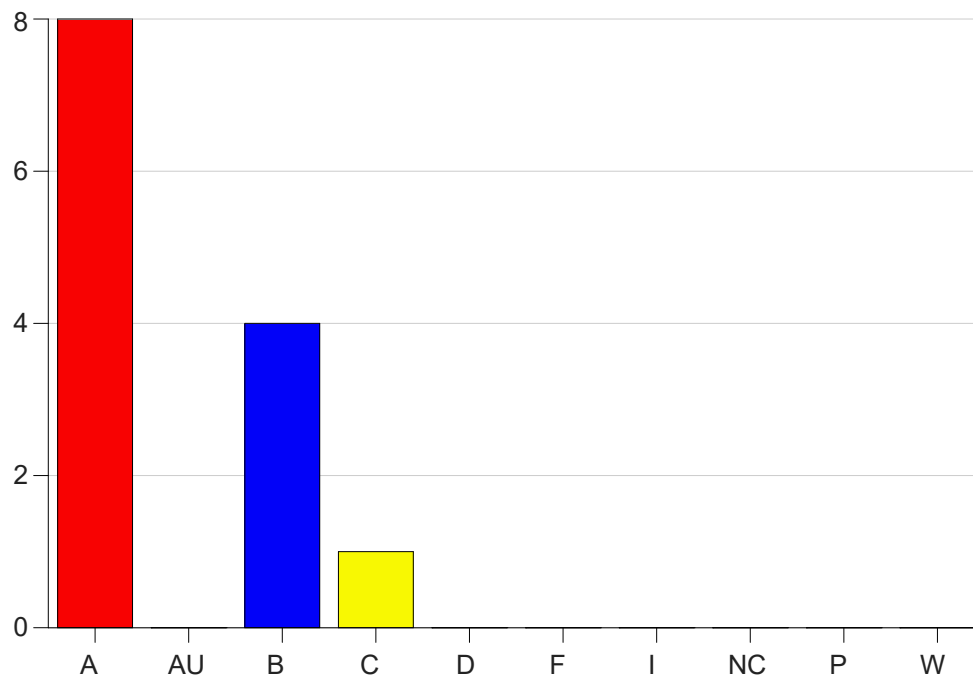

Louisiana State University Eunice

Grade Distribution by Course

2021 Fall Semester

Jan 19, 2022
9:33:04 AM

Course Work Course Number: RC 2021

Course Work Count - All		A	AU	B	C	D	F	I	NC	P	W	Total
01	Asbury,D	8	0	4	1	0	0	0	0	0	0	13
Total		8	0	4	1	0	0	0	0	0	0	13