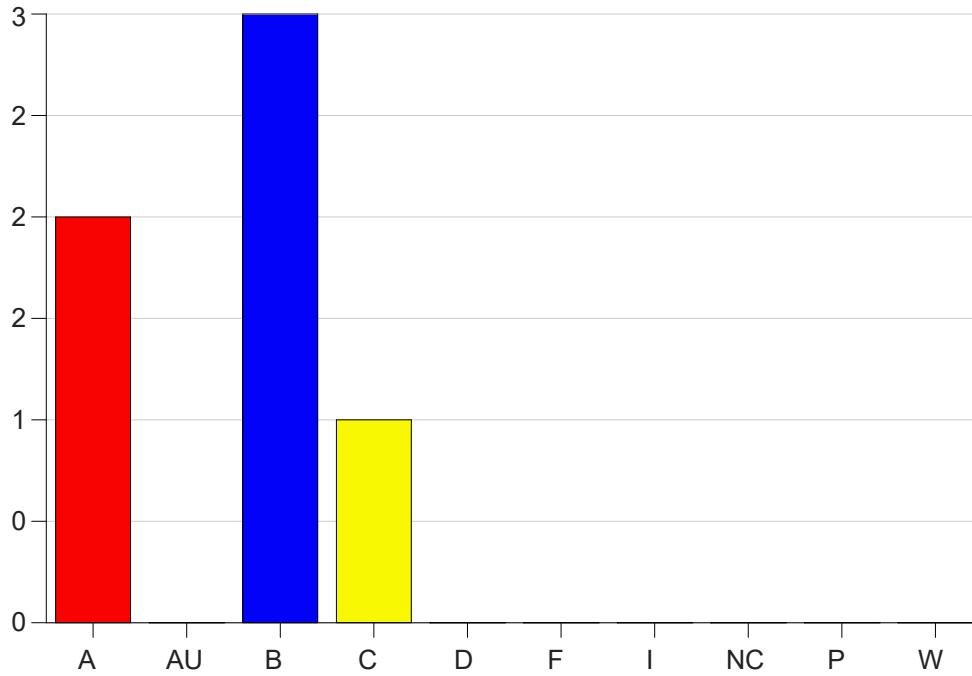

Louisiana State University Eunice

Grade Distribution by Course

2021 Fall Semester

Jan 19, 2022
9:33:04 AM

Course Work Course Number: FSCI1001

Course Work Count - All		A	AU	B	C	D	F	I	NC	P	W	Total
25	Elg, C	2	0	3	1	0	0	0	0	0	0	6
Total		2	0	3	1	0	0	0	0	0	0	6