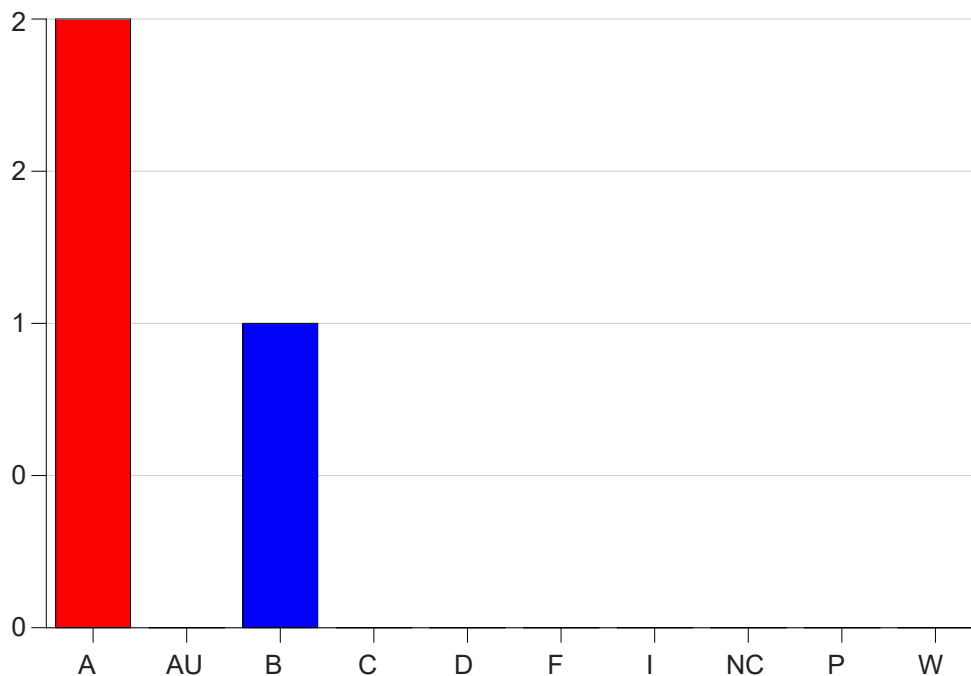

Louisiana State University Eunice

Grade Distribution by Course

2021 Fall Semester

Jan 19, 2022
9:33:04 AM

Course Work Course Number: HORT2050

Course Work Count - All		A	AU	B	C	D	F	I	NC	P	W	Total
01	Jariel,D	2	0	1	0	0	0	0	0	0	0	3
Total		2	0	1	0	0	0	0	0	0	0	3