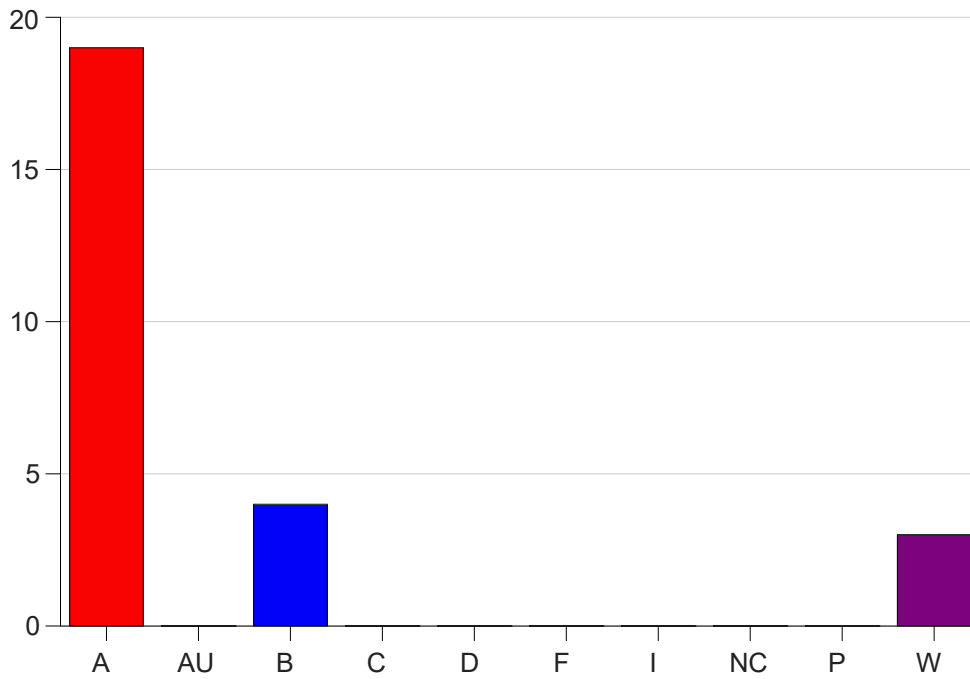

Louisiana State University Eunice

Grade Distribution by Course

2021 Fall Semester

Jan 19, 2022
9:33:04 AM

Course Work Course Number: ALLH1615

Course Work Count - All		A	AU	B	C	D	F	I	NC	P	W	Total
25	Riley, C	17	0	2	0	0	0	0	0	0	3	22
26	Randolph, T	2	0	2	0	0	0	0	0	0	0	4
Total		19	0	4	0	0	0	0	0	0	3	26