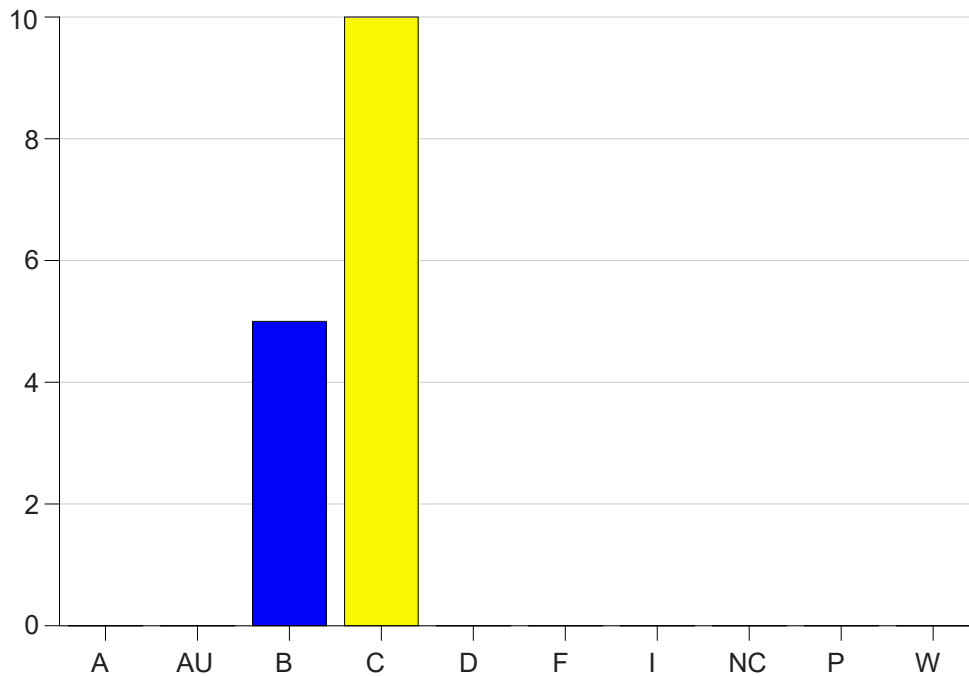

Louisiana State University Eunice

Grade Distribution by Course

2021 Fall Semester

Jan 19, 2022
9:33:04 AM

Course Work Course Number: NURS2532

Course Work Count - All		A	AU	B	C	D	F	I	NC	P	W	Total
25	LaFleur,L	0	0	5	10	0	0	0	0	0	0	15
Total		0	0	5	10	0	0	0	0	0	0	15