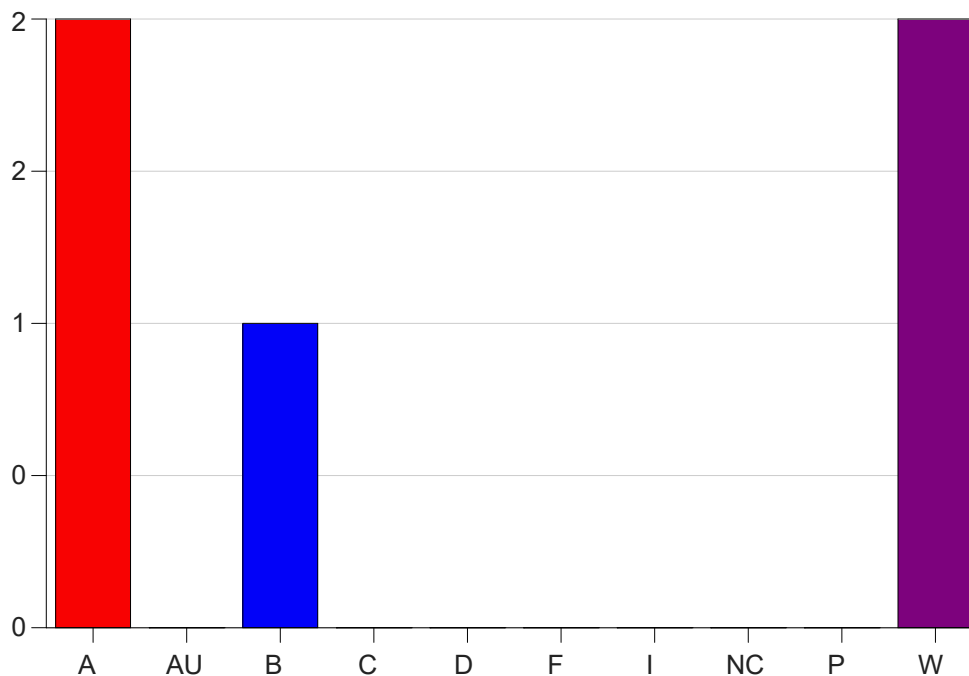

Louisiana State University Eunice

Grade Distribution by Course

2021 Fall Semester

Jan 19, 2022
9:33:04 AM

Course Work Course Number: PHYS2108

Course Work Count - All		A	AU	B	C	D	F	I	NC	P	W	Total
91	Jacob, K	2	0	1	0	0	0	0	0	0	2	5
Total		2	0	1	0	0	0	0	0	0	2	5