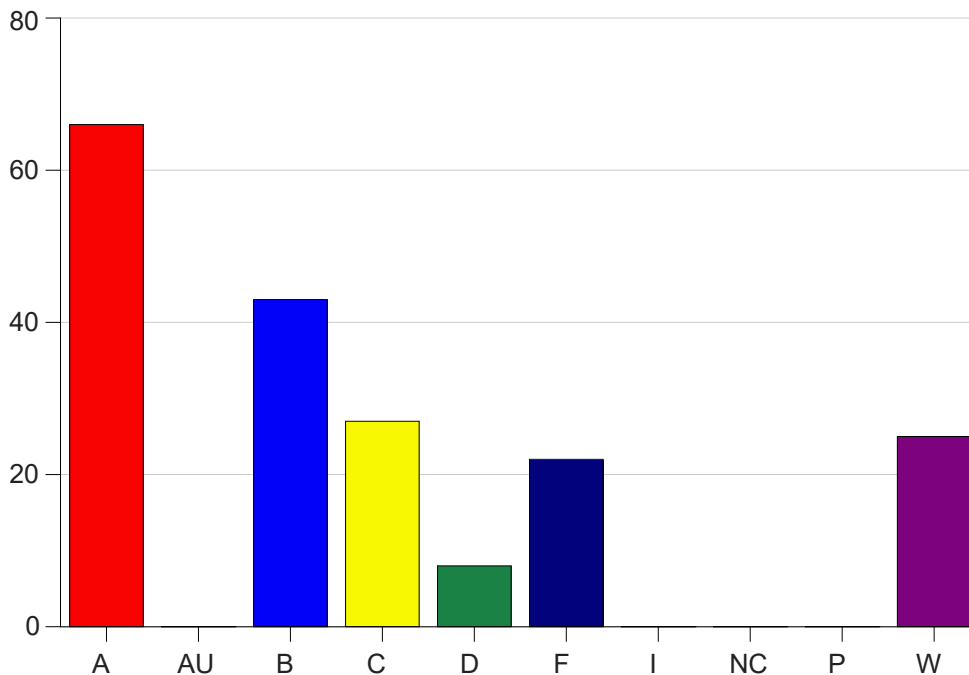

Louisiana State University Eunice

Grade Distribution by Course

2021 Fall Semester

Jan 19, 2022
9:33:04 AM

Course Work Course Number: MATH1020

Course Work Count - All		A	AU	B	C	D	F	I	NC	P	W	Total
01	Jean, J	6	0	11	5	2	5	0	0	0	2	31
02	Christia,R	4	0	4	6	1	12	0	0	0	2	29
25	Semones, G	1	0	0	7	3	5	0	0	0	14	30
D1	Boffenmyer	9	0	2	3	0	0	0	0	0	1	15
D3	McCoy,S	28	0	11	2	0	0	0	0	0	2	43
D4	Sonnier,R	11	0	14	3	0	0	0	0	0	3	31
D5	Boffenmyer	7	0	1	1	2	0	0	0	0	1	12
Total		66	0	43	27	8	22	0	0	0	25	191