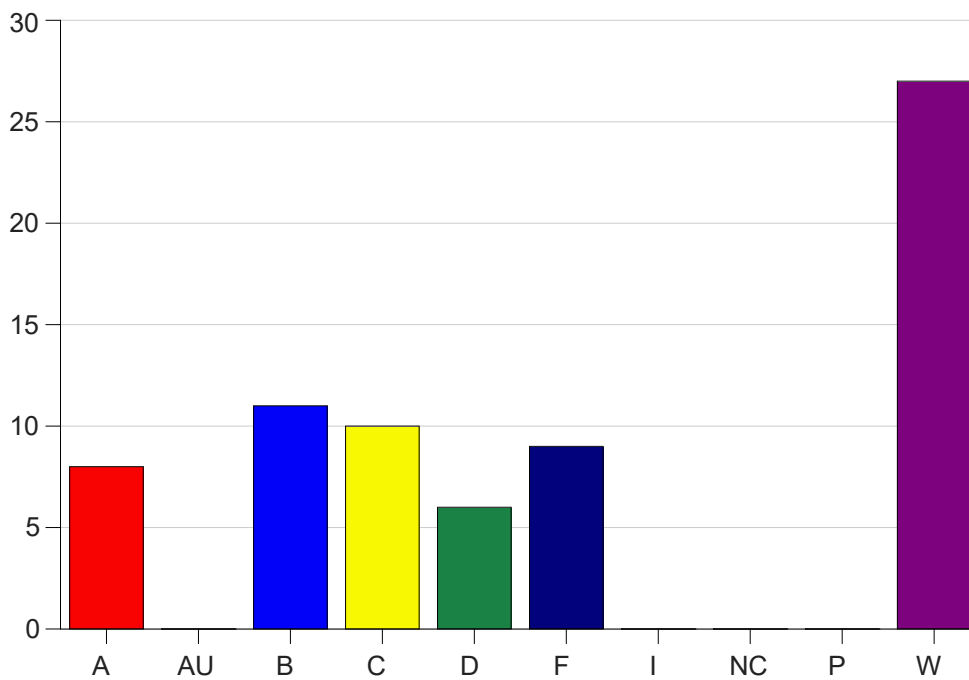

Louisiana State University Eunice

Grade Distribution by Course

2021 Fall Semester

Jan 19, 2022
9:33:04 AM

Course Work Course Number: PHYS1001

Course Work Count - All		A	AU	B	C	D	F	I	NC	P	W	Total
01	Jacob, K	7	0	5	6	4	5	0	0	0	14	41
25	Jacob, K	1	0	6	4	2	4	0	0	0	13	30
Total		8	0	11	10	6	9	0	0	0	27	71