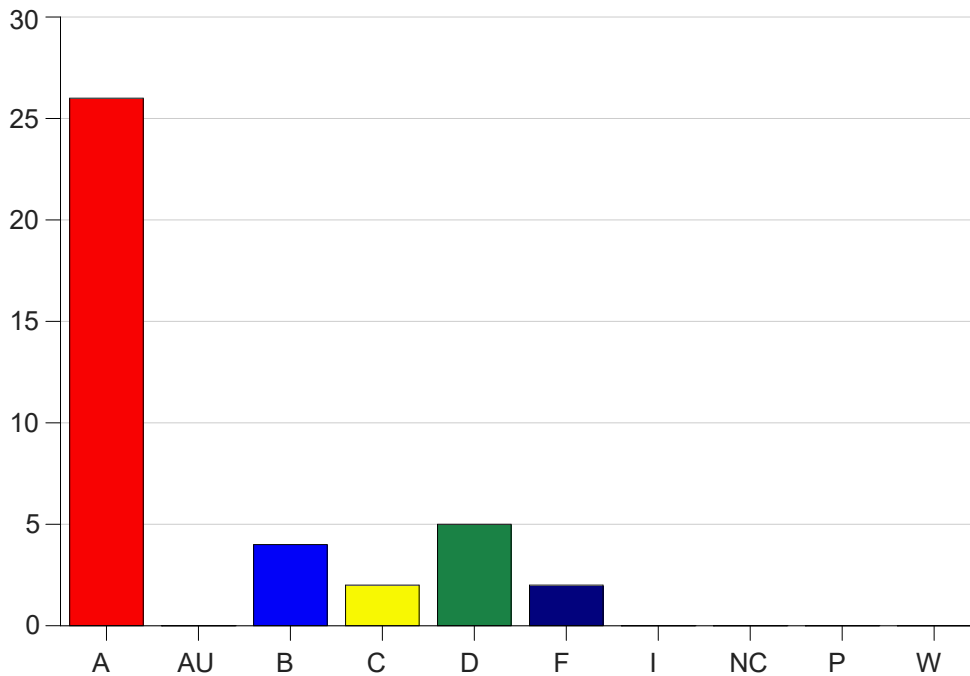

Louisiana State University Eunice

Grade Distribution by Course

2021 Fall Semester

Jan 19, 2022
9:33:04 AM

Course Work Course Number: HIST2057

Course Work Count - All		A	AU	B	C	D	F	I	NC	P	W	Total
20	Sellers,W	26	0	4	2	5	2	0	0	0	0	39
Total		26	0	4	2	5	2	0	0	0	0	39