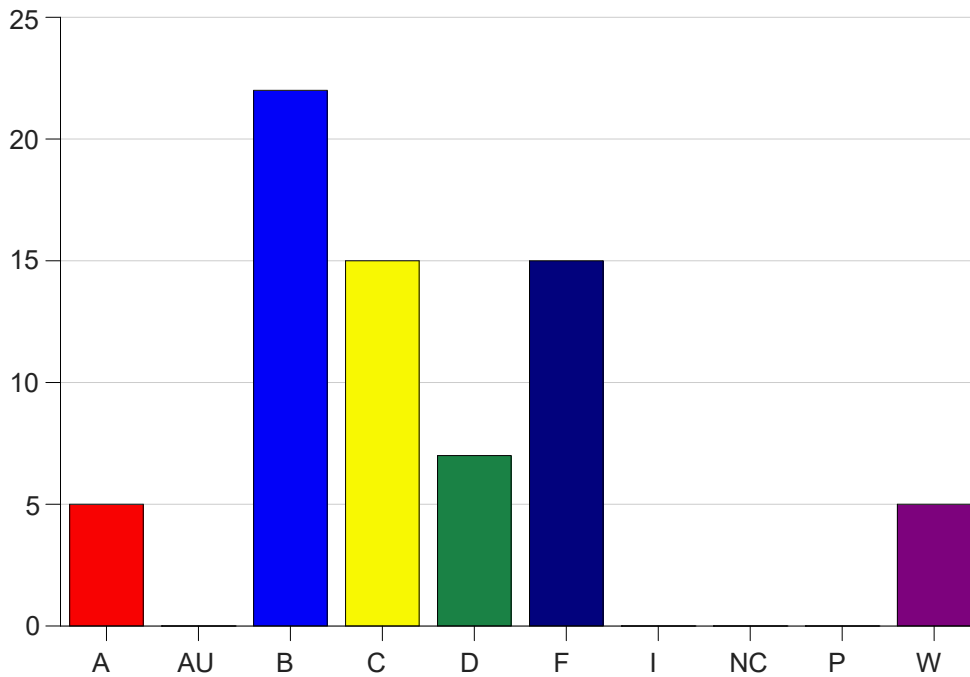

Louisiana State University Eunice

Grade Distribution by Course

2021 Fall Semester

Jan 19, 2022
9:33:04 AM

Course Work Course Number: HIST2071

Course Work Count - All		A	AU	B	C	D	F	I	NC	P	W	Total
01	Baltakis,A	1	0	10	7	2	9	0	0	0	2	31
25	Gaspard,R	4	0	12	8	5	6	0	0	0	3	38
Total		5	0	22	15	7	15	0	0	0	5	69