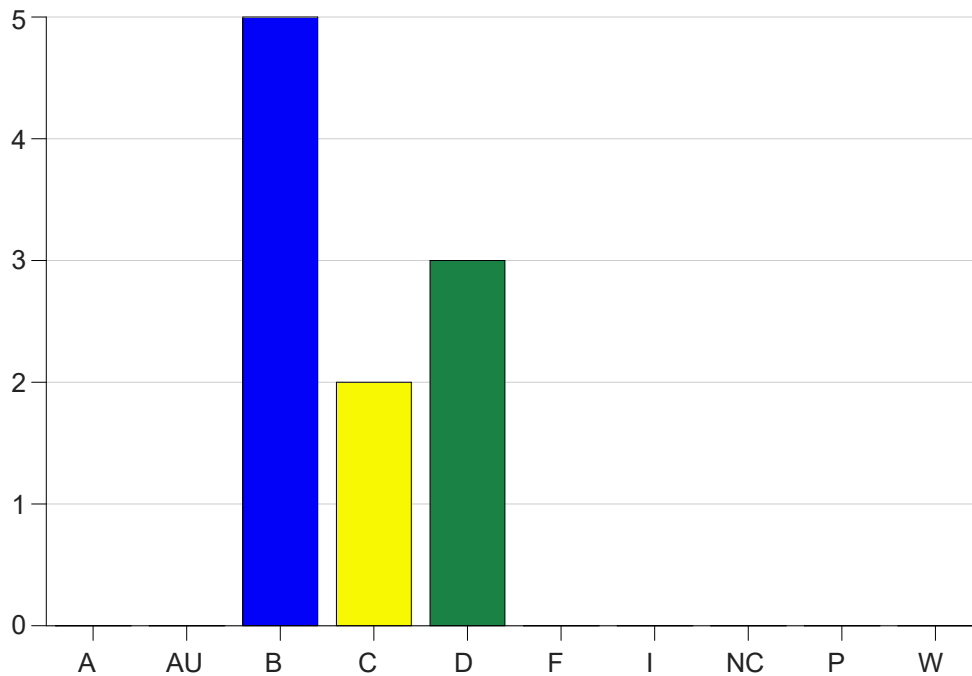

Louisiana State University Eunice

Grade Distribution by Course

2021 Fall Semester

Jan 19, 2022
9:33:04 AM

Course Work Course Number: NURS2352

Course Work Count - All		A	AU	B	C	D	F	I	NC	P	W	Total
25	Brand, C	0	0	5	2	3	0	0	0	0	0	10
Total		0	0	5	2	3	0	0	0	0	0	10