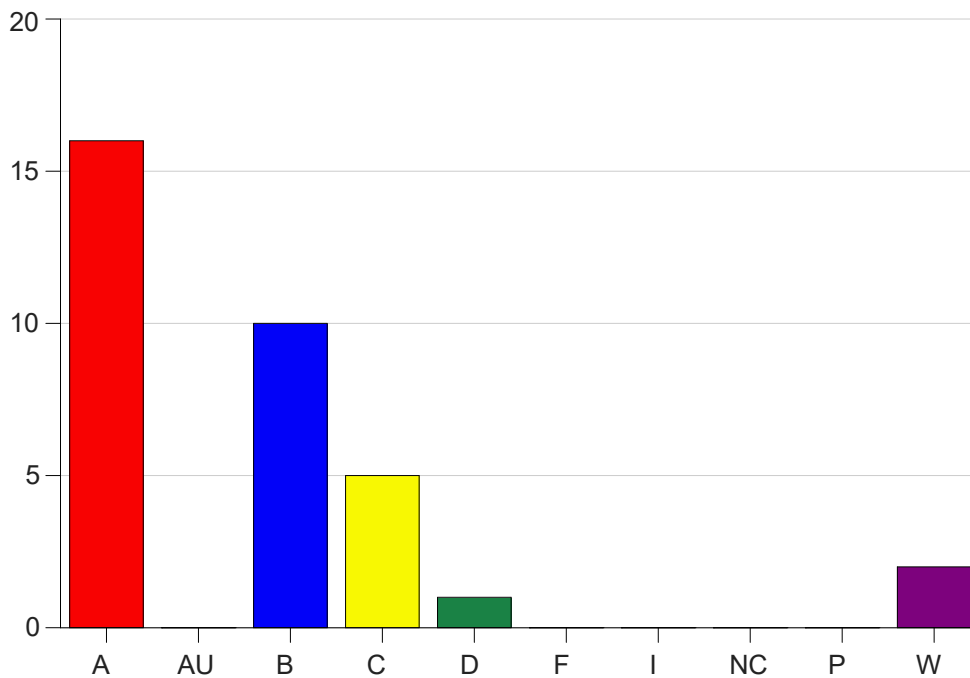

Louisiana State University Eunice

Grade Distribution by Course

2021 Fall Semester

Jan 19, 2022
9:33:04 AM

Course Work Course Number: ALLH1025

Course Work Count - All		A	AU	B	C	D	F	I	NC	P	W	Total
25	Asbury,D	16	0	10	5	1	0	0	0	0	2	34
Total		16	0	10	5	1	0	0	0	0	2	34