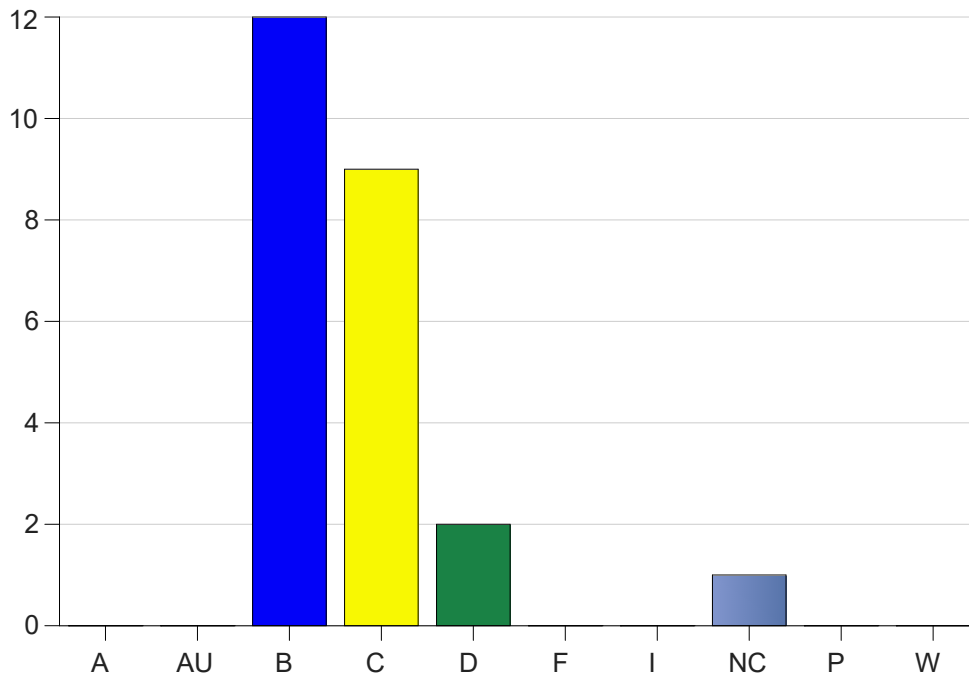

Louisiana State University Eunice

Grade Distribution by Course

2021 Fall Semester

Jan 19, 2022
9:33:04 AM

Course Work Course Number: NURS1230

Course Work Count - All		A	AU	B	C	D	F	I	NC	P	W	Total
60	Batiste,B	0	0	12	9	2	0	0	1	0	0	24
Total		0	0	12	9	2	0	0	1	0	0	24