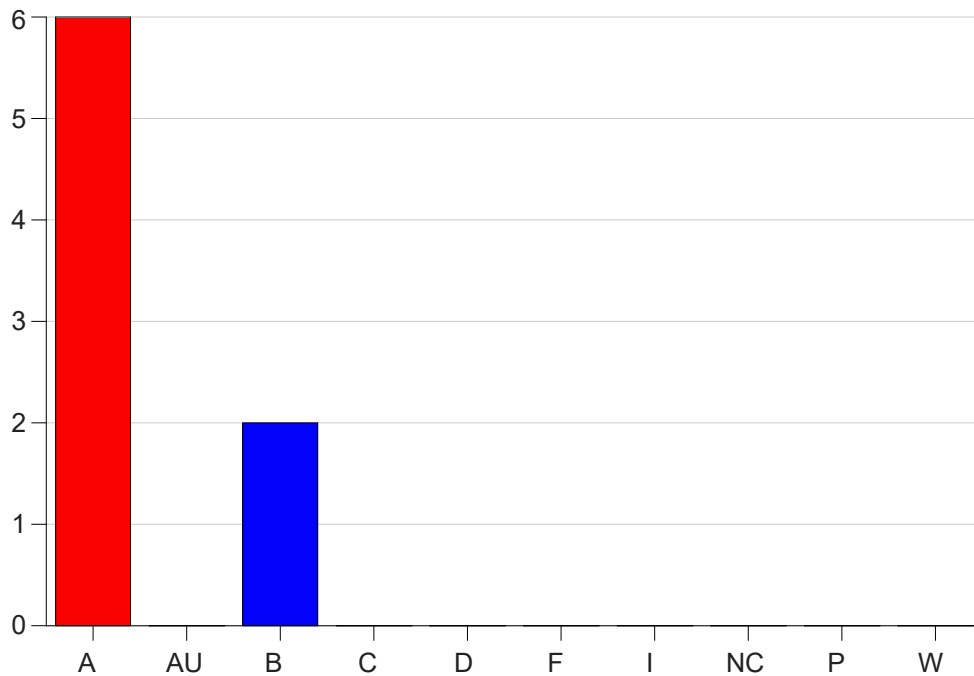

Louisiana State University Eunice

Grade Distribution by Course

2021 Fall Semester

Jan 19, 2022
9:33:04 AM

Course Work Course Number: MGMT2999

Course Work Count - All		A	AU	B	C	D	F	I	NC	P	W	Total
25	May,N	6	0	2	0	0	0	0	0	0	0	8
Total		6	0	2	0	0	0	0	0	0	0	8