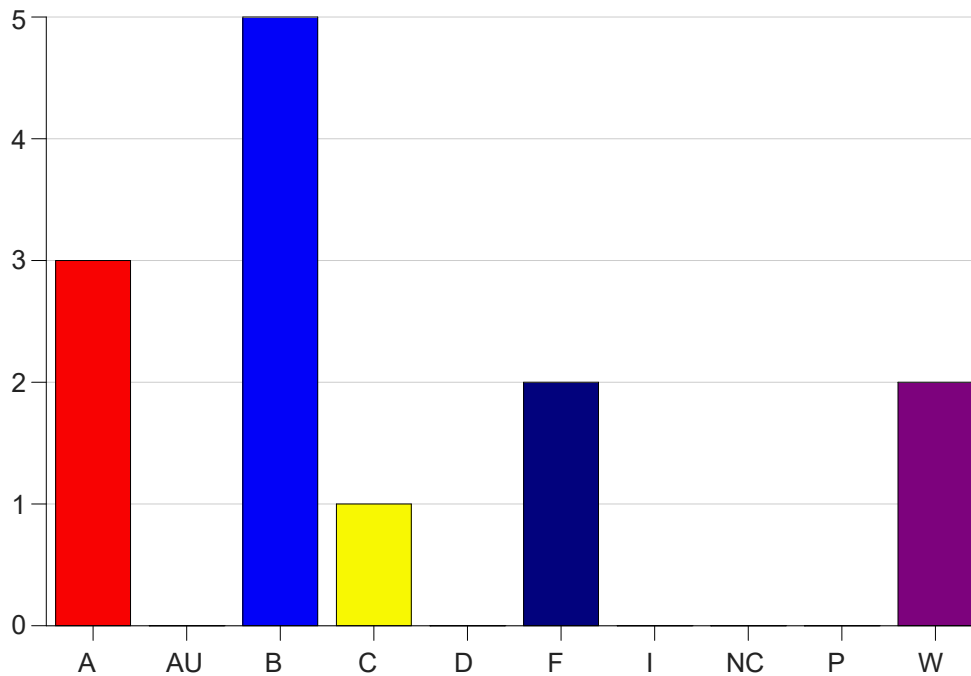

Louisiana State University Eunice

Grade Distribution by Course

2021 Fall Semester

Jan 19, 2022
9:33:04 AM

Course Work Course Number: HIST2067

Course Work Count - All		A	AU	B	C	D	F	I	NC	P	W	Total
01	Baltakis,A	3	0	5	1	0	2	0	0	0	2	13
Total		3	0	5	1	0	2	0	0	0	2	13