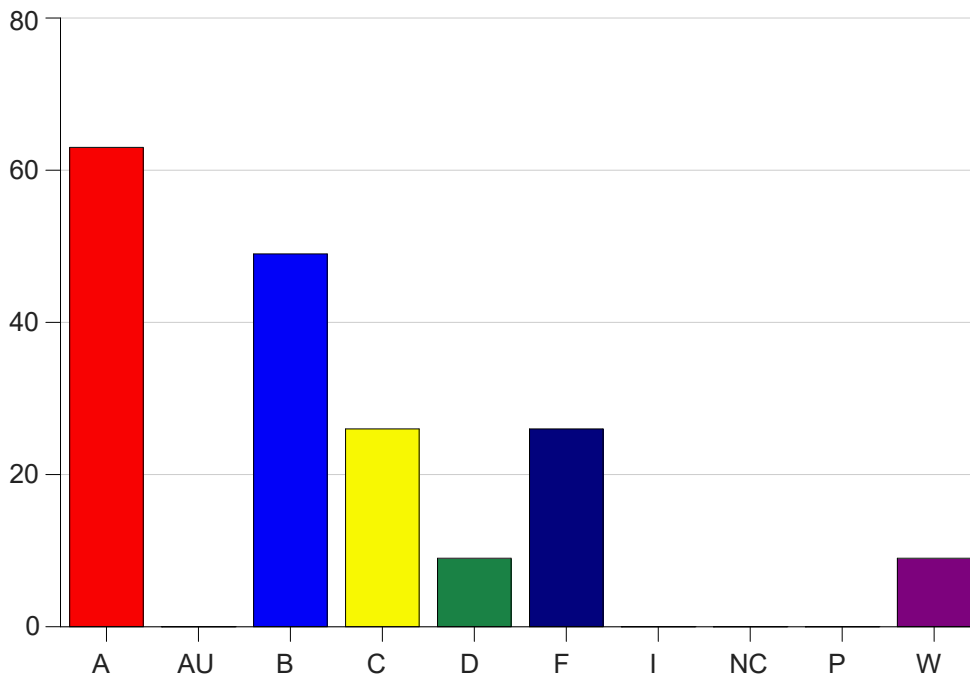

Louisiana State University Eunice

Grade Distribution by Course

2021 Fall Semester

Jan 19, 2022
9:33:04 AM

Course Work Course Number: CMST1061

Course Work Count - All		A	AU	B	C	D	F	I	NC	P	W	Total
01	Eldredge,J	13	0	4	2	1	7	0	0	0	0	27
02	Eldredge,J	15	0	9	4	1	1	0	0	0	0	30
03	Rockenschu	5	0	8	5	2	5	0	0	0	1	26
04	Rockenschu	3	0	6	5	3	2	0	0	0	3	22
05	Eldredge,J	7	0	8	1	1	2	0	0	0	3	22
25	Eldredge,J	12	0	8	2	0	3	0	0	0	1	26
L6	Walker, B	8	0	6	7	1	6	0	0	0	1	29
Total		63	0	49	26	9	26	0	0	0	9	182