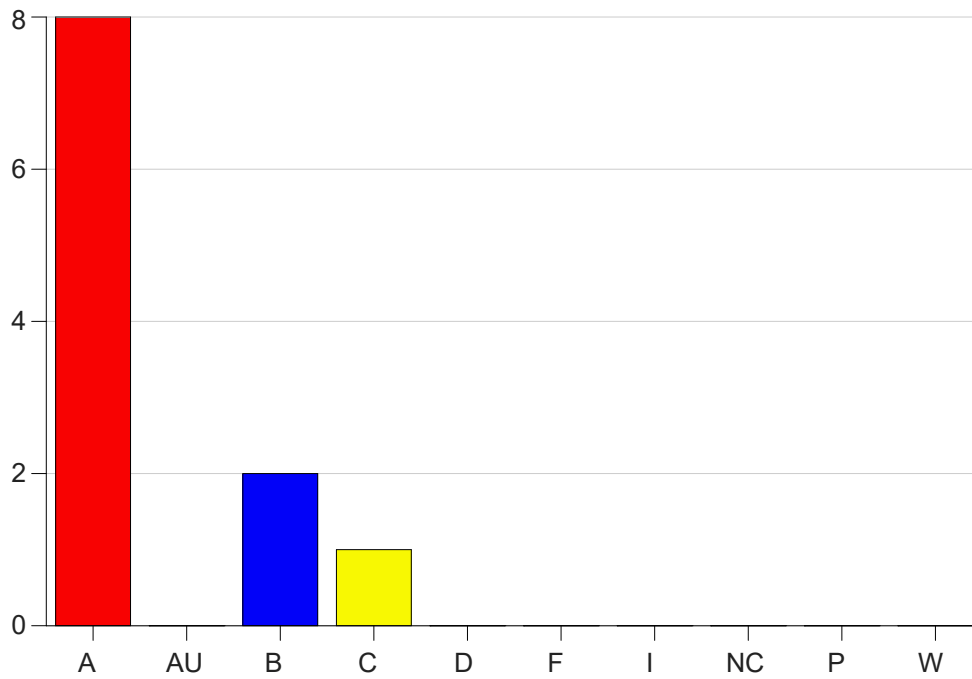

Louisiana State University Eunice

Grade Distribution by Course

2021 Fall Semester

Jan 19, 2022
9:33:04 AM

Course Work Course Number: CSC 2320

Course Work Count - All		A	AU	B	C	D	F	I	NC	P	W	Total
25	Burkes, C	8	0	2	1	0	0	0	0	0	0	11
Total		8	0	2	1	0	0	0	0	0	0	11