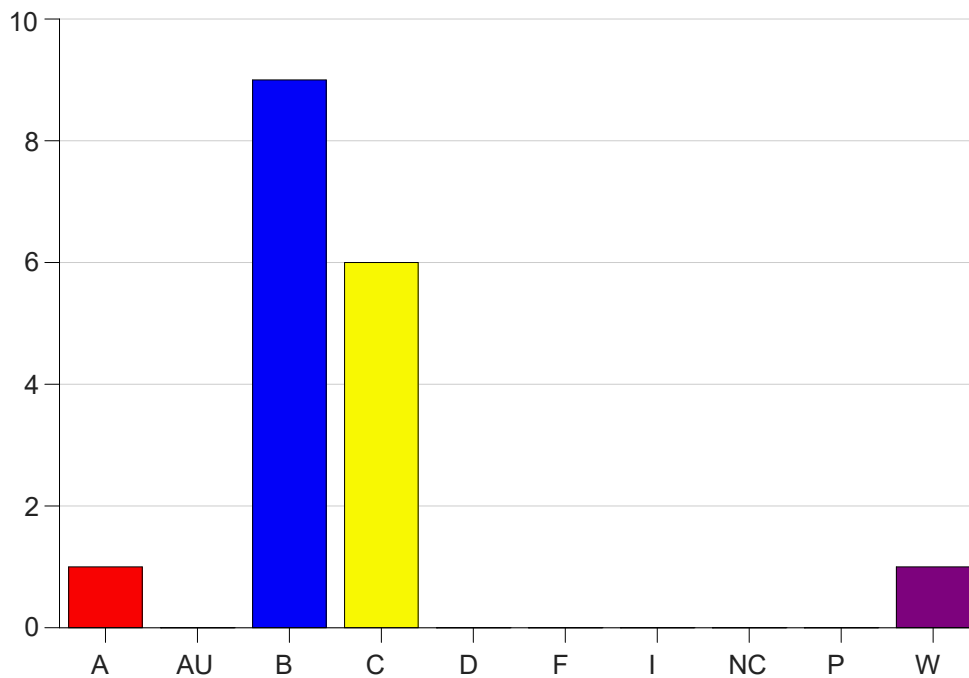

Louisiana State University Eunice

Grade Distribution by Course

2021 Fall Semester

Jan 19, 2022
9:33:04 AM

Course Work Course Number: MATH1019

Course Work Count - All		A	AU	B	C	D	F	I	NC	P	W	Total
01	Dunlap,A	1	0	9	6	0	0	0	0	0	1	17
Total		1	0	9	6	0	0	0	0	0	1	17