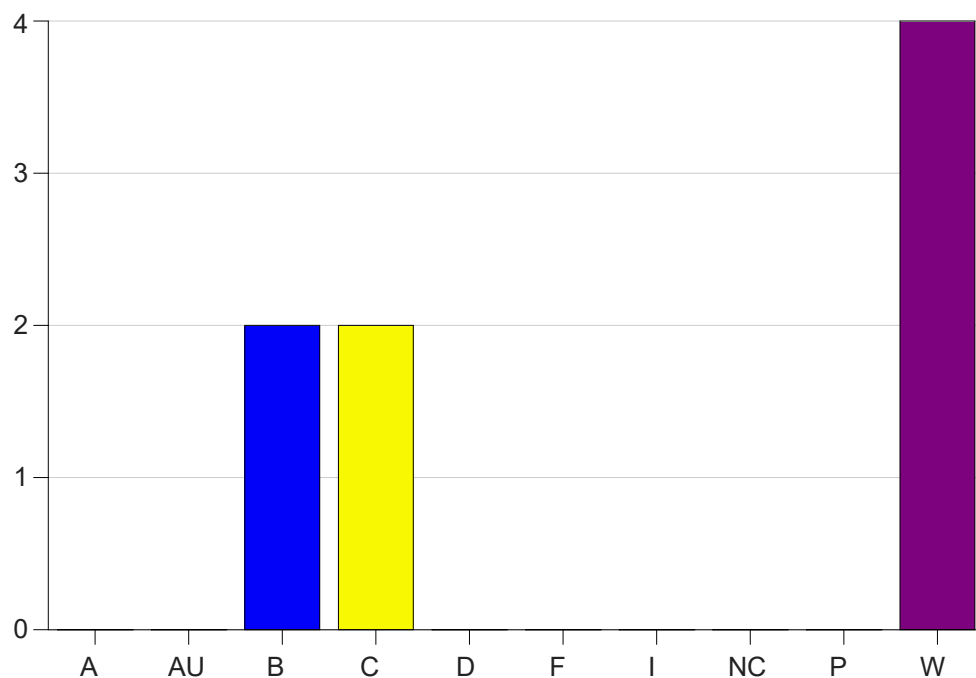

Louisiana State University Eunice

Grade Distribution by Course

2021 Fall Semester

Jan 19, 2022
9:33:04 AM

Course Work Course Number: PHYS2001

Course Work Count - All		A	AU	B	C	D	F	I	NC	P	W	Total
01	Jacob, K	0	0	2	2	0	0	0	0	0	4	8
Total		0	0	2	2	0	0	0	0	0	4	8