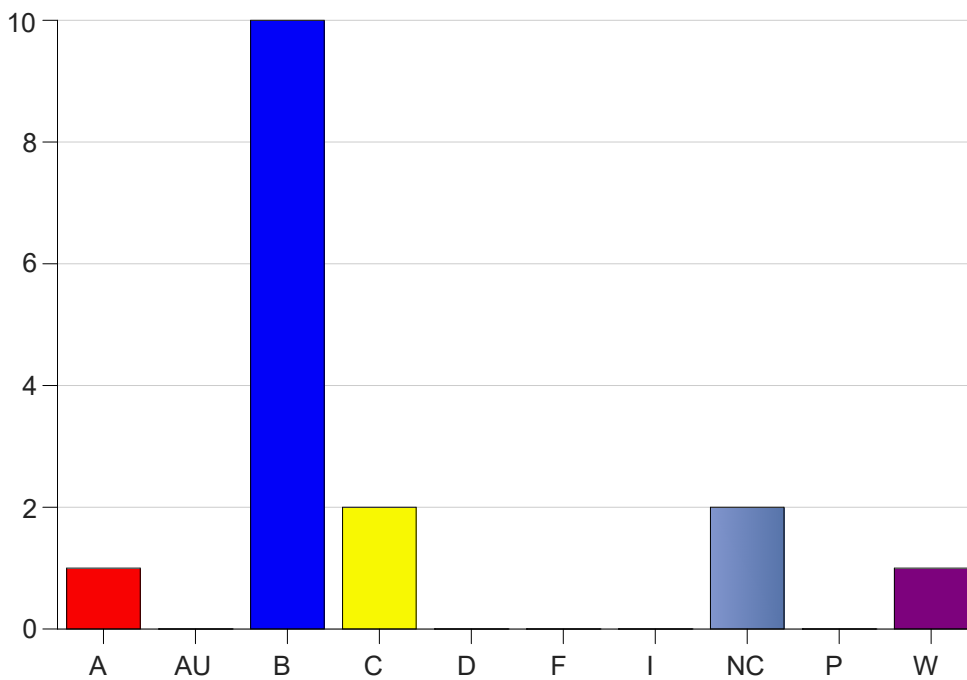

Louisiana State University Eunice

Grade Distribution by Course

2021 Fall Semester

Jan 19, 2022
9:33:04 AM

Course Work Course Number: SURT1003

Course Work Count - All		A	AU	B	C	D	F	I	NC	P	W	Total
90	Kopp, R	0	0	4	2	0	0	0	1	0	1	8
91	Kopp, R	1	0	6	0	0	0	0	1	0	0	8
Total		1	0	10	2	0	0	0	2	0	1	16