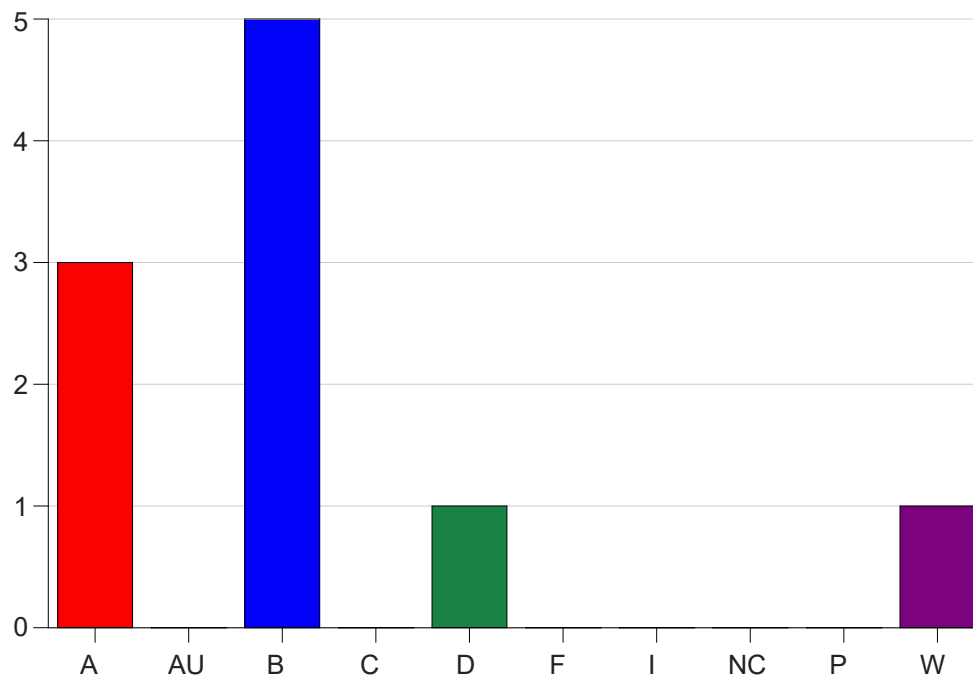

Louisiana State University Eunice

Grade Distribution by Course

2021 Fall Semester

Jan 19, 2022
9:33:04 AM

Course Work Course Number: CPS 1001

Course Work Count - All		A	AU	B	C	D	F	I	NC	P	W	Total
25	Andrus,R	3	0	5	0	1	0	0	0	0	1	10
Total		3	0	5	0	1	0	0	0	0	1	10