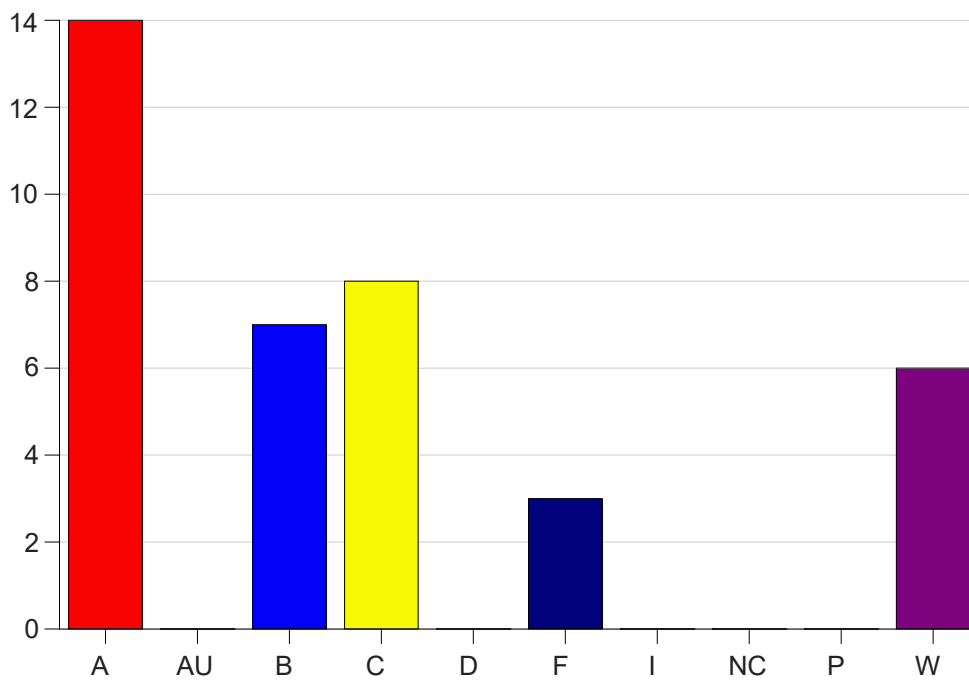

Louisiana State University Eunice

Grade Distribution by Course

2021 Fall Semester

Jan 19, 2022
9:33:04 AM

Course Work Course Number: ACCT2001

Course Work Count - All		A	AU	B	C	D	F	I	NC	P	W	Total
25	Greagoff,A	7	0	3	5	0	3	0	0	0	5	23
26	Thibodeaux	7	0	4	3	0	0	0	0	0	1	15
Total		14	0	7	8	0	3	0	0	0	6	38