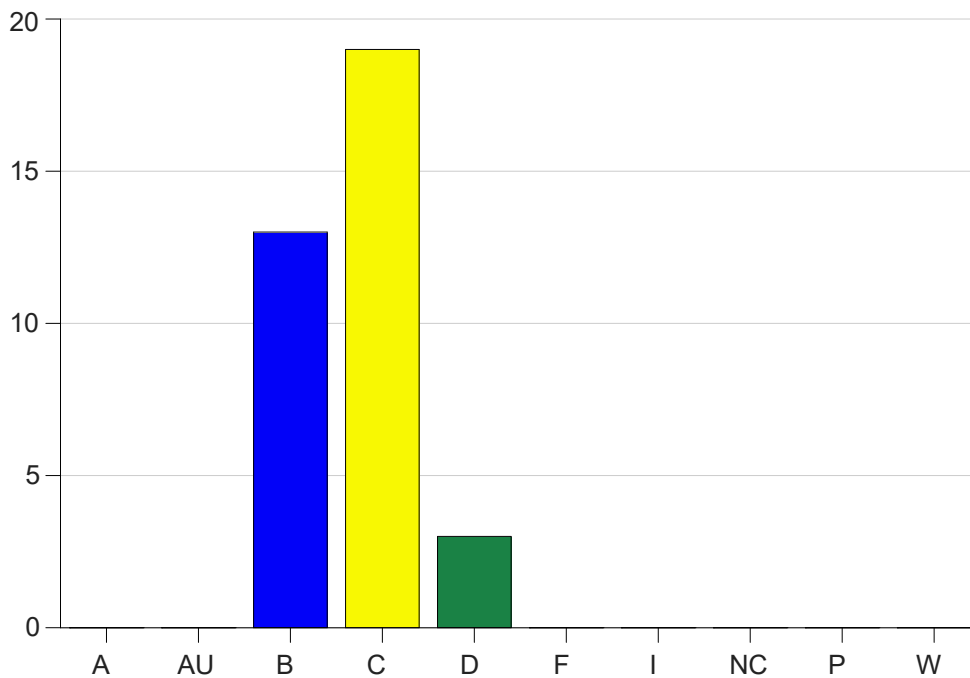

Louisiana State University Eunice

Grade Distribution by Course

2021 Fall Semester

Jan 19, 2022
9:33:04 AM

Course Work Course Number: NURS2430

Course Work Count - All		A	AU	B	C	D	F	I	NC	P	W	Total
01	Moore, B	0	0	13	19	3	0	0	0	0	0	35
Total		0	0	13	19	3	0	0	0	0	0	35