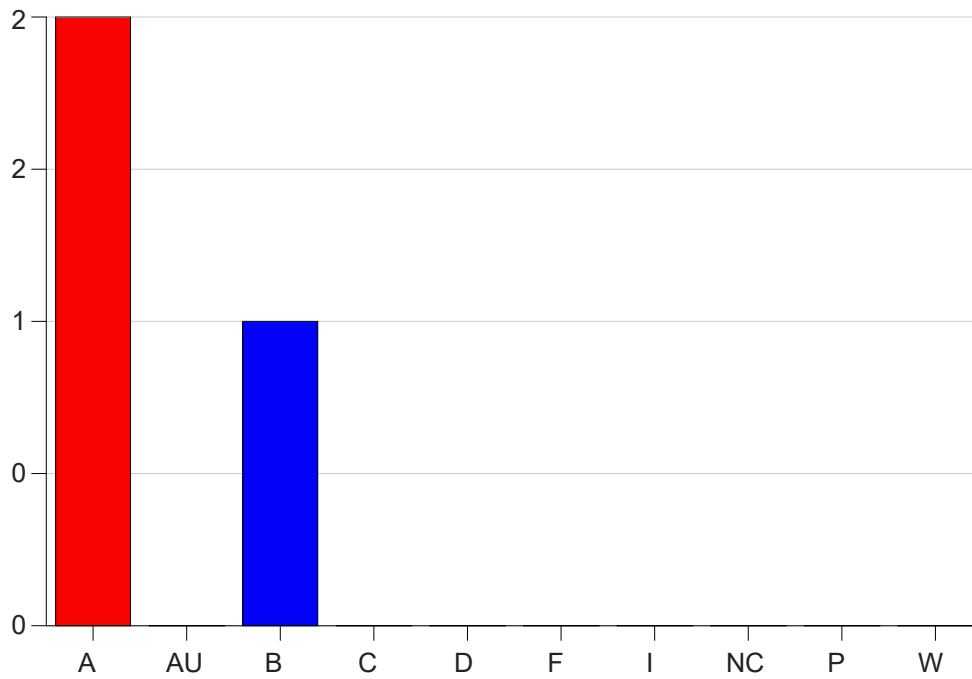

Louisiana State University Eunice

Grade Distribution by Course

2021 Fall Semester

Jan 19, 2022
9:33:04 AM

Course Work Course Number: ART 1847

Course Work Count - All		A	AU	B	C	D	F	I	NC	P	W	Total
01	Jones, S	2	0	1	0	0	0	0	0	0	0	3
Total		2	0	1	0	0	0	0	0	0	0	3