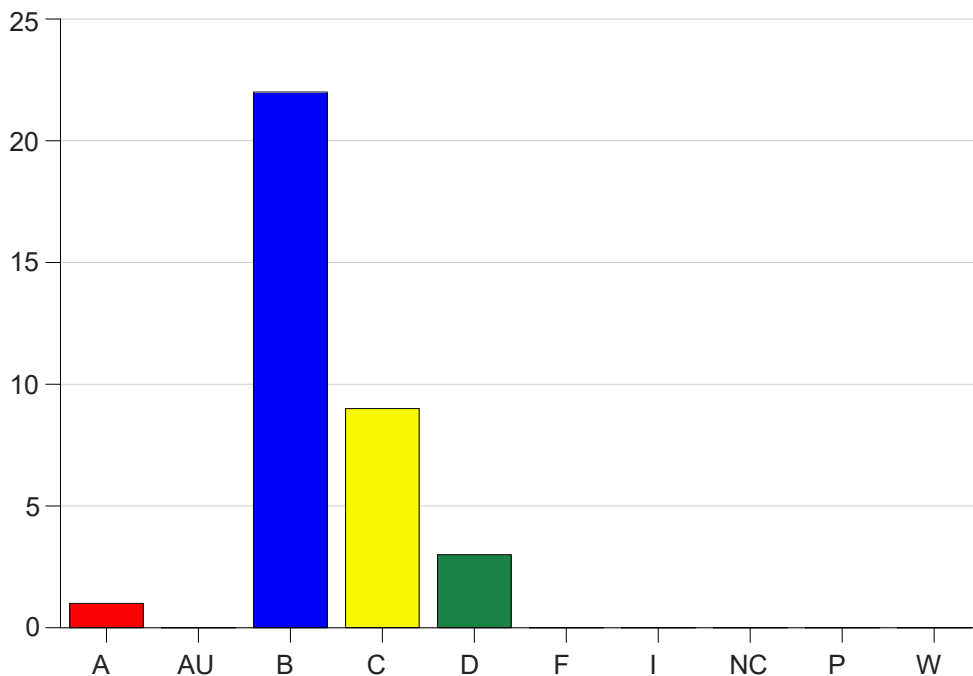

Louisiana State University Eunice

Grade Distribution by Course

2021 Fall Semester

Jan 19, 2022
9:33:04 AM

Course Work Course Number: NURS2432

Course Work Count - All		A	AU	B	C	D	F	I	NC	P	W	Total
25	Wolf, A	1	0	22	9	3	0	0	0	0	0	35
Total		1	0	22	9	3	0	0	0	0	0	35