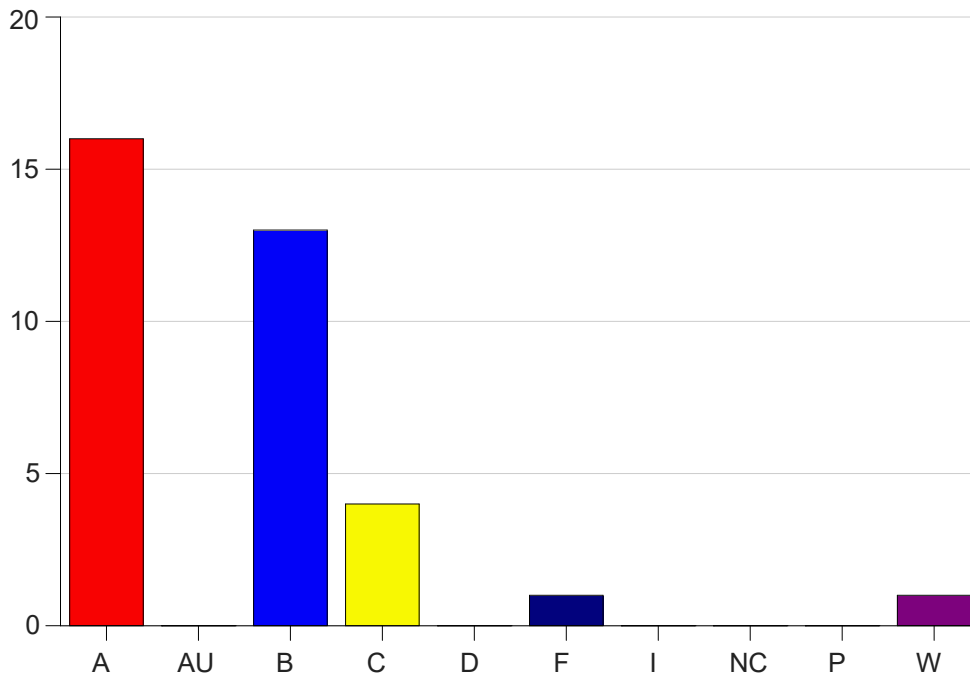

Louisiana State University Eunice

Grade Distribution by Course

2021 Fall Semester

Jan 19, 2022
9:33:04 AM

Course Work Course Number: SOCL2505

Course Work Count - All		A	AU	B	C	D	F	I	NC	P	W	Total
25	Robinson,J	16	0	13	4	0	1	0	0	0	1	35
Total		16	0	13	4	0	1	0	0	0	1	35