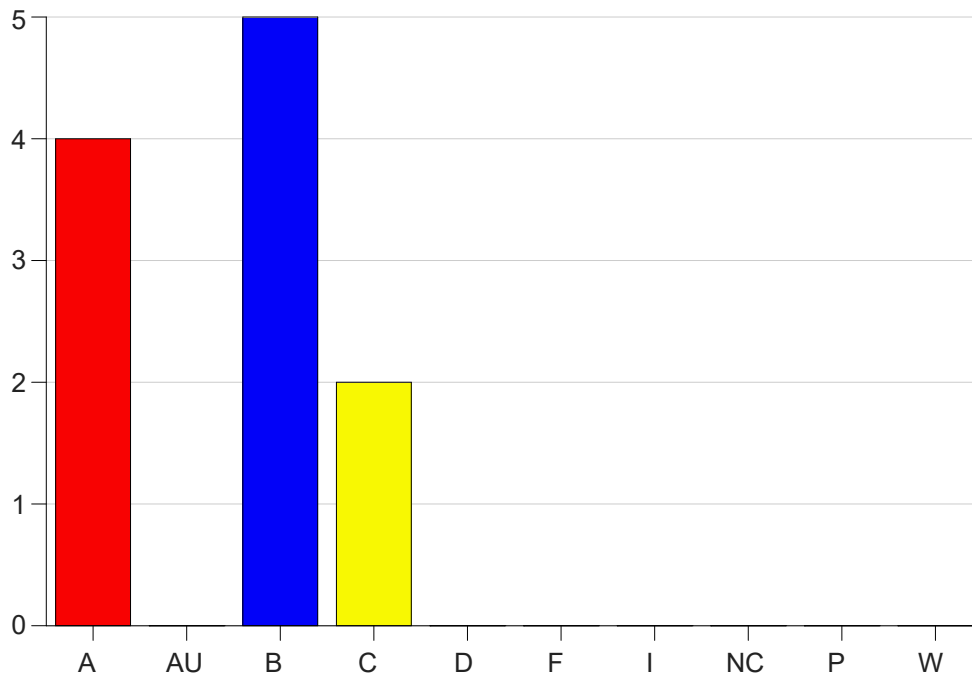

Louisiana State University Eunice

Grade Distribution by Course

2021 Fall Semester

Jan 19, 2022
9:33:04 AM

Course Work Course Number: ALLH2625

Course Work Count - All		A	AU	B	C	D	F	I	NC	P	W	Total
25	Massy,J	4	0	5	2	0	0	0	0	0	0	11
Total		4	0	5	2	0	0	0	0	0	0	11