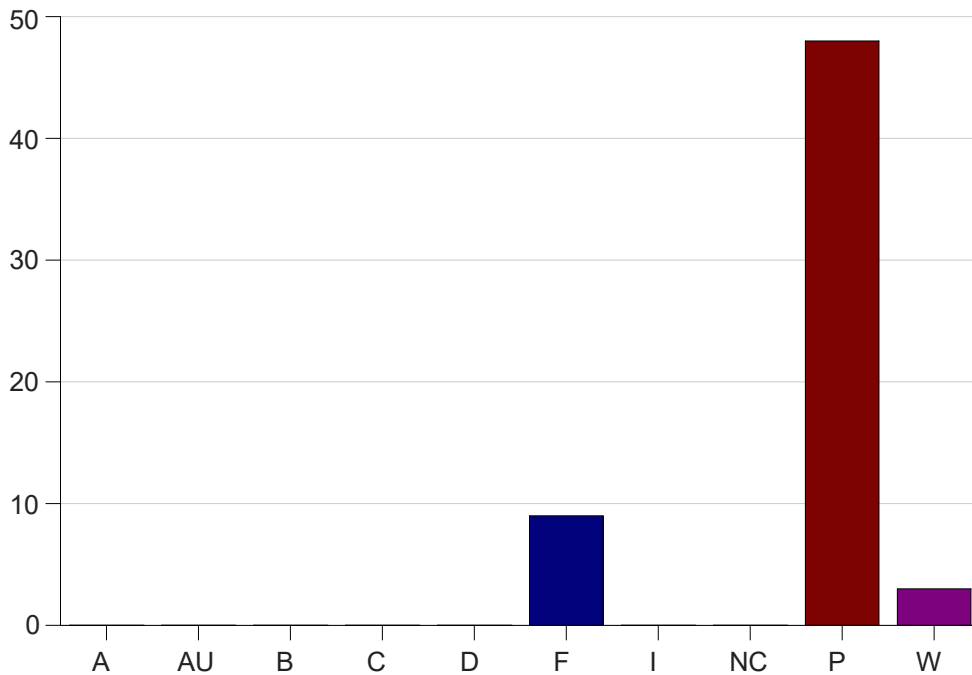

Louisiana State University Eunice

Grade Distribution by Course

2021 Fall Semester

Jan 19, 2022
9:33:04 AM

Course Work Course Number: NURS1135

Course Work Count - All		A	AU	B	C	D	F	I	NC	P	W	Total
90	Simoneau,M	0	0	0	0	0	1	0	0	9	0	10
91	Auzenne,T	0	0	0	0	0	1	0	0	6	3	10
92	Brand, C	0	0	0	0	0	1	0	0	9	0	10
93	Lejeune,M	0	0	0	0	0	3	0	0	7	0	10
94	Blanken,A	0	0	0	0	0	2	0	0	8	0	10
95	McCall,M	0	0	0	0	0	1	0	0	9	0	10
Total		0	0	0	0	0	9	0	0	48	3	60