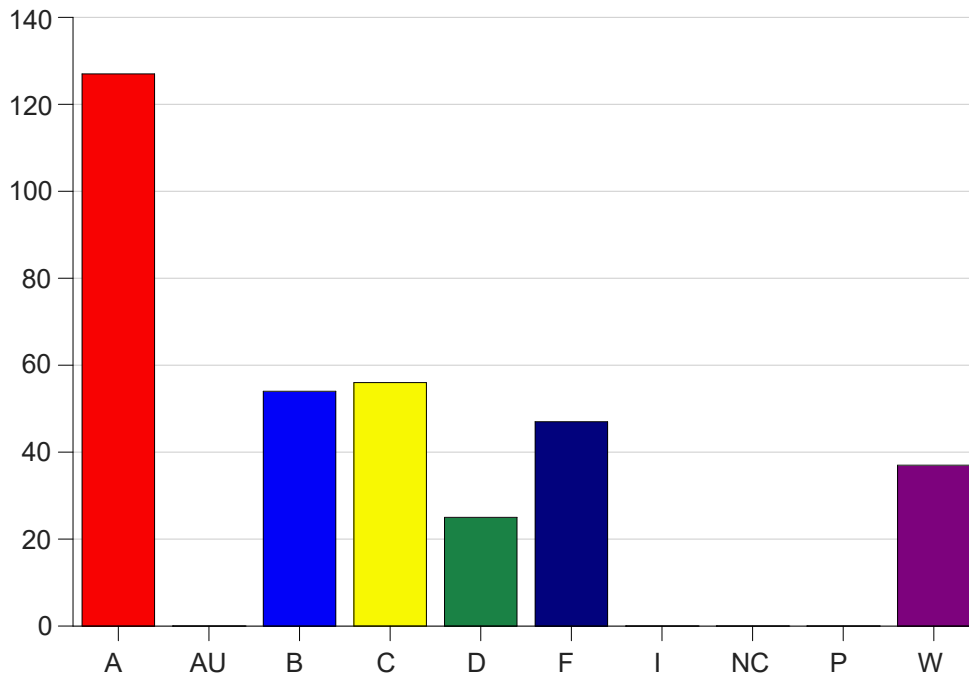

Louisiana State University Eunice

Grade Distribution by Course

2021 Fall Semester

Jan 19, 2022
9:33:04 AM

Course Work Course Number: PSYC2076

Course Work Count - All		A	AU	B	C	D	F	I	NC	P	W	Total
25	Trant,T	11	0	11	1	4	0	0	0	0	1	28
Total		11	0	11	1	4	0	0	0	0	1	28