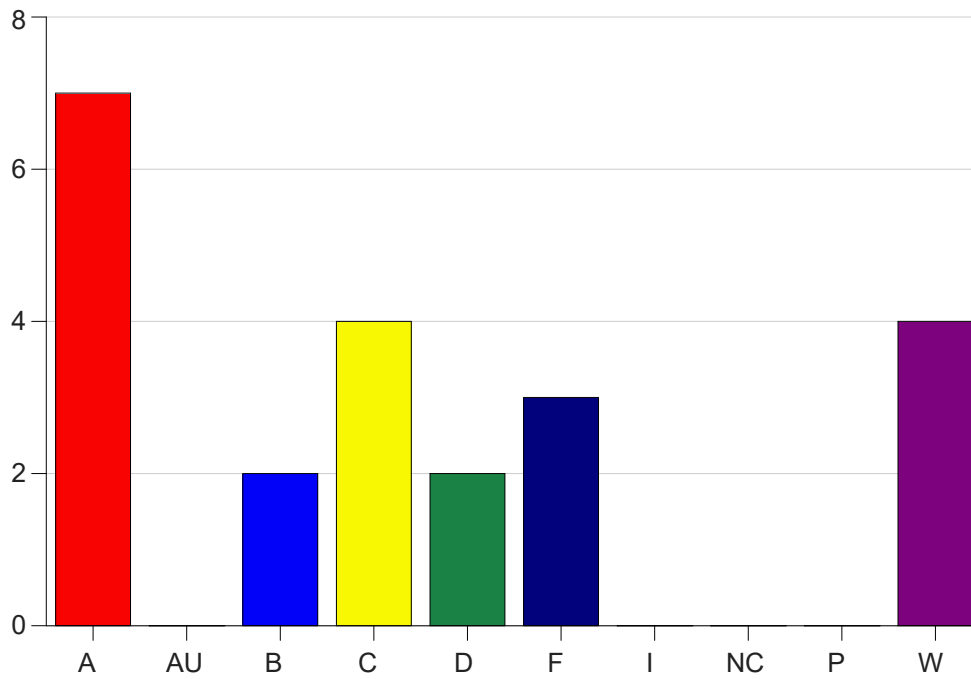

Louisiana State University Eunice

Grade Distribution by Course

2021 Fall Semester

Jan 19, 2022
9:33:04 AM

Course Work Course Number: ALLH1200

Course Work Count - All		A	AU	B	C	D	F	I	NC	P	W	Total
25	Massy,J	7	0	2	4	2	3	0	0	0	4	22
Total		7	0	2	4	2	3	0	0	0	4	22