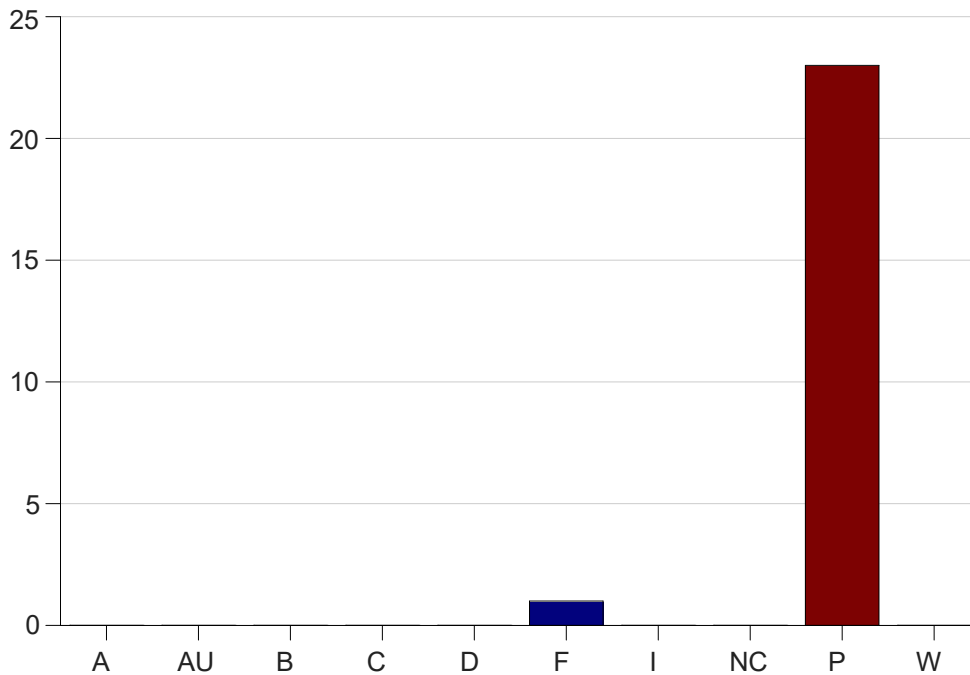

Louisiana State University Eunice

Grade Distribution by Course

2021 Fall Semester

Jan 19, 2022
9:33:04 AM

Course Work Course Number: NURS1235

Course Work Count - All		A	AU	B	C	D	F	I	NC	P	W	Total
60	Batiste,B	0	0	0	0	0	1	0	0	7	0	8
61	Morris, D	0	0	0	0	0	0	0	0	8	0	8
62	Ortego, T	0	0	0	0	0	0	0	0	8	0	8
Total		0	0	0	0	0	1	0	0	23	0	24