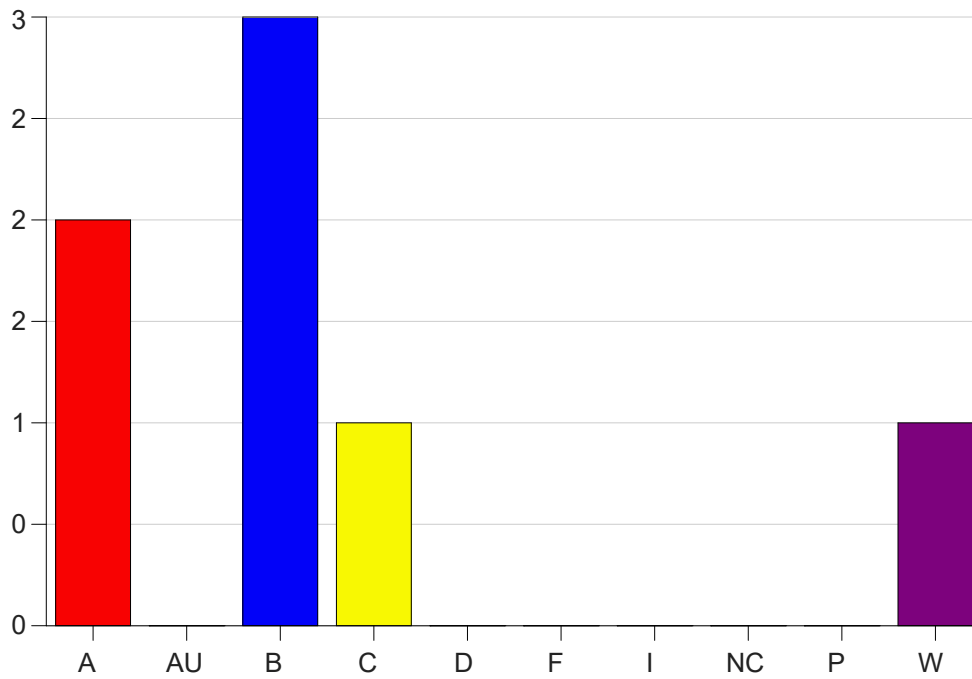

Louisiana State University Eunice

Grade Distribution by Course

2021 Fall Semester

Jan 19, 2022
9:33:04 AM

Course Work Course Number: MC 2000

Course Work Count - All		A	AU	B	C	D	F	I	NC	P	W	Total
C6	Walker, B	2	0	3	1	0	0	0	0	0	1	7
Total		2	0	3	1	0	0	0	0	0	1	7