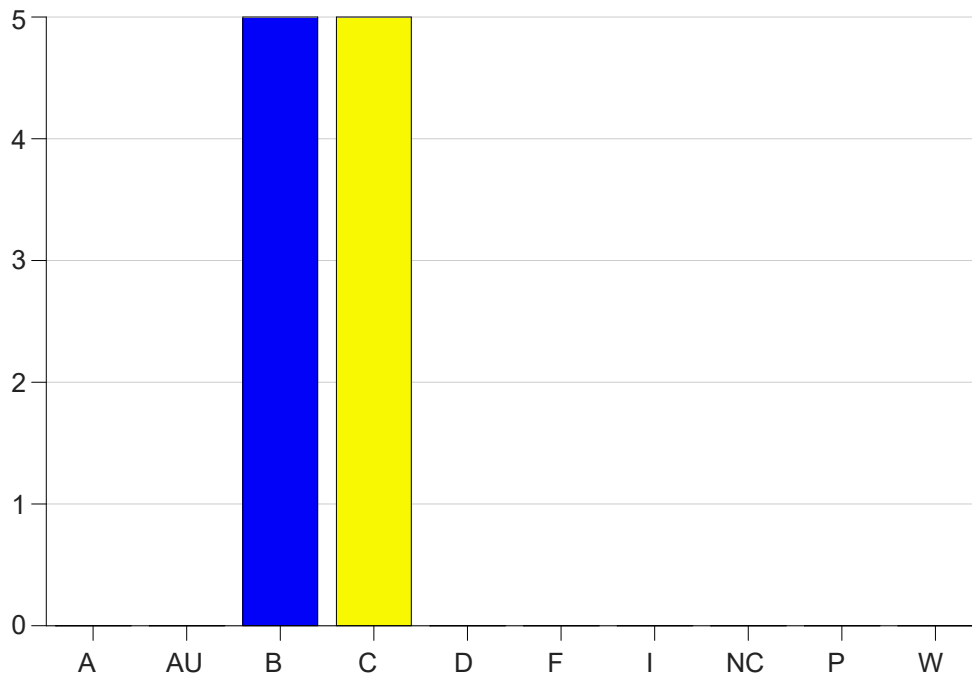

Louisiana State University Eunice

Grade Distribution by Course

2021 Fall Semester

Jan 19, 2022
9:33:04 AM

Course Work Course Number: NURS2350

Course Work Count - All		A	AU	B	C	D	F	I	NC	P	W	Total
01	Brand, C	0	0	5	5	0	0	0	0	0	0	10
Total		0	0	5	5	0	0	0	0	0	0	10