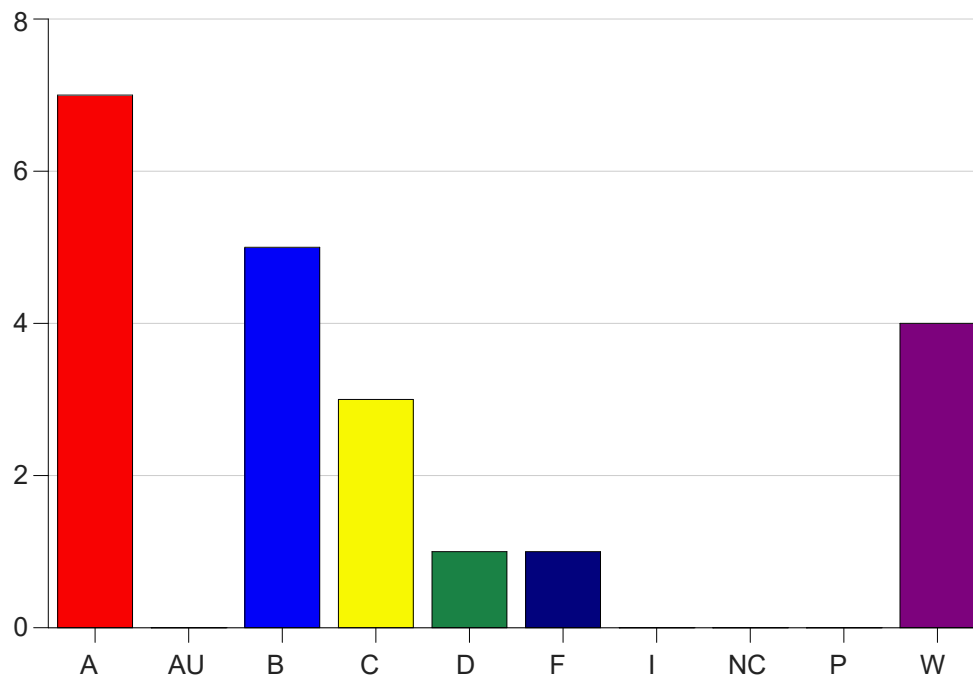

Louisiana State University Eunice

Grade Distribution by Course

2021 Fall Semester

Jan 19, 2022
9:33:04 AM

Course Work Course Number: MATH1550

Course Work Count - All		A	AU	B	C	D	F	I	NC	P	W	Total
01	Vidrine, E	7	0	5	3	1	1	0	0	0	4	21
Total		7	0	5	3	1	1	0	0	0	4	21