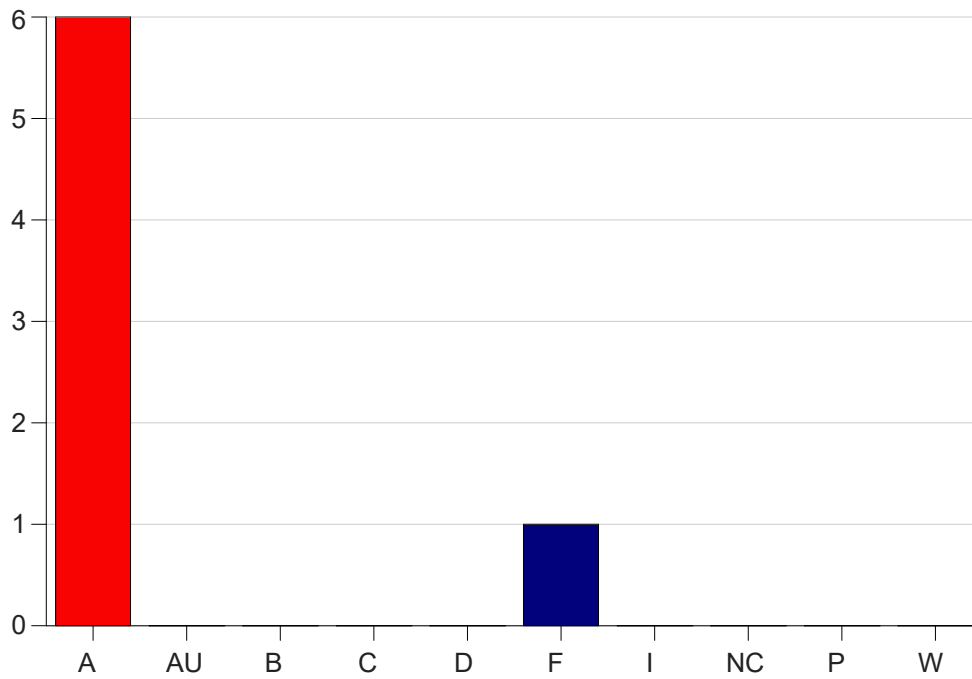

Louisiana State University Eunice

Grade Distribution by Course

2021 Fall Semester

Jan 19, 2022
9:33:04 AM

Course Work Course Number: PBSA2200

Course Work Count - All		A	AU	B	C	D	F	I	NC	P	W	Total
C6	Hally,R	6	0	0	0	0	1	0	0	0	0	7
Total		6	0	0	0	0	1	0	0	0	0	7