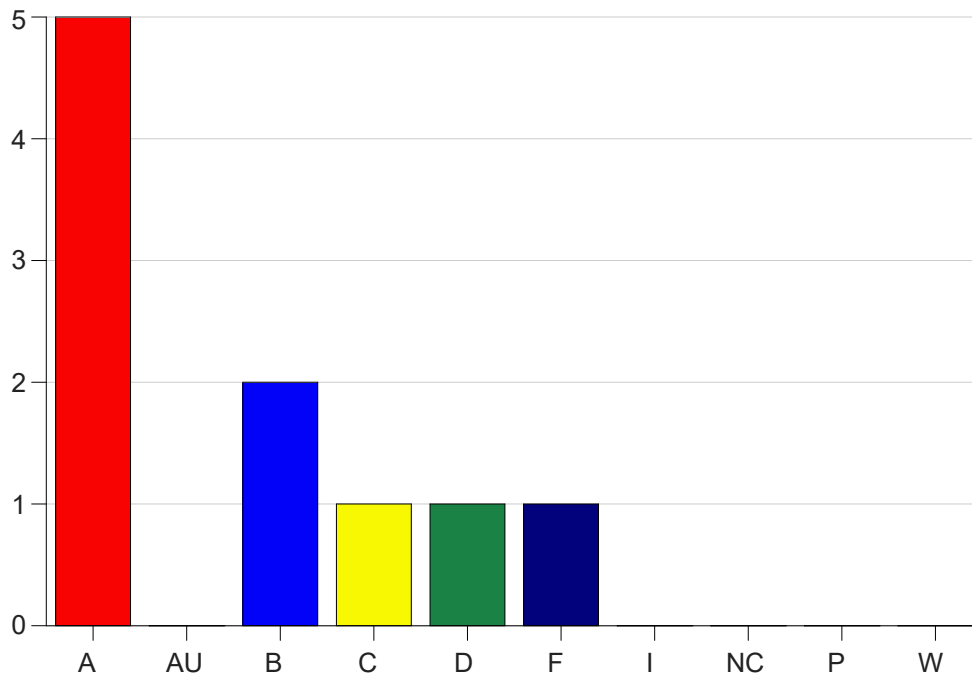

Louisiana State University Eunice

Grade Distribution by Course

2021 Fall Semester

Jan 19, 2022
9:33:04 AM

Course Work Course Number: MKTG2999

Course Work Count - All		A	AU	B	C	D	F	I	NC	P	W	Total
25	Reed, D	5	0	2	1	1	1	0	0	0	0	10
Total		5	0	2	1	1	1	0	0	0	0	10