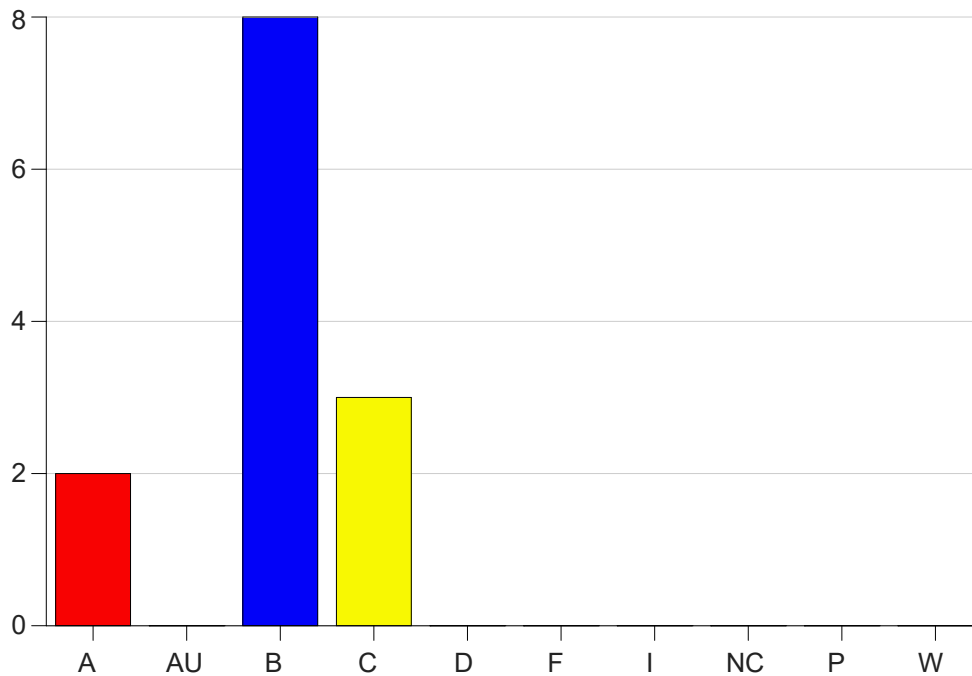

Louisiana State University Eunice

Grade Distribution by Course

2021 Fall Semester

Jan 19, 2022
9:33:04 AM

Course Work Course Number: RC 2026

Course Work Count - All		A	AU	B	C	D	F	I	NC	P	W	Total
01	Asbury,D	2	0	8	3	0	0	0	0	0	0	13
Total		2	0	8	3	0	0	0	0	0	0	13