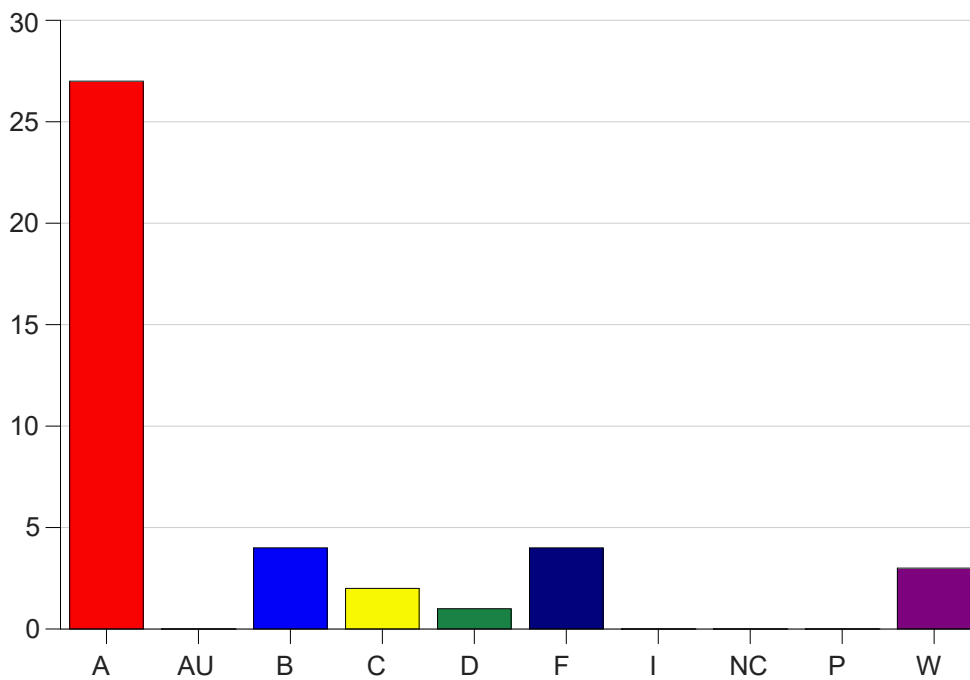

Louisiana State University Eunice

Grade Distribution by Course

2021 Fall Semester

Jan 19, 2022
9:33:04 AM

Course Work Course Number: HCM 2601

Course Work Count - All		A	AU	B	C	D	F	I	NC	P	W	Total
25	Hedge, R.	22	0	3	0	0	2	0	0	0	3	30
L6	Duet, B	5	0	1	2	1	2	0	0	0	0	11
Total		27	0	4	2	1	4	0	0	0	3	41