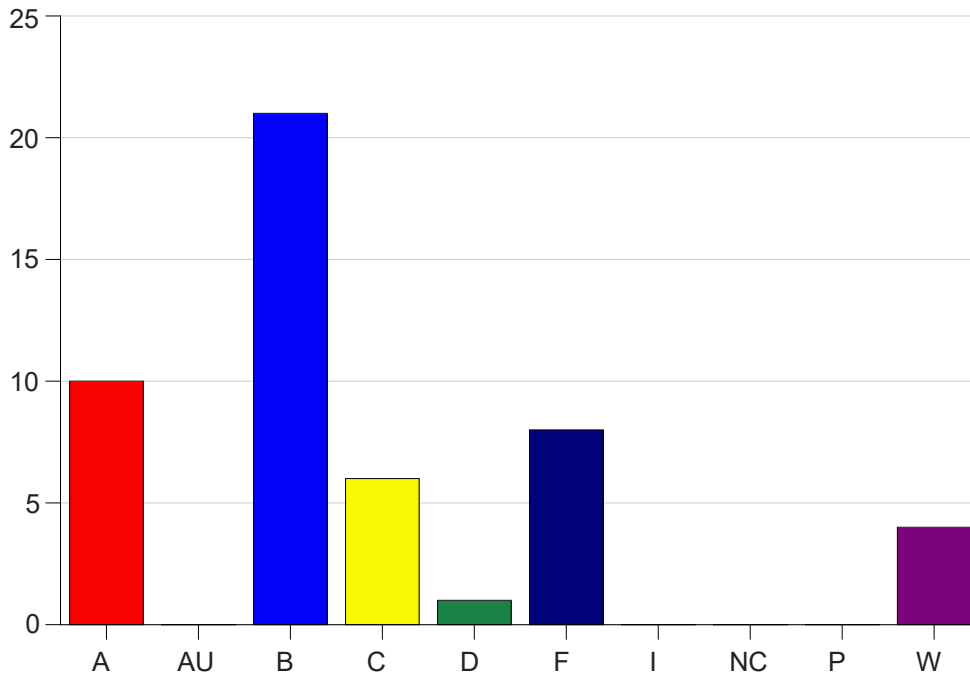

Louisiana State University Eunice

Grade Distribution by Course

2021 Fall Semester

Jan 19, 2022
9:33:04 AM

Course Work Course Number: UNIV0008

Course Work Count - All		A	AU	B	C	D	F	I	NC	P	W	Total
01	Leslie,M	3	0	1	1	1	4	0	0	0	1	11
02	Leslie,M	1	0	11	3	0	1	0	0	0	2	18
03	Leslie,M	2	0	8	0	0	2	0	0	0	1	13
51	PapillionD	4	0	1	2	0	1	0	0	0	0	8
Total		10	0	21	6	1	8	0	0	0	4	50