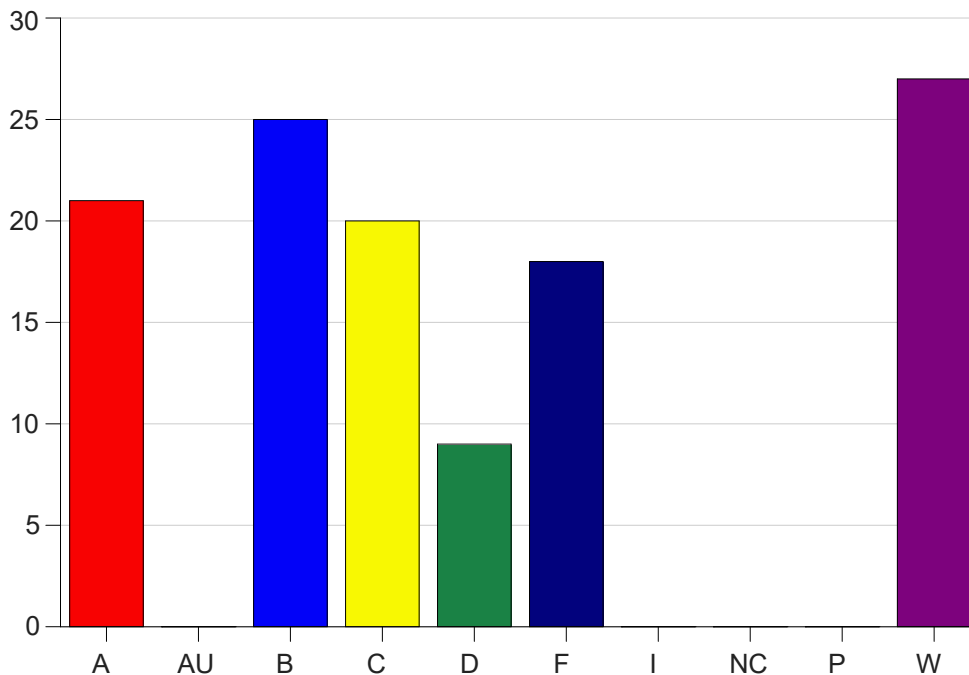

Louisiana State University Eunice

Grade Distribution by Course

2021 Fall Semester

Jan 19, 2022
9:33:04 AM

Course Work Course Number: MATH1021

Course Work Count - All		A	AU	B	C	D	F	I	NC	P	W	Total
01	Jean, J	4	0	3	1	1	3	0	0	0	6	18
02	Vidrine, E	6	0	5	6	2	3	0	0	0	4	26
04	Vidrine, E	1	0	2	1	4	0	0	0	0	0	8
05	Christia,R	3	0	8	4	0	5	0	0	0	6	26
25	Henry, H	0	0	3	5	2	6	0	0	0	11	27
A1	Semones, G	1	0	3	2	0	1	0	0	0	0	7
D4	Boffenmyer	6	0	1	1	0	0	0	0	0	0	8
Total		21	0	25	20	9	18	0	0	0	27	120