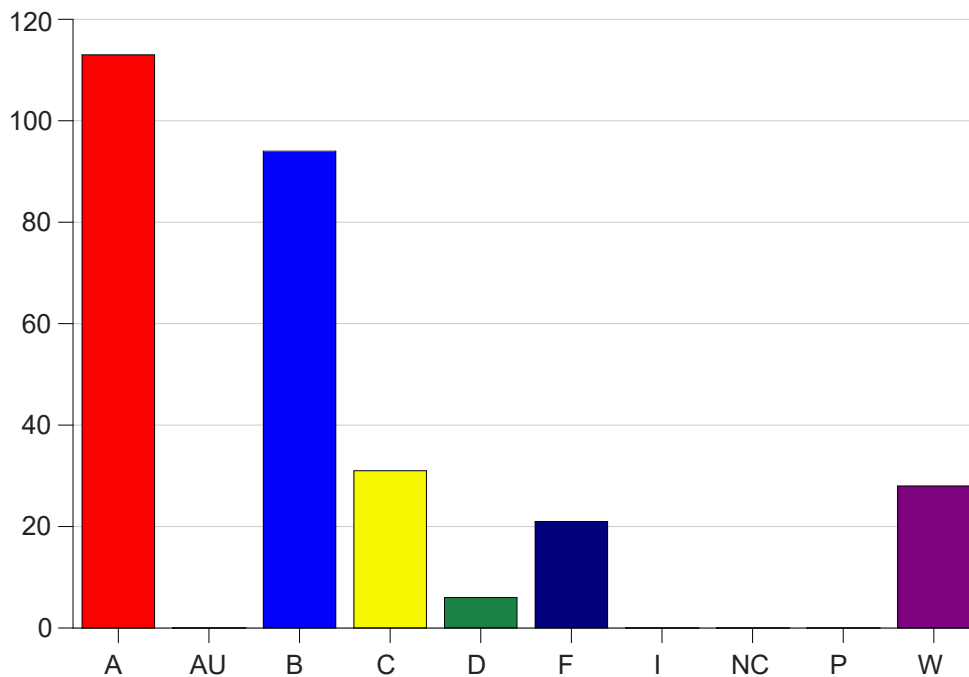

Louisiana State University Eunice

Grade Distribution by Course

2021 Fall Semester

Jan 19, 2022
9:33:04 AM

Course Work Course Number: ENGL1002

Course Work Count - All		A	AU	B	C	D	F	I	NC	P	W	Total
02	Fontenot,B	10	0	5	3	0	0	0	0	0	3	21
03	Fontenot,B	11	0	12	2	0	1	0	0	0	1	27
04	Cavell,M	5	0	5	1	0	3	0	0	0	4	18
05	Meche,J	2	0	0	2	0	2	0	0	0	7	13
06	Fedor, H	6	0	7	3	1	2	0	0	0	0	19
07	Langlois,D	13	0	5	1	0	1	0	0	0	1	21
08	Cavell,M	2	0	11	6	1	2	0	0	0	3	25
20	Whitehea,M	6	0	6	2	3	4	0	0	0	3	24
25	Langlois,D	4	0	14	3	1	3	0	0	0	1	26
A1	Brown, C	2	0	3	1	0	0	0	0	0	0	6
C6	Craig,J	5	0	6	3	0	1	0	0	0	0	15
D1	Whitehea,M	21	0	2	0	0	0	0	0	0	4	27
D3	Martinez,S	6	0	15	3	0	0	0	0	0	0	24
L6	Fontenot,B	20	0	3	1	0	2	0	0	0	1	27
Total		113	0	94	31	6	21	0	0	0	28	293