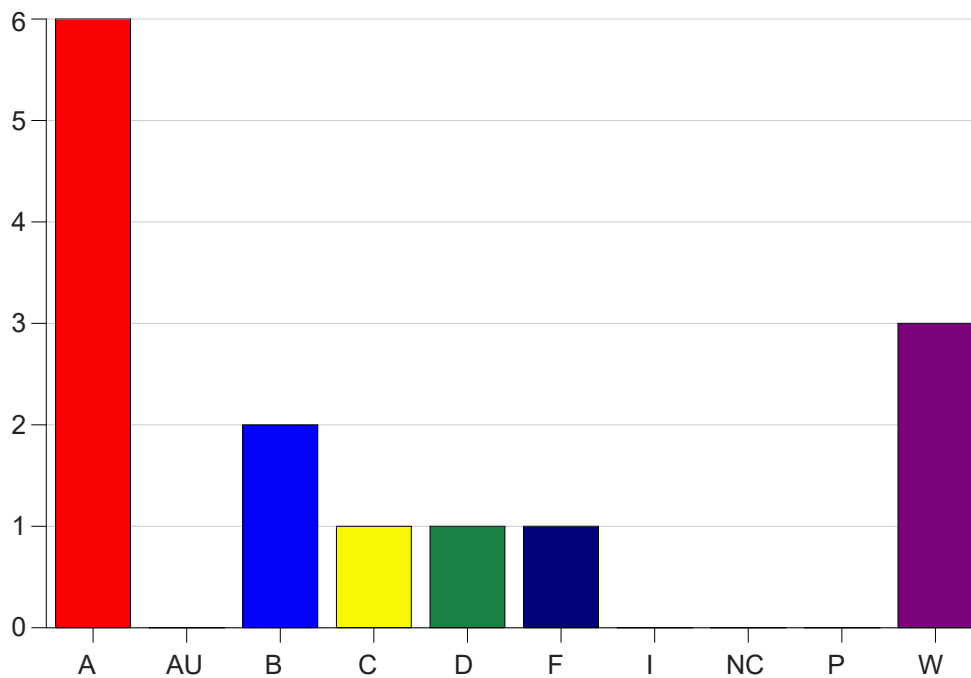

Louisiana State University Eunice

Grade Distribution by Course

2021 Fall Semester

Jan 19, 2022
9:33:04 AM

Course Work Course Number: HPRE1600

Course Work Count - All		A	AU	B	C	D	F	I	NC	P	W	Total
C1	Andrus,R	6	0	2	1	1	1	0	0	0	3	14
Total		6	0	2	1	1	1	0	0	0	3	14