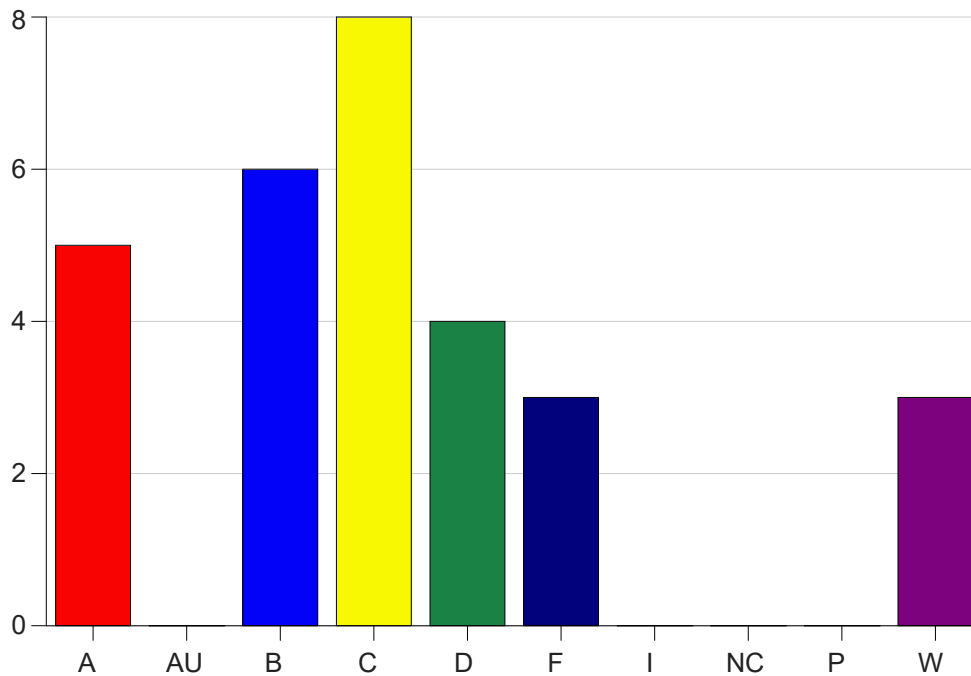

Louisiana State University Eunice

Grade Distribution by Course

2021 Fall Semester

Jan 19, 2022
9:33:04 AM

Course Work Course Number: MATH1431

Course Work Count - All		A	AU	B	C	D	F	I	NC	P	W	Total
01	Dunlap,A	5	0	6	8	4	3	0	0	0	3	29
Total		5	0	6	8	4	3	0	0	0	3	29