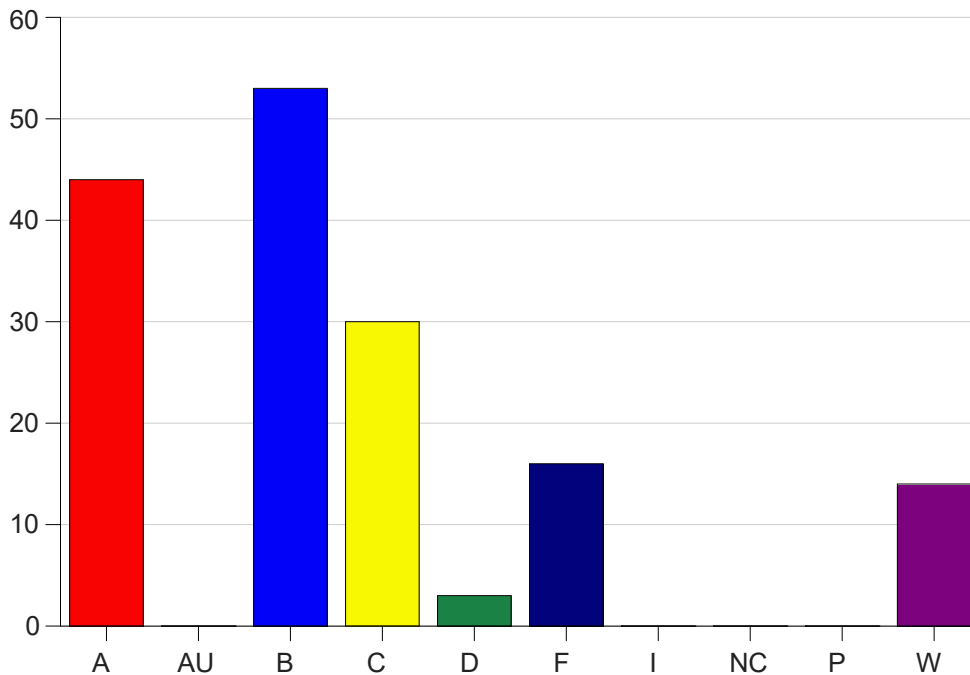

Louisiana State University Eunice

Grade Distribution by Course

2021 Fall Semester

Jan 19, 2022
9:33:04 AM

Course Work Course Number: HIST2055

Course Work Count - All		A	AU	B	C	D	F	I	NC	P	W	Total
02	Baltakis,A	0	0	10	9	1	3	0	0	0	6	29
21	Sellers,W	20	0	13	1	0	2	0	0	0	2	38
C1	Gaspard,R	4	0	11	8	2	6	0	0	0	4	35
C6	Baltakis,A	1	0	15	11	0	5	0	0	0	2	34
D1	Sellers,W	19	0	4	1	0	0	0	0	0	0	24
Total		44	0	53	30	3	16	0	0	0	14	160