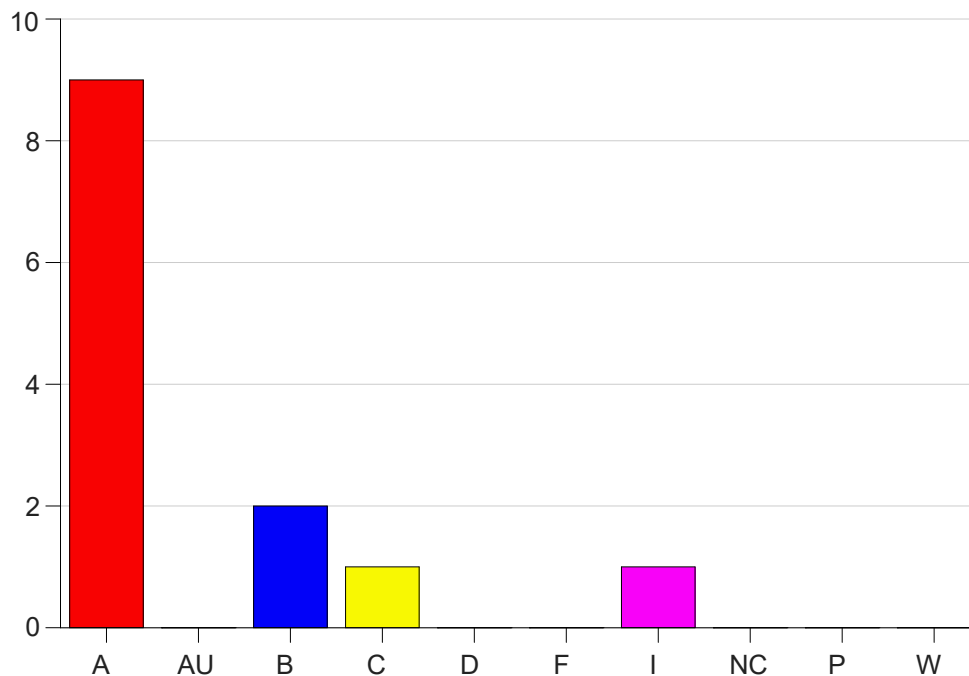

Louisiana State University Eunice

Grade Distribution by Course

2021 Fall Semester

Jan 19, 2022
9:33:04 AM

Course Work Course Number: CSC 2310

Course Work Count - All		A	AU	B	C	D	F	I	NC	P	W	Total
25	Burkes, C	9	0	2	1	0	0	1	0	0	0	13
Total		9	0	2	1	0	0	1	0	0	0	13