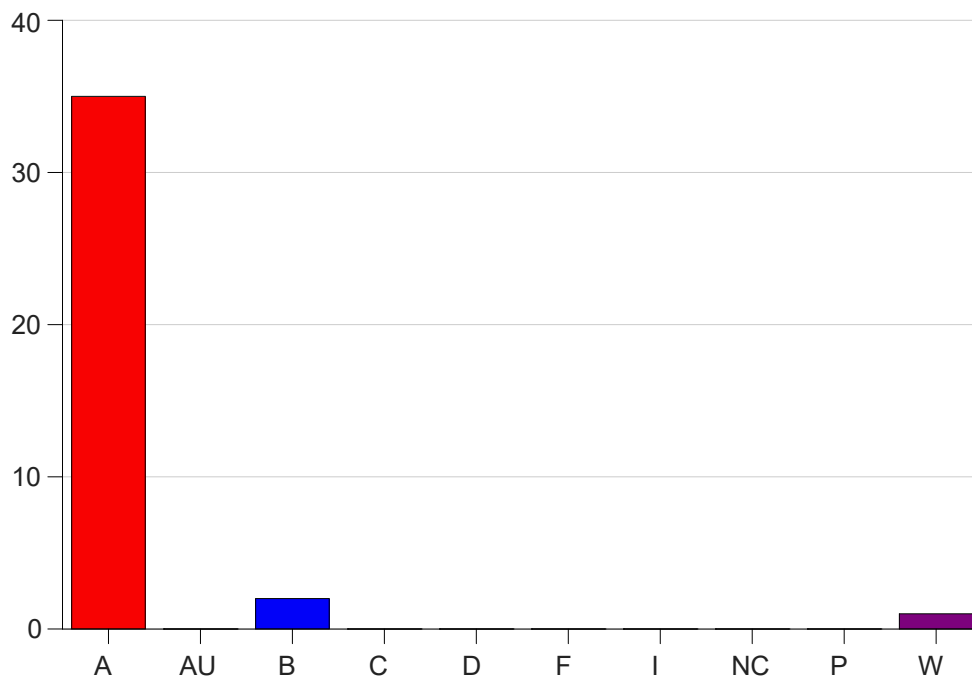

Louisiana State University Eunice

Grade Distribution by Course

2021 Fall Semester

Jan 19, 2022
9:33:04 AM

Course Work Course Number: EDCI1000

Course Work Count - All		A	AU	B	C	D	F	I	NC	P	W	Total
01	Leslie,M	16	0	1	0	0	0	0	0	0	0	17
03	Leslie,M	19	0	1	0	0	0	0	0	0	1	21
Total		35	0	2	0	0	0	0	0	0	1	38