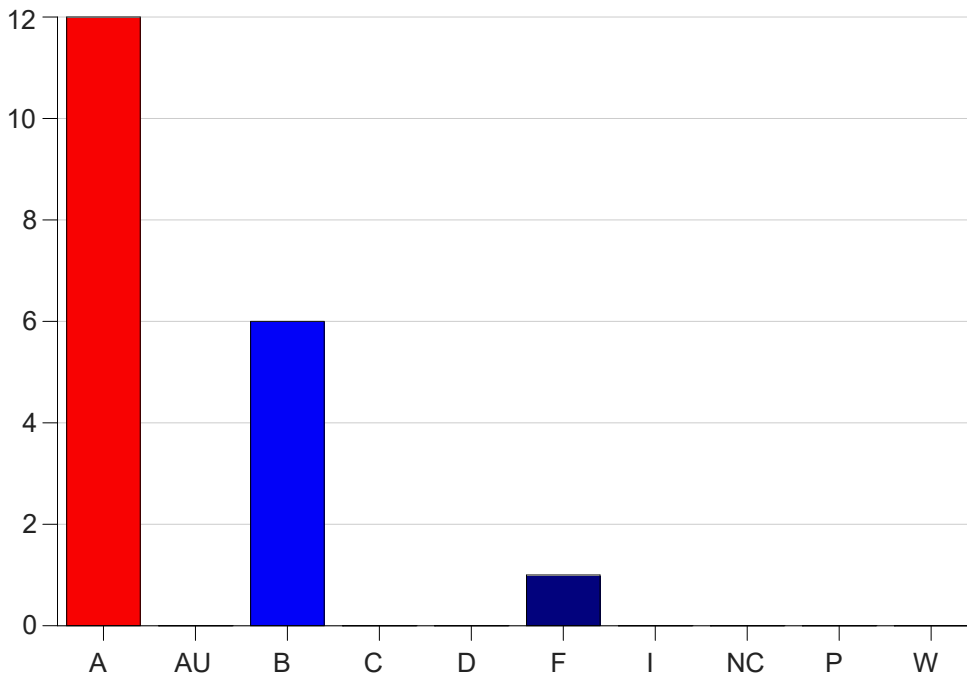

Louisiana State University Eunice

Grade Distribution by Course

2021 Fall Semester

Jan 19, 2022
9:33:04 AM

Course Work Course Number: BAS 2300

Course Work Count - All		A	AU	B	C	D	F	I	NC	P	W	Total
25	May,N	12	0	6	0	0	1	0	0	0	0	19
Total		12	0	6	0	0	1	0	0	0	0	19