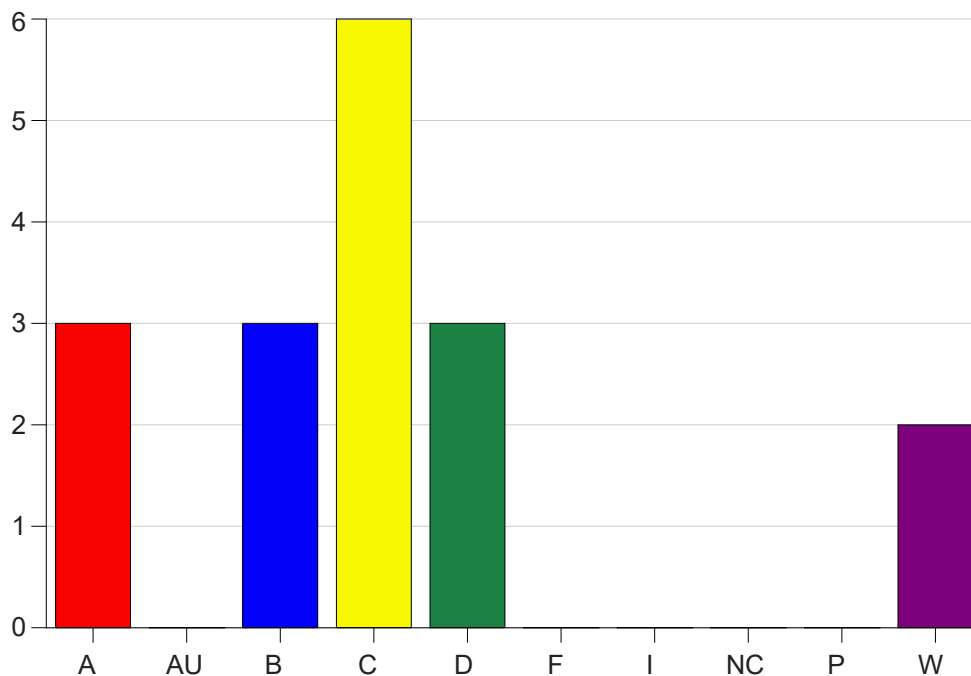

Louisiana State University Eunice

Grade Distribution by Course

2021 Fall Semester

Jan 19, 2022
9:33:04 AM

Course Work Course Number: BIOL1202

Course Work Count - All		A	AU	B	C	D	F	I	NC	P	W	Total
01	Cordes,J	3	0	3	6	3	0	0	0	0	2	17
Total		3	0	3	6	3	0	0	0	0	2	17