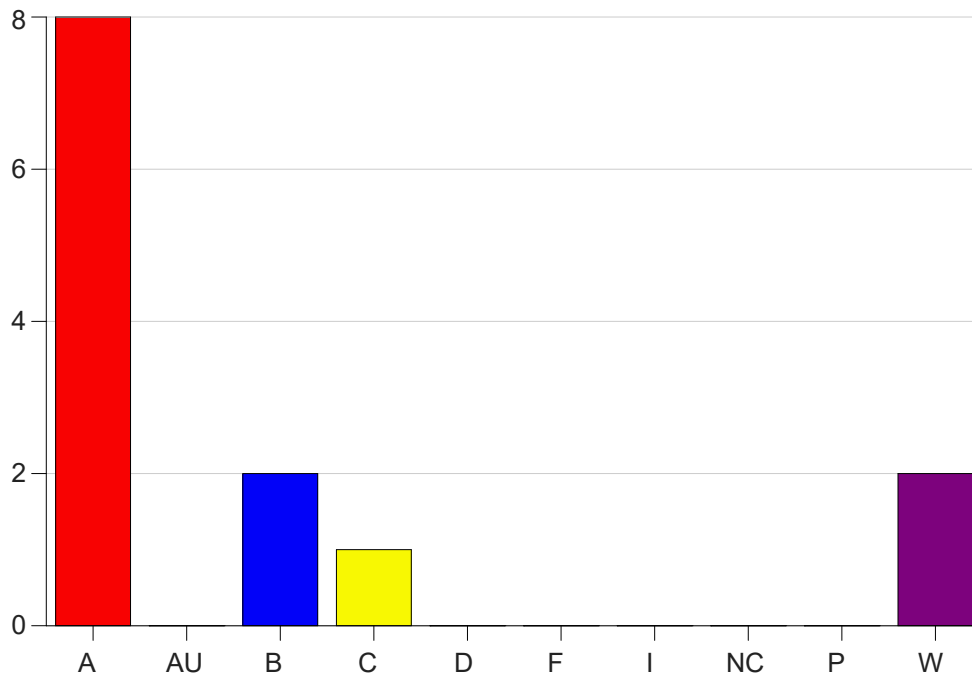

Louisiana State University Eunice

Grade Distribution by Course

2021 Fall Semester

Jan 19, 2022
9:33:04 AM

Course Work Course Number: ALLH2635

Course Work Count - All		A	AU	B	C	D	F	I	NC	P	W	Total
25	Sweet, K	8	0	2	1	0	0	0	0	0	2	13
Total		8	0	2	1	0	0	0	0	0	2	13