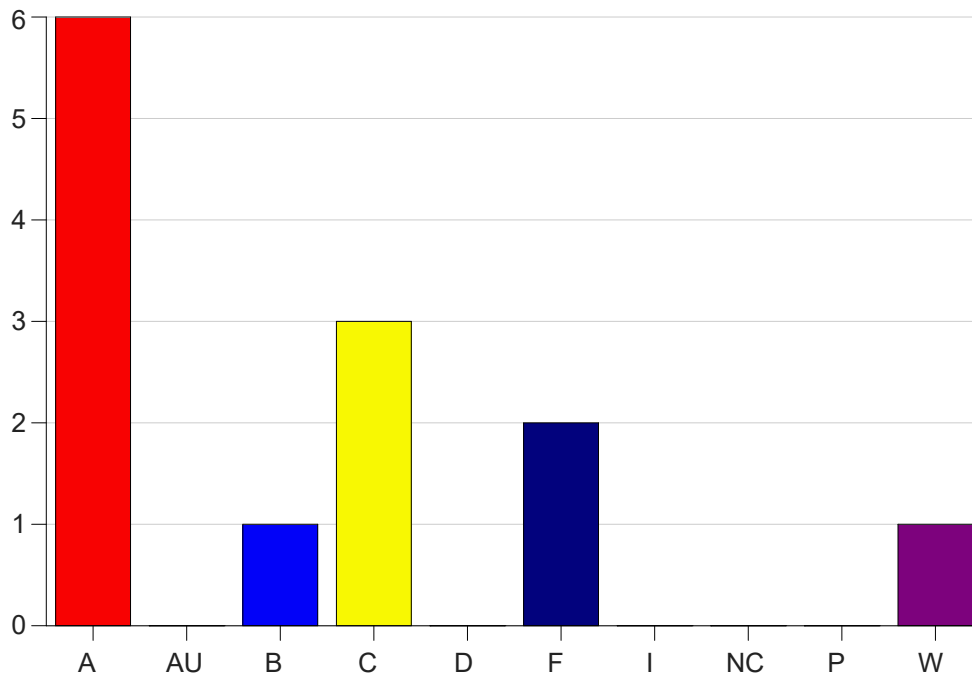

Louisiana State University Eunice

Grade Distribution by Course

2021 Fall Semester

Jan 19, 2022
9:33:04 AM

Course Work Course Number: AGRI1001

Course Work Count - All		A	AU	B	C	D	F	I	NC	P	W	Total
25	Jariel,D	6	0	1	3	0	2	0	0	0	1	13
Total		6	0	1	3	0	2	0	0	0	1	13