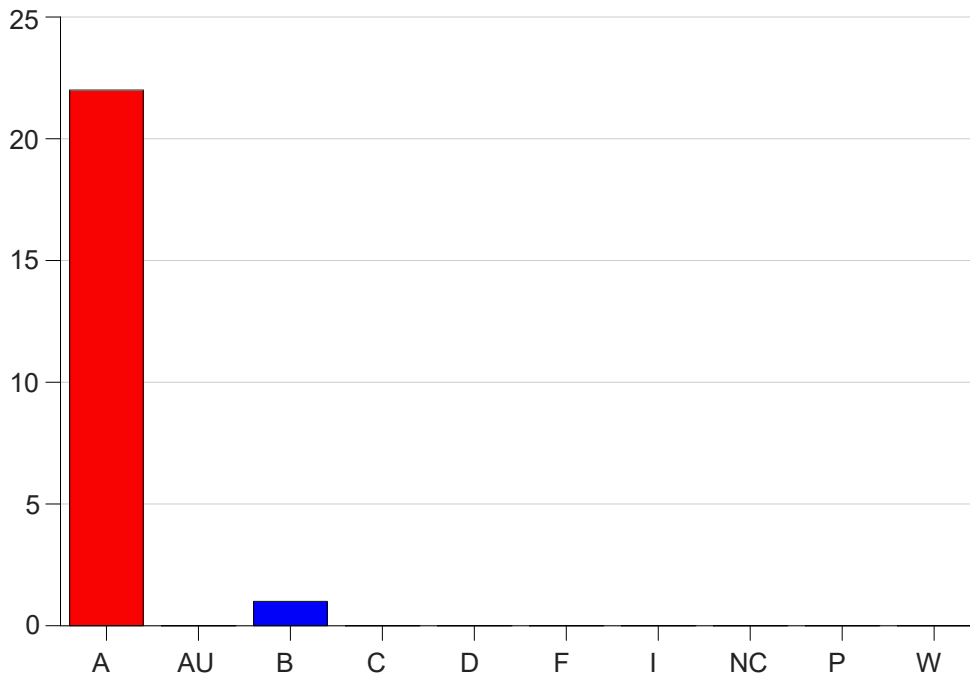

Louisiana State University Eunice

Grade Distribution by Course

2021 Fall Semester

Jan 19, 2022
9:33:04 AM

Course Work Course Number: HCM 2650

Course Work Count - All		A	AU	B	C	D	F	I	NC	P	W	Total
25	Morris, D	22	0	1	0	0	0	0	0	0	0	23
Total		22	0	1	0	0	0	0	0	0	0	23