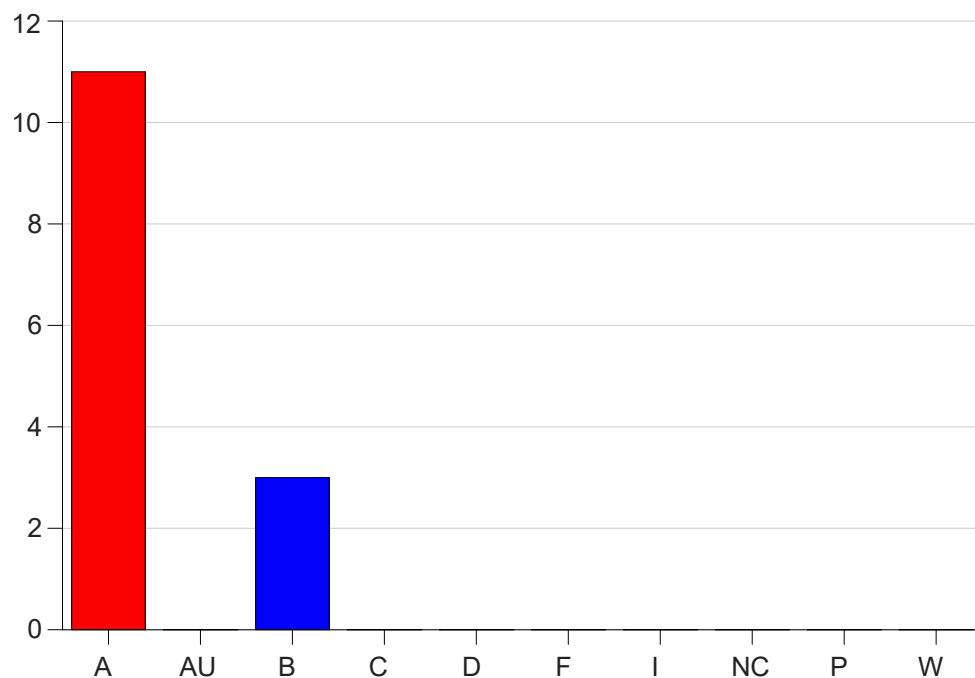

Louisiana State University Eunice

Grade Distribution by Course

2021 Fall Semester

Jan 19, 2022
9:33:04 AM

Course Work Course Number: CHEM1212

Course Work Count - All		A	AU	B	C	D	F	I	NC	P	W	Total
91	Borill, B	11	0	3	0	0	0	0	0	0	0	14
Total		11	0	3	0	0	0	0	0	0	0	14