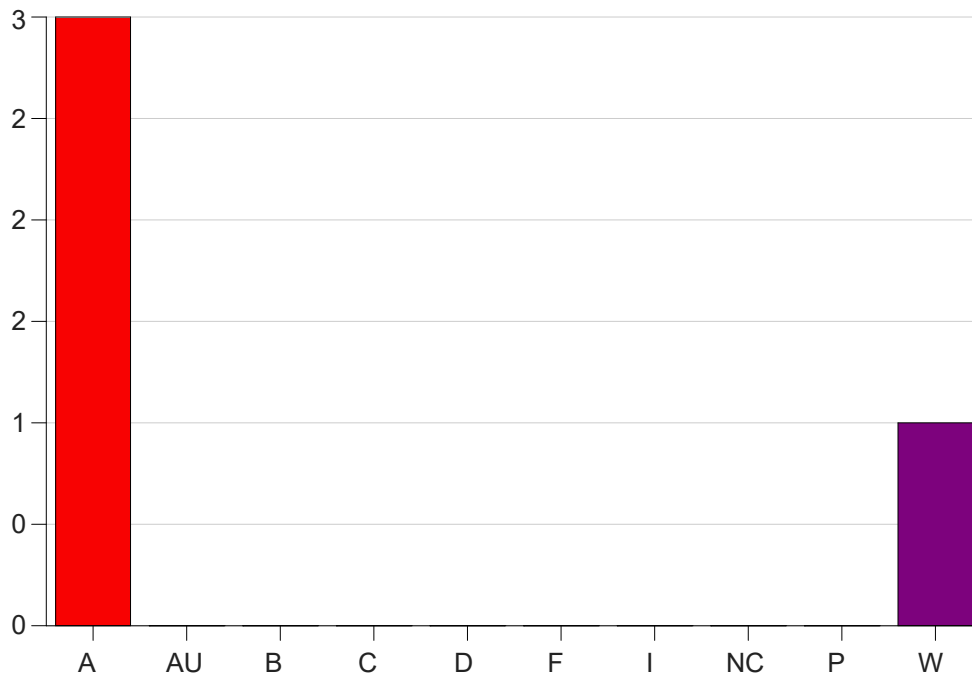

Louisiana State University Eunice

Grade Distribution by Course

2021 Fall Semester

Jan 19, 2022
9:33:04 AM

Course Work Course Number: ACCT2102

Course Work Count - All		A	AU	B	C	D	F	I	NC	P	W	Total
25	Beshears,M	3	0	0	0	0	0	0	0	0	1	4
Total		3	0	0	0	0	0	0	0	0	1	4