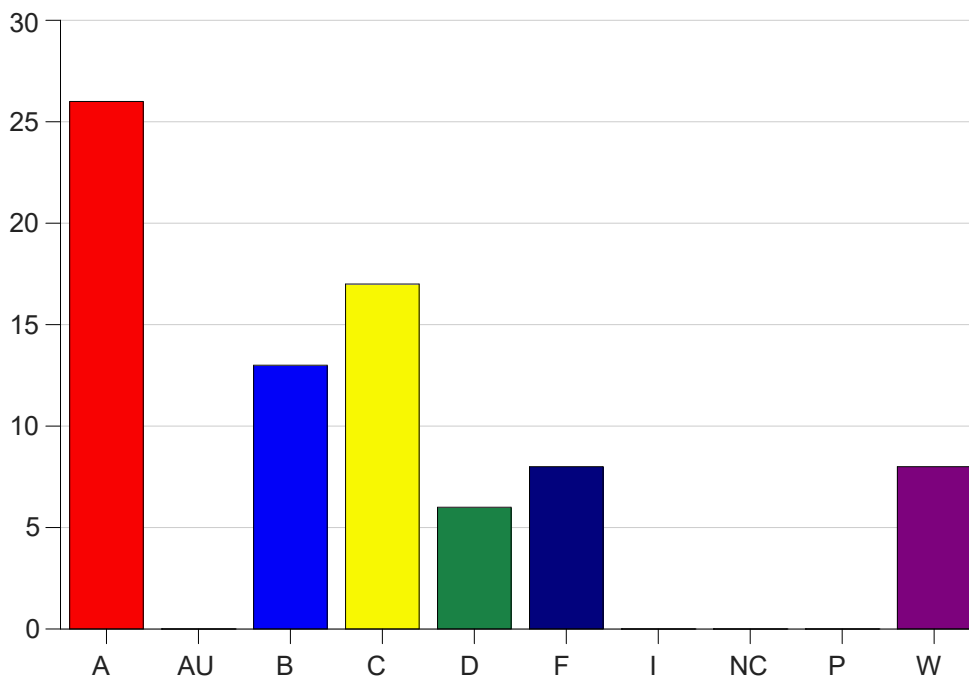

Louisiana State University Eunice

Grade Distribution by Course

2021 Fall Semester

Jan 19, 2022
9:33:04 AM

Course Work Course Number: HIST1003

Course Work Count - All		A	AU	B	C	D	F	I	NC	P	W	Total
20	Throop, V	6	0	6	11	6	5	0	0	0	4	38
25	Sellers,W	20	0	7	6	0	3	0	0	0	4	40
Total		26	0	13	17	6	8	0	0	0	8	78