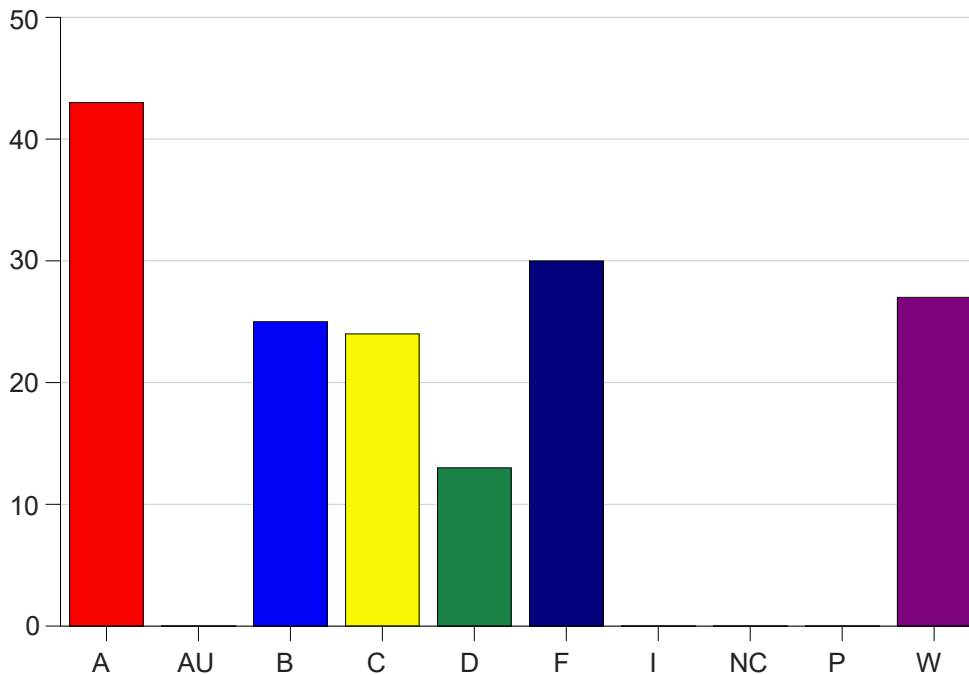

Louisiana State University Eunice

Grade Distribution by Course

2021 Fall Semester

Jan 19, 2022
9:33:04 AM

Course Work Course Number: PSYC2000

Course Work Count - All		A	AU	B	C	D	F	I	NC	P	W	Total
01	Trant,T	2	0	4	6	3	10	0	0	0	12	37
02	Trant,T	2	0	4	7	3	6	0	0	0	10	32
20	Myers,T	5	0	7	8	3	6	0	0	0	5	34
C6	Narby,D	30	0	2	1	1	3	0	0	0	0	37
L6	Myers,T	4	0	8	2	3	5	0	0	0	0	22
Total		43	0	25	24	13	30	0	0	0	27	162