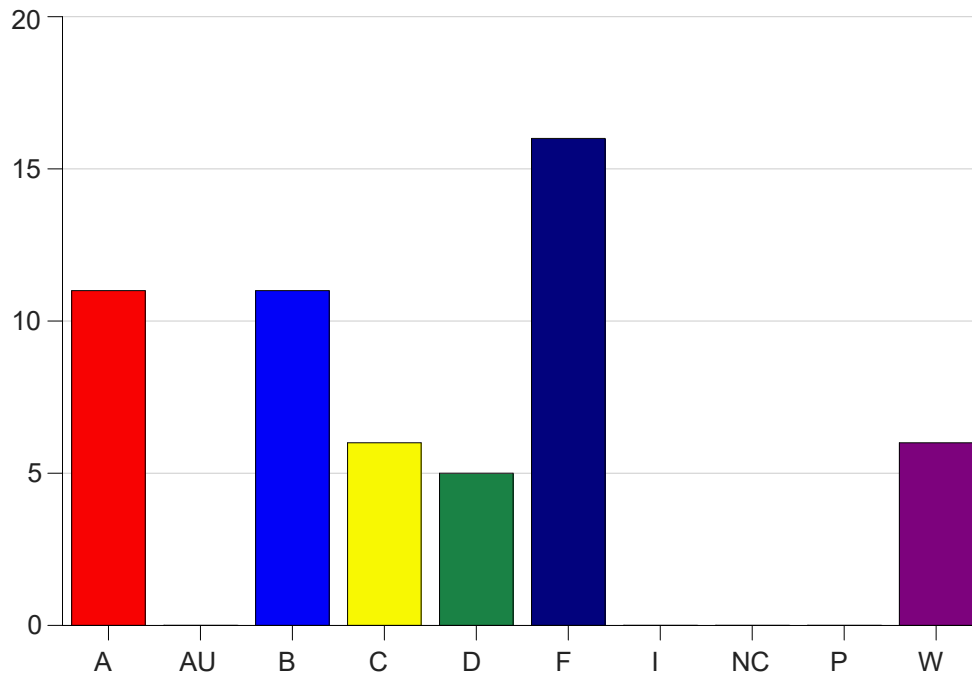

Louisiana State University Eunice

Grade Distribution by Course

2021 Fall Semester

Jan 19, 2022
9:33:04 AM

Course Work Course Number: CJ 1107

Course Work Count - All		A	AU	B	C	D	F	I	NC	P	W	Total
25	Elg, C	6	0	2	4	4	6	0	0	0	2	24
L1	Herko, J	3	0	5	0	0	4	0	0	0	2	14
L6	Herko, J	2	0	4	2	1	6	0	0	0	2	17
Total		11	0	11	6	5	16	0	0	0	6	55