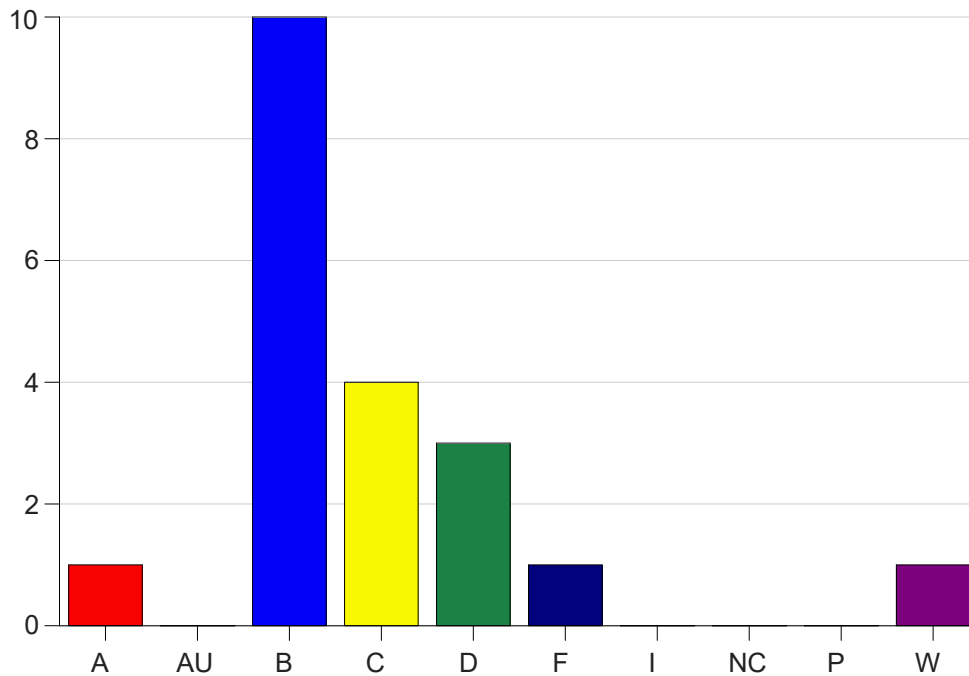

Louisiana State University Eunice

Grade Distribution by Course

2021 Fall Semester

Jan 19, 2022
9:33:04 AM

Course Work Course Number: ENGL2674

Course Work Count - All		A	AU	B	C	D	F	I	NC	P	W	Total
25	Meche,J	1	0	10	4	3	1	0	0	0	1	20
Total		1	0	10	4	3	1	0	0	0	1	20