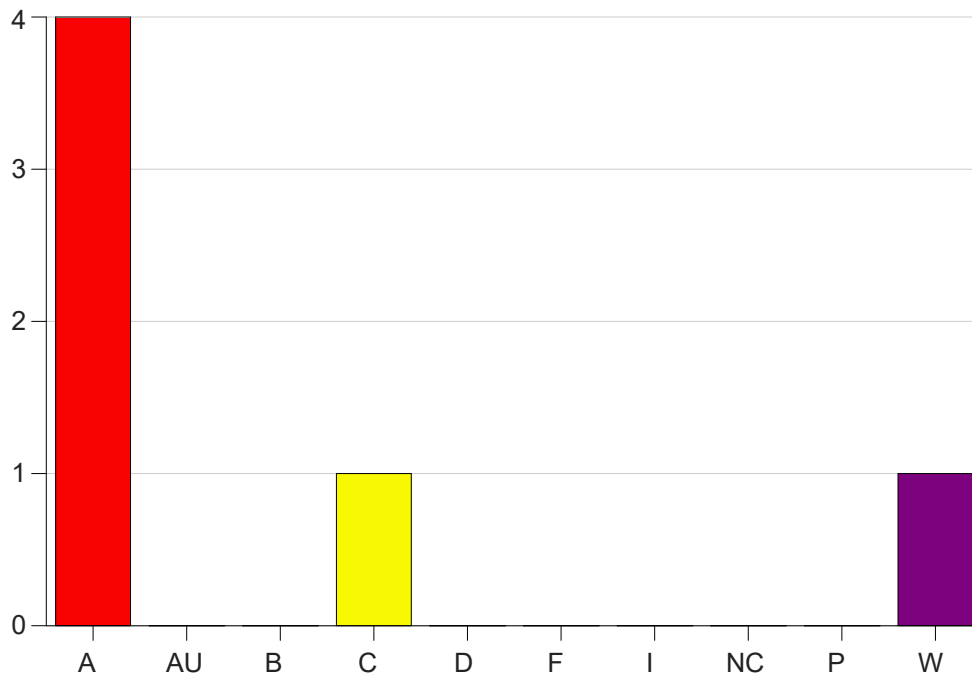

Louisiana State University Eunice

Grade Distribution by Course

2021 Fall Semester

Jan 19, 2022
9:33:04 AM

Course Work Course Number: EDCI2052

Course Work Count - All		A	AU	B	C	D	F	I	NC	P	W	Total
25	Greaud,A	4	0	0	1	0	0	0	0	0	1	6
Total		4	0	0	1	0	0	0	0	0	1	6