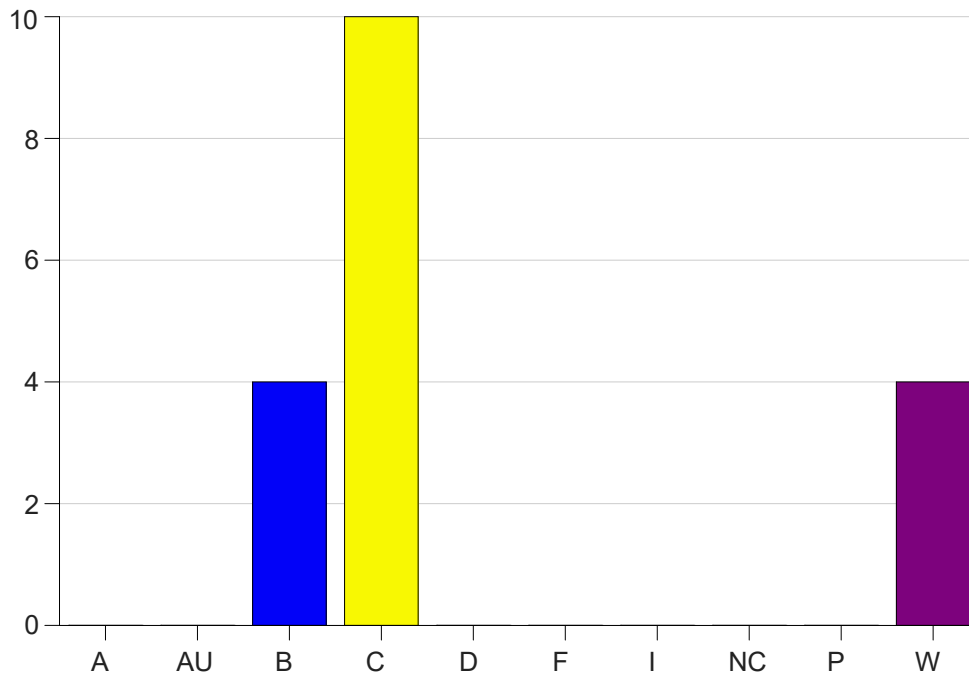

Louisiana State University Eunice

Grade Distribution by Course

2021 Fall Semester

Jan 19, 2022
9:33:04 AM

Course Work Course Number: RC 2014

Course Work Count - All		A	AU	B	C	D	F	I	NC	P	W	Total
91	Asbury,D	0	0	2	3	0	0	0	0	0	1	6
92	Wyble,M	0	0	1	5	0	0	0	0	0	0	6
93	Warner,K	0	0	1	2	0	0	0	0	0	3	6
Total		0	0	4	10	0	0	0	0	0	4	18