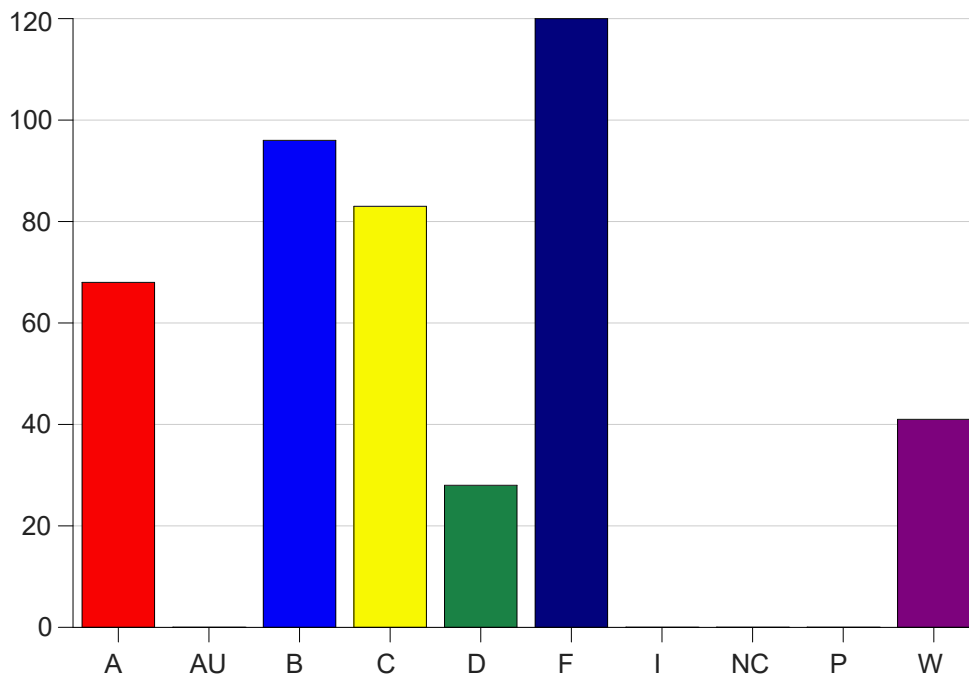

Louisiana State University Eunice

Grade Distribution by Course

2021 Fall Semester

Jan 19, 2022
9:33:04 AM

Course Work Course Number: ENGL0001

Course Work Count - All		A	AU	B	C	D	F	I	NC	P	W	Total
01	Miller, M.	9	0	6	0	0	1	0	0	0	3	19
02	Street, M	4	0	2	9	0	1	0	0	0	0	16
03	Miller, M.	4	0	7	3	0	1	0	0	0	2	17
04	Street, M	2	0	5	7	1	8	0	0	0	1	24
05	Jones, R	3	0	7	3	1	6	0	0	0	2	22
06	Street, M	2	0	4	6	2	1	0	0	0	0	15
07	Fedor, H	3	0	1	5	4	7	0	0	0	2	22
08	Street, M	2	0	3	3	1	6	0	0	0	0	15
09	Miller, M.	7	0	5	2	0	1	0	0	0	0	15
10	Tucker,K	1	0	5	4	1	4	0	0	0	0	15
11	Jones, R	3	0	3	1	0	5	0	0	0	0	12
13	Gaspard,P	6	0	6	5	1	4	0	0	0	2	24
20	Meche,J	2	0	5	1	3	2	0	0	0	7	20
21	AndrepontT	1	0	1	5	3	8	0	0	0	5	23
22	AndrepontT	0	0	4	6	2	7	0	0	0	3	22
23	AndrepontT	2	0	0	7	1	9	0	0	0	4	23
24	Dellinge,W	0	0	3	2	3	11	0	0	0	0	19
25	Dellinge,W	2	0	3	3	1	11	0	0	0	1	21
29	Meche,J	0	0	2	1	1	7	0	0	0	4	15
A1	Brown, C	3	0	5	5	0	0	0	0	0	0	13
L1	Dellinge,W	9	0	7	1	1	4	0	0	0	0	22
L6	Meche,J	2	0	7	0	0	10	0	0	0	3	22
L7	Craig,J	1	0	5	4	2	6	0	0	0	2	20
Total		68	0	96	83	28	120	0	0	0	41	436

Louisiana State University Eunice

Grade Distribution by Course

2021 Fall Semester

Jan 19, 2022
9:33:04 AM