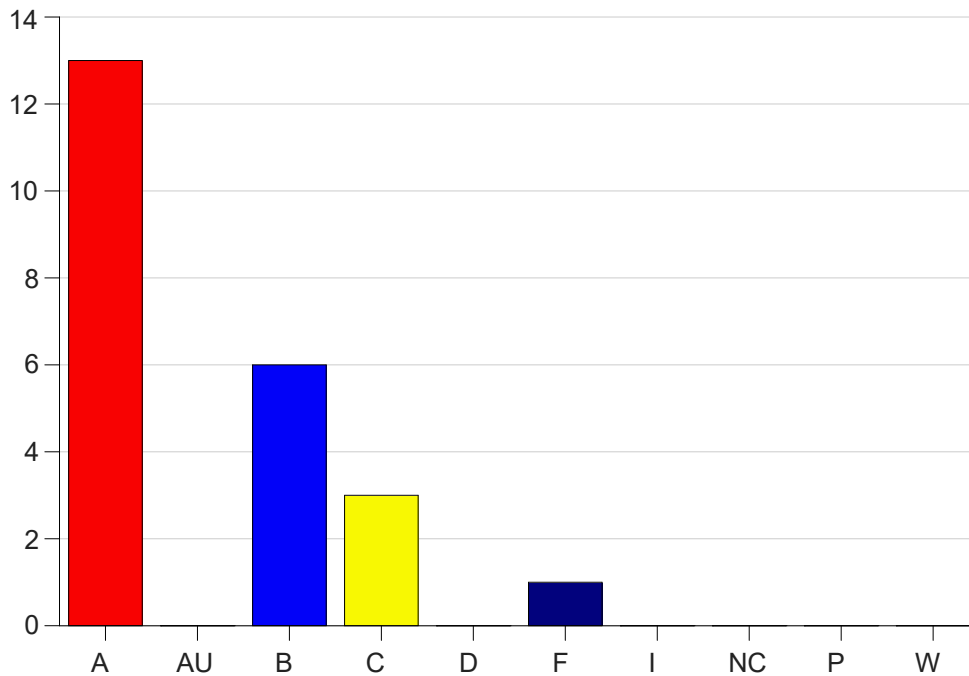

Louisiana State University Eunice

Grade Distribution by Course

2021 Fall Semester

Jan 19, 2022
9:33:04 AM

Course Work Course Number: BADM2001

Course Work Count - All		A	AU	B	C	D	F	I	NC	P	W	Total
25	Manuel,C	13	0	6	3	0	1	0	0	0	0	23
Total		13	0	6	3	0	1	0	0	0	0	23