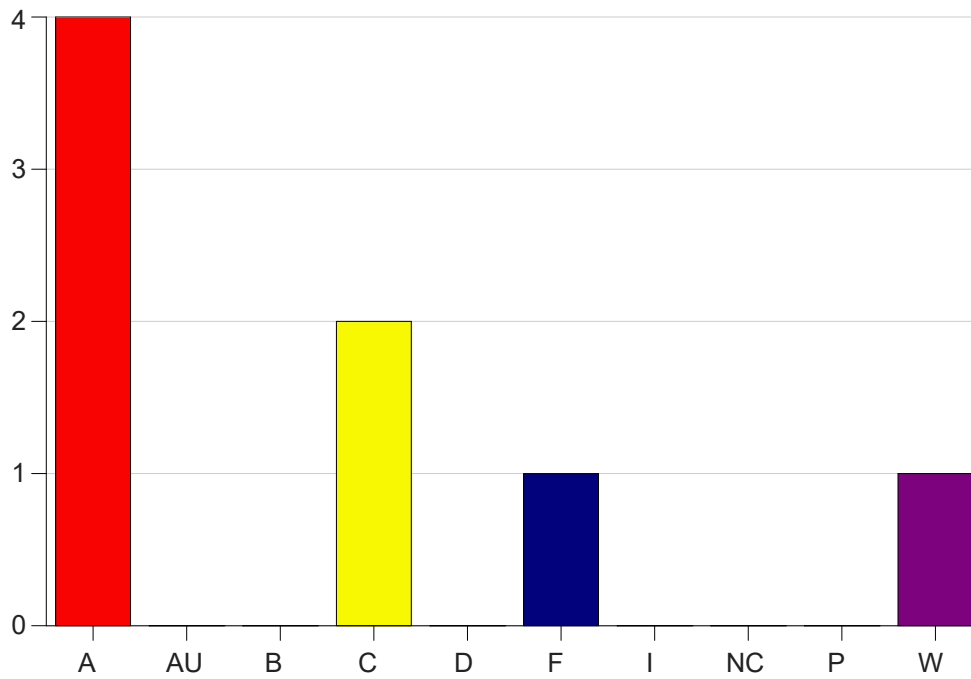

Louisiana State University Eunice

Grade Distribution by Course

2021 Fall Semester

Jan 19, 2022
9:33:04 AM

Course Work Course Number: ANSC1048

Course Work Count - All		A	AU	B	C	D	F	I	NC	P	W	Total
01	Jariel,D	4	0	0	2	0	1	0	0	0	1	8
Total		4	0	0	2	0	1	0	0	0	1	8