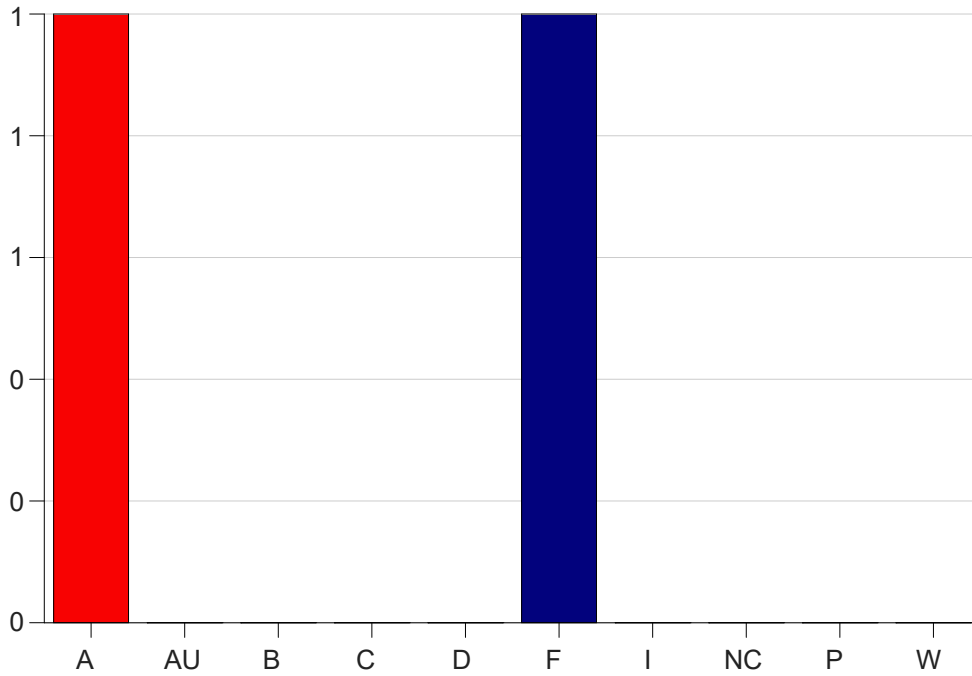

Louisiana State University Eunice

Grade Distribution by Course

2021 Fall Semester

Jan 19, 2022
9:33:04 AM

Course Work Course Number: PBSA1001

Course Work Count - All		A	AU	B	C	D	F	I	NC	P	W	Total
C6	Elg, C	1	0	0	0	0	1	0	0	0	0	2
Total		1	0	0	0	0	1	0	0	0	0	2