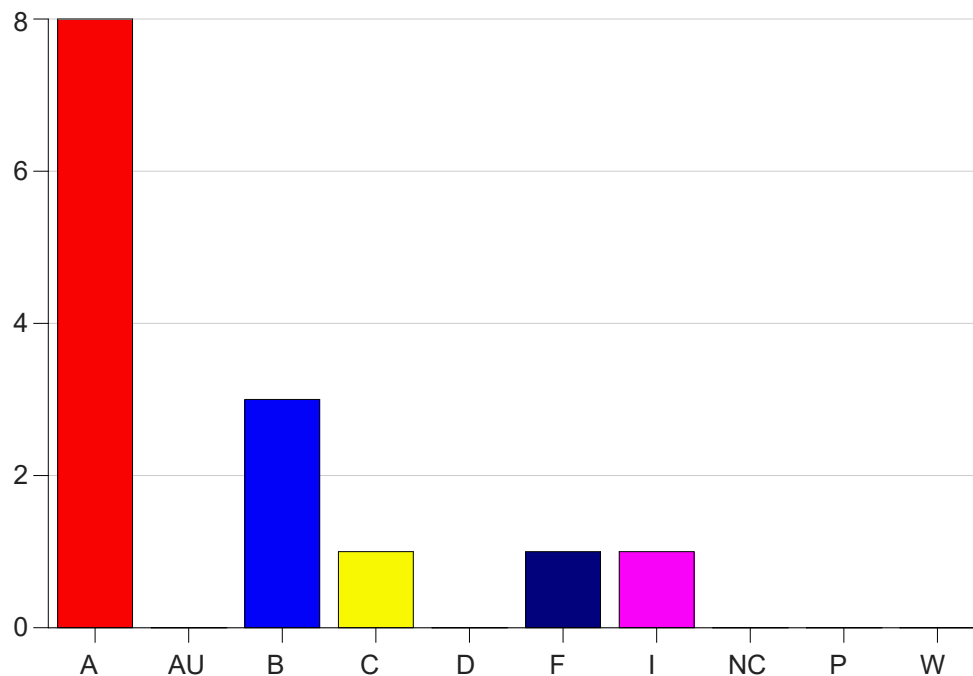

Louisiana State University Eunice

Grade Distribution by Course

2021 Fall Semester

Jan 19, 2022
9:33:04 AM

Course Work Course Number: CSC 1015

Course Work Count - All		A	AU	B	C	D	F	I	NC	P	W	Total
01	Seeder, L	8	0	3	1	0	1	1	0	0	0	14
Total		8	0	3	1	0	1	1	0	0	0	14