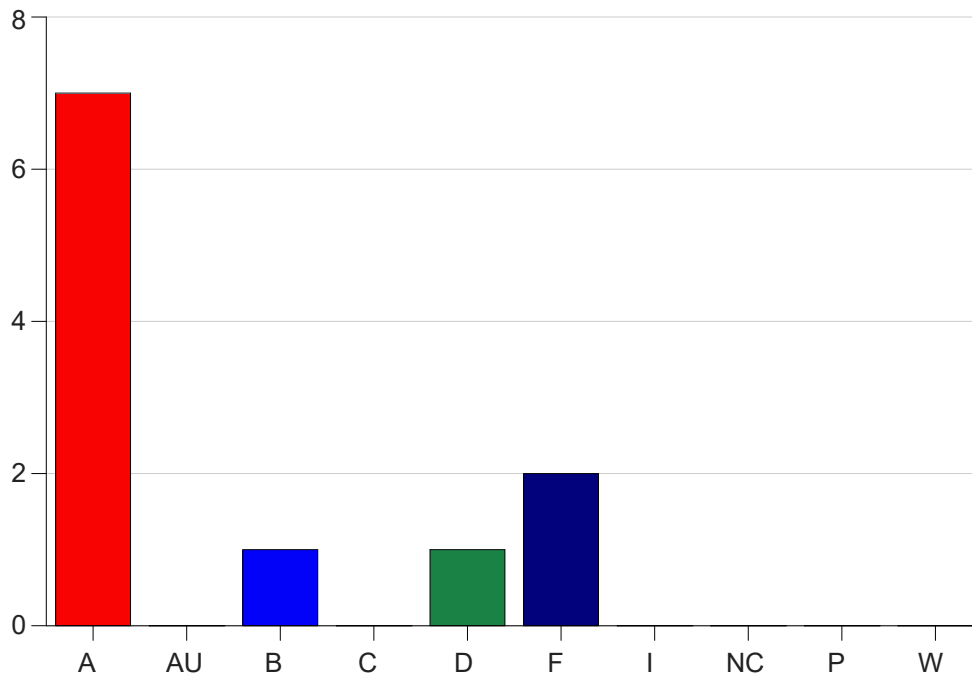

Louisiana State University Eunice

Grade Distribution by Course

2021 Fall Semester

Jan 19, 2022
9:33:04 AM

Course Work Course Number: EMGT1500

Course Work Count - All		A	AU	B	C	D	F	I	NC	P	W	Total
L1	Spencer,W	7	0	1	0	1	2	0	0	0	0	11
Total		7	0	1	0	1	2	0	0	0	0	11