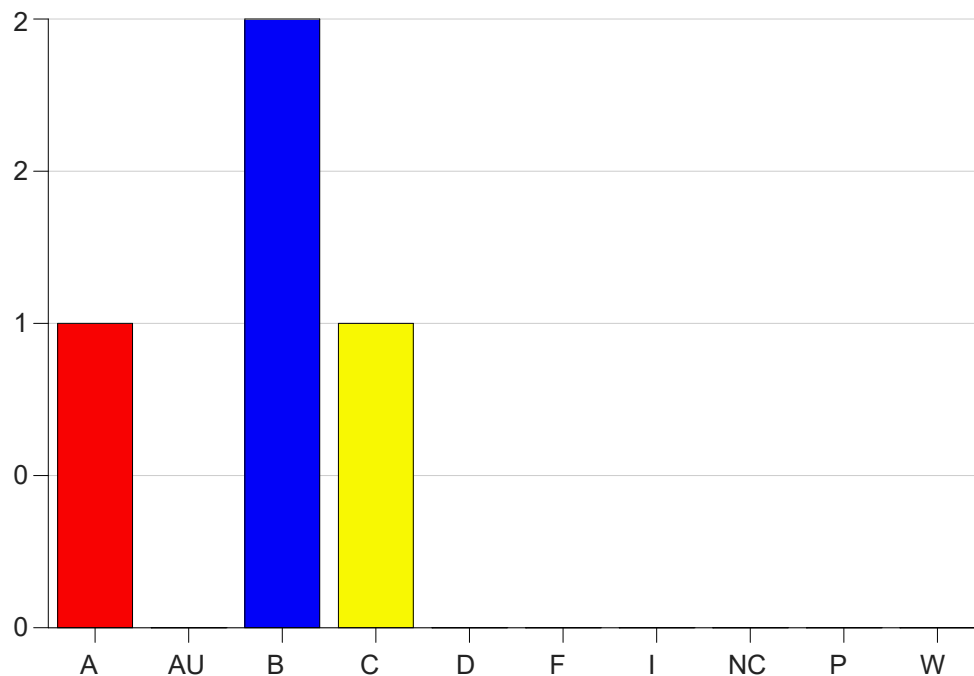

Louisiana State University Eunice

Grade Distribution by Course

2021 Fall Semester

Jan 19, 2022
9:33:04 AM

Course Work Course Number: MATH1552

Course Work Count - All		A	AU	B	C	D	F	I	NC	P	W	Total
02	Jean, J	1	0	2	1	0	0	0	0	0	0	4
Total		1	0	2	1	0	0	0	0	0	0	4