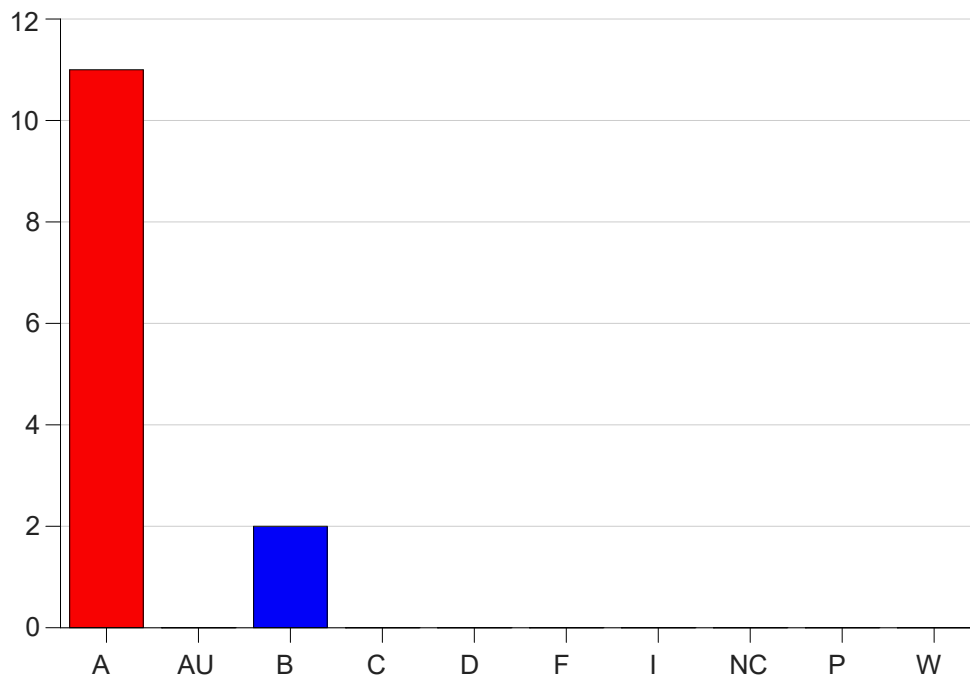

Louisiana State University Eunice

Grade Distribution by Course

2021 Fall Semester

Jan 19, 2022
9:33:04 AM

Course Work Course Number: ENGL2231

Course Work Count - All		A	AU	B	C	D	F	I	NC	P	W	Total
02	Fontenot,B	11	0	2	0	0	0	0	0	0	0	13
Total		11	0	2	0	0	0	0	0	0	0	13