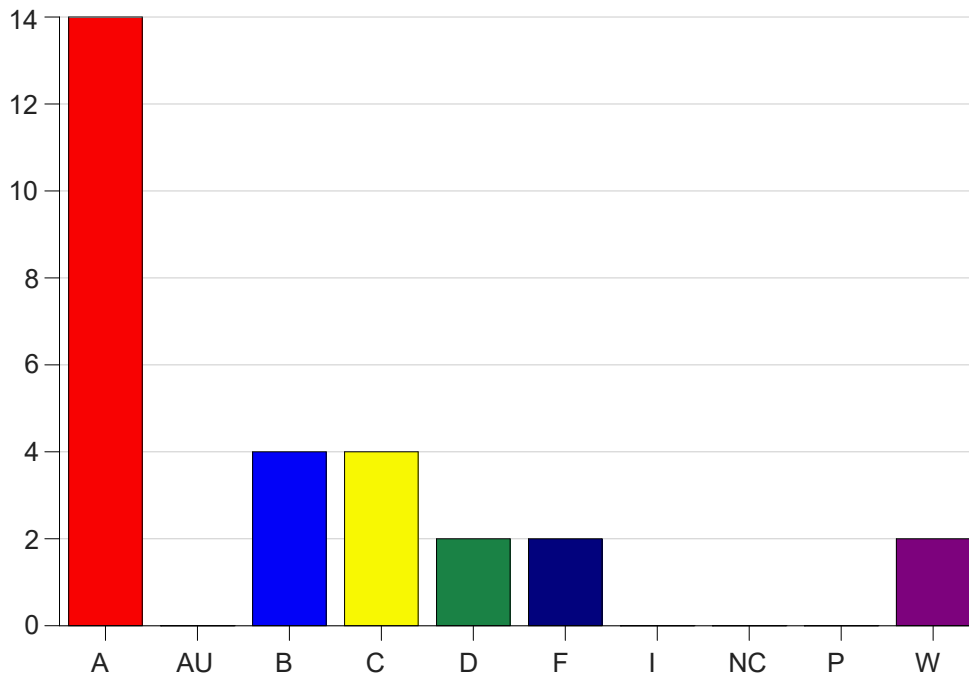

Louisiana State University Eunice

Grade Distribution by Course

2021 Fall Semester

Jan 19, 2022
9:33:04 AM

Course Work Course Number: ENGL2072

Course Work Count - All		A	AU	B	C	D	F	I	NC	P	W	Total
L6	Fontenot,B	14	0	4	4	2	2	0	0	0	2	28
Total		14	0	4	4	2	2	0	0	0	2	28