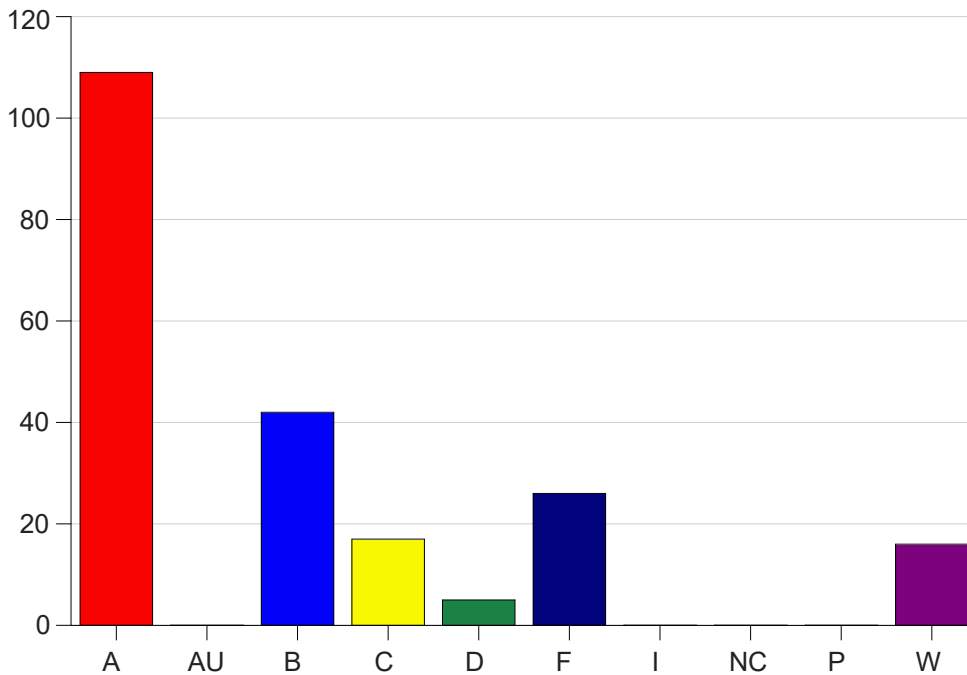

Louisiana State University Eunice

Grade Distribution by Course

2021 Fall Semester

Jan 19, 2022
9:33:04 AM

Course Work Course Number: SOCL2001

Course Work Count - All		A	AU	B	C	D	F	I	NC	P	W	Total
01	Robinson,J	20	0	3	7	0	5	0	0	0	2	37
02	Robinson,J	19	0	10	3	0	2	0	0	0	1	35
20	Mahoney,S	9	0	5	3	2	10	0	0	0	7	36
21	Robinson,J	23	0	9	2	2	2	0	0	0	1	39
25	Robinson,J	25	0	9	1	0	2	0	0	0	2	39
L1	Mahoney,S	13	0	6	1	1	5	0	0	0	3	29
Total		109	0	42	17	5	26	0	0	0	16	215