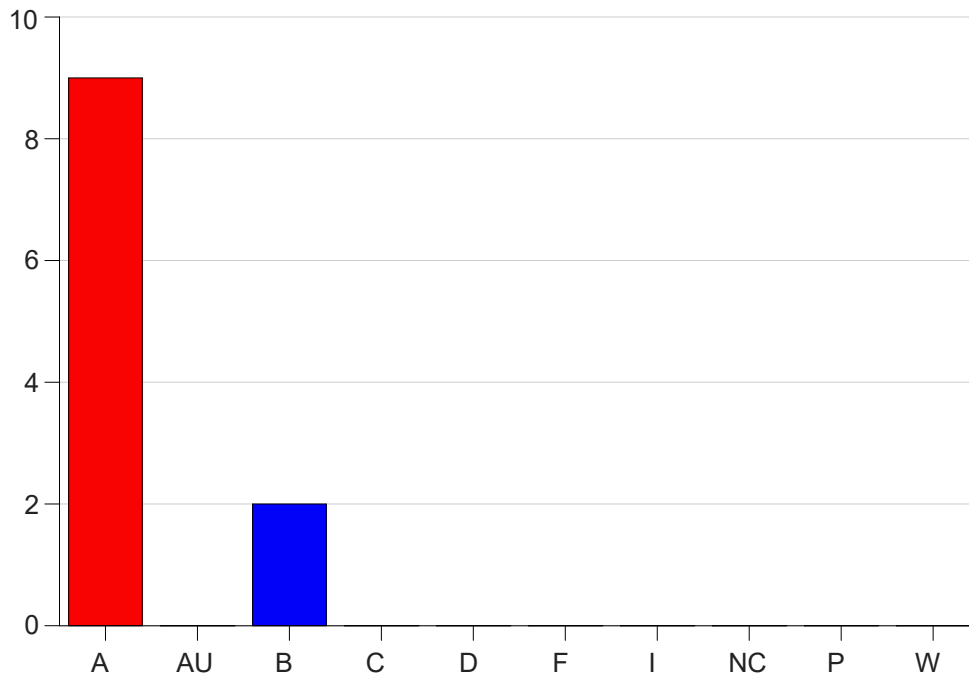

Louisiana State University Eunice

Grade Distribution by Course

2021 Fall Semester

Jan 19, 2022
9:33:04 AM

Course Work Course Number: CJ 2131

Course Work Count - All		A	AU	B	C	D	F	I	NC	P	W	Total
L1	DeCecca,J	9	0	2	0	0	0	0	0	0	0	11
Total		9	0	2	0	0	0	0	0	0	0	11