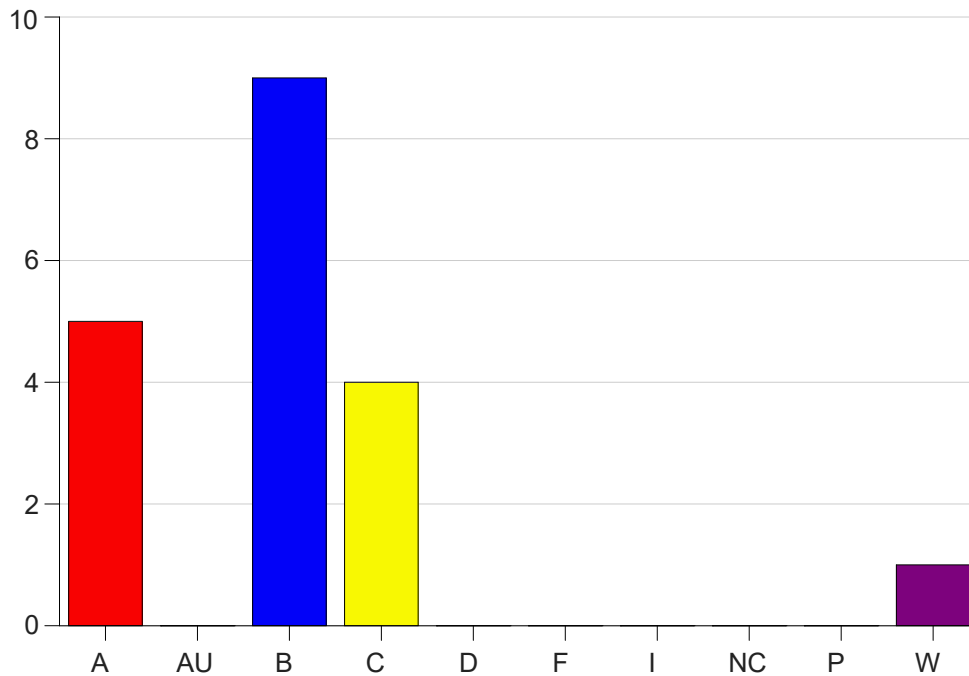

Louisiana State University Eunice

Grade Distribution by Course

2021 Fall Semester

Jan 19, 2022
9:33:04 AM

Course Work Course Number: HPRE2507

Course Work Count - All		A	AU	B	C	D	F	I	NC	P	W	Total
01	Andrus,R	5	0	9	4	0	0	0	0	0	1	19
Total		5	0	9	4	0	0	0	0	0	1	19