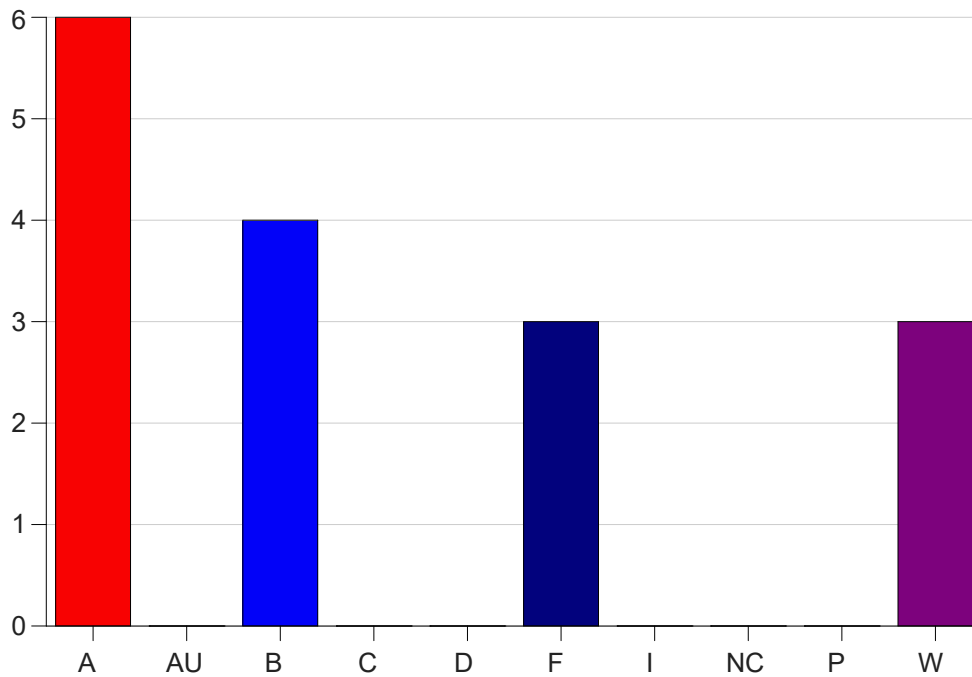

Louisiana State University Eunice

Grade Distribution by Course

2021 Fall Semester

Jan 19, 2022
9:33:04 AM

Course Work Course Number: SOCL2501

Course Work Count - All		A	AU	B	C	D	F	I	NC	P	W	Total
20	Mahoney,S	3	0	1	0	0	1	0	0	0	3	8
C6	Mahoney,S	3	0	3	0	0	2	0	0	0	0	8
Total		6	0	4	0	0	3	0	0	0	3	16