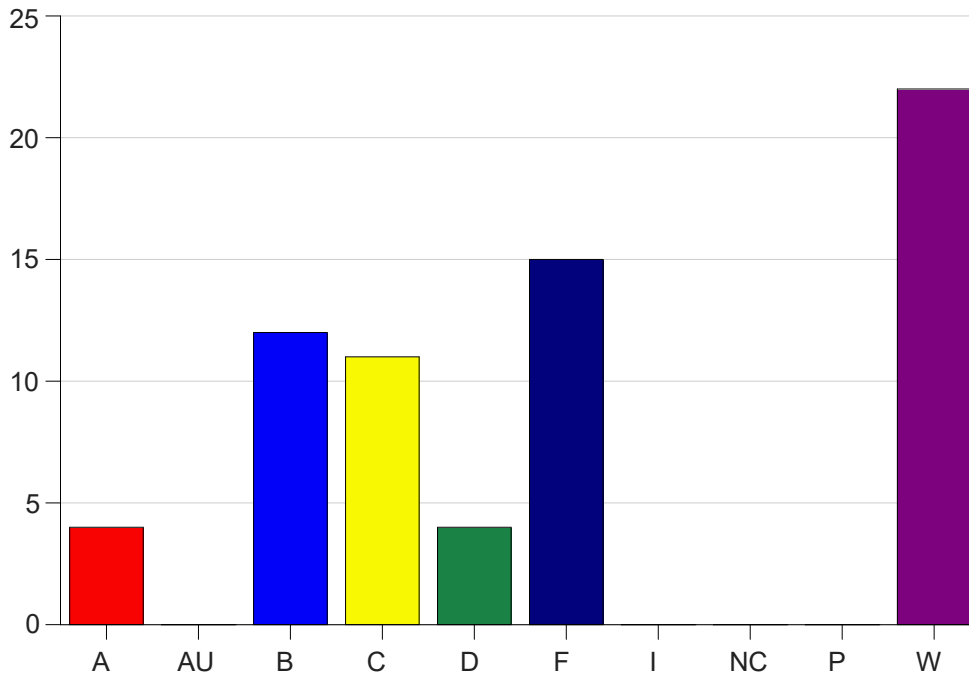

Louisiana State University Eunice

Grade Distribution by Course

2021 Fall Semester

Jan 19, 2022
9:33:04 AM

Course Work Course Number: MATH0021

Course Work Count - All		A	AU	B	C	D	F	I	NC	P	W	Total
01	Miller, C	1	0	4	3	4	3	0	0	0	1	16
25	Henry, H	0	0	7	4	0	7	0	0	0	8	26
81	Vidrine, J	3	0	1	1	0	5	0	0	0	13	23
A3	Semones, G	0	0	0	3	0	0	0	0	0	0	3
Total		4	0	12	11	4	15	0	0	0	22	68