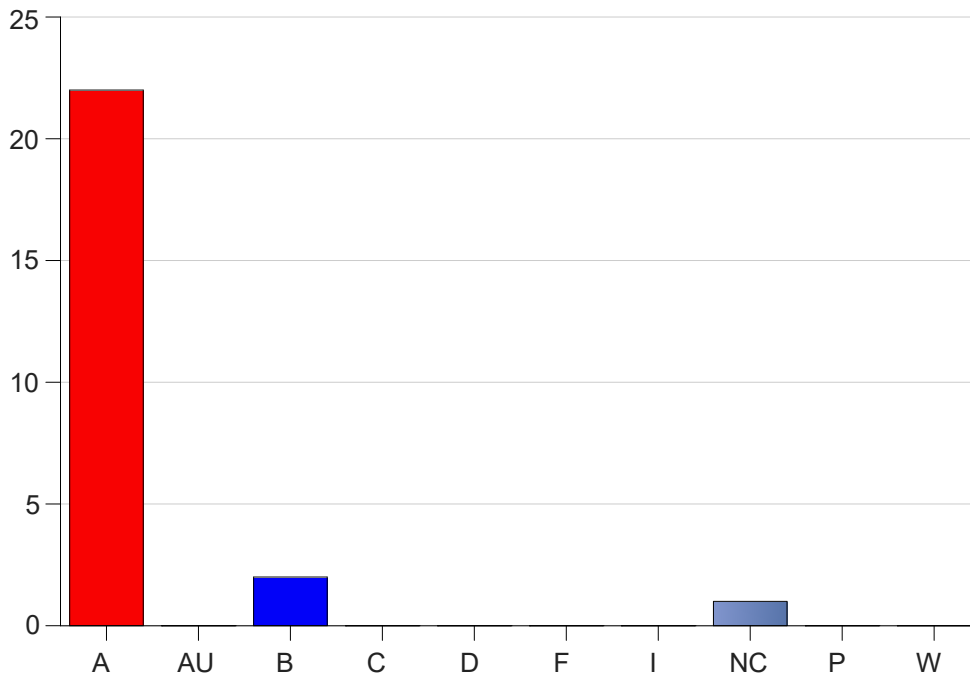

Louisiana State University Eunice

Grade Distribution by Course

2021 Fall Semester

Jan 19, 2022
9:33:04 AM

Course Work Course Number: RADT1092

Course Work Count - All		A	AU	B	C	D	F	I	NC	P	W	Total
91	Dustin,M	22	0	2	0	0	0	0	1	0	0	25
Total		22	0	2	0	0	0	0	1	0	0	25