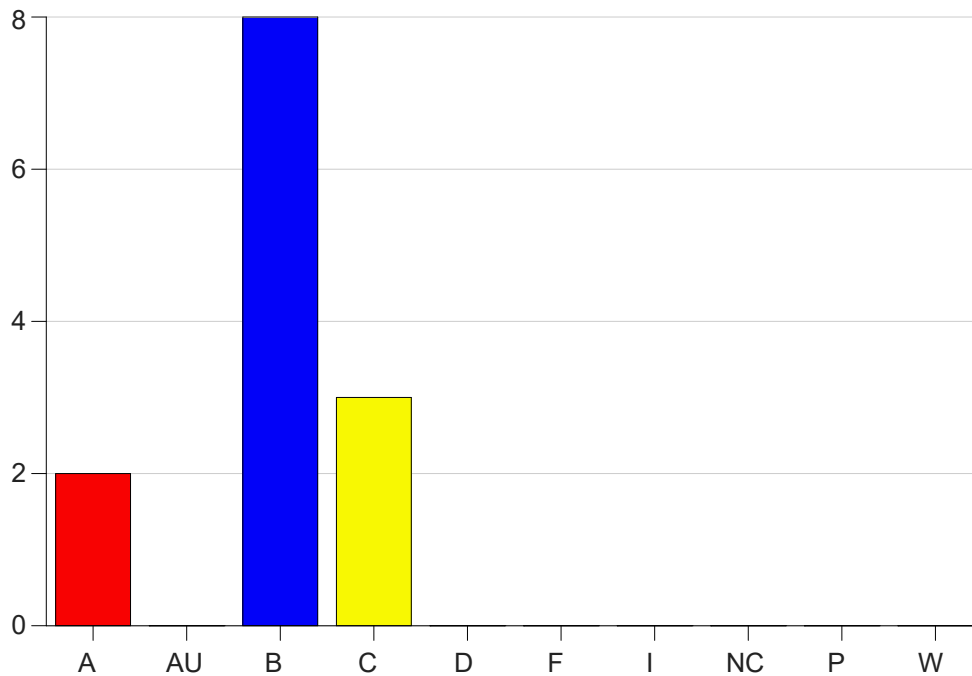

Louisiana State University Eunice

Grade Distribution by Course

2021 Fall Semester

Jan 19, 2022
9:33:04 AM

Course Work Course Number: RC 2025

Course Work Count - All		A	AU	B	C	D	F	I	NC	P	W	Total
01	Wyble,M	2	0	8	3	0	0	0	0	0	0	13
Total		2	0	8	3	0	0	0	0	0	0	13