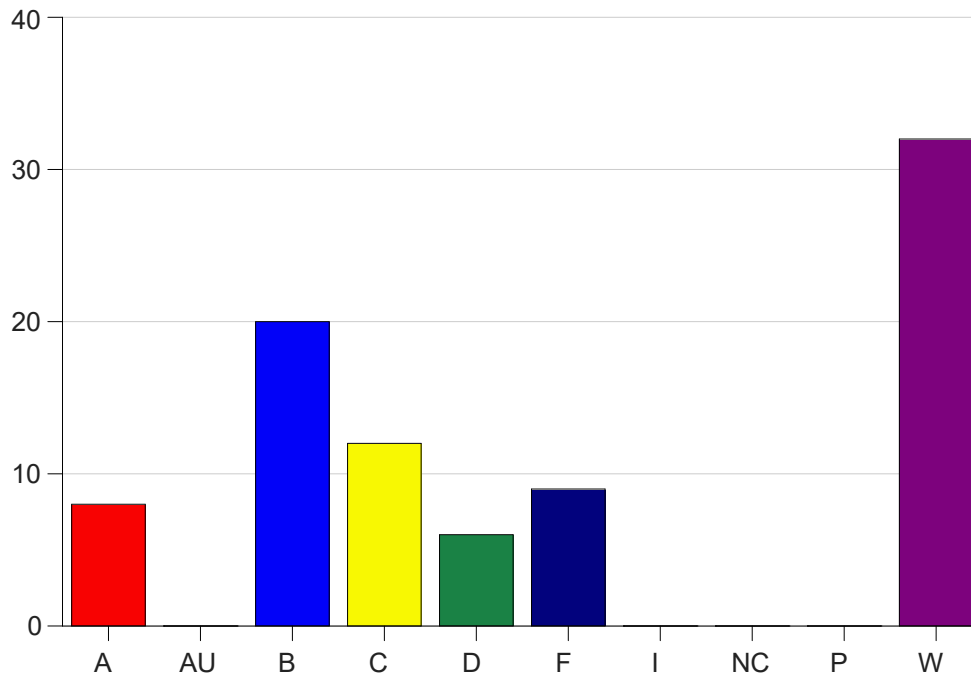

Louisiana State University Eunice

Grade Distribution by Course

2021 Fall Semester

Jan 19, 2022
9:33:04 AM

Course Work Course Number: BIOL1201

Course Work Count - All		A	AU	B	C	D	F	I	NC	P	W	Total
01	Jariel,D	3	0	12	4	5	2	0	0	0	3	29
02	Hamlin,J	5	0	8	8	1	7	0	0	0	29	58
Total		8	0	20	12	6	9	0	0	0	32	87