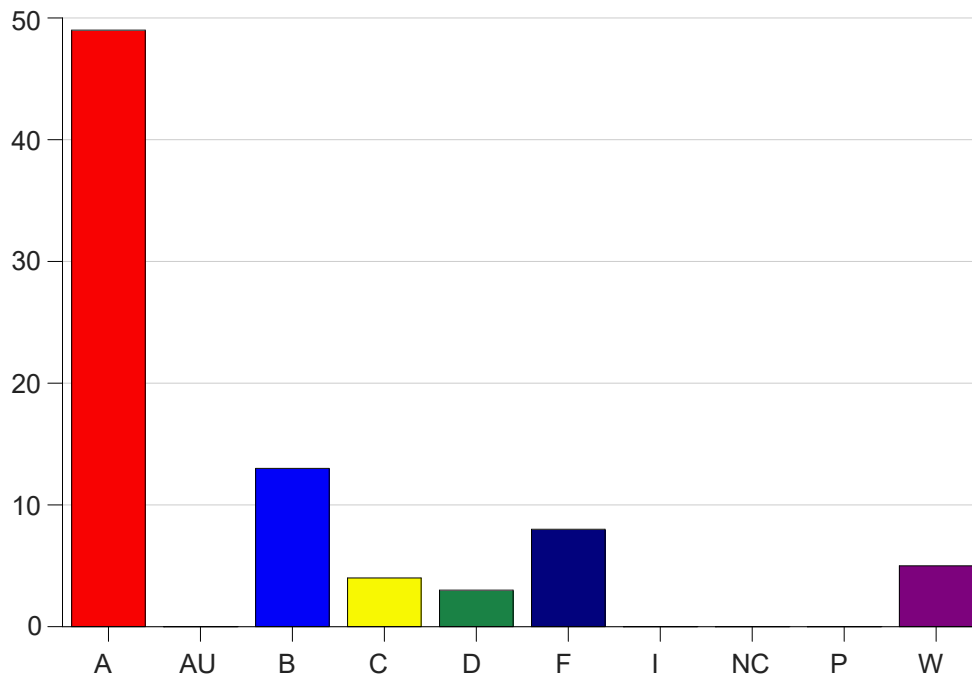

Louisiana State University Eunice

Grade Distribution by Course

2021 Fall Semester

Jan 19, 2022
9:33:04 AM

Course Work Course Number: CMST2010

Course Work Count - All		A	AU	B	C	D	F	I	NC	P	W	Total
02	Eldredge,J	10	0	3	0	0	0	0	0	0	0	13
25	Eldredge,J	14	0	6	1	1	1	0	0	0	5	28
C6	Walker, B	12	0	1	1	0	3	0	0	0	0	17
L1	Walker, B	13	0	3	2	2	4	0	0	0	0	24
Total		49	0	13	4	3	8	0	0	0	5	82