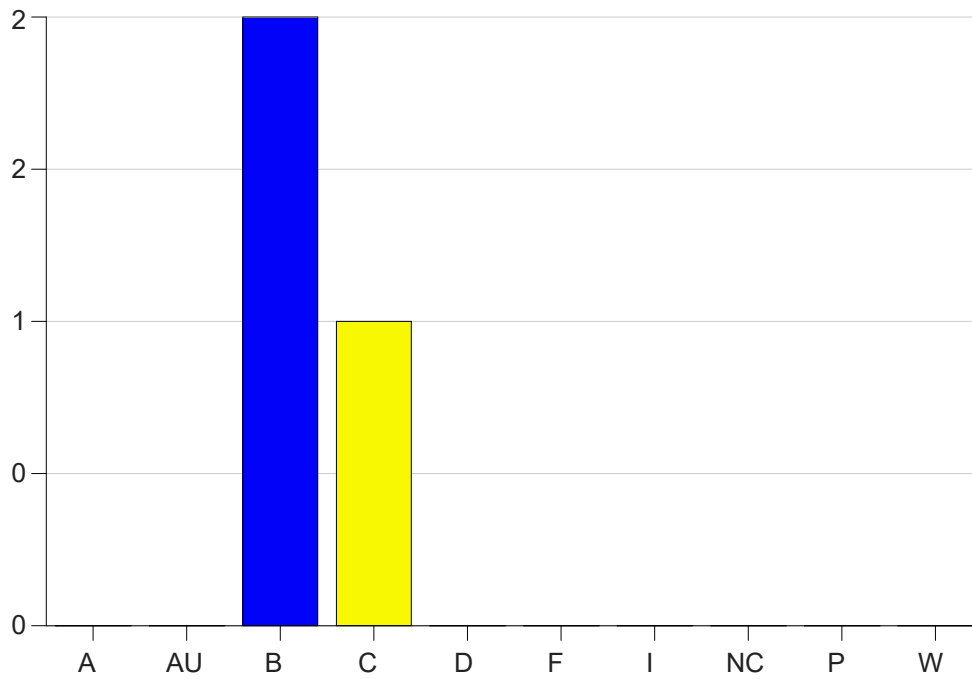

Louisiana State University Eunice

Grade Distribution by Course

2021 Fall Semester

Jan 19, 2022
9:33:04 AM

Course Work Course Number: PHSC1002

Course Work Count - All		A	AU	B	C	D	F	I	NC	P	W	Total
01	Rai,P	0	0	2	1	0	0	0	0	0	0	3
Total		0	0	2	1	0	0	0	0	0	0	3