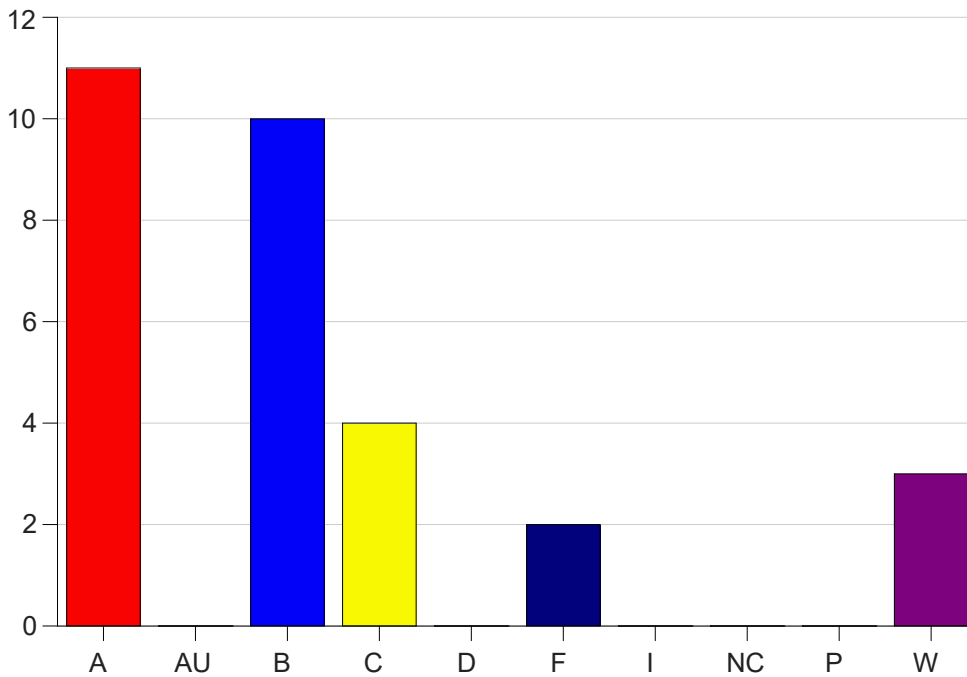

Louisiana State University Eunice

Grade Distribution by Course

2021 Fall Semester

Jan 19, 2022
9:33:04 AM

Course Work Course Number: ALLH1620

Course Work Count - All		A	AU	B	C	D	F	I	NC	P	W	Total
25	Sweet, K	9	0	9	2	0	1	0	0	0	3	24
26	Sweet, K	2	0	1	2	0	1	0	0	0	0	6
Total		11	0	10	4	0	2	0	0	0	3	30