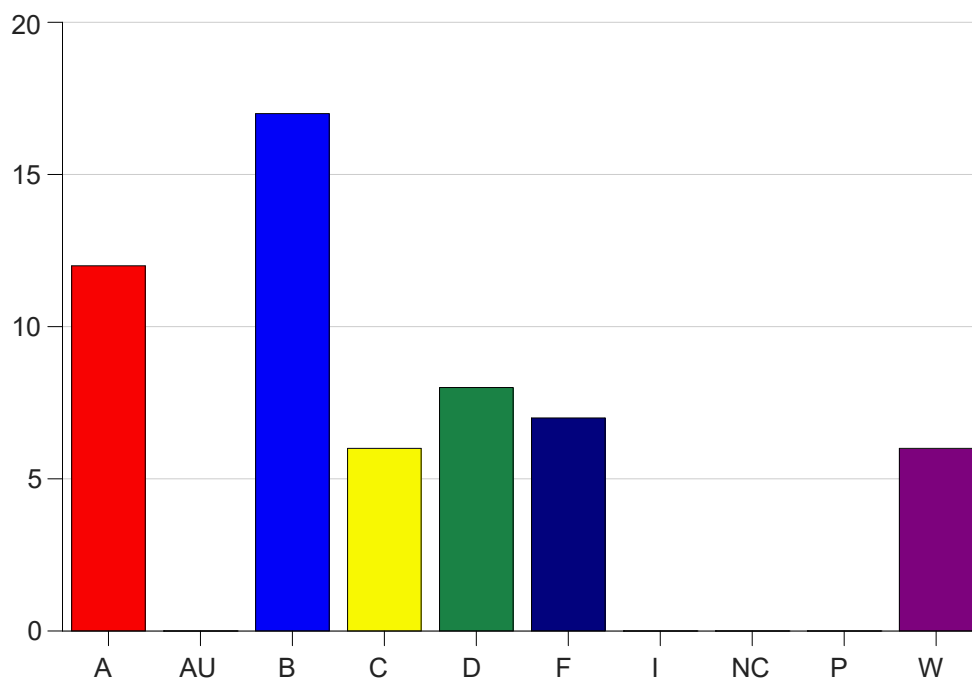

Louisiana State University Eunice

Grade Distribution by Course

2021 Fall Semester

Jan 19, 2022
9:33:04 AM

Course Work Course Number: CHEM1201

Course Work Count - All		A	AU	B	C	D	F	I	NC	P	W	Total
01	Rai,P	2	0	1	1	2	2	0	0	0	0	8
02	Borill, B	10	0	16	5	6	5	0	0	0	6	48
Total		12	0	17	6	8	7	0	0	0	6	56