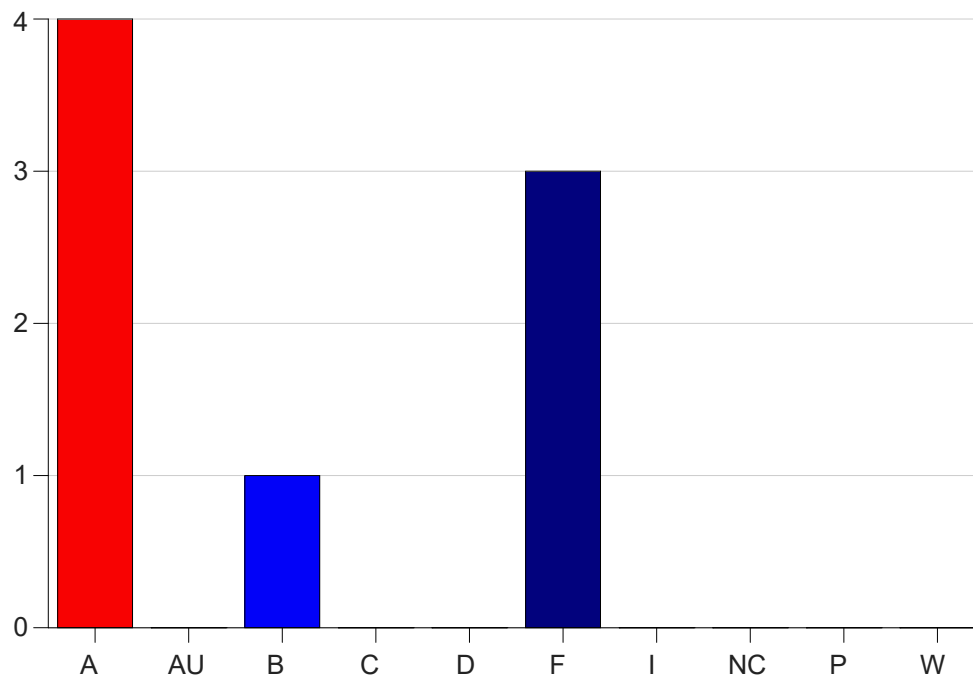

Louisiana State University Eunice

Grade Distribution by Course

2021 Fall Semester

Jan 19, 2022
9:33:04 AM

Course Work Course Number: CJ 2132

Course Work Count - All		A	AU	B	C	D	F	I	NC	P	W	Total
L1	Spencer,W	4	0	1	0	0	3	0	0	0	0	8
Total		4	0	1	0	0	3	0	0	0	0	8