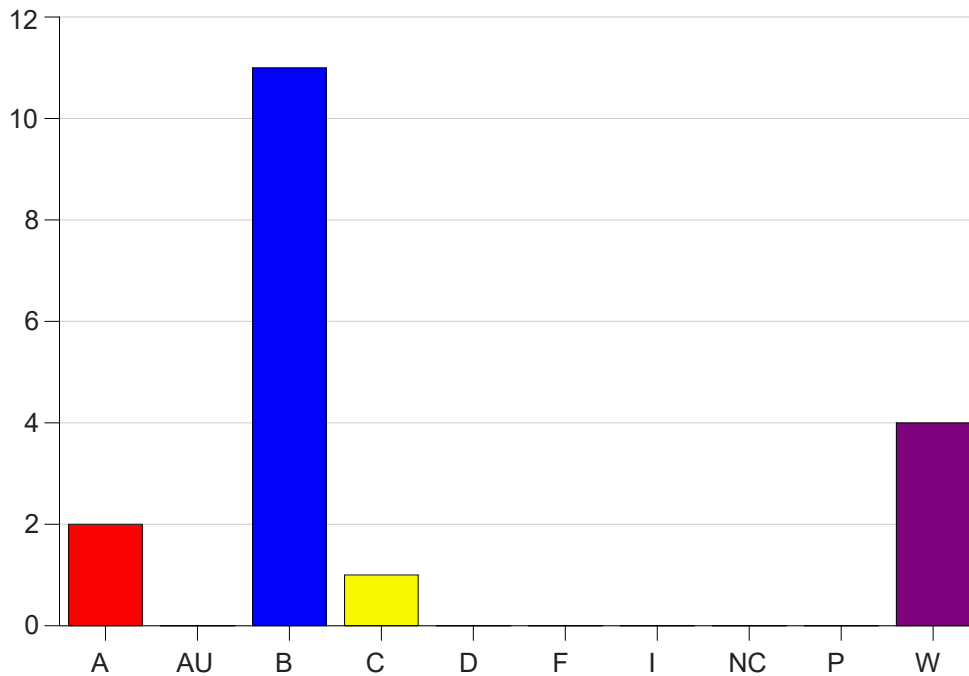

Louisiana State University Eunice

Grade Distribution by Course

2021 Fall Semester

Jan 19, 2022
9:33:04 AM

Course Work Course Number: RC 2013

Course Work Count - All		A	AU	B	C	D	F	I	NC	P	W	Total
01	Asbury,D	2	0	11	1	0	0	0	0	0	4	18
Total		2	0	11	1	0	0	0	0	0	4	18