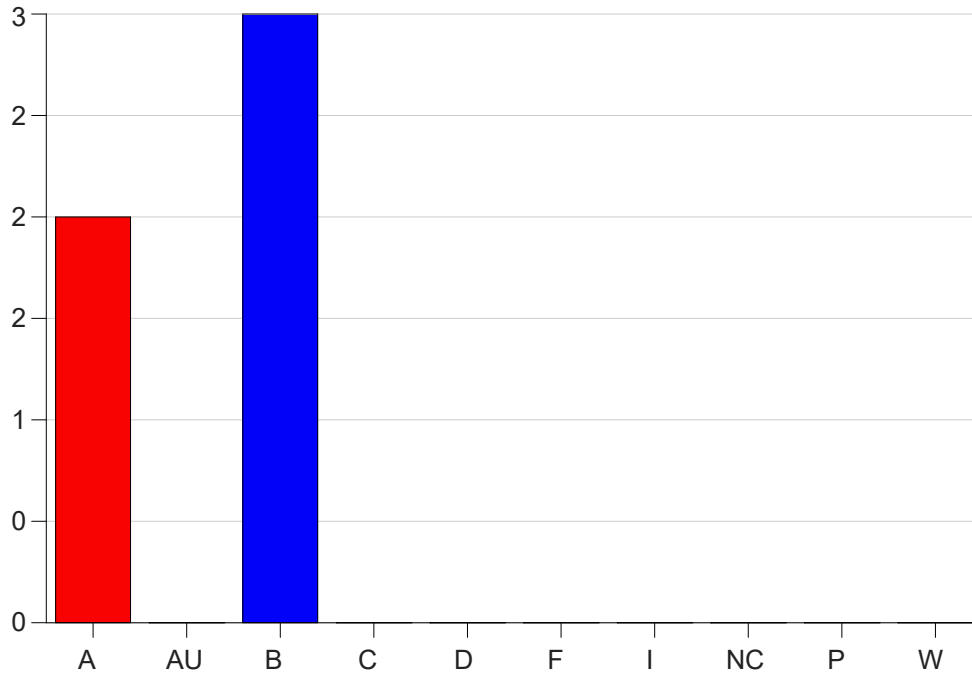

Louisiana State University Eunice

Grade Distribution by Course

2021 Fall Semester

Jan 19, 2022
9:33:04 AM

Course Work Course Number: BADM2050

Course Work Count - All		A	AU	B	C	D	F	I	NC	P	W	Total
25	Thibodeaux	2	0	3	0	0	0	0	0	0	0	5
Total		2	0	3	0	0	0	0	0	0	0	5