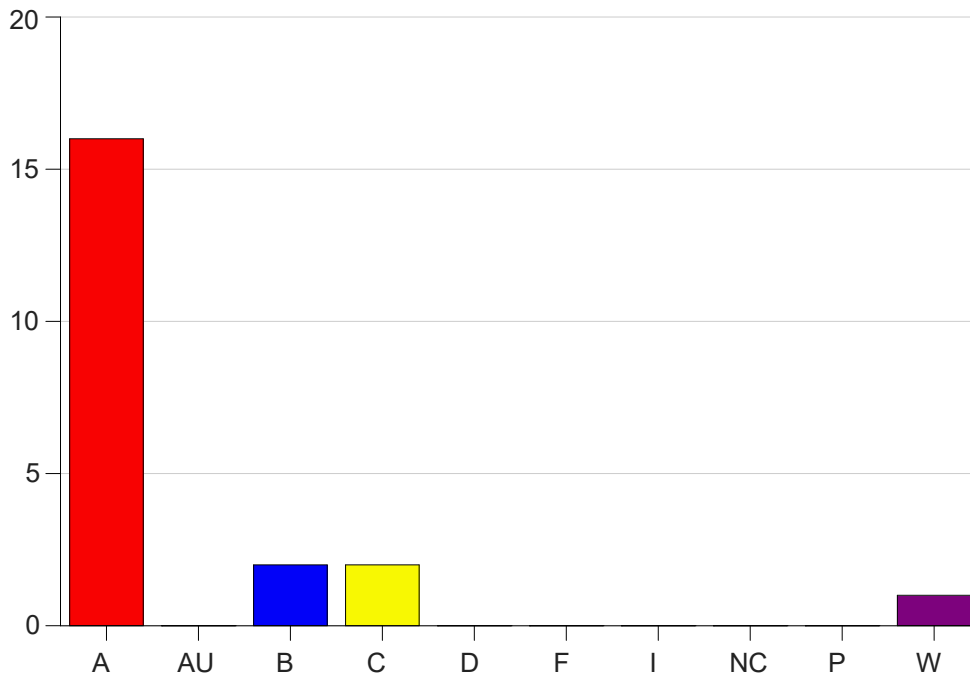

Louisiana State University Eunice

Grade Distribution by Course

2021 Fall Semester

Jan 19, 2022
9:33:04 AM

Course Work Course Number: ALLH1000

Course Work Count - All		A	AU	B	C	D	F	I	NC	P	W	Total
25	Sonnier,A	16	0	2	2	0	0	0	0	0	1	21
Total		16	0	2	2	0	0	0	0	0	1	21