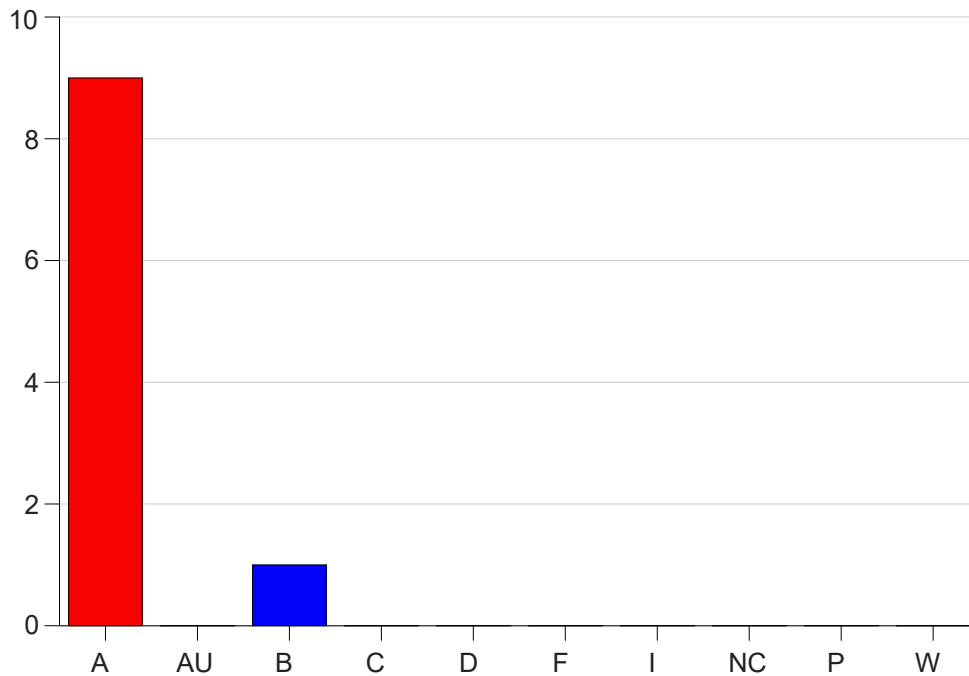

Louisiana State University Eunice

Grade Distribution by Course

2021 Fall Semester

Jan 19, 2022
9:33:04 AM

Course Work Course Number: CSC 2264

Course Work Count - All		A	AU	B	C	D	F	I	NC	P	W	Total
01	Seeder, L	9	0	1	0	0	0	0	0	0	0	10
Total		9	0	1	0	0	0	0	0	0	0	10