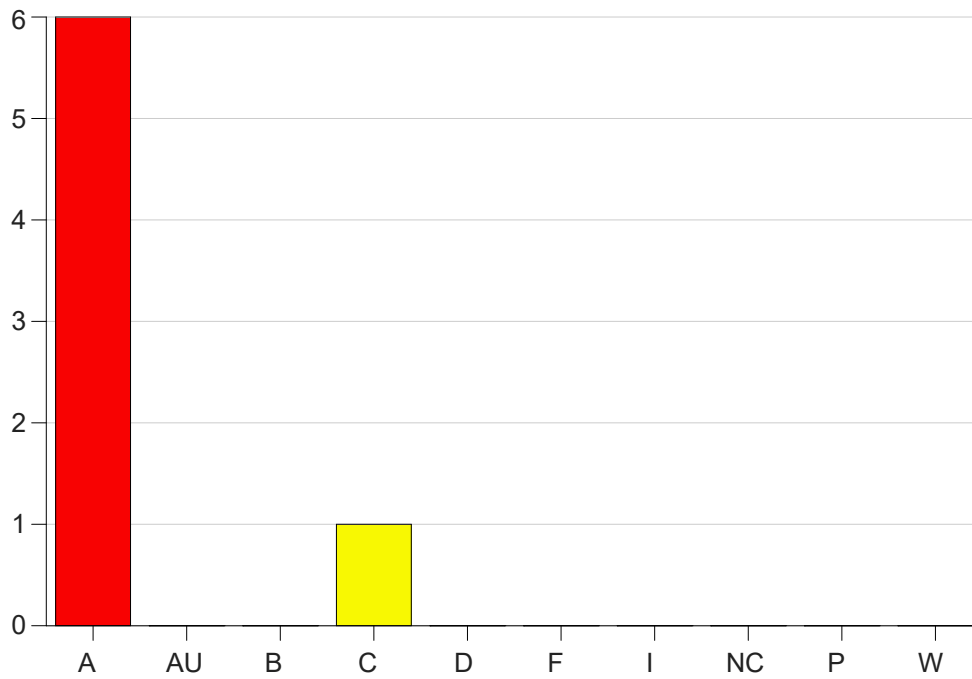

Louisiana State University Eunice

Grade Distribution by Course

2021 Fall Semester

Jan 19, 2022
9:33:04 AM

Course Work Course Number: FSCI2502

Course Work Count - All		A	AU	B	C	D	F	I	NC	P	W	Total
C1	Hally,R	6	0	0	1	0	0	0	0	0	0	7
Total		6	0	0	1	0	0	0	0	0	0	7