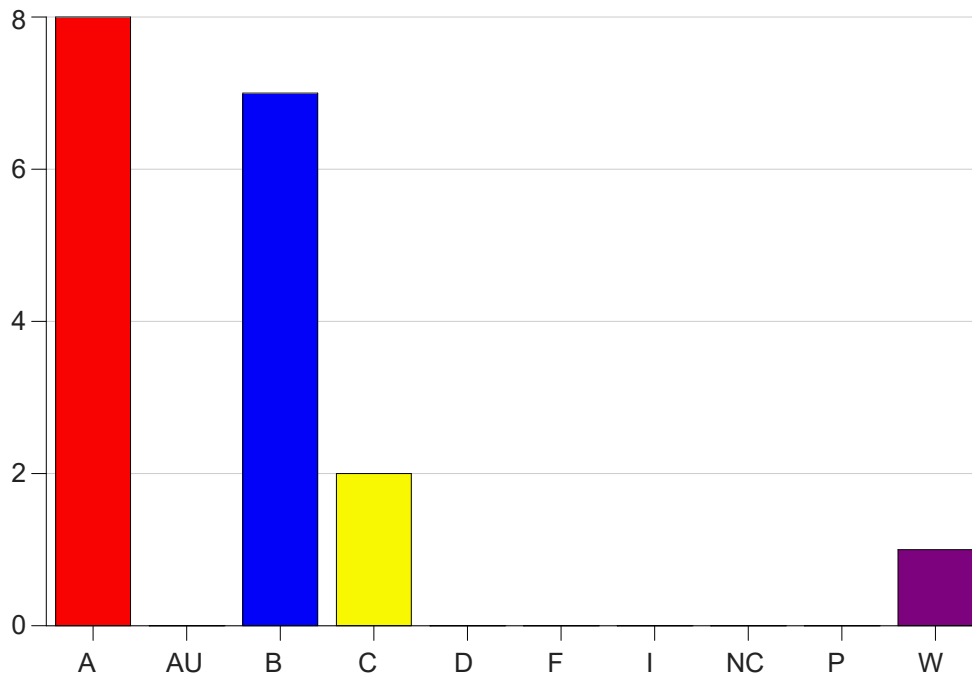

Louisiana State University Eunice

Grade Distribution by Course

2021 Fall Semester

Jan 19, 2022
9:33:04 AM

Course Work Course Number: CJ 2133

Course Work Count - All		A	AU	B	C	D	F	I	NC	P	W	Total
L6	Herko, J	8	0	7	2	0	0	0	0	0	1	18
Total		8	0	7	2	0	0	0	0	0	1	18