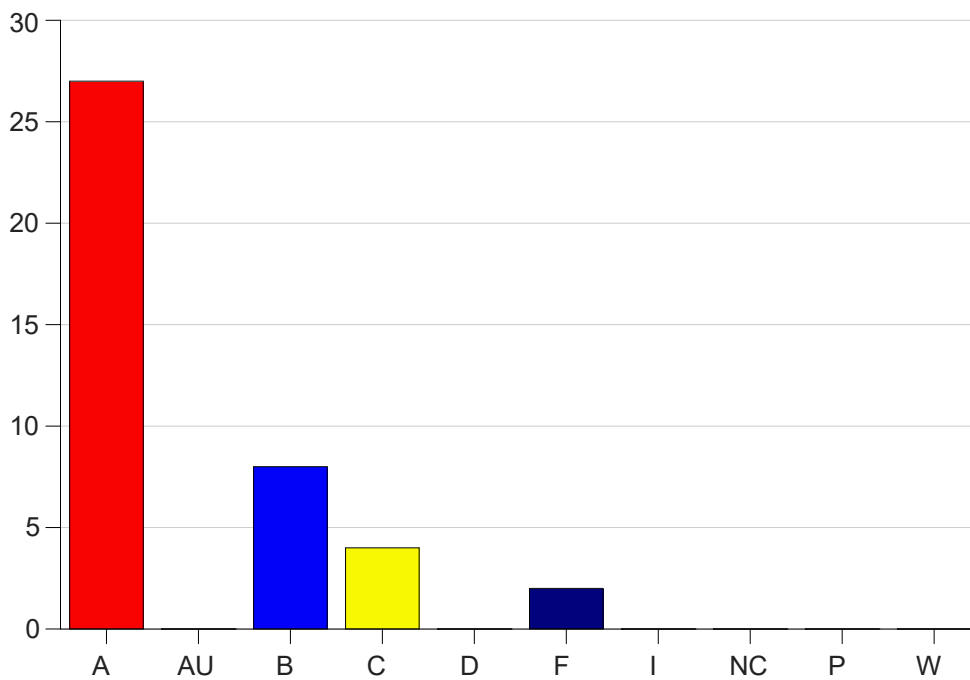

Louisiana State University Eunice

Grade Distribution by Course

2021 Fall Semester

Jan 19, 2022
9:33:04 AM

Course Work Course Number: ISDS2100

Course Work Count - All		A	AU	B	C	D	F	I	NC	P	W	Total
25	May,N	13	0	5	1	0	2	0	0	0	0	21
26	May,N	14	0	3	3	0	0	0	0	0	0	20
Total		27	0	8	4	0	2	0	0	0	0	41