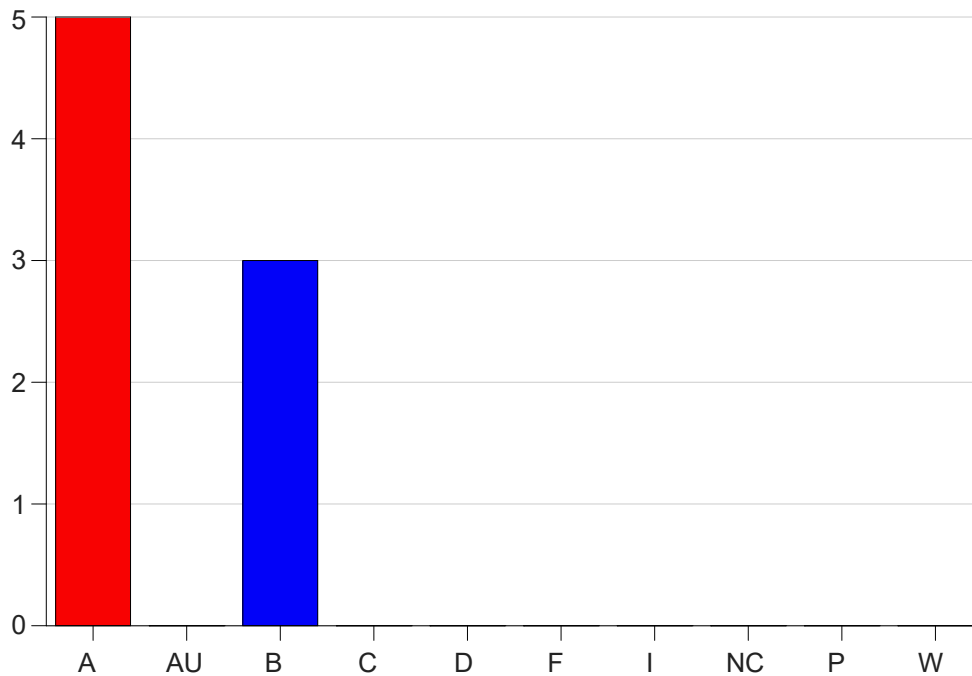

Louisiana State University Eunice

Grade Distribution by Course

2021 Fall Semester

Jan 19, 2022
9:33:04 AM

Course Work Course Number: NURS2556

Course Work Count - All		A	AU	B	C	D	F	I	NC	P	W	Total
25	Denker,J	5	0	3	0	0	0	0	0	0	0	8
Total		5	0	3	0	0	0	0	0	0	0	8