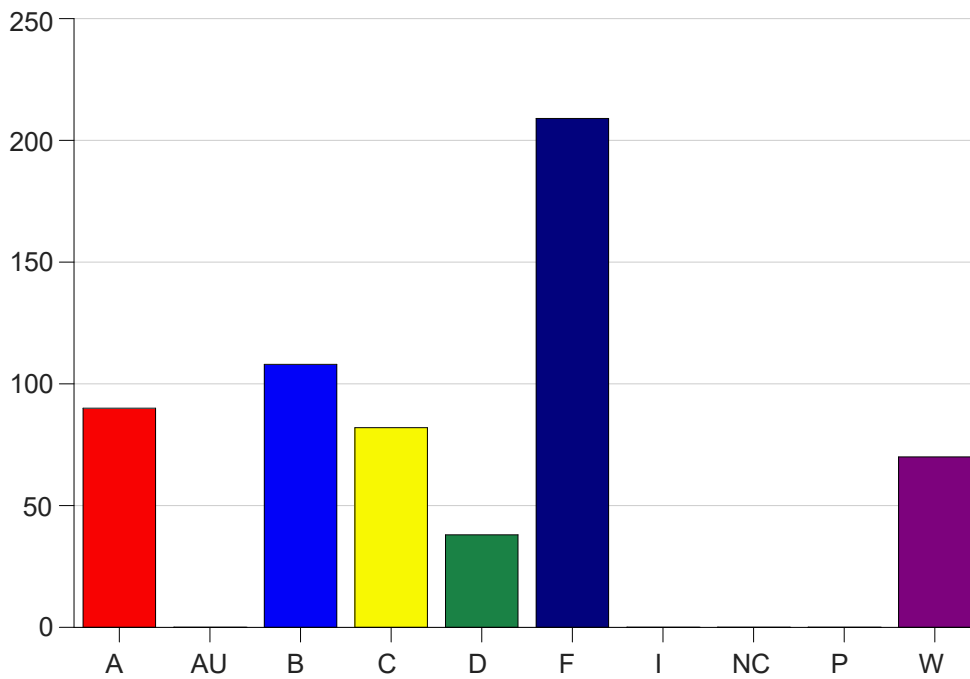

Louisiana State University Eunice

Grade Distribution by Course

2021 Fall Semester

Jan 19, 2022
9:33:04 AM

Louisiana State University Eunice

Grade Distribution by Course

2021 Fall Semester

Jan 19, 2022
9:33:04 AM

Course Work Course Number: MATH0015

Course Work Count - All		A	AU	B	C	D	F	I	NC	P	W	Total
01	Christia,R	0	0	5	4	3	6	0	0	0	6	24
02	Christia,R	0	0	1	5	1	6	0	0	0	4	17
25	Henry, H	2	0	5	5	2	7	0	0	0	4	25
26	Bryant,R	1	0	3	2	1	7	0	0	0	5	19
80	Dunlap,A	1	0	2	5	0	13	1	0	0	4	26
81	Christia,R	1	0	1	2	0	2	0	0	0	3	9
86	Fowler,P	0	0	0	0	0	1	0	0	0	0	1
L6	Jean, J	3	0	9	4	0	2	0	0	0	4	22
L7	Bryant,R	1	0	2	1	0	11	0	0	0	0	15
Total		9	0	28	28	7	55	1	0	0	30	158