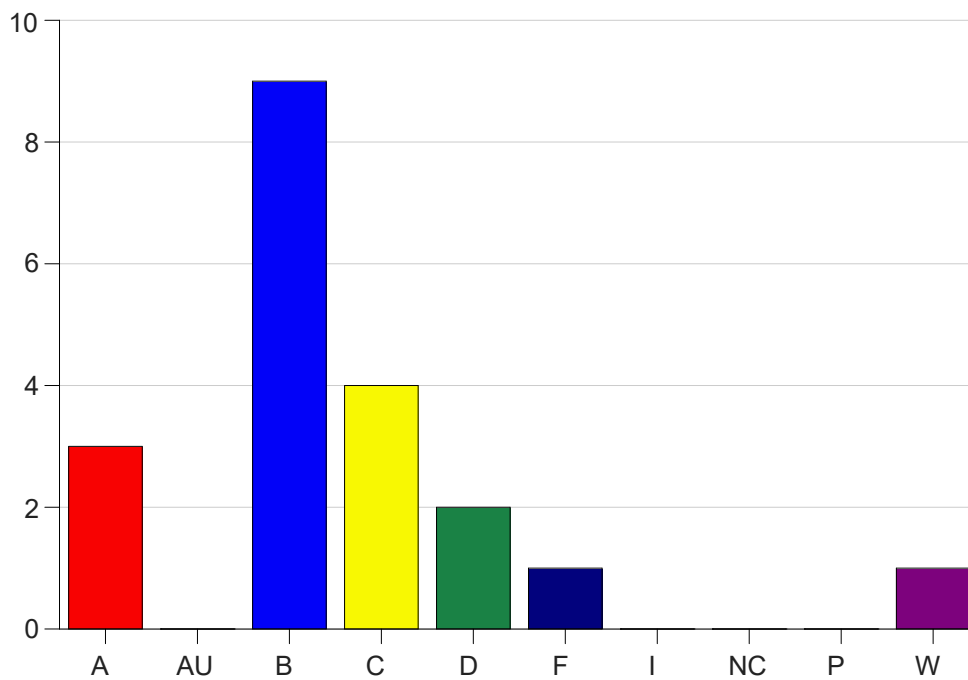

Louisiana State University Eunice

Grade Distribution by Course

2021 Fall Semester

Jan 19, 2022
9:33:04 AM

Course Work Course Number: ECON2010

Course Work Count - All		A	AU	B	C	D	F	I	NC	P	W	Total
25	Bergan, N	3	0	7	3	1	1	0	0	0	1	16
C1	Bergan, N	0	0	2	1	1	0	0	0	0	0	4
Total		3	0	9	4	2	1	0	0	0	1	20