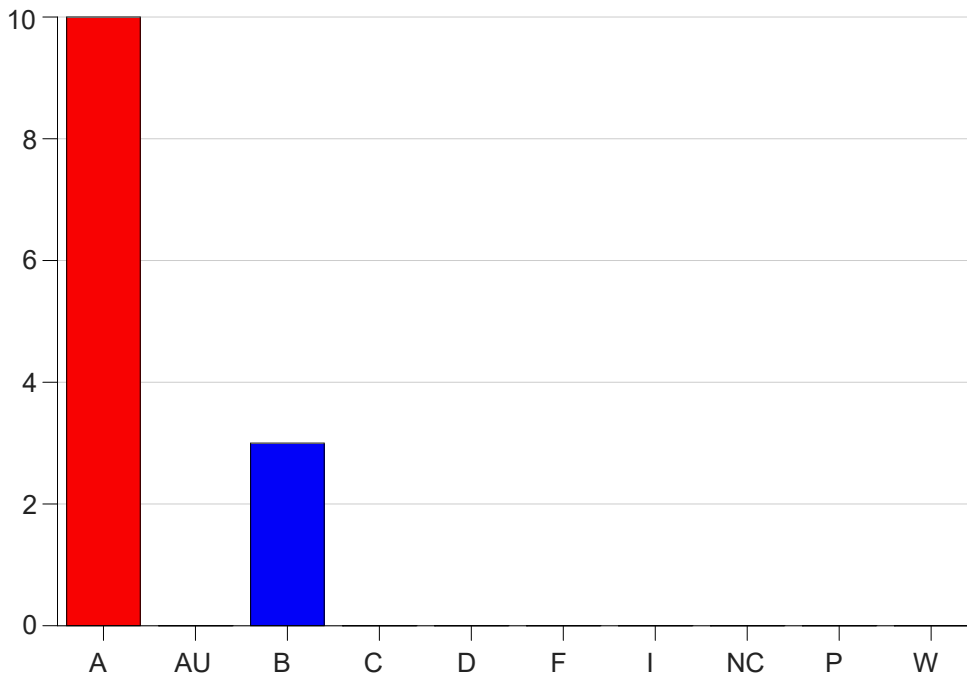

Louisiana State University Eunice

Grade Distribution by Course

2021 Fall Semester

Jan 19, 2022
9:33:04 AM

Course Work Course Number: CSC 2340

Course Work Count - All		A	AU	B	C	D	F	I	NC	P	W	Total
25	Burkes, C	10	0	3	0	0	0	0	0	0	0	13
Total		10	0	3	0	0	0	0	0	0	0	13