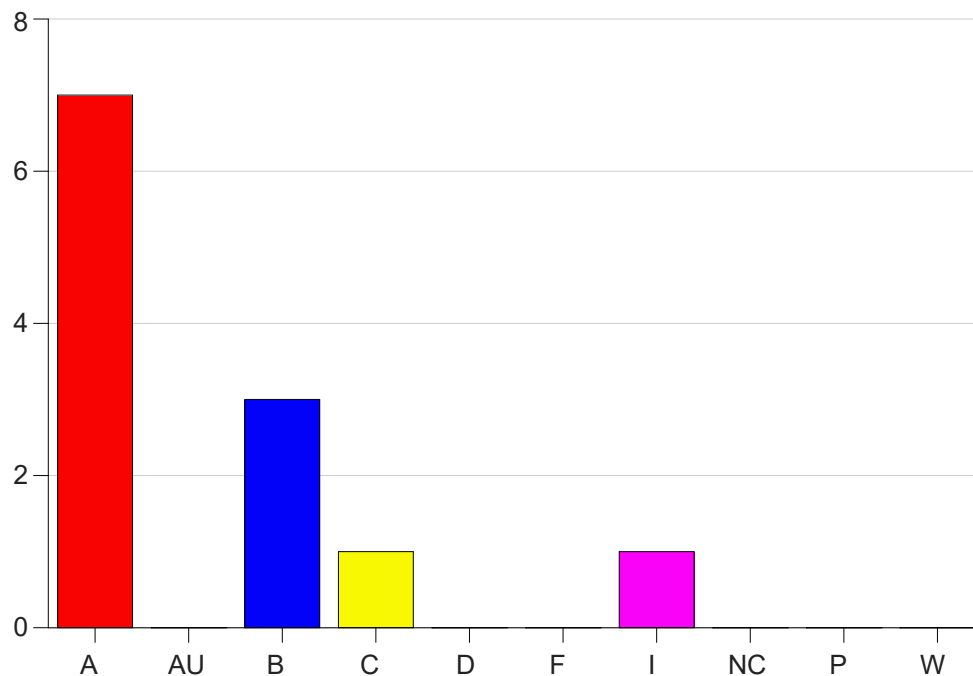

Louisiana State University Eunice

Grade Distribution by Course

2021 Fall Semester

Jan 19, 2022
9:33:04 AM

Course Work Course Number: CSC 2253

Course Work Count - All		A	AU	B	C	D	F	I	NC	P	W	Total
01	Seeder, L	7	0	3	1	0	0	1	0	0	0	12
Total		7	0	3	1	0	0	1	0	0	0	12