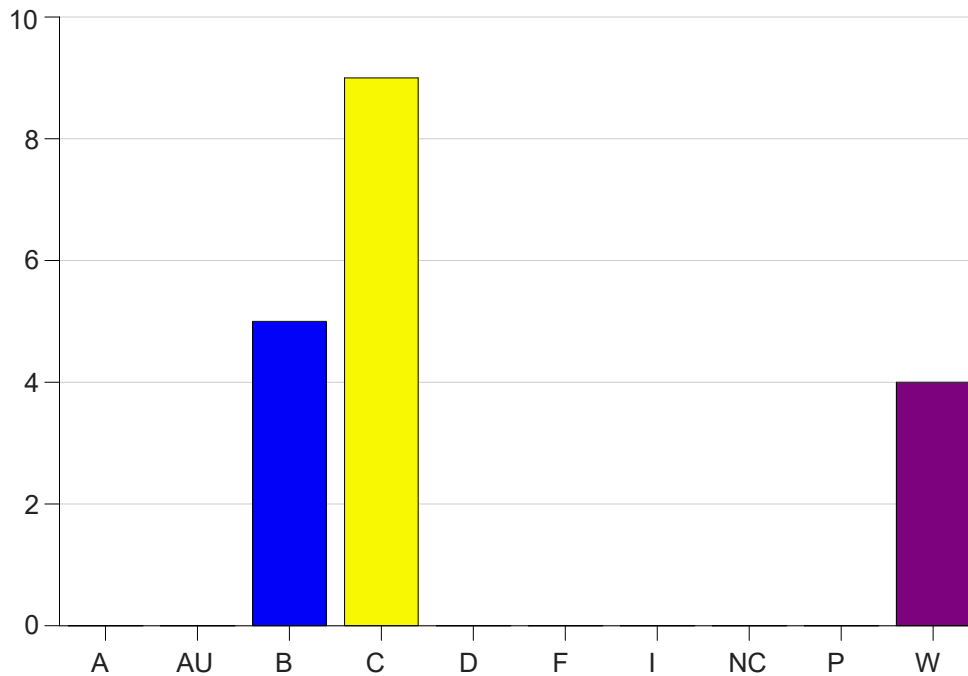

Louisiana State University Eunice

Grade Distribution by Course

2021 Fall Semester

Jan 19, 2022
9:33:04 AM

Course Work Course Number: RC 2011

Course Work Count - All		A	AU	B	C	D	F	I	NC	P	W	Total
01	Wyble,M	0	0	5	9	0	0	0	0	0	4	18
Total		0	0	5	9	0	0	0	0	0	4	18