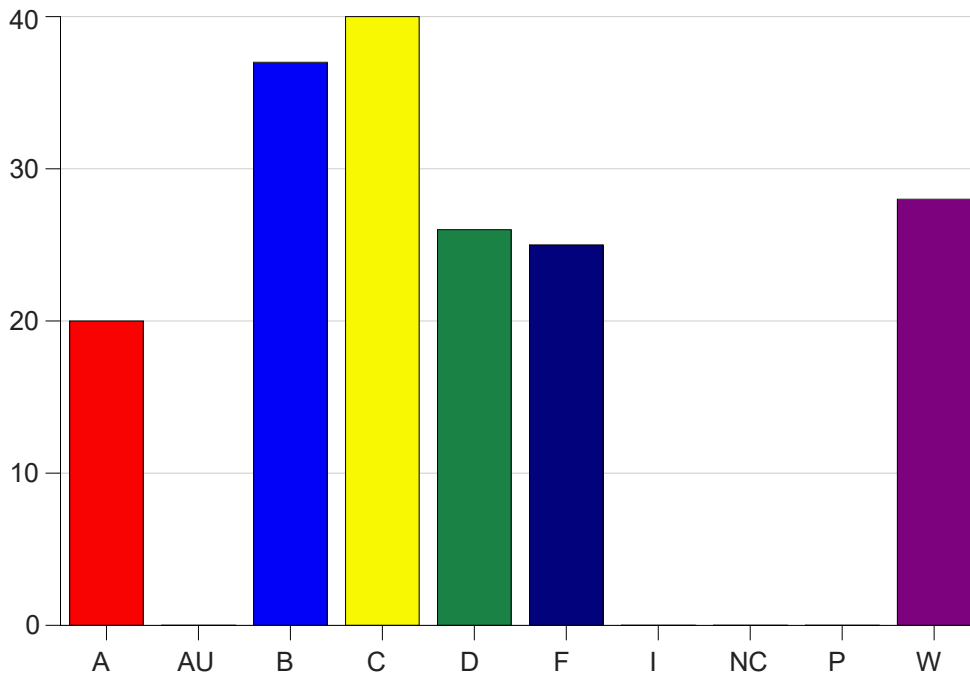

Louisiana State University Eunice

Grade Distribution by Course

2021 Fall Semester

Jan 19, 2022
9:33:04 AM

Course Work Course Number: MATH1425

Course Work Count - All		A	AU	B	C	D	F	I	NC	P	W	Total
01	Christia,R	1	0	5	6	8	7	0	0	0	7	34
03	Jean, J	3	0	5	6	7	3	0	0	0	3	27
04	Dunlap,A	4	0	14	11	4	1	0	0	0	2	36
25	Henry, H	5	0	5	6	2	3	0	0	0	7	28
26	Bryant,R	2	0	3	6	2	7	0	0	0	7	27
L6	Vidrine, E	5	0	5	5	3	4	0	0	0	2	24
Total		20	0	37	40	26	25	0	0	0	28	176