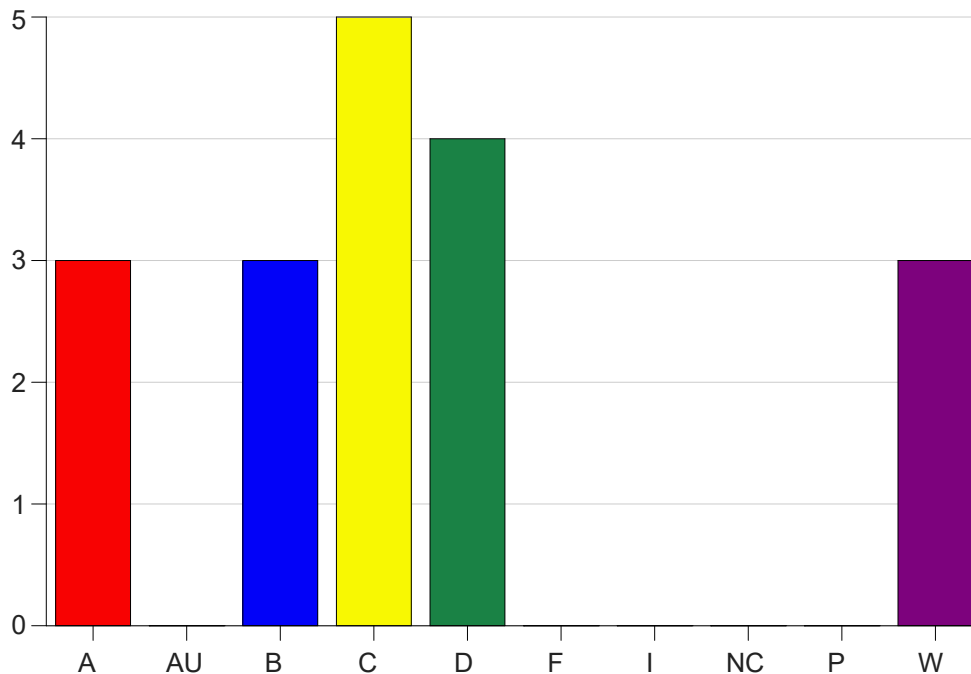

Louisiana State University Eunice

Grade Distribution by Course

2021 Fall Semester

Jan 19, 2022
9:33:04 AM

Course Work Course Number: MATH1018

Course Work Count - All		A	AU	B	C	D	F	I	NC	P	W	Total
01	Parrino,G	3	0	3	5	4	0	0	0	0	3	18
Total		3	0	3	5	4	0	0	0	0	3	18