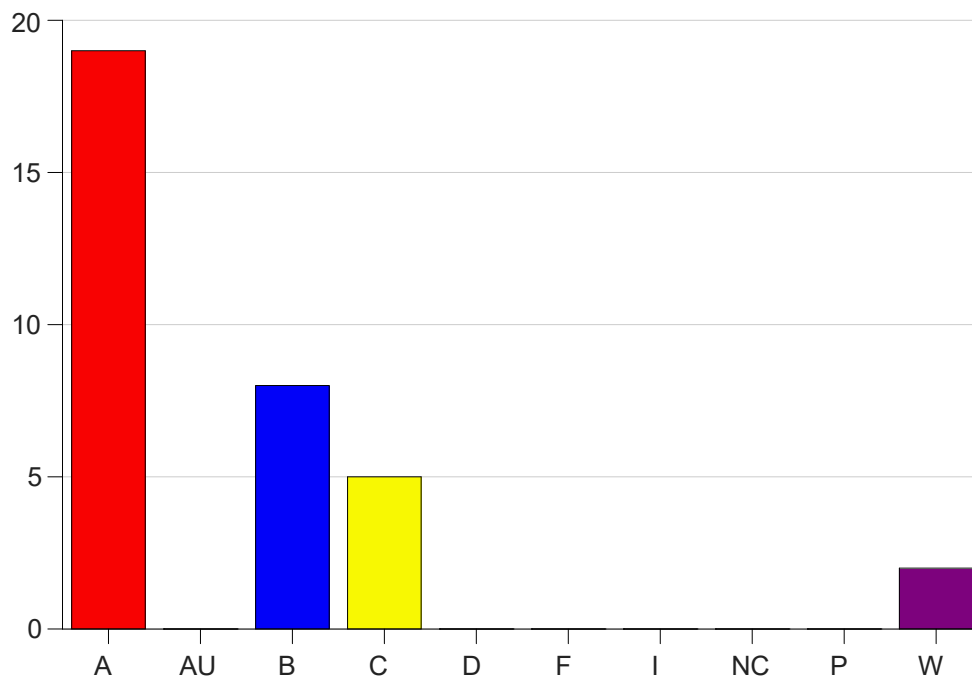

Louisiana State University Eunice

Grade Distribution by Course

2021 Fall Semester

Jan 19, 2022
9:33:04 AM

Course Work Course Number: ACCT2101

Course Work Count - All		A	AU	B	C	D	F	I	NC	P	W	Total
01	Beshears,M	5	0	4	1	0	0	0	0	0	1	11
25	Beshears,M	14	0	4	4	0	0	0	0	0	1	23
Total		19	0	8	5	0	0	0	0	0	2	34