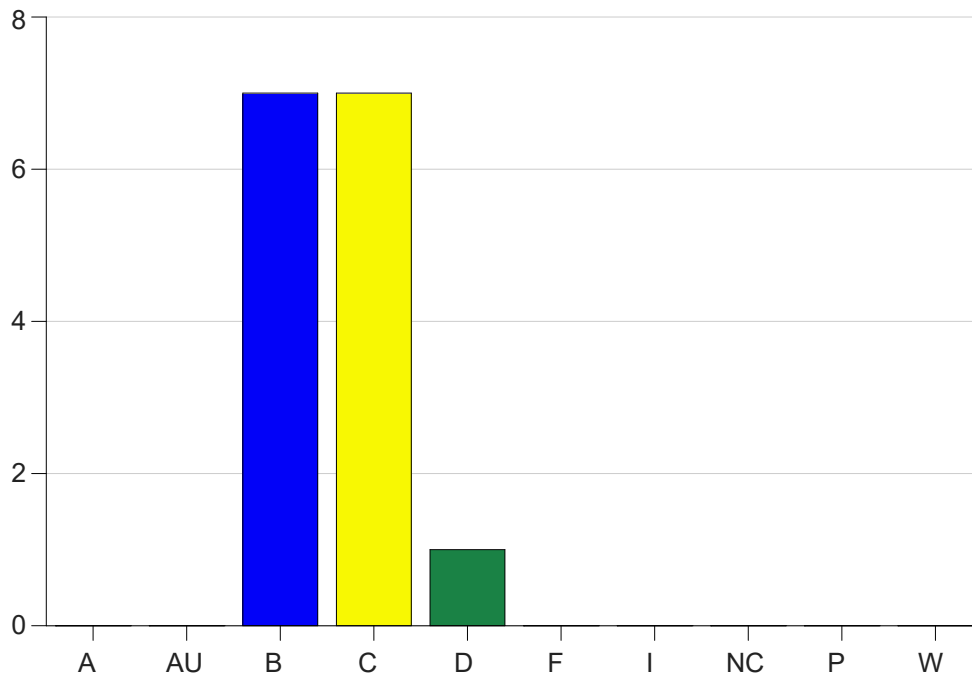

Louisiana State University Eunice

Grade Distribution by Course

2021 Fall Semester

Jan 19, 2022
9:33:04 AM

Course Work Course Number: NURS2530

Course Work Count - All		A	AU	B	C	D	F	I	NC	P	W	Total
60	LaFleur,L	0	0	7	7	1	0	0	0	0	0	15
Total		0	0	7	7	1	0	0	0	0	0	15