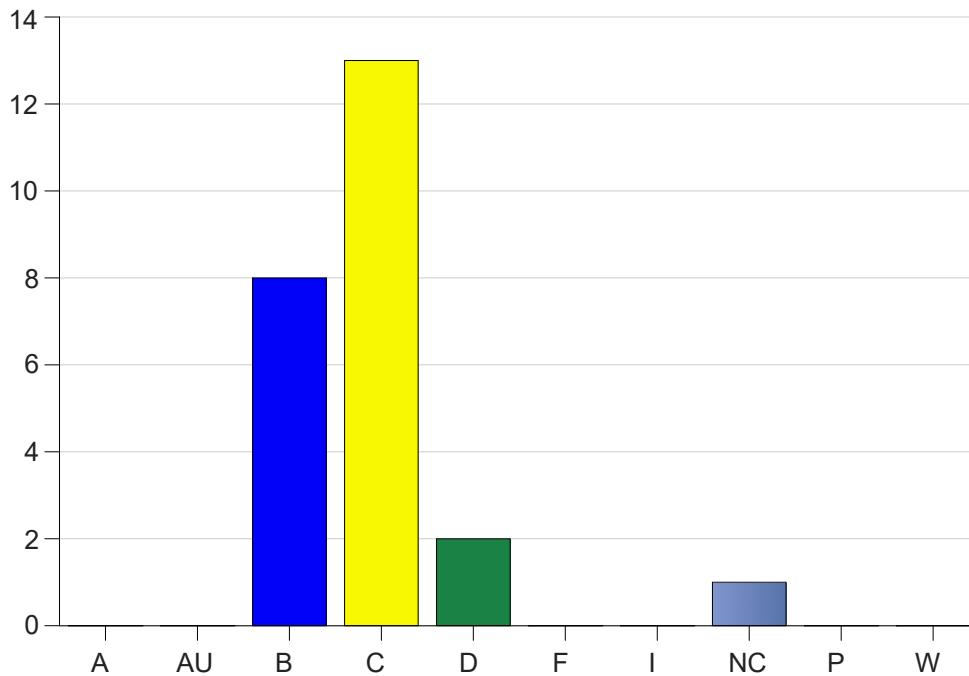

Louisiana State University Eunice

Grade Distribution by Course

2021 Fall Semester

Jan 19, 2022
9:33:04 AM

Course Work Course Number: NURS1232

Course Work Count - All		A	AU	B	C	D	F	I	NC	P	W	Total
60	Foreman,M	0	0	8	13	2	0	0	1	0	0	24
Total		0	0	8	13	2	0	0	1	0	0	24