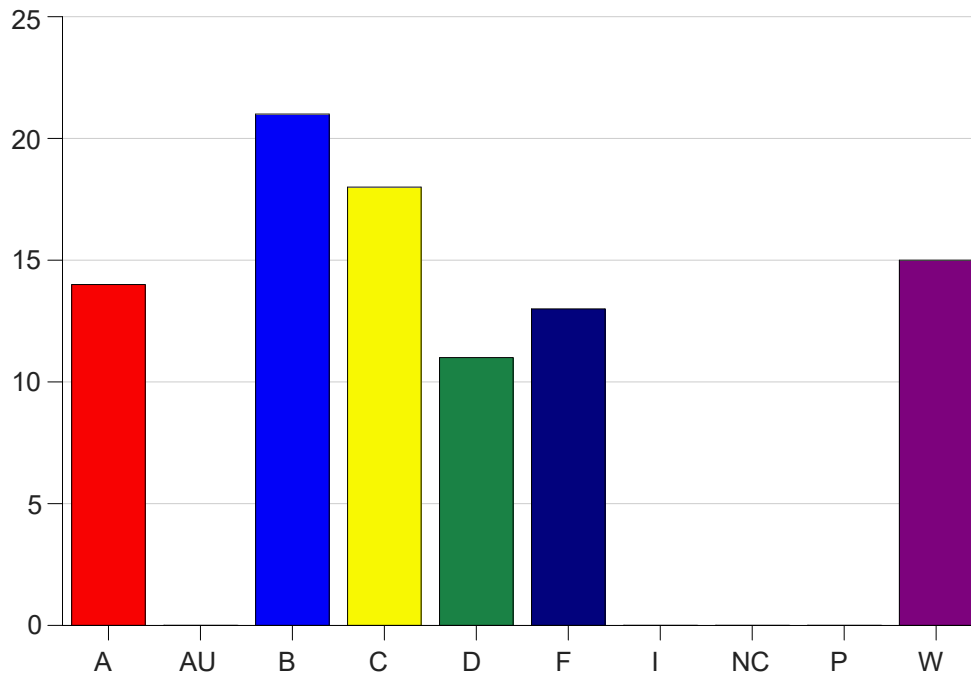

Louisiana State University Eunice

Grade Distribution by Course

2021 Fall Semester

Jan 19, 2022
9:33:04 AM

Course Work Course Number: BIOL1002

Course Work Count - All		A	AU	B	C	D	F	I	NC	P	W	Total
01	Cordes,J	1	0	8	8	5	5	0	0	0	8	35
25	Jariel,D	7	0	6	7	4	3	0	0	0	6	33
C6	Jariel,D	6	0	7	3	2	5	0	0	0	1	24
Total		14	0	21	18	11	13	0	0	0	15	92