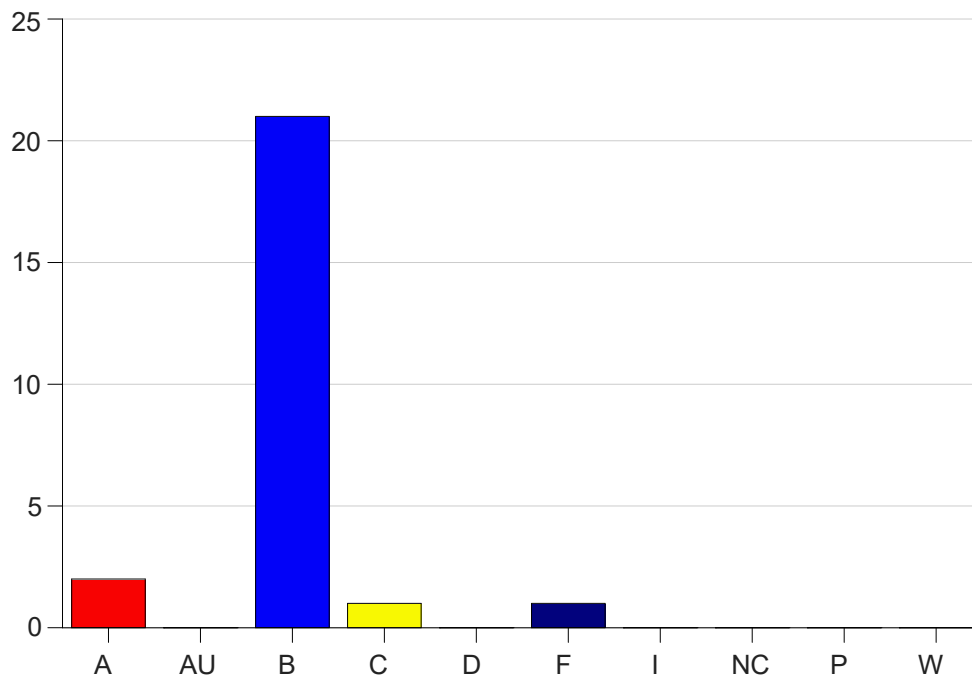

Louisiana State University Eunice

Grade Distribution by Course

2021 Fall Semester

Jan 19, 2022
9:33:04 AM

Course Work Course Number: RADT1021

Course Work Count - All		A	AU	B	C	D	F	I	NC	P	W	Total
01	Dustin,M	2	0	21	1	0	1	0	0	0	0	25
Total		2	0	21	1	0	1	0	0	0	0	25