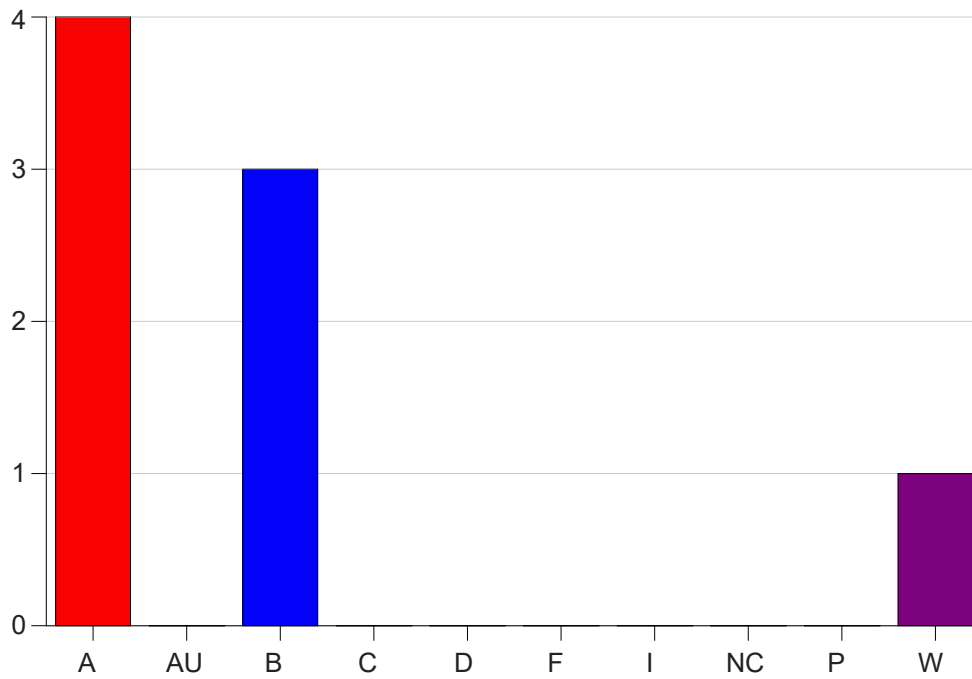

Louisiana State University Eunice

Grade Distribution by Course

2021 Fall Semester

Jan 19, 2022
9:33:04 AM

Course Work Course Number: EDCI2271

Course Work Count - All		A	AU	B	C	D	F	I	NC	P	W	Total
71	Gordon,T	4	0	3	0	0	0	0	0	0	1	8
Total		4	0	3	0	0	0	0	0	0	1	8