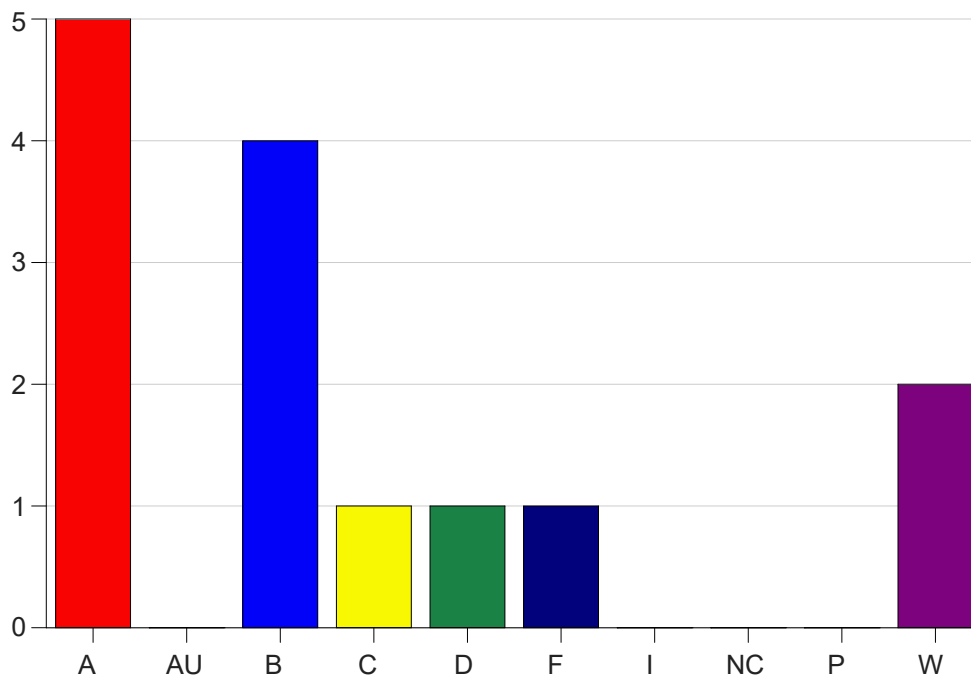

Louisiana State University Eunice

Grade Distribution by Course

2021 Fall Semester

Jan 19, 2022
9:33:04 AM

Course Work Course Number: BIOL1209

Course Work Count - All		A	AU	B	C	D	F	I	NC	P	W	Total
90	Cordes,J	5	0	4	1	1	1	0	0	0	2	14
Total		5	0	4	1	1	1	0	0	0	2	14