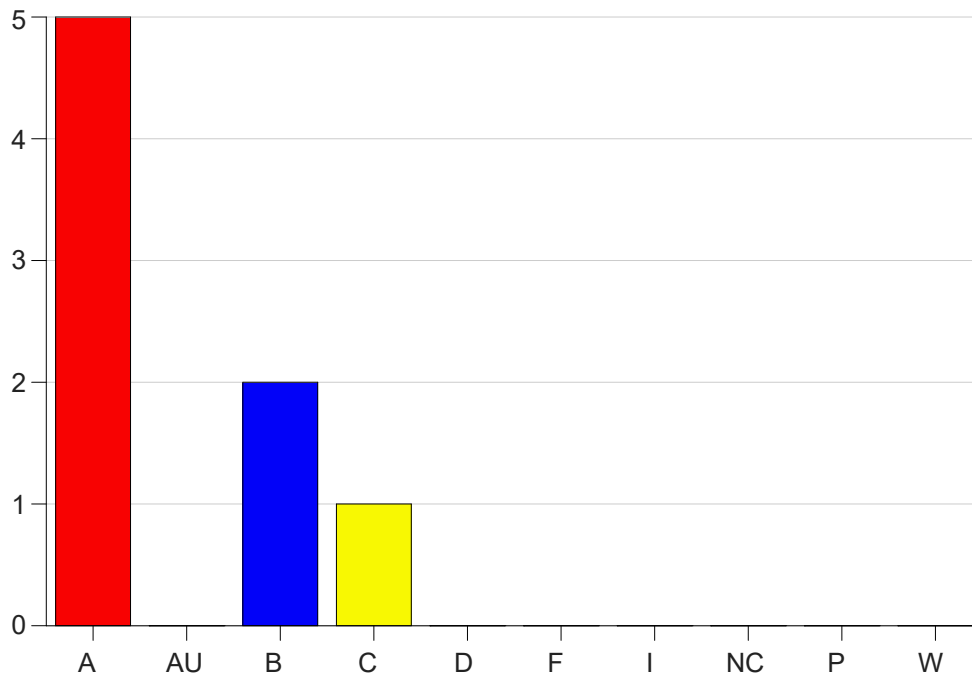

Louisiana State University Eunice

Grade Distribution by Course

2021 Fall Semester

Jan 19, 2022
9:33:04 AM

Course Work Course Number: DMS 1003

Course Work Count - All		A	AU	B	C	D	F	I	NC	P	W	Total
01	Leger,K	5	0	2	1	0	0	0	0	0	0	8
Total		5	0	2	1	0	0	0	0	0	0	8