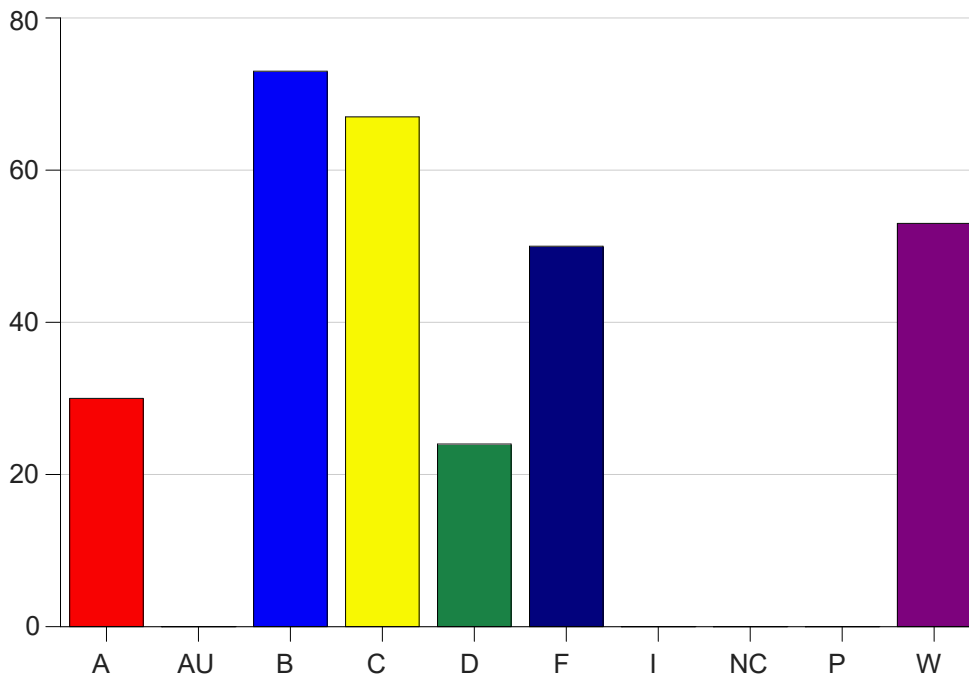

Louisiana State University Eunice

Grade Distribution by Course

2021 Fall Semester

Jan 19, 2022
9:33:04 AM

Course Work Course Number: MATH1015

Course Work Count - All		A	AU	B	C	D	F	I	NC	P	W	Total
02	Parrino,G	2	0	8	12	5	4	0	0	0	4	35
03	Miller, C	2	0	6	11	3	6	0	0	0	5	33
05	Parrino,G	3	0	6	6	5	4	0	0	0	8	32
16	Parrino,G	4	0	5	3	3	9	0	0	0	3	27
25	Henry, H	1	0	6	13	4	1	0	0	0	9	34
26	ThibodeauJ	2	0	9	9	0	3	0	0	0	7	30
80	Vidrine, E	8	0	6	2	1	6	0	0	0	5	28
81	Dunlap,A	5	0	8	2	0	7	0	0	0	3	25
82	Vidrine, E	2	0	9	8	1	4	0	0	0	5	29
L1	Parrino,G	1	0	10	1	2	6	0	0	0	4	24
Total		30	0	73	67	24	50	0	0	0	53	297