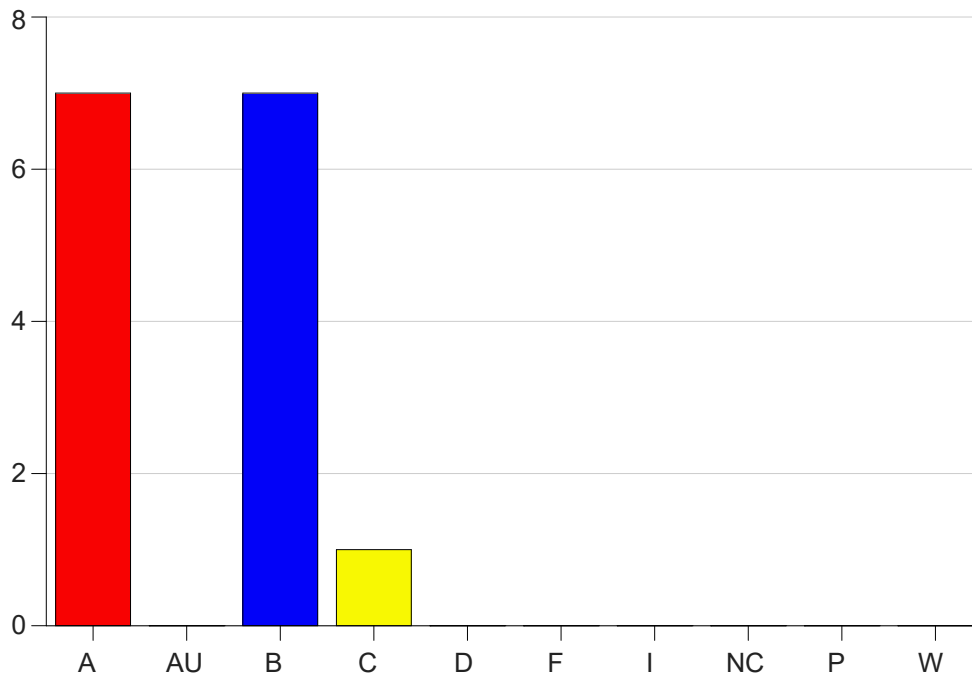

Louisiana State University Eunice

Grade Distribution by Course

2021 Fall Semester

Jan 19, 2022
9:33:04 AM

Course Work Course Number: NURS2536

Course Work Count - All		A	AU	B	C	D	F	I	NC	P	W	Total
25	Denker,J	7	0	7	1	0	0	0	0	0	0	15
Total		7	0	7	1	0	0	0	0	0	0	15