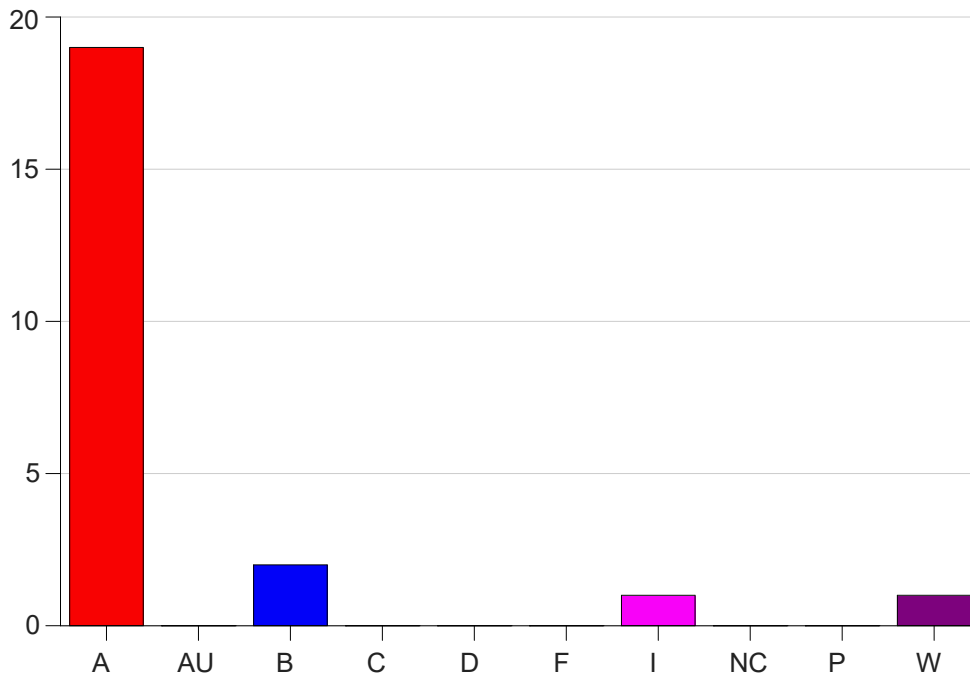

Louisiana State University Eunice

Grade Distribution by Course

2021 Fall Semester

Jan 19, 2022
9:33:04 AM

Course Work Course Number: RADT2092

Course Work Count - All		A	AU	B	C	D	F	I	NC	P	W	Total
91	Dustin,M	19	0	2	0	0	0	1	0	0	1	23
Total		19	0	2	0	0	0	1	0	0	1	23