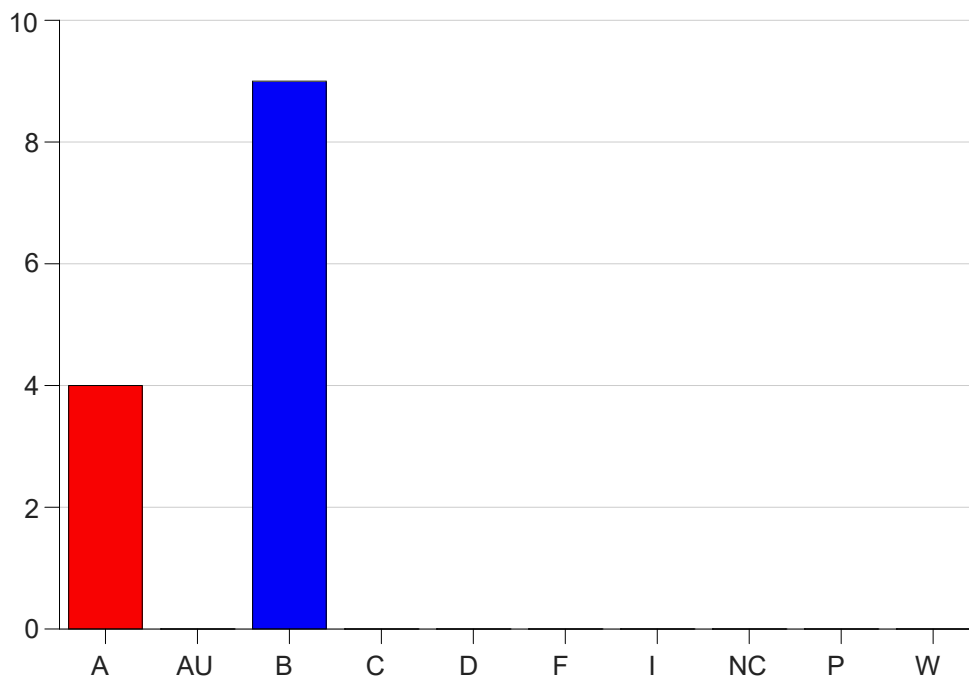

Louisiana State University Eunice

Grade Distribution by Course

2021 Fall Semester

Jan 19, 2022
9:33:04 AM

Course Work Course Number: RC 2024

Course Work Count - All		A	AU	B	C	D	F	I	NC	P	W	Total
91	Wyble,M	2	0	5	0	0	0	0	0	0	0	7
92	Asbury,D	2	0	4	0	0	0	0	0	0	0	6
Total		4	0	9	0	0	0	0	0	0	0	13