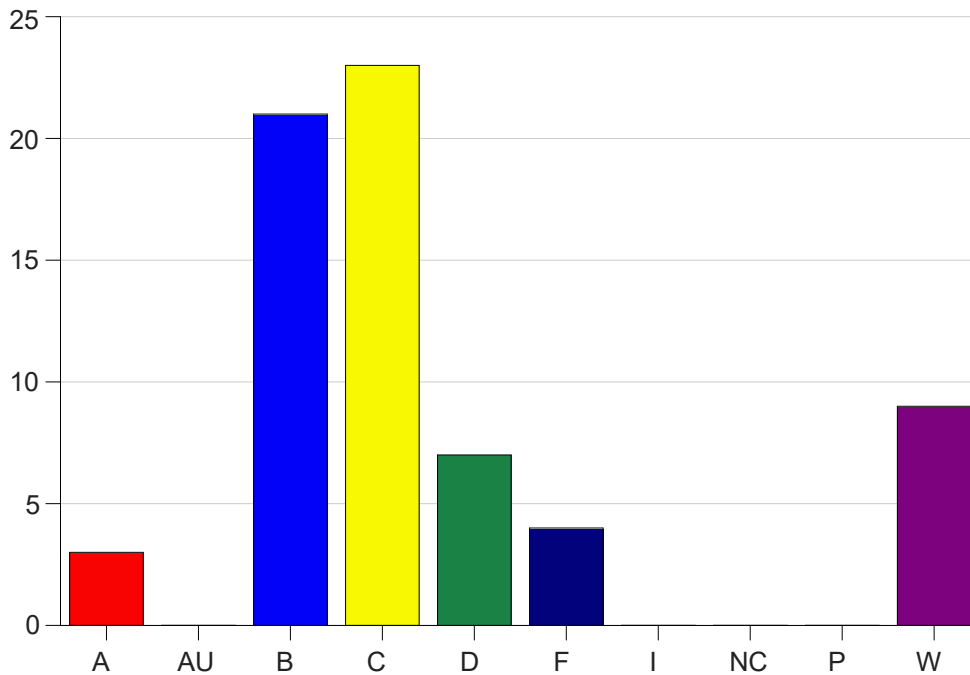

Louisiana State University Eunice

Grade Distribution by Course

2021 Fall Semester

Jan 19, 2022
9:33:04 AM

Course Work Course Number: NURS1000

Course Work Count - All		A	AU	B	C	D	F	I	NC	P	W	Total
25	Denker,J	1	0	5	10	2	1	0	0	0	4	23
26	Denker,J	1	0	10	8	3	1	0	0	0	4	27
27	Denker,J	1	0	6	5	2	2	0	0	0	1	17
Total		3	0	21	23	7	4	0	0	0	9	67