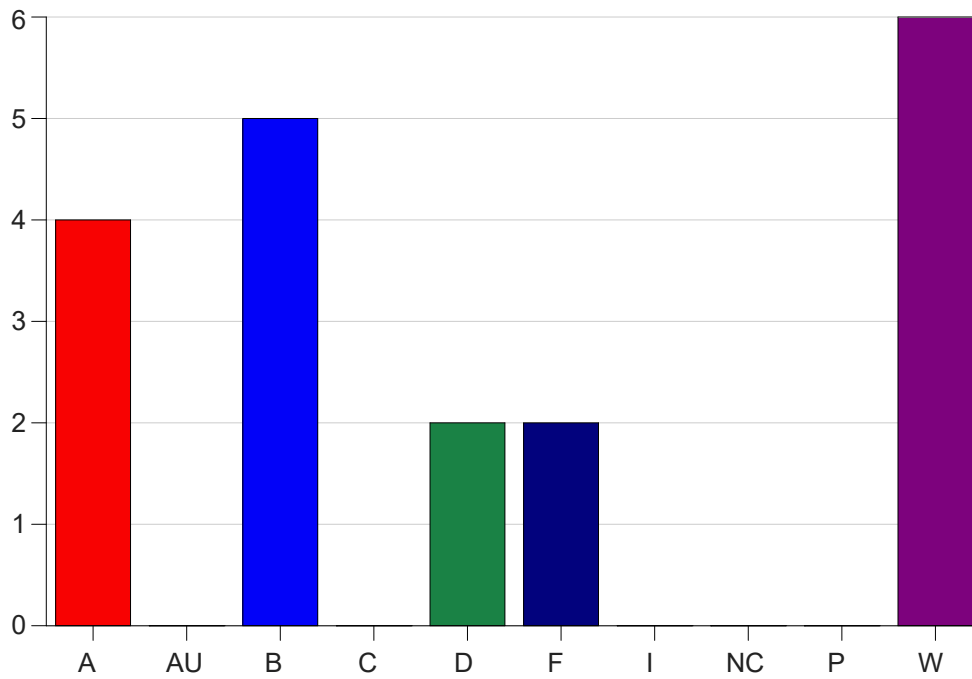

Louisiana State University Eunice

Grade Distribution by Course

2021 Fall Semester

Jan 19, 2022
9:33:04 AM

Course Work Course Number: PHSC1001

Course Work Count - All		A	AU	B	C	D	F	I	NC	P	W	Total
01	Jacob, K	5	0	8	6	1	1	0	0	0	4	25
Total		5	0	8	6	1	1	0	0	0	4	25