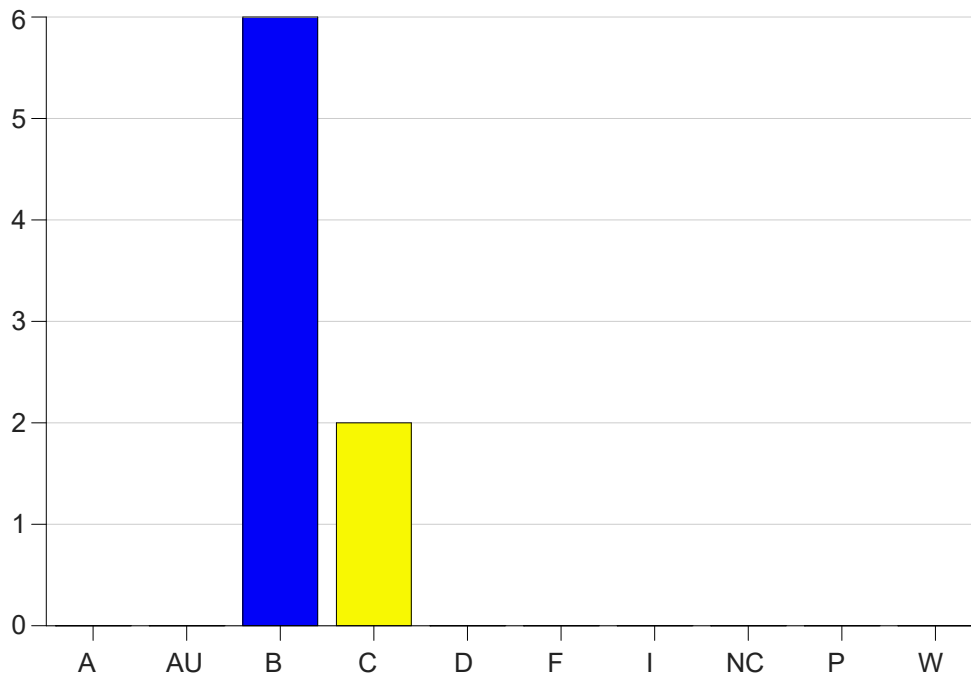

Louisiana State University Eunice

Grade Distribution by Course

2021 Fall Semester

Jan 19, 2022
9:33:04 AM

Course Work Course Number: NURS2550

Course Work Count - All		A	AU	B	C	D	F	I	NC	P	W	Total
60	LaFleur,L	0	0	6	2	0	0	0	0	0	0	8
Total		0	0	6	2	0	0	0	0	0	0	8