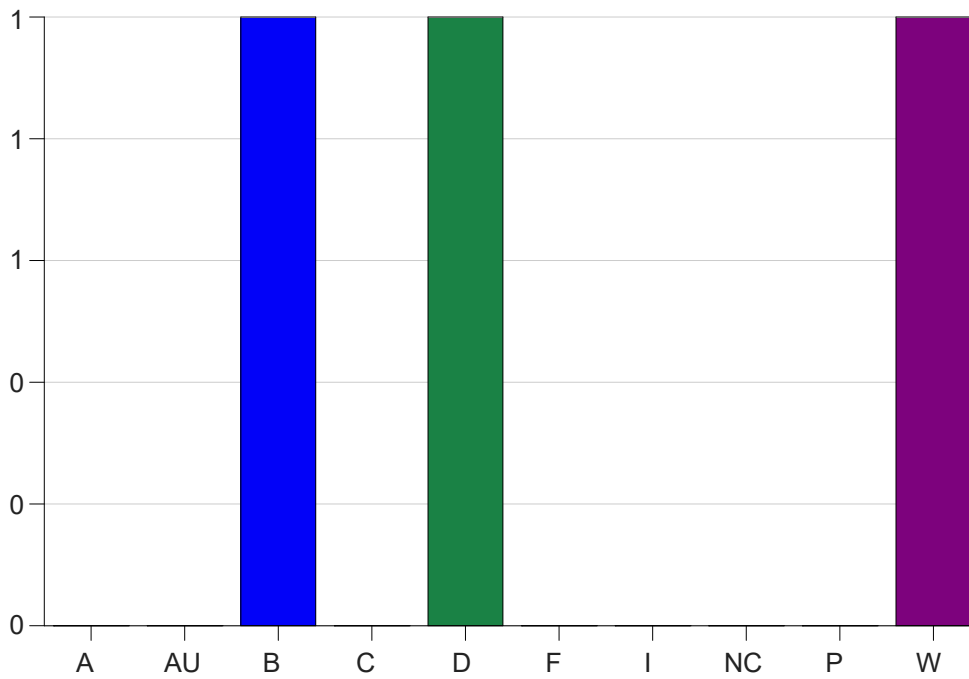

Louisiana State University Eunice

Grade Distribution by Course

2021 Fall Semester

Jan 19, 2022
9:33:04 AM

Course Work Course Number: NURS2452

Course Work Count - All		A	AU	B	C	D	F	I	NC	P	W	Total
25	Wolf, A	0	0	1	0	1	0	0	0	0	1	3
Total		0	0	1	0	1	0	0	0	0	1	3