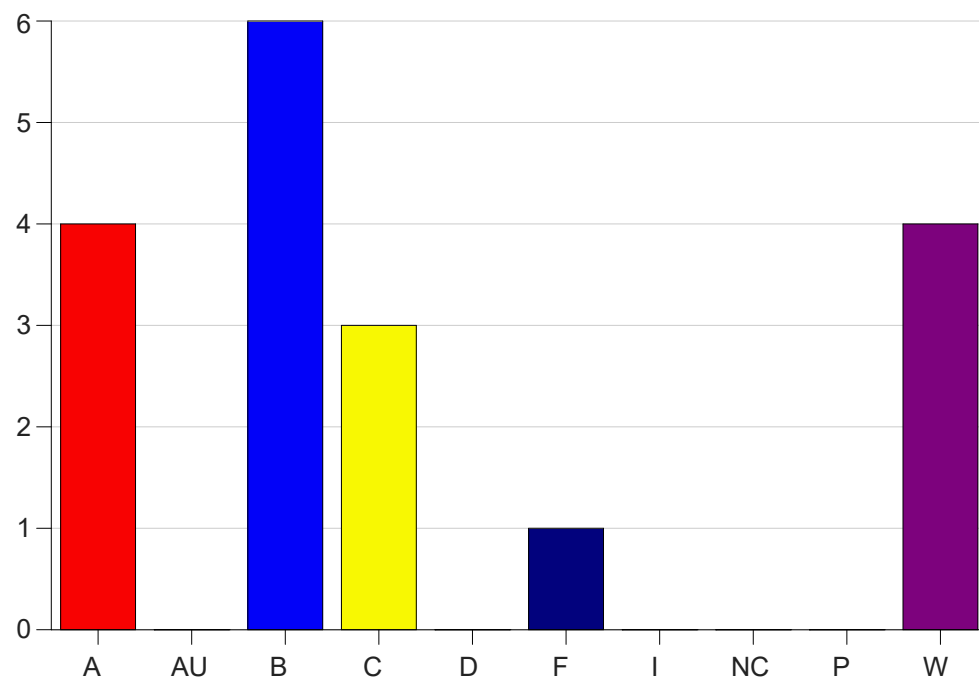

Louisiana State University Eunice

Grade Distribution by Course

2021 Fall Semester

Jan 19, 2022
9:33:04 AM

Course Work Course Number: CHEM1202

Course Work Count - All		A	AU	B	C	D	F	I	NC	P	W	Total
01	Borill, B	4	0	6	3	0	1	0	0	0	4	18
Total		4	0	6	3	0	1	0	0	0	4	18