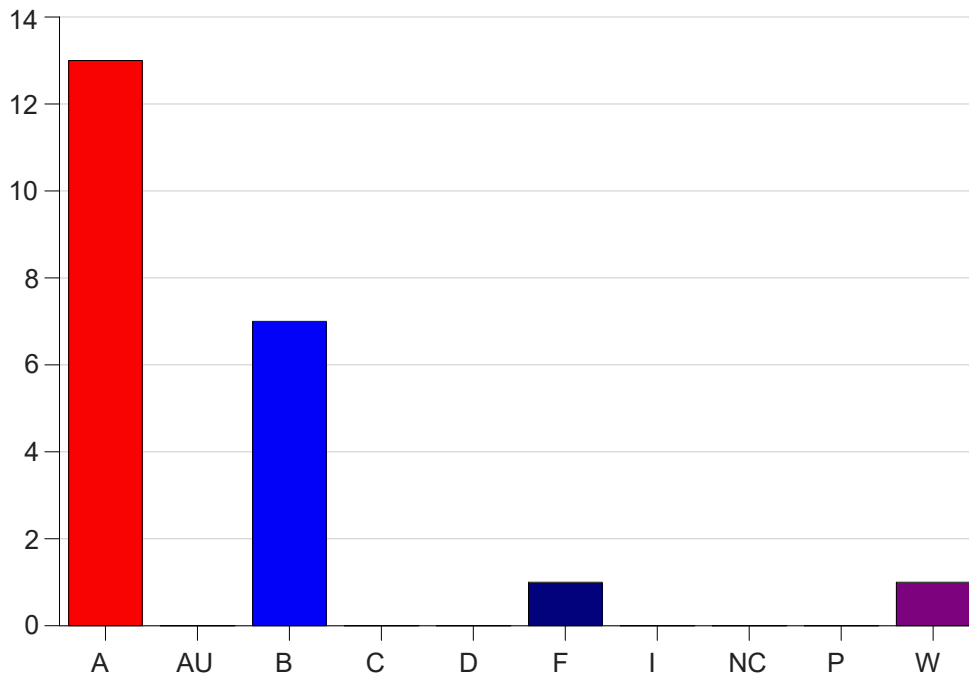

Louisiana State University Eunice

Grade Distribution by Course

2021 Fall Semester

Jan 19, 2022
9:33:04 AM

Course Work Course Number: ENGL2071

Course Work Count - All		A	AU	B	C	D	F	I	NC	P	W	Total
01	Cavell,M	13	0	7	0	0	1	0	0	0	1	22
Total		13	0	7	0	0	1	0	0	0	1	22