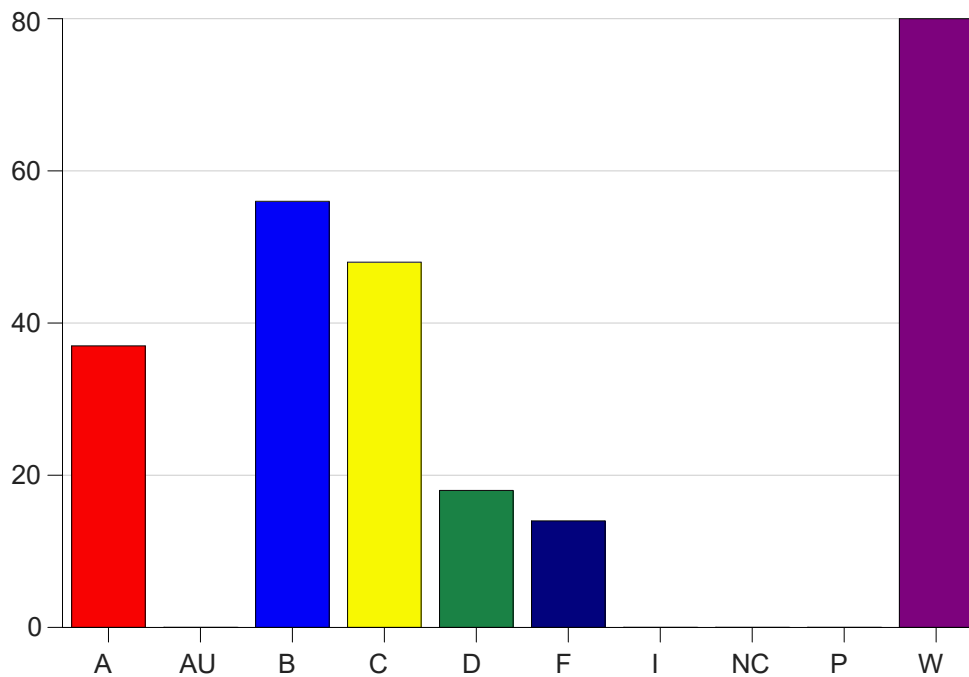

Louisiana State University Eunice

Grade Distribution by Course

2021 Fall Semester

Jan 19, 2022
9:33:04 AM

Course Work Course Number: BIOL1161

Course Work Count - All		A	AU	B	C	D	F	I	NC	P	W	Total
90	Cordes,J	2	0	7	2	1	2	0	0	0	13	27
91	Beshera, K	2	0	5	7	3	2	0	0	0	7	26
92	Cordes,J	6	0	3	5	3	1	0	0	0	12	30
93	Cordes,J	3	0	10	4	3	3	0	0	0	5	28
95	Beshera, K	2	0	8	7	0	2	0	0	0	13	32
96	Beshera, K	3	0	5	6	4	0	0	0	0	4	22
97	RobichauxS	13	0	5	3	0	2	0	0	0	8	31
98	Williams,A	2	0	7	9	3	1	0	0	0	9	31
99	Beshera, K	4	0	6	5	1	1	0	0	0	9	26
Total		37	0	56	48	18	14	0	0	0	80	253