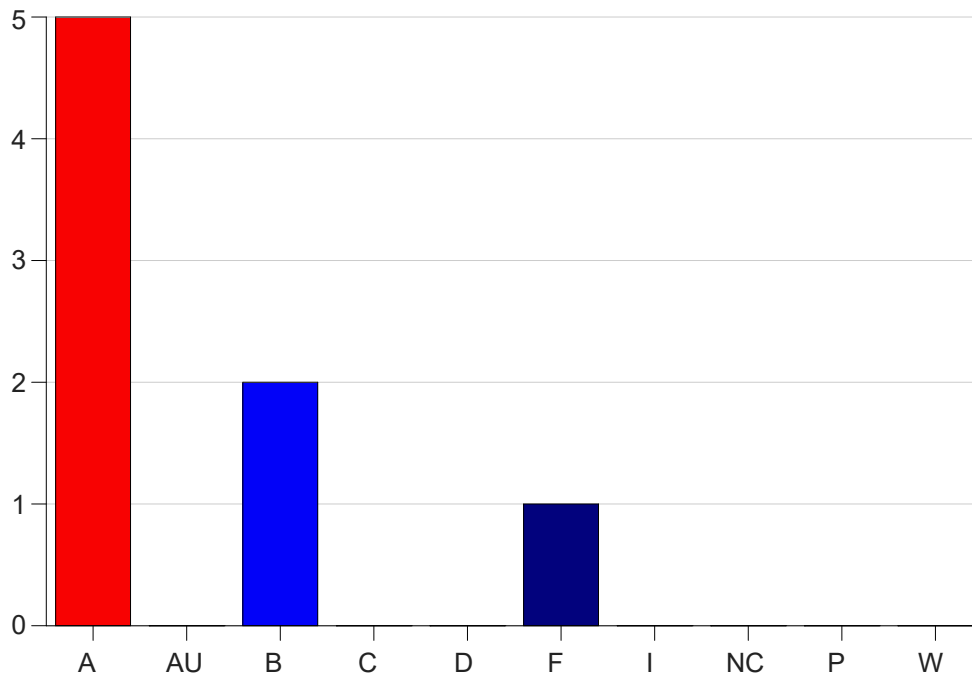

Louisiana State University Eunice

Grade Distribution by Course

2021 Fall Semester

Jan 19, 2022
9:33:04 AM

Course Work Course Number: CSC 2212

Course Work Count - All		A	AU	B	C	D	F	I	NC	P	W	Total
01	Seeder, L	5	0	2	0	0	1	0	0	0	0	8
Total		5	0	2	0	0	1	0	0	0	0	8