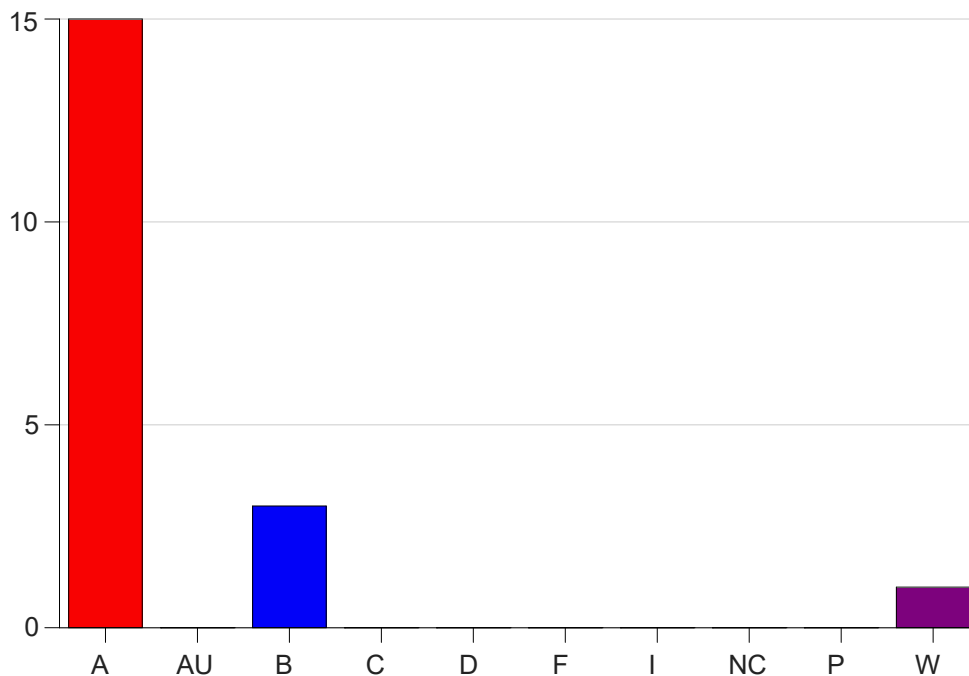

Louisiana State University Eunice

Grade Distribution by Course

2021 Fall Semester

Jan 19, 2022
9:33:04 AM

Course Work Course Number: EDCI2700

Course Work Count - All		A	AU	B	C	D	F	I	NC	P	W	Total
20	Gordon,T	15	0	3	0	0	0	0	0	0	1	19
Total		15	0	3	0	0	0	0	0	0	1	19