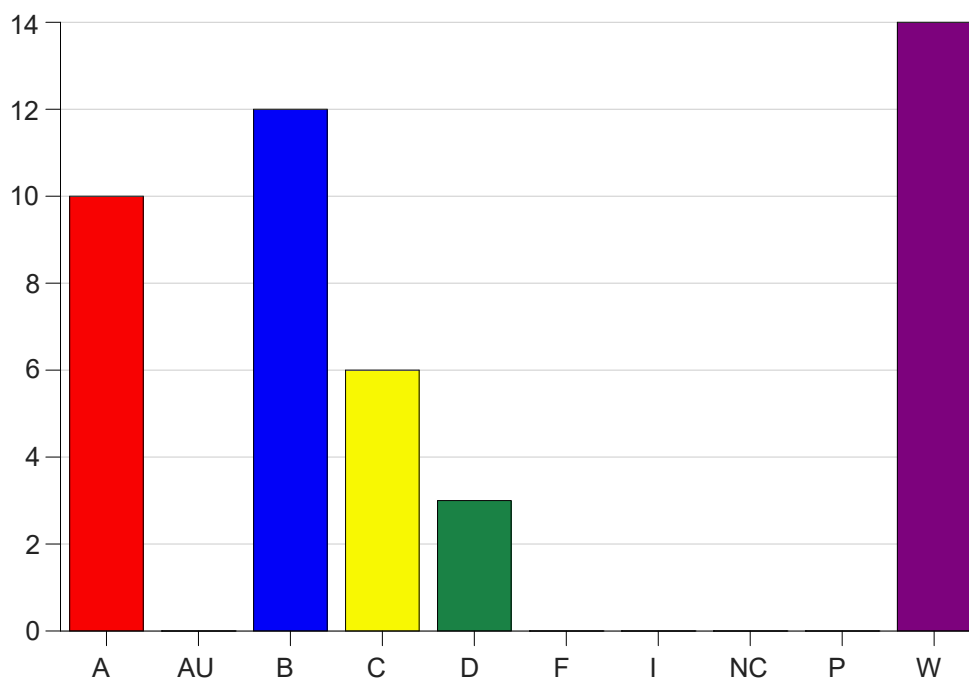

Louisiana State University Eunice

Grade Distribution by Course

2021 Fall Semester

Jan 19, 2022
9:33:04 AM

Course Work Course Number: CHEM1001

Course Work Count - All		A	AU	B	C	D	F	I	NC	P	W	Total
01	Rai,P	5	0	3	4	2	0	0	0	0	4	18
25	Borill, B	5	0	9	2	1	0	0	0	0	10	27
Total		10	0	12	6	3	0	0	0	0	14	45