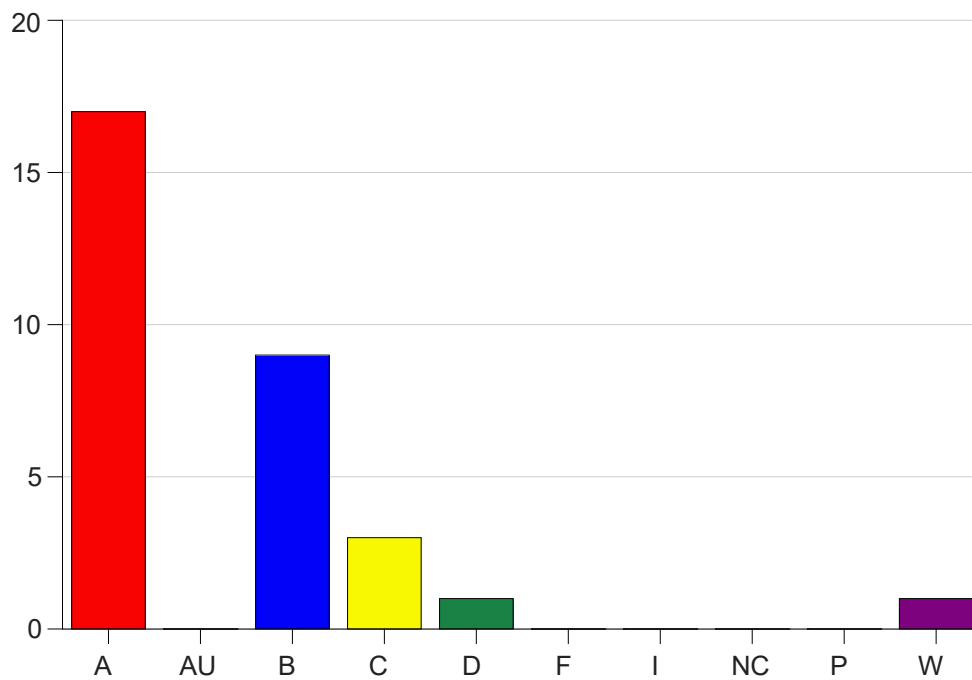

Louisiana State University Eunice

Grade Distribution by Course

2021 Fall Semester

Jan 19, 2022
9:33:04 AM

Course Work Course Number: ECON2000

Course Work Count - All		A	AU	B	C	D	F	I	NC	P	W	Total
25	Bahloul, T	14	0	9	2	1	0	0	0	0	1	27
C6	Bahloul, T	3	0	0	1	0	0	0	0	0	0	4
Total		17	0	9	3	1	0	0	0	0	1	31