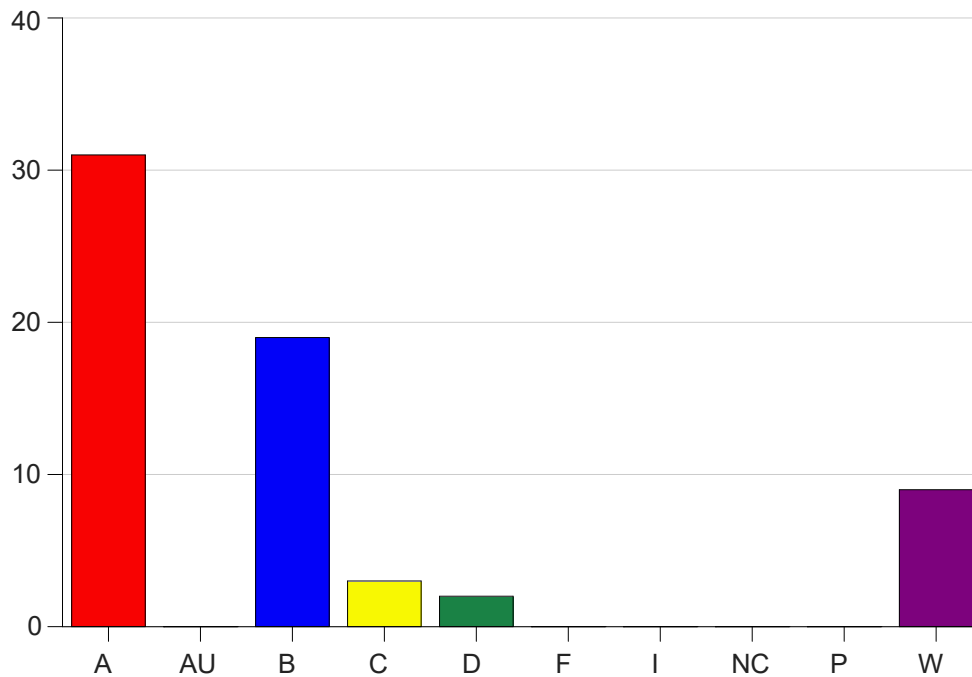

Louisiana State University Eunice

Grade Distribution by Course

2021 Fall Semester

Jan 19, 2022
9:33:04 AM

Course Work Course Number: BIOL2161

Course Work Count - All		A	AU	B	C	D	F	I	NC	P	W	Total
91	RobichauxS	13	0	5	2	1	0	0	0	0	4	25
92	RobichauxS	4	0	5	1	1	0	0	0	0	1	12
93	RobichauxS	6	0	3	0	0	0	0	0	0	0	9
94	RobichauxS	8	0	6	0	0	0	0	0	0	4	18
Total		31	0	19	3	2	0	0	0	0	9	64