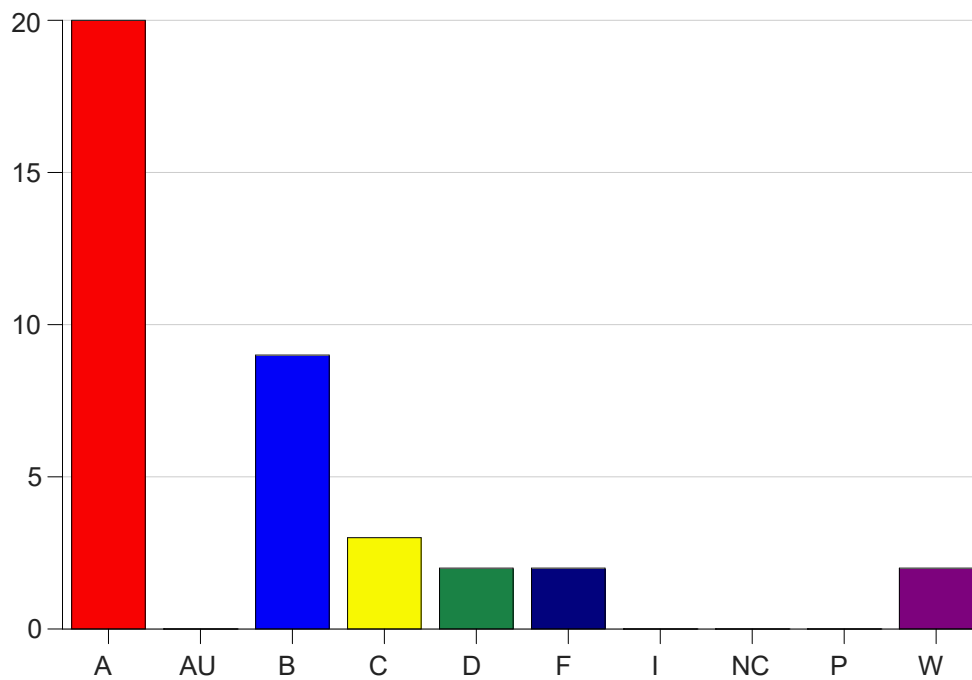

Louisiana State University Eunice

Grade Distribution by Course

2021 Fall Semester

Jan 19, 2022
9:33:04 AM

Course Work Course Number: POLS2051

Course Work Count - All		A	AU	B	C	D	F	I	NC	P	W	Total
25	Stewart,R	14	0	7	2	1	2	0	0	0	2	28
C1	Stewart,R	6	0	2	1	1	0	0	0	0	0	10
Total		20	0	9	3	2	2	0	0	0	2	38