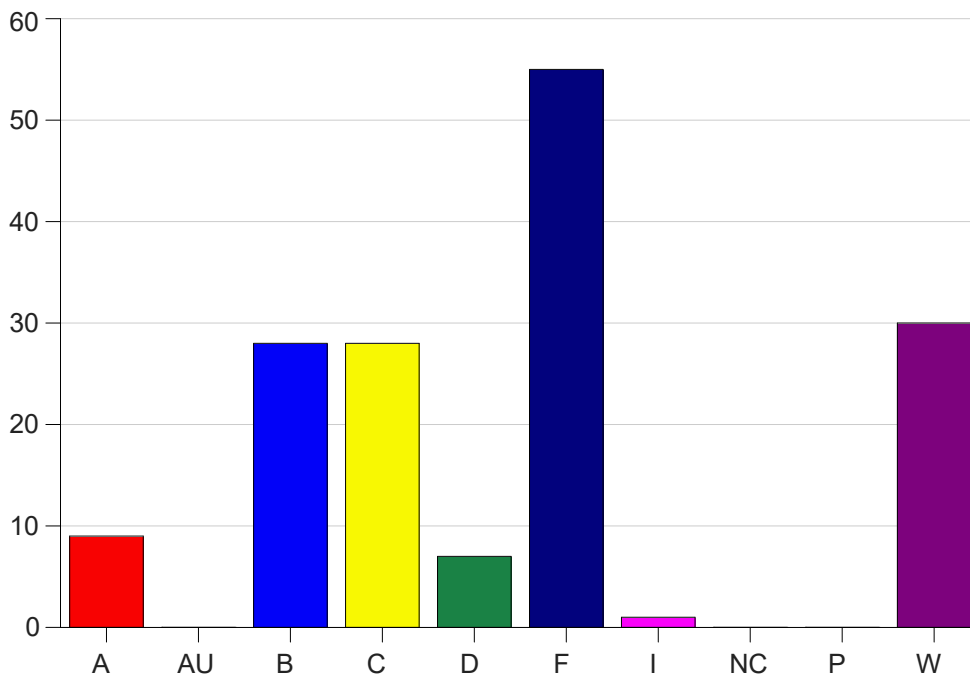

Course Work Course Number: MATH0015

Course Work Count - All		A	AU	B	C	D	F	I	NC	P	W	Total
01	Christia,R	0	0	5	4	3	6	0	0	0	6	24
02	Christia,R	0	0	1	5	1	6	0	0	0	4	17
25	Henry, H	2	0	5	5	2	7	0	0	0	4	25
26	Bryant,R	1	0	3	2	1	7	0	0	0	5	19
80	Dunlap,A	1	0	2	5	0	13	1	0	0	4	26
81	Christia,R	1	0	1	2	0	2	0	0	0	3	9
86	Fowler,P	0	0	0	0	0	1	0	0	0	0	1
L6	Jean, J	3	0	9	4	0	2	0	0	0	4	22
L7	Bryant,R	1	0	2	1	0	11	0	0	0	0	15
Total		9	0	28	28	7	55	1	0	0	30	158