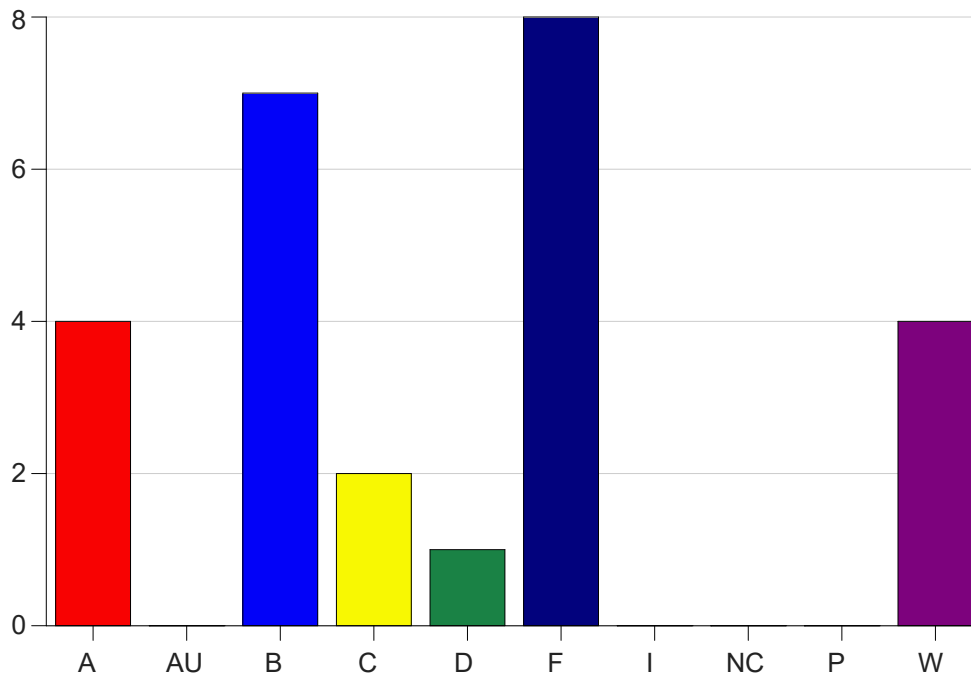

Louisiana State University Eunice

Grade Distribution by Course

2021 Fall Semester

Jan 19, 2022
9:33:04 AM

Course Work Course Number: ASTR1101

Course Work Count - All		A	AU	B	C	D	F	I	NC	P	W	Total
25	Scanlan,M	4	0	7	2	1	8	0	0	0	4	26
Total		4	0	7	2	1	8	0	0	0	4	26