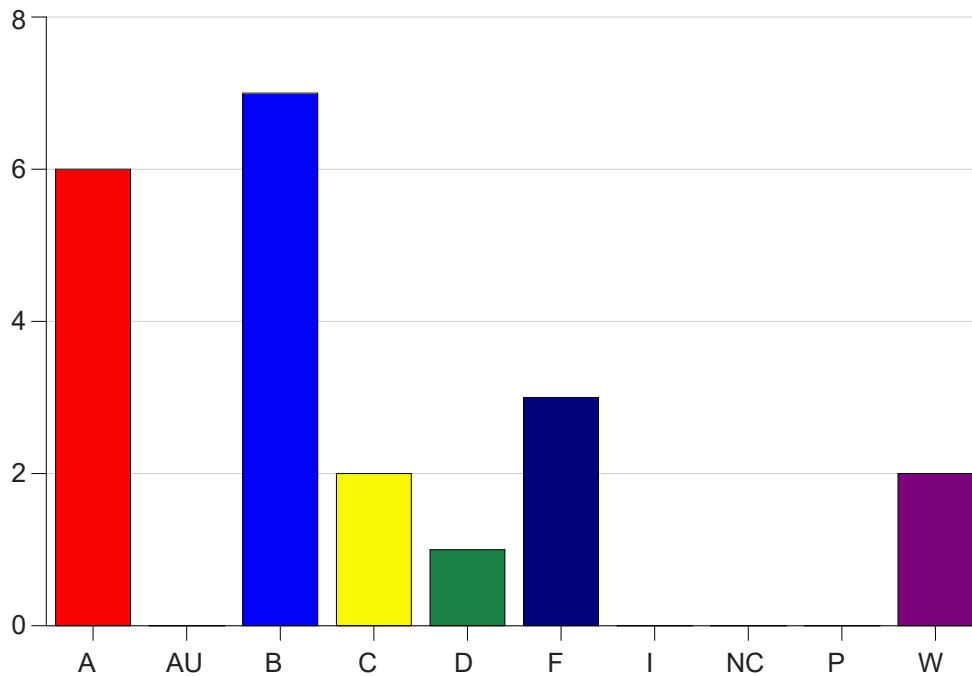

Louisiana State University Eunice

Grade Distribution by Course

2021 Fall Semester

Jan 19, 2022
9:33:04 AM

Course Work Course Number: ALLH1800

Course Work Count - All		A	AU	B	C	D	F	I	NC	P	W	Total
25	Warner,K	6	0	7	2	1	3	0	0	0	2	21
Total		6	0	7	2	1	3	0	0	0	2	21