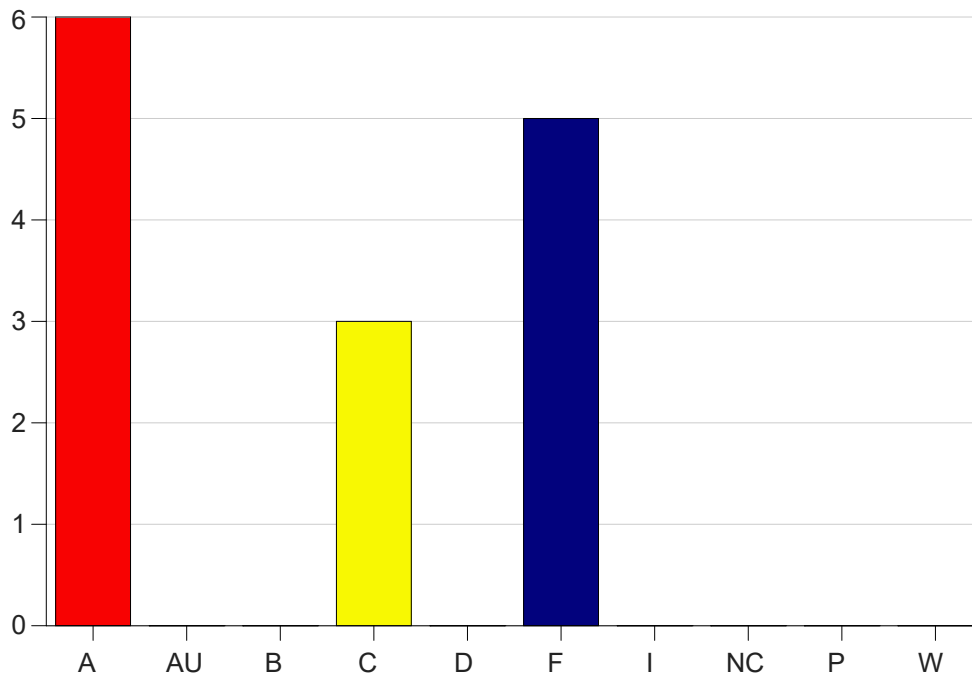

Louisiana State University Eunice

Grade Distribution by Course

2021 Fall Semester

Jan 19, 2022
9:33:04 AM

Course Work Course Number: CJ 2220

Course Work Count - All		A	AU	B	C	D	F	I	NC	P	W	Total
L6	Spencer,W	6	0	0	3	0	5	0	0	0	0	14
Total		6	0	0	3	0	5	0	0	0	0	14