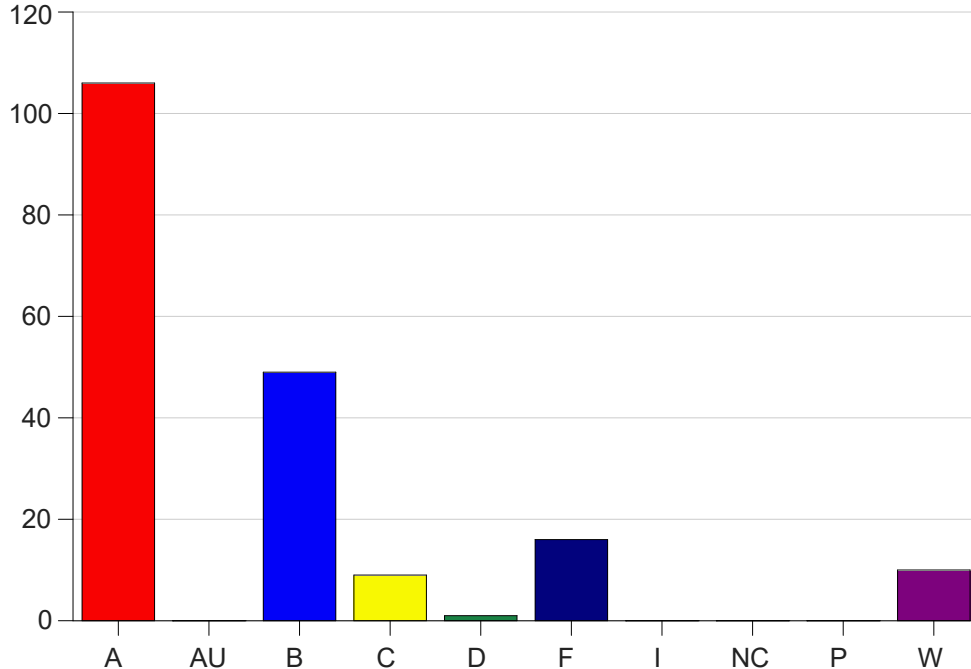

Louisiana State University Eunice

Grade Distribution by Course

2021 Fall Semester

Jan 19, 2022
9:33:04 AM

Course Work Course Number: ALLH1013

Course Work Count - All		A	AU	B	C	D	F	I	NC	P	W	Total
01	Leeson, R	7	0	5	1	0	1	0	0	0	0	14
25	Sonnier,A	20	0	7	1	0	2	0	0	0	4	34
26	Sonnier,A	18	0	12	0	1	2	0	0	0	1	34
27	Myers, W	14	0	7	2	0	6	0	0	0	3	32
28	Leeson, R	14	0	8	3	0	1	0	0	0	1	27
29	Warner,K	26	0	4	0	0	2	0	0	0	0	32
C6	Myers, W	7	0	6	2	0	2	0	0	0	1	18
Total		106	0	49	9	1	16	0	0	0	10	191