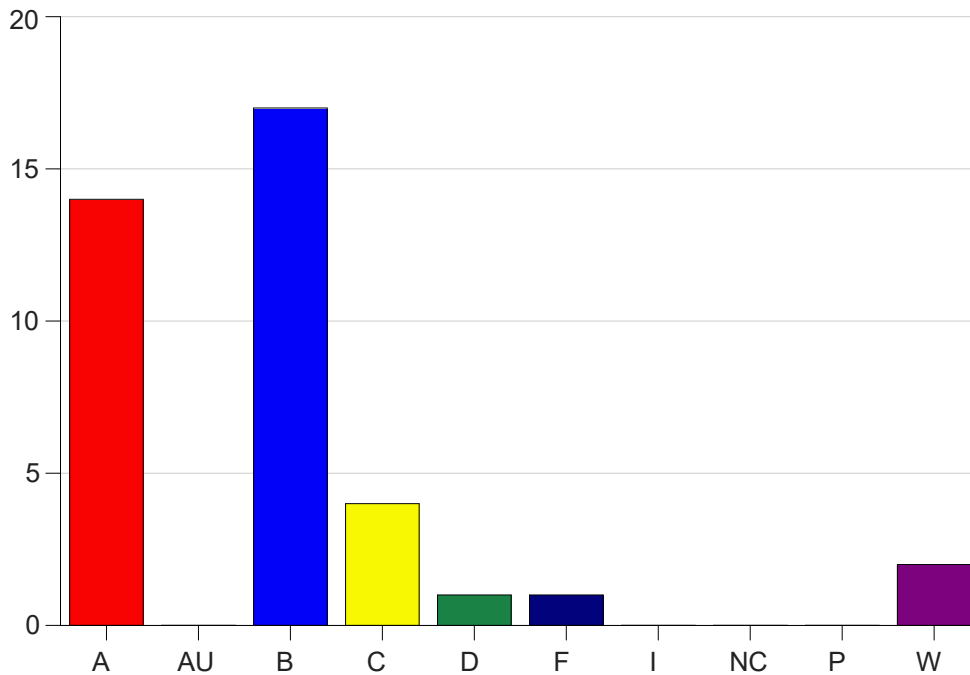

Louisiana State University Eunice

Grade Distribution by Course

2021 Fall Semester

Jan 19, 2022
9:33:04 AM

Course Work Course Number: CMST2060

Course Work Count - All		A	AU	B	C	D	F	I	NC	P	W	Total
01	Rockenschu	4	0	7	1	0	0	0	0	0	0	12
02	Rockenschu	3	0	5	1	0	1	0	0	0	1	11
05	Rockenschu	7	0	5	2	1	0	0	0	0	1	16
Total		14	0	17	4	1	1	0	0	0	2	39