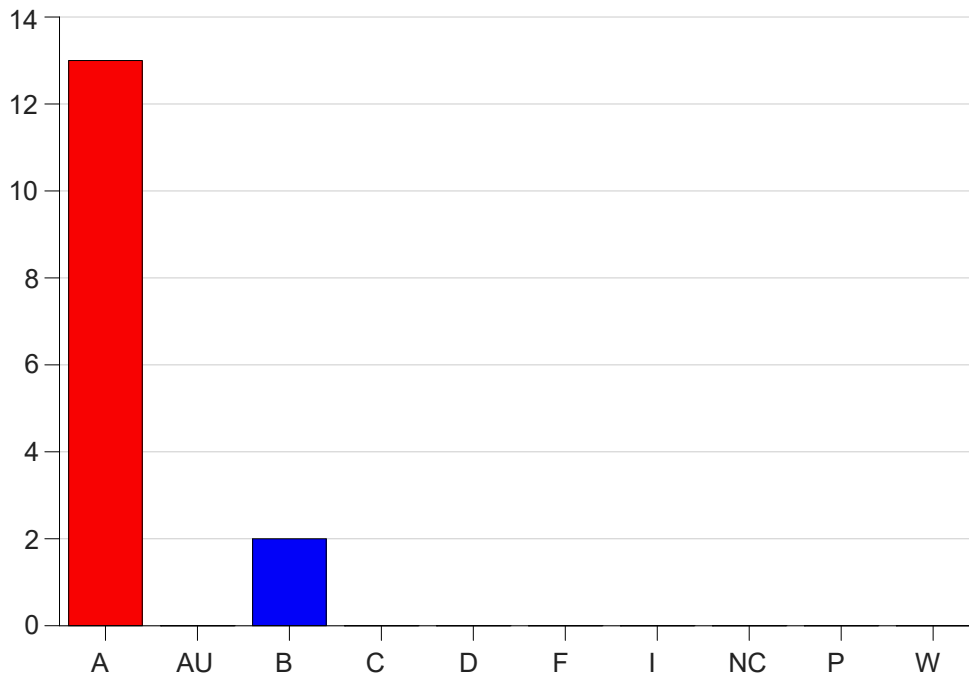

Louisiana State University Eunice

Grade Distribution by Course

2021 Fall Semester

Jan 19, 2022
9:33:04 AM

Course Work Course Number: EDCI2025

Course Work Count - All		A	AU	B	C	D	F	I	NC	P	W	Total
01	Leslie,M	13	0	2	0	0	0	0	0	0	0	15
Total		13	0	2	0	0	0	0	0	0	0	15