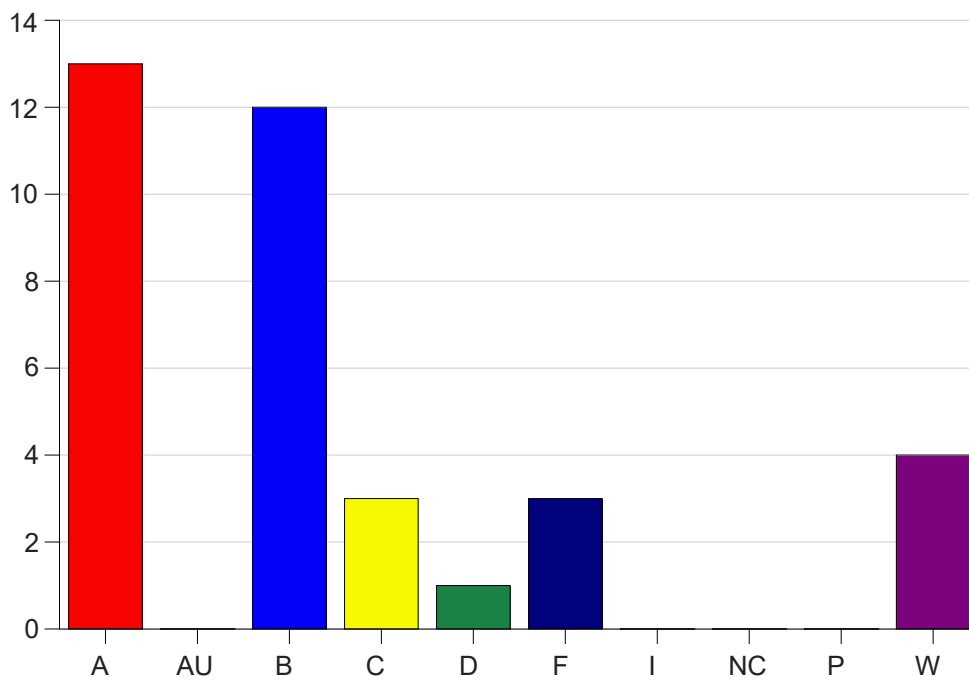

Louisiana State University Eunice

Grade Distribution by Course

2021 Fall Semester

Jan 19, 2022
9:33:04 AM

Course Work Course Number: ALLH1023

Course Work Count - All		A	AU	B	C	D	F	I	NC	P	W	Total
25	Asbury,D	12	0	11	3	1	3	0	0	0	3	33
L6	Asbury,D	1	0	1	0	0	0	0	0	0	1	3
Total		13	0	12	3	1	3	0	0	0	4	36