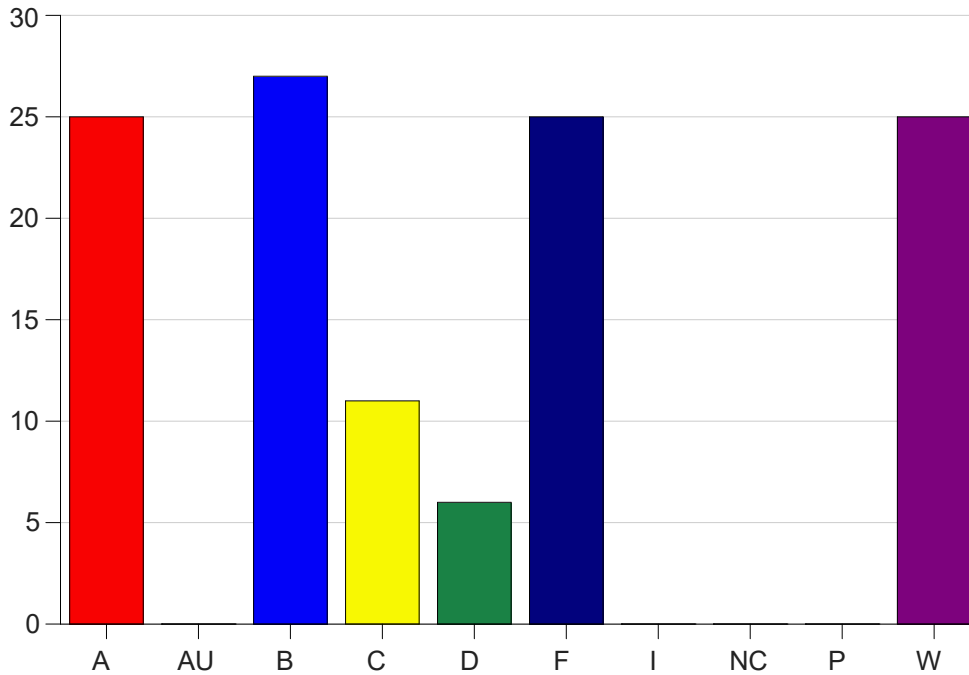

Louisiana State University Eunice

Grade Distribution by Course

2021 Fall Semester

Jan 19, 2022
9:33:04 AM

Course Work Course Number: ART 1440

Course Work Count - All		A	AU	B	C	D	F	I	NC	P	W	Total
01	Jones, S	5	0	6	2	1	10	0	0	0	3	27
25	Simmons, J	3	0	7	1	1	5	0	0	0	9	26
C1	Simmons, J	5	0	7	4	3	5	0	0	0	6	30
C6	Simmons, J	4	0	5	4	0	5	0	0	0	7	25
D1	Reed, M	8	0	2	0	1	0	0	0	0	0	11
Total		25	0	27	11	6	25	0	0	0	25	119