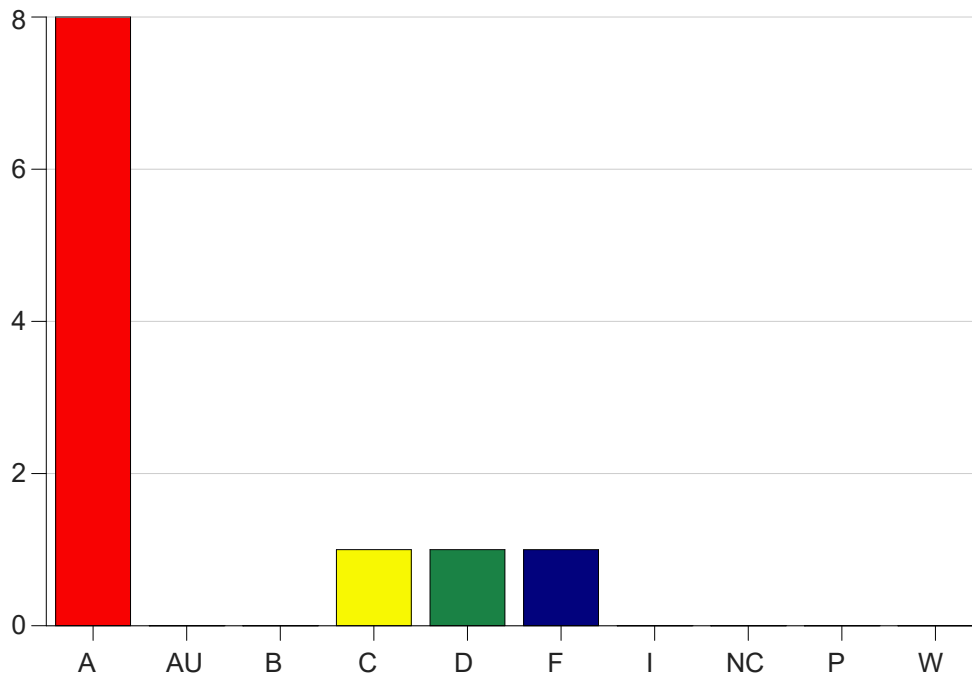

Louisiana State University Eunice

Grade Distribution by Course

2021 Fall Semester

Jan 19, 2022
9:33:04 AM

Course Work Course Number: CSC 2230

Course Work Count - All		A	AU	B	C	D	F	I	NC	P	W	Total
25	Cooper,L	8	0	0	1	1	1	0	0	0	0	11
Total		8	0	0	1	1	1	0	0	0	0	11