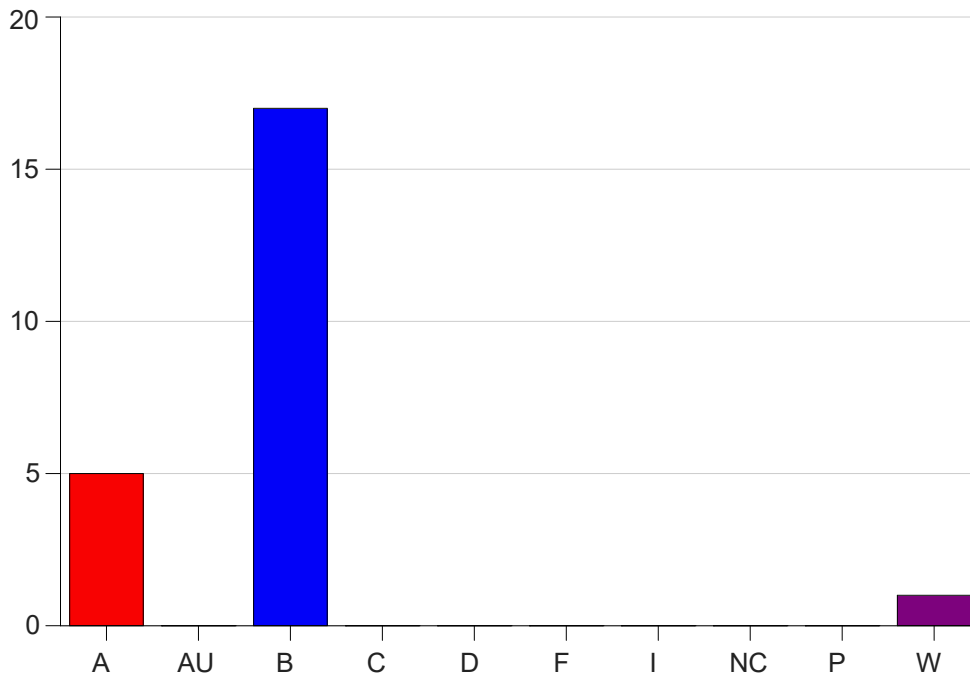

Louisiana State University Eunice

Grade Distribution by Course

2021 Fall Semester

Jan 19, 2022
9:33:04 AM

Course Work Course Number: RADT2031

Course Work Count - All		A	AU	B	C	D	F	I	NC	P	W	Total
01	Williams,G	5	0	17	0	0	0	0	0	0	1	23
Total		5	0	17	0	0	0	0	0	0	1	23