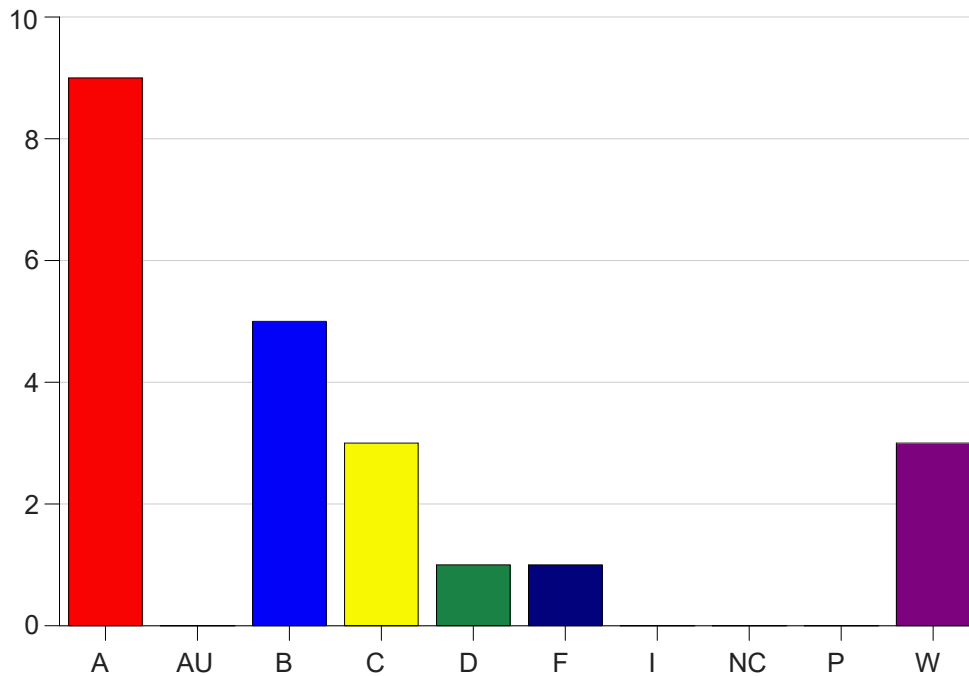

Louisiana State University Eunice

Grade Distribution by Course

2021 Fall Semester

Jan 19, 2022
9:33:04 AM

Course Work Course Number: ART 2470

Course Work Count - All		A	AU	B	C	D	F	I	NC	P	W	Total
01	Jones, S	9	0	5	3	1	1	0	0	0	3	22
Total		9	0	5	3	1	1	0	0	0	3	22