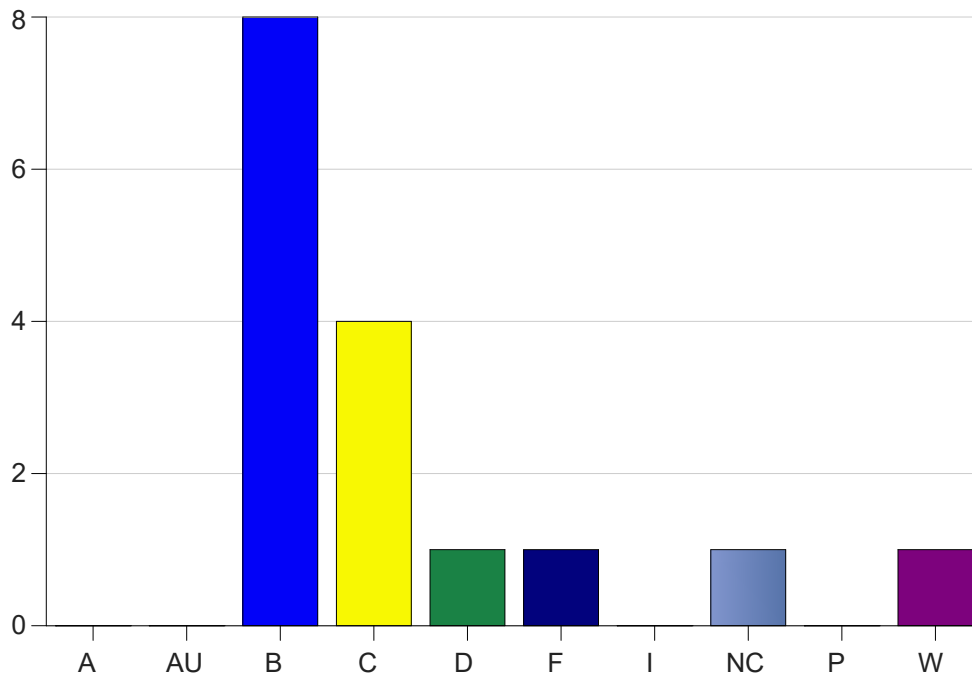

Louisiana State University Eunice

Grade Distribution by Course

2021 Fall Semester

Jan 19, 2022
9:33:04 AM

Course Work Course Number: SURT1104

Course Work Count - All		A	AU	B	C	D	F	I	NC	P	W	Total
01	Guillory,K	0	0	8	4	1	1	0	1	0	1	16
Total		0	0	8	4	1	1	0	1	0	1	16