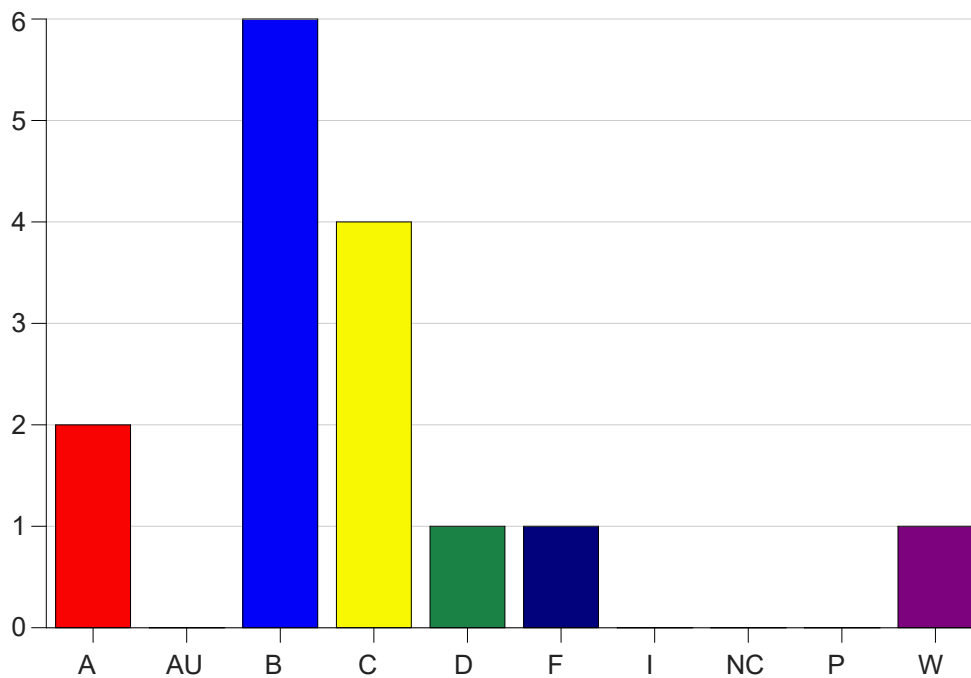

Louisiana State University Eunice

Grade Distribution by Course

2021 Fall Semester

Jan 19, 2022
9:33:04 AM

Course Work Course Number: ANTH1003

Course Work Count - All		A	AU	B	C	D	F	I	NC	P	W	Total
20	McWhorte,J	2	0	6	4	1	1	0	0	0	1	15
Total		2	0	6	4	1	1	0	0	0	1	15