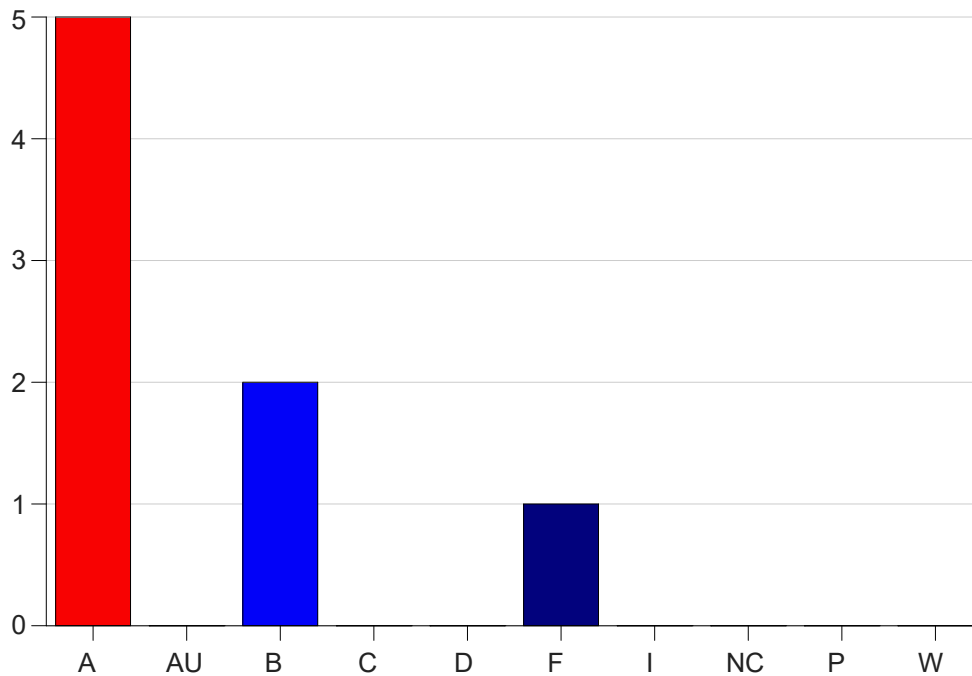

Louisiana State University Eunice

Grade Distribution by Course

2021 Fall Semester

Jan 19, 2022
9:33:04 AM

Course Work Course Number: RC 1001

Course Work Count - All		A	AU	B	C	D	F	I	NC	P	W	Total
01	Warner,K	5	0	2	0	0	1	0	0	0	0	8
Total		5	0	2	0	0	1	0	0	0	0	8