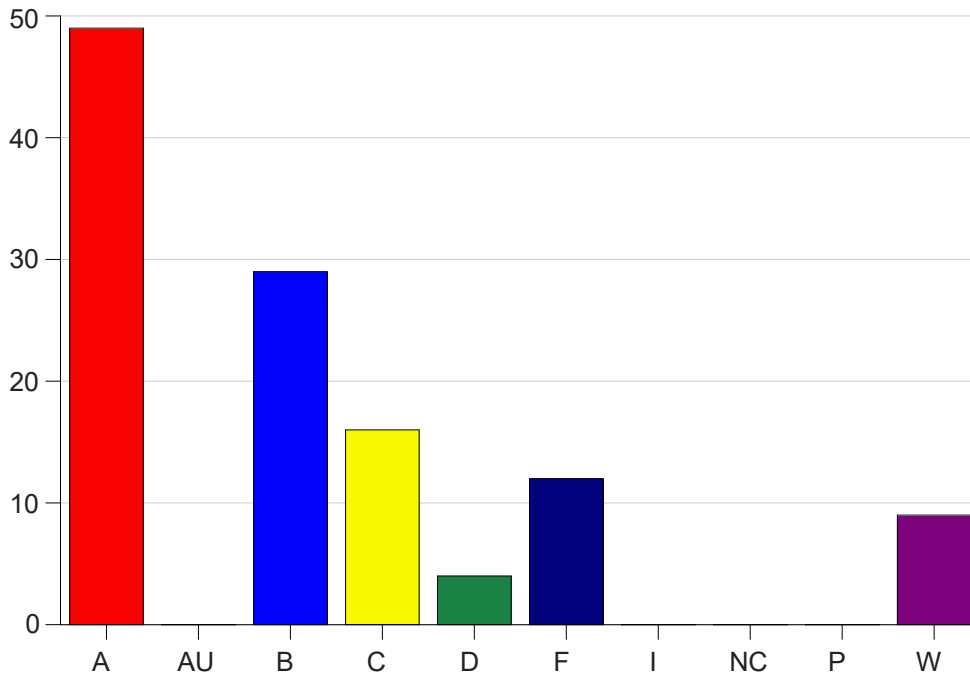

Louisiana State University Eunice

Grade Distribution by Course

2021 Fall Semester

Jan 19, 2022
9:33:04 AM

Course Work Course Number: BADM1001

Course Work Count - All		A	AU	B	C	D	F	I	NC	P	W	Total
02	Beshears,M	10	0	5	7	1	7	0	0	0	1	31
04	McDonald,D	14	0	10	2	1	1	0	0	0	1	29
25	Hedge, R.	13	0	5	2	1	4	0	0	0	4	29
26	Thibodeaux	12	0	9	5	1	0	0	0	0	3	30
Total		49	0	29	16	4	12	0	0	0	9	119