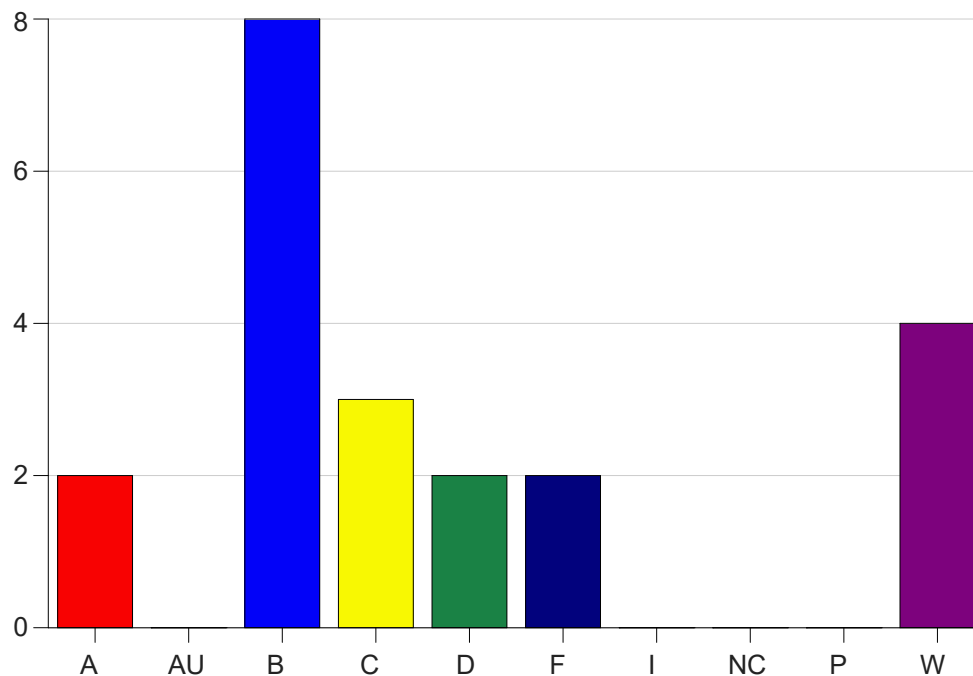

Louisiana State University Eunice

Grade Distribution by Course

2021 Fall Semester

Jan 19, 2022
9:33:04 AM

Course Work Course Number: MATH1022

Course Work Count - All		A	AU	B	C	D	F	I	NC	P	W	Total
01	Jean, J	2	0	8	3	2	2	0	0	0	4	21
Total		2	0	8	3	2	2	0	0	0	4	21