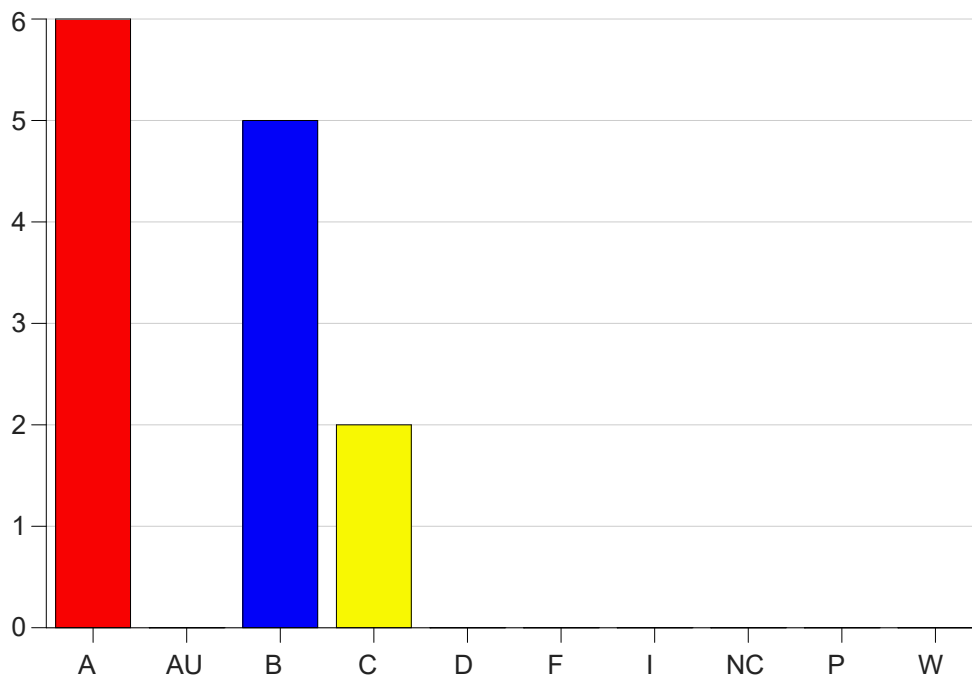

Louisiana State University Eunice

Grade Distribution by Course

2021 Fall Semester

Jan 19, 2022
9:33:04 AM

Course Work Course Number: ECON2030

Course Work Count - All		A	AU	B	C	D	F	I	NC	P	W	Total
25	Bahloul, T	6	0	5	2	0	0	0	0	0	0	13
Total		6	0	5	2	0	0	0	0	0	0	13