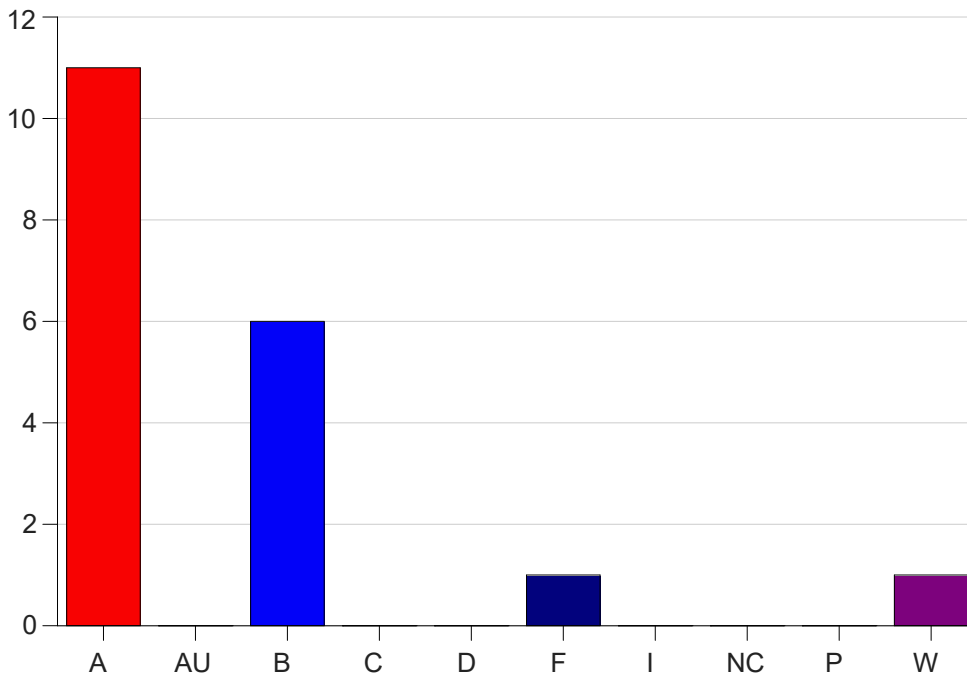

Louisiana State University Eunice

Grade Distribution by Course

2021 Fall Semester

Jan 19, 2022
9:33:04 AM

Course Work Course Number: ENGL2202

Course Work Count - All		A	AU	B	C	D	F	I	NC	P	W	Total
02	Langlois,D	11	0	6	0	0	1	0	0	0	1	19
Total		11	0	6	0	0	1	0	0	0	1	19