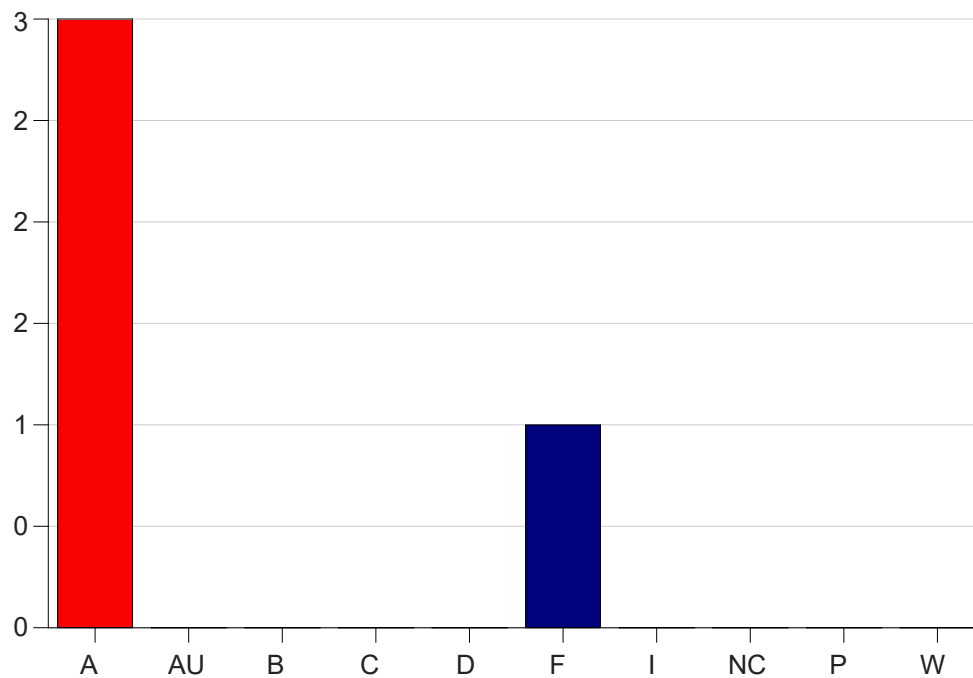

Louisiana State University Eunice

Grade Distribution by Course

2021 Fall Semester

Jan 19, 2022
9:33:04 AM

Course Work Course Number: PBSA2630

Course Work Count - All		A	AU	B	C	D	F	I	NC	P	W	Total
C1	Elg, C	3	0	0	0	0	1	0	0	0	0	4
Total		3	0	0	0	0	1	0	0	0	0	4