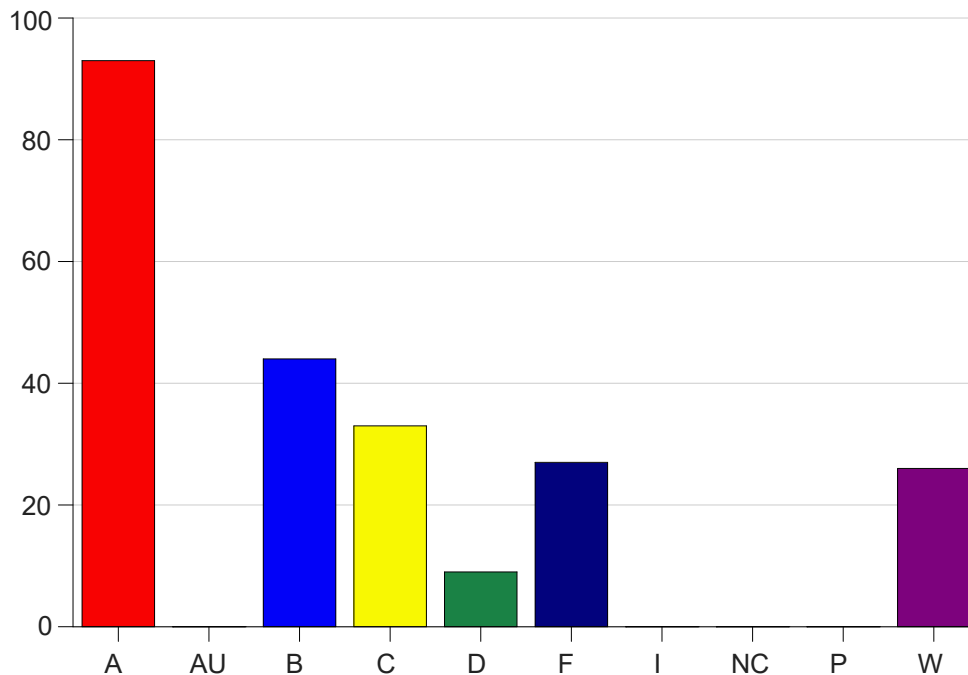

Louisiana State University Eunice

Grade Distribution by Course

2021 Fall Semester

Jan 19, 2022
9:33:04 AM

Course Work Course Number: HIST1001

Course Work Count - All		A	AU	B	C	D	F	I	NC	P	W	Total
01	Baltakis,A	2	0	8	5	2	6	0	0	0	10	33
02	Baltakis,A	1	0	3	8	1	9	0	0	0	6	28
20	Gaspard,R	4	0	11	8	3	6	0	0	0	7	39
D3	Smith,H	10	0	6	7	1	0	0	0	0	0	24
D4	Sellers,W	32	0	6	1	0	0	0	0	0	0	39
D5	Sellers,W	36	0	1	1	0	2	0	0	0	0	40
L6	Alleman,M	8	0	9	3	2	4	0	0	0	3	29
Total		93	0	44	33	9	27	0	0	0	26	232