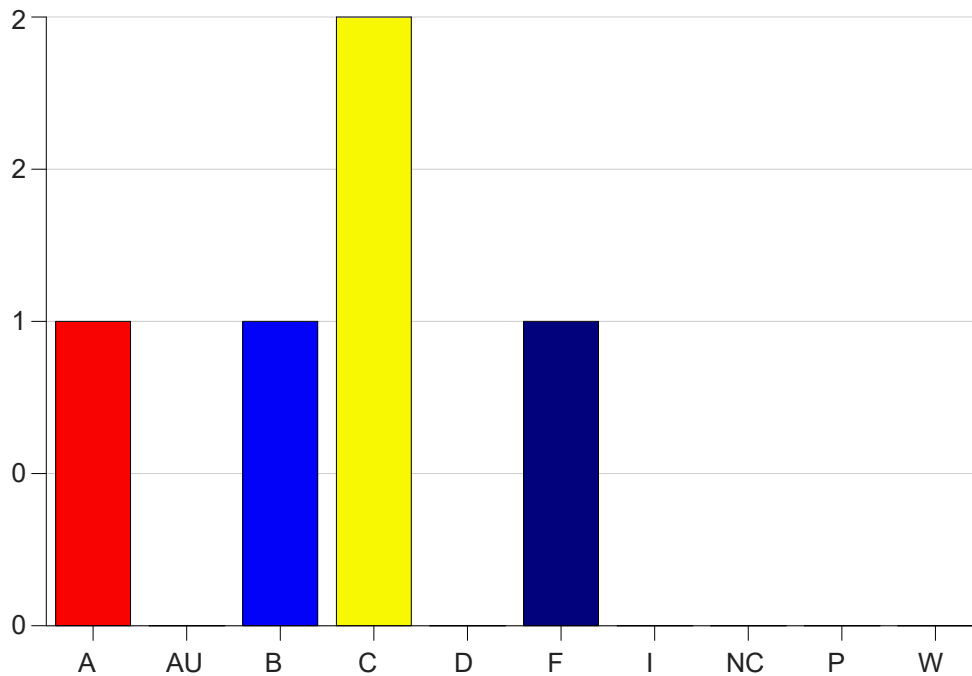

Louisiana State University Eunice

Grade Distribution by Course

2021 Fall Semester

Jan 19, 2022
9:33:04 AM

Course Work Course Number: EDCI2020

Course Work Count - All		A	AU	B	C	D	F	I	NC	P	W	Total
73	Graud,A	1	0	1	2	0	1	0	0	0	0	5
Total		1	0	1	2	0	1	0	0	0	0	5