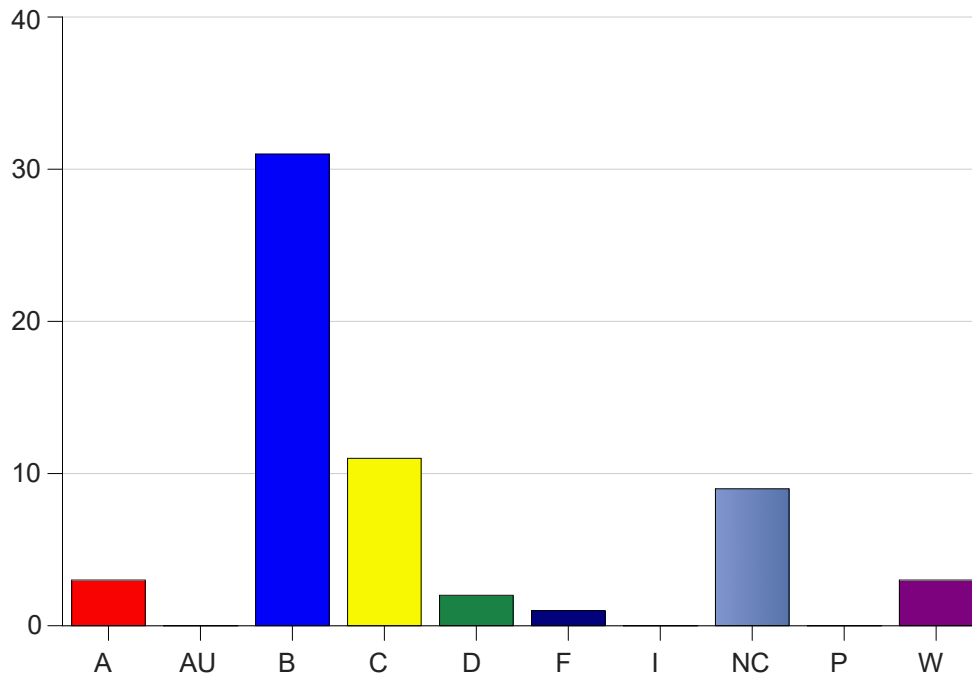

Louisiana State University Eunice

Grade Distribution by Course

2021 Fall Semester

Jan 19, 2022
9:33:04 AM

Course Work Course Number: NURS1132

Course Work Count - All		A	AU	B	C	D	F	I	NC	P	W	Total
01	Foreman,M	3	0	31	11	2	1	0	9	0	3	60
Total		3	0	31	11	2	1	0	9	0	3	60