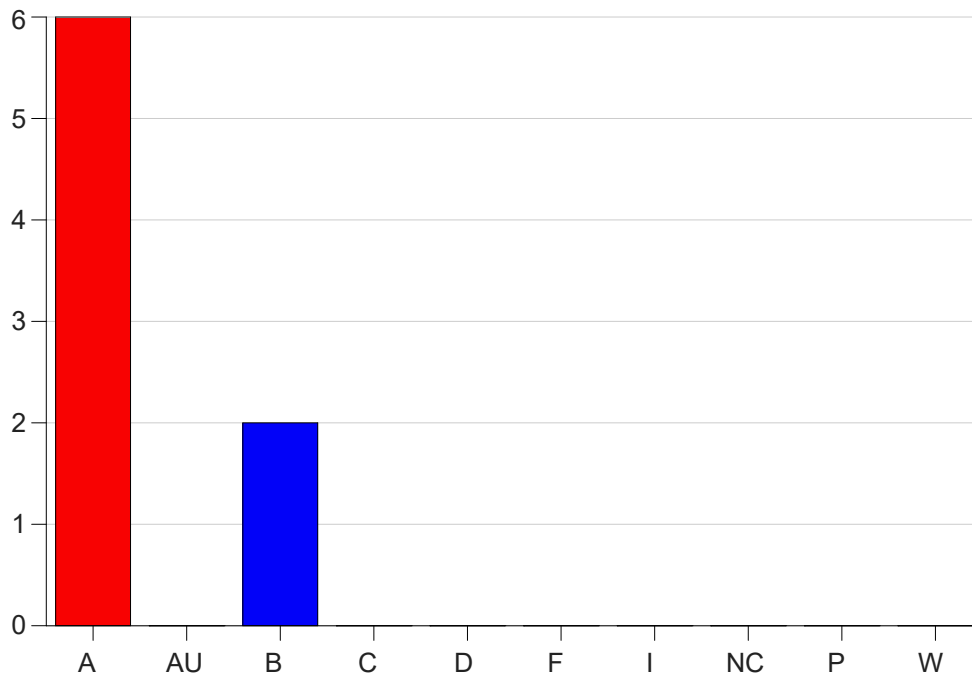

Louisiana State University Eunice

Grade Distribution by Course

2021 Fall Semester

Jan 19, 2022
9:33:04 AM

Course Work Course Number: DMS 1011

Course Work Count - All		A	AU	B	C	D	F	I	NC	P	W	Total
91	Thibodea,B	6	0	2	0	0	0	0	0	0	0	8
Total		6	0	2	0	0	0	0	0	0	0	8