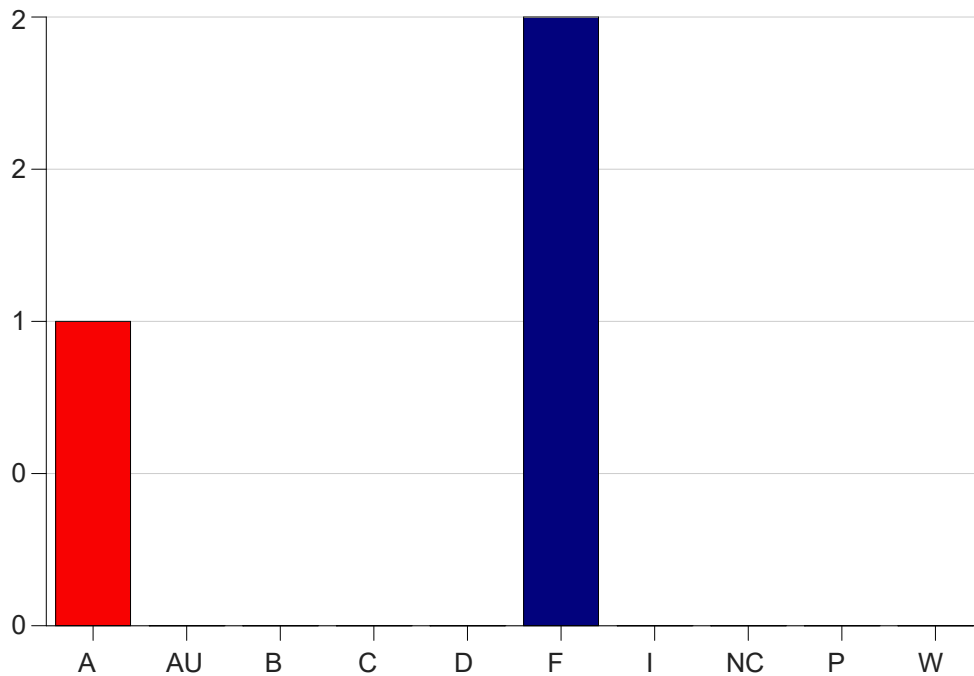

Louisiana State University Eunice

Grade Distribution by Course

2021 Fall Semester

Jan 19, 2022
9:33:04 AM

Course Work Course Number: INDS2720

Course Work Count - All		A	AU	B	C	D	F	I	NC	P	W	Total
C1	Kapp, K	1	0	0	0	0	2	0	0	0	0	3
Total		1	0	0	0	0	2	0	0	0	0	3