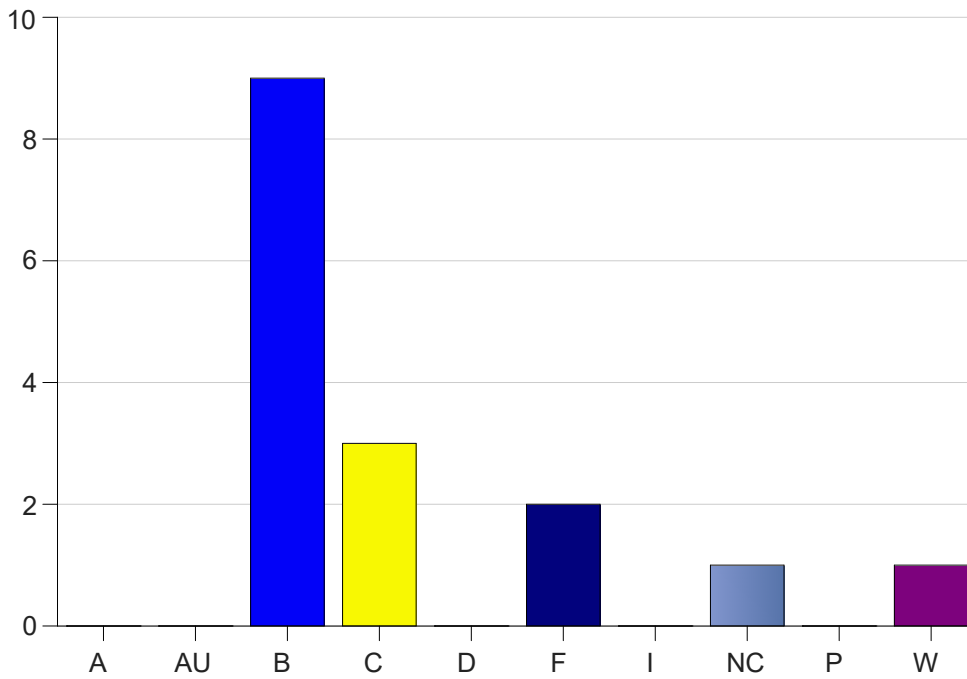

Louisiana State University Eunice

Grade Distribution by Course

2021 Fall Semester

Jan 19, 2022
9:33:04 AM

Course Work Course Number: SURT1103

Course Work Count - All		A	AU	B	C	D	F	I	NC	P	W	Total
90	Kopp, R	0	0	4	1	0	2	0	0	0	1	8
91	Moneypen,J	0	0	5	2	0	0	0	1	0	0	8
Total		0	0	9	3	0	2	0	1	0	1	16