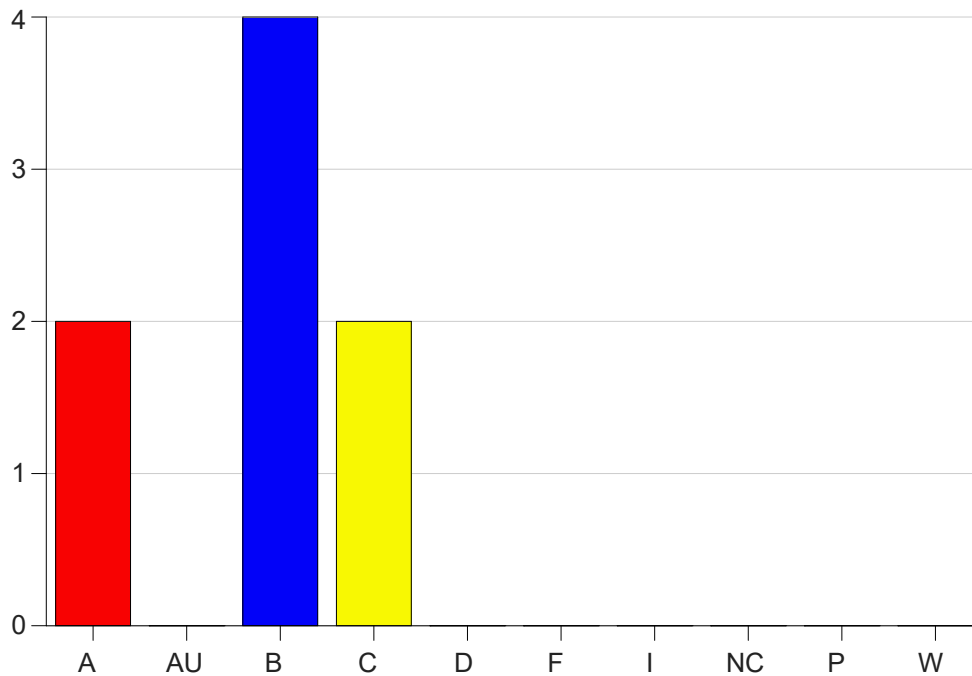

Louisiana State University Eunice

Grade Distribution by Course

2021 Fall Semester

Jan 19, 2022
9:33:04 AM

Course Work Course Number: DMS 1010

Course Work Count - All		A	AU	B	C	D	F	I	NC	P	W	Total
91	Thibodea,B	2	0	4	2	0	0	0	0	0	0	8
Total		2	0	4	2	0	0	0	0	0	0	8