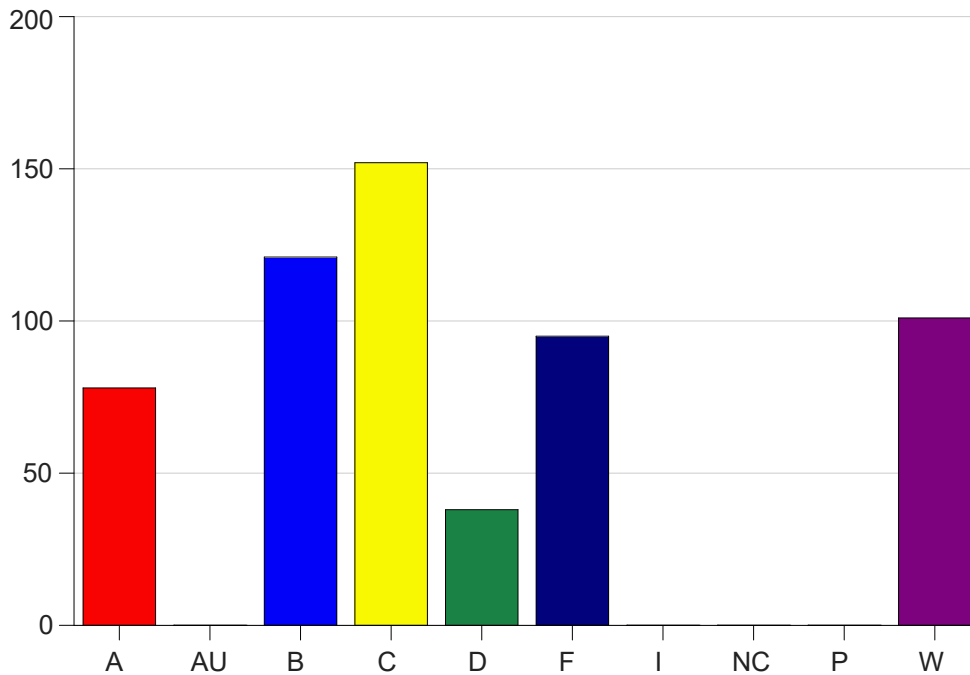

Louisiana State University Eunice

Grade Distribution by Course

2021 Fall Semester

Jan 19, 2022
9:33:04 AM

Course Work Course Number: BIOL1001

Course Work Count - All		A	AU	B	C	D	F	I	NC	P	W	Total
01	Beshera, K	2	0	6	28	6	1	0	0	0	9	52
03	Cordes,J	9	0	22	28	9	18	0	0	0	14	100
04	Cordes,J	13	0	22	15	7	17	0	0	0	21	95
05	Beshera, K	3	0	17	33	4	7	0	0	0	9	73
25	Barton, L	2	0	5	4	0	12	0	0	0	13	36
26	FontenotJe	2	0	7	3	1	13	0	0	0	9	35
27	FontenotJe	4	0	6	6	0	11	0	0	0	7	34
28	FontenotJe	3	0	2	4	5	9	0	0	0	11	34
C1	Barton, L	1	0	4	9	1	6	0	0	0	5	26
D1	Barton, L	12	0	9	8	2	0	0	0	0	0	31
D2	Barton, L	23	0	15	6	3	0	0	0	0	0	47
L1	Jariel,D	4	0	6	8	0	1	0	0	0	3	22
Total		78	0	121	152	38	95	0	0	0	101	585