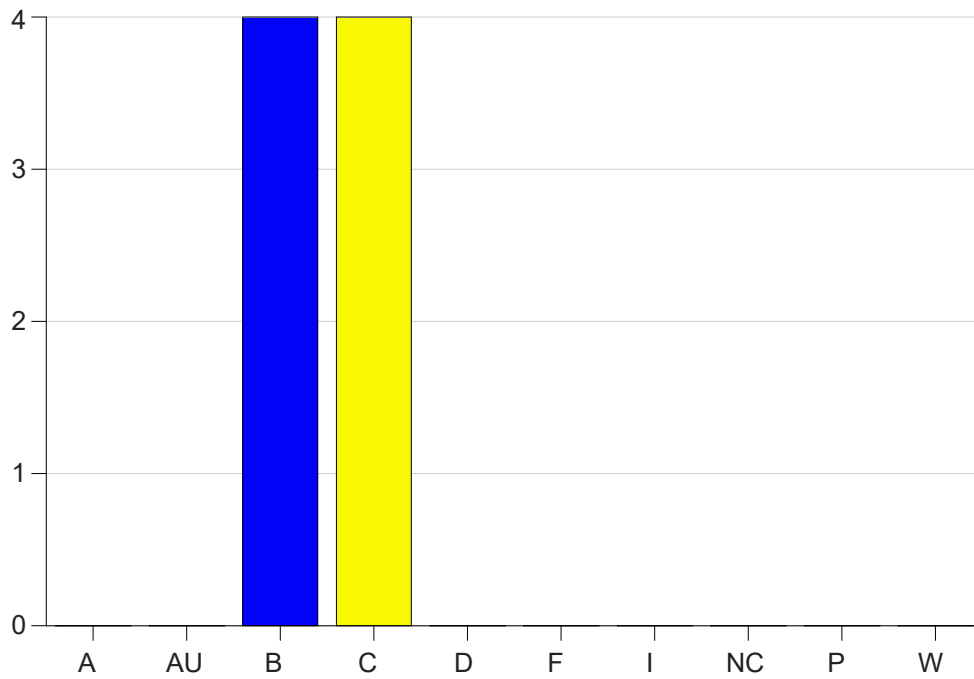

Louisiana State University Eunice

Grade Distribution by Course

2021 Fall Semester

Jan 19, 2022
9:33:04 AM

Course Work Course Number: NURS2552

Course Work Count - All		A	AU	B	C	D	F	I	NC	P	W	Total
25	LaFleur,L	0	0	4	4	0	0	0	0	0	0	8
Total		0	0	4	4	0	0	0	0	0	0	8