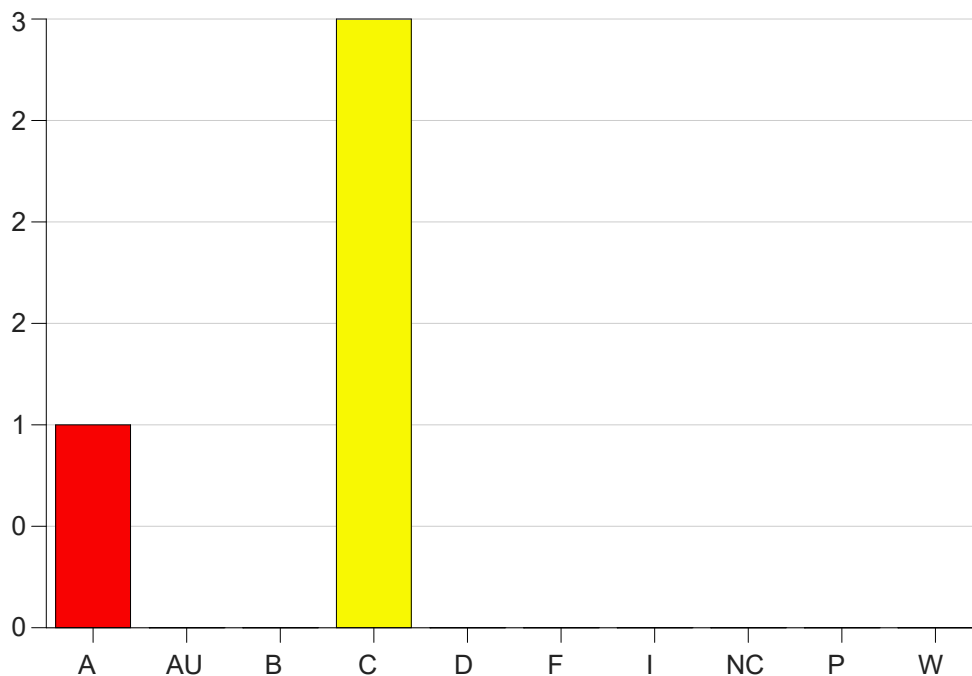

Louisiana State University Eunice

Grade Distribution by Course

2021 Fall Semester

Jan 19, 2022
9:33:04 AM

Course Work Course Number: PHYS2110

Course Work Count - All		A	AU	B	C	D	F	I	NC	P	W	Total
01	Jacob, K	1	0	0	3	0	0	0	0	0	0	4
Total		1	0	0	3	0	0	0	0	0	0	4