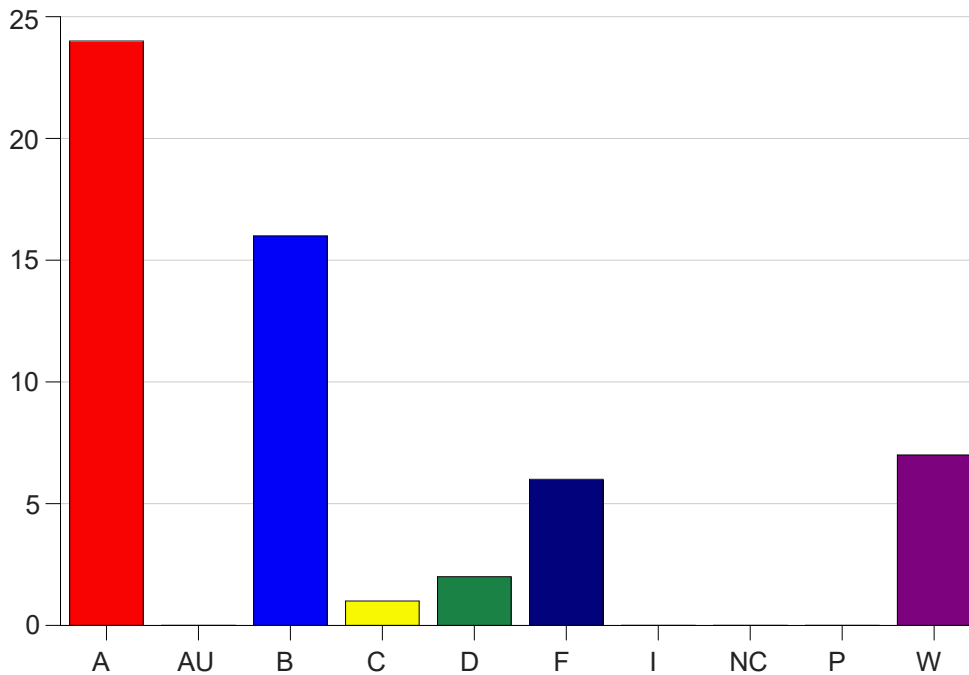

Louisiana State University Eunice

Grade Distribution by Course

2021 Fall Semester

Jan 19, 2022
9:33:04 AM

Course Work Course Number: RADT1000

Course Work Count - All		A	AU	B	C	D	F	I	NC	P	W	Total
02	Williams,G	1	0	4	1	1	1	0	0	0	1	9
25	Lavigne,C	11	0	11	0	0	2	0	0	0	3	27
26	Sonnier,A	12	0	1	0	1	3	0	0	0	3	20
Total		24	0	16	1	2	6	0	0	0	7	56