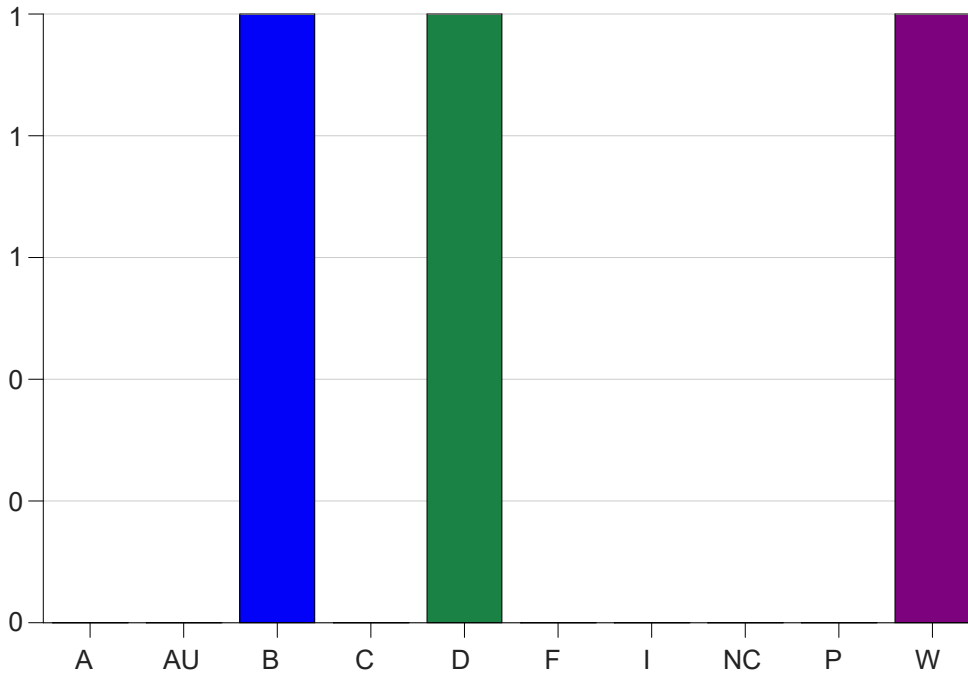

Louisiana State University Eunice

Grade Distribution by Course

2021 Fall Semester

Jan 19, 2022
9:33:04 AM

Course Work Course Number: NURS2450

Course Work Count - All		A	AU	B	C	D	F	I	NC	P	W	Total
01	Moore, B	0	0	1	0	1	0	0	0	0	1	3
Total		0	0	1	0	1	0	0	0	0	1	3