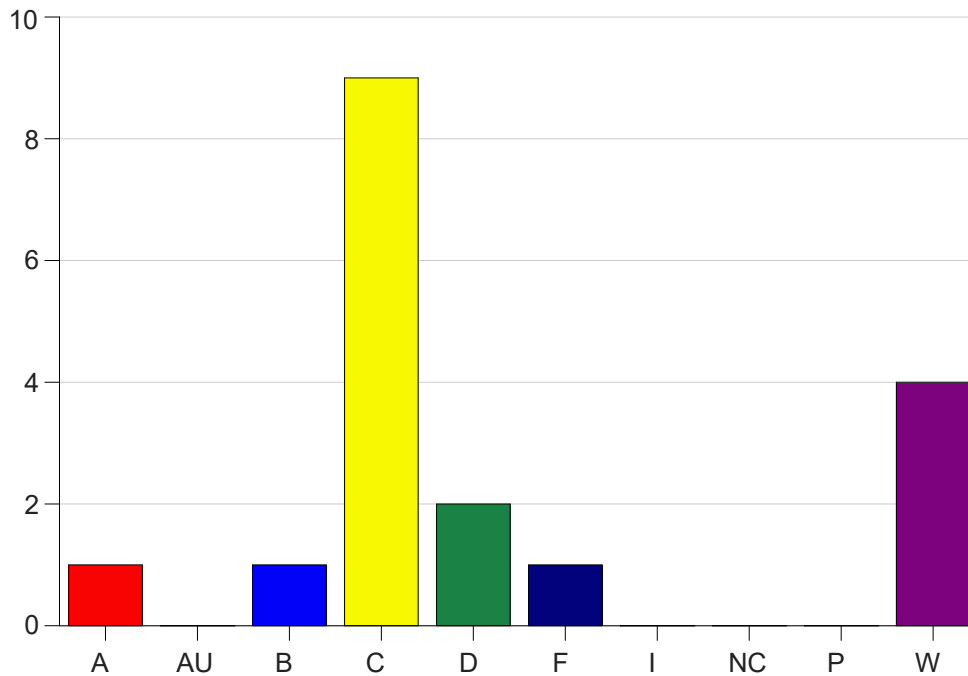

Louisiana State University Eunice

Grade Distribution by Course

2021 Fall Semester

Jan 19, 2022
9:33:04 AM

Course Work Course Number: RC 2012

Course Work Count - All		A	AU	B	C	D	F	I	NC	P	W	Total
01	Warner,K	1	0	1	9	2	1	0	0	0	4	18
Total		1	0	1	9	2	1	0	0	0	4	18