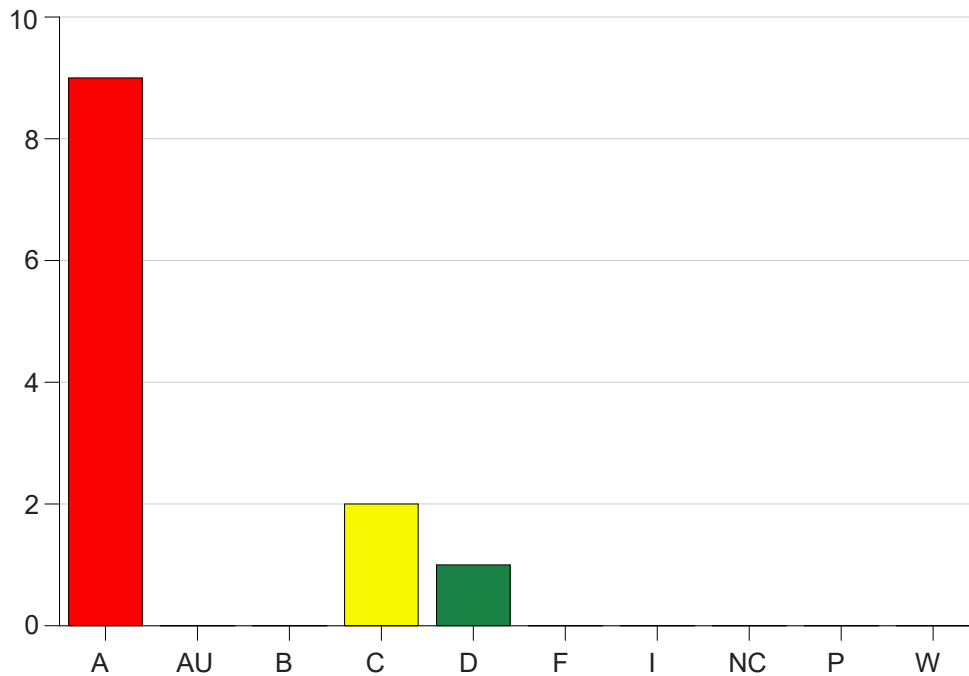

Louisiana State University Eunice

Grade Distribution by Course

2021 Fall Semester

Jan 19, 2022
9:33:04 AM

Course Work Course Number: MGMT2260

Course Work Count - All		A	AU	B	C	D	F	I	NC	P	W	Total
25	Hedge, R.	9	0	0	2	1	0	0	0	0	0	12
Total		9	0	0	2	1	0	0	0	0	0	12