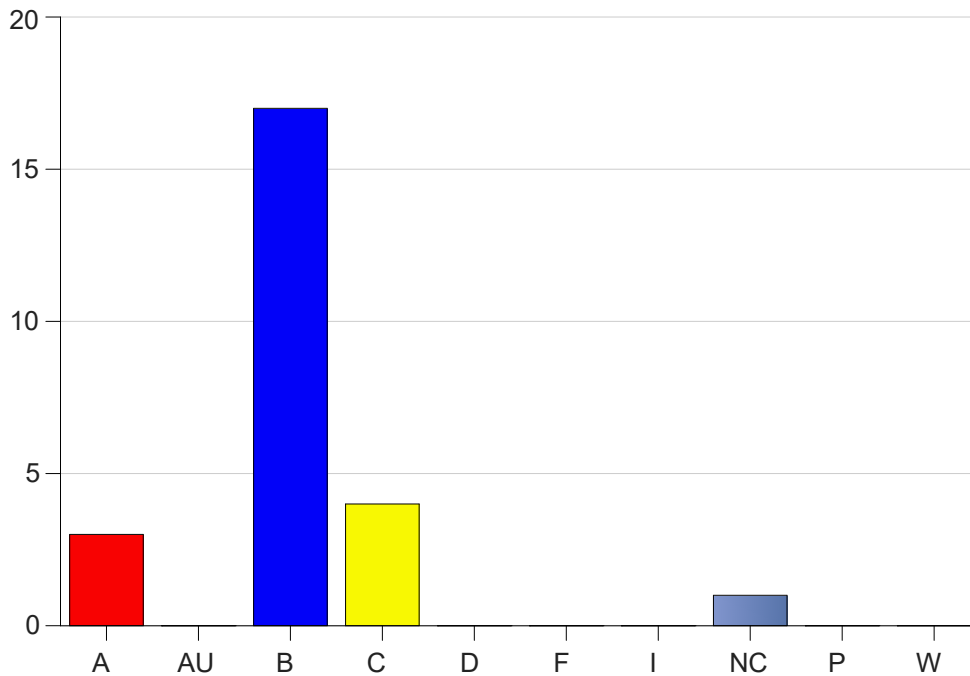

Louisiana State University Eunice

Grade Distribution by Course

2021 Fall Semester

Jan 19, 2022
9:33:04 AM

Course Work Course Number: RADT1011

Course Work Count - All		A	AU	B	C	D	F	I	NC	P	W	Total
01	Sonnier,A	3	0	17	4	0	0	0	1	0	0	25
Total		3	0	17	4	0	0	0	1	0	0	25