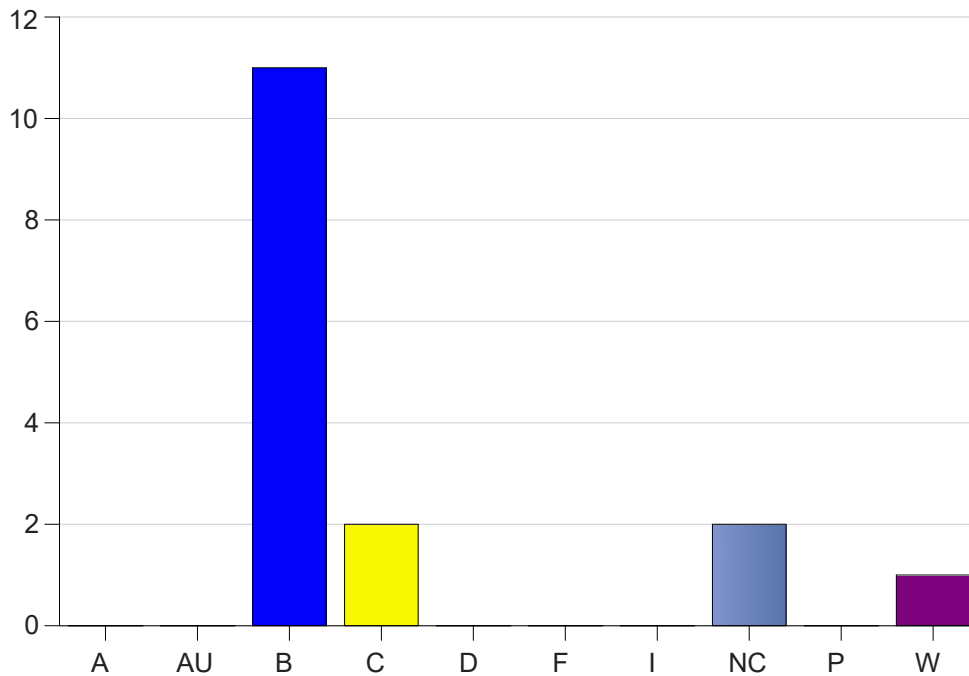

Louisiana State University Eunice

Grade Distribution by Course

2021 Fall Semester

Jan 19, 2022
9:33:04 AM

Course Work Course Number: SURT1001

Course Work Count - All		A	AU	B	C	D	F	I	NC	P	W	Total
01	Guillory,K	0	0	11	2	0	0	0	2	0	1	16
Total		0	0	11	2	0	0	0	2	0	1	16