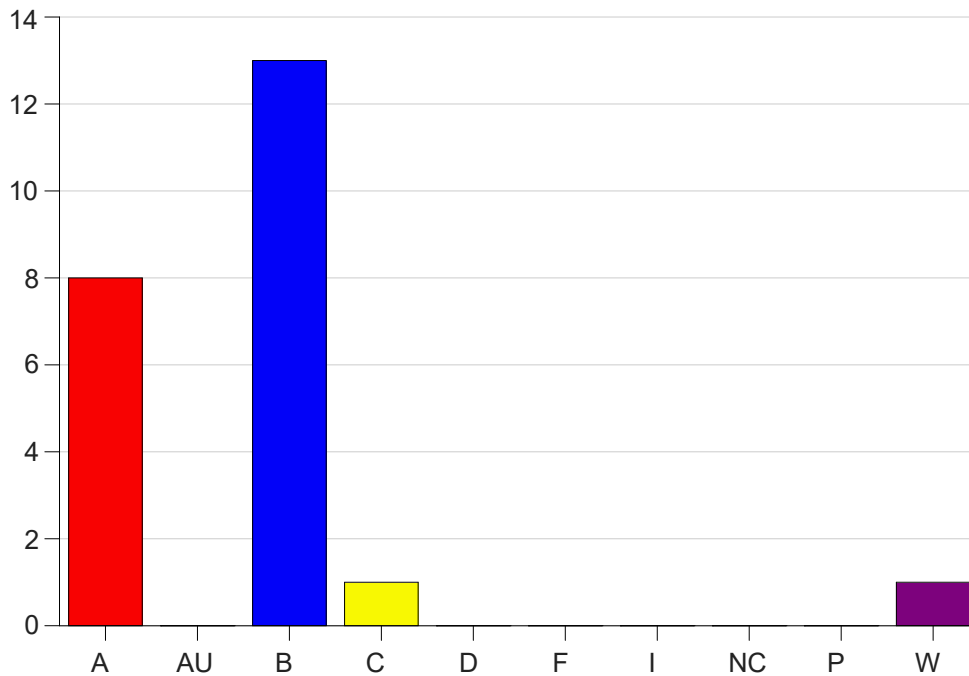

Louisiana State University Eunice

Grade Distribution by Course

2021 Fall Semester

Jan 19, 2022
9:33:04 AM

Course Work Course Number: RADT2033

Course Work Count - All		A	AU	B	C	D	F	I	NC	P	W	Total
01	Lavigne,C	8	0	13	1	0	0	0	0	0	1	23
Total		8	0	13	1	0	0	0	0	0	1	23