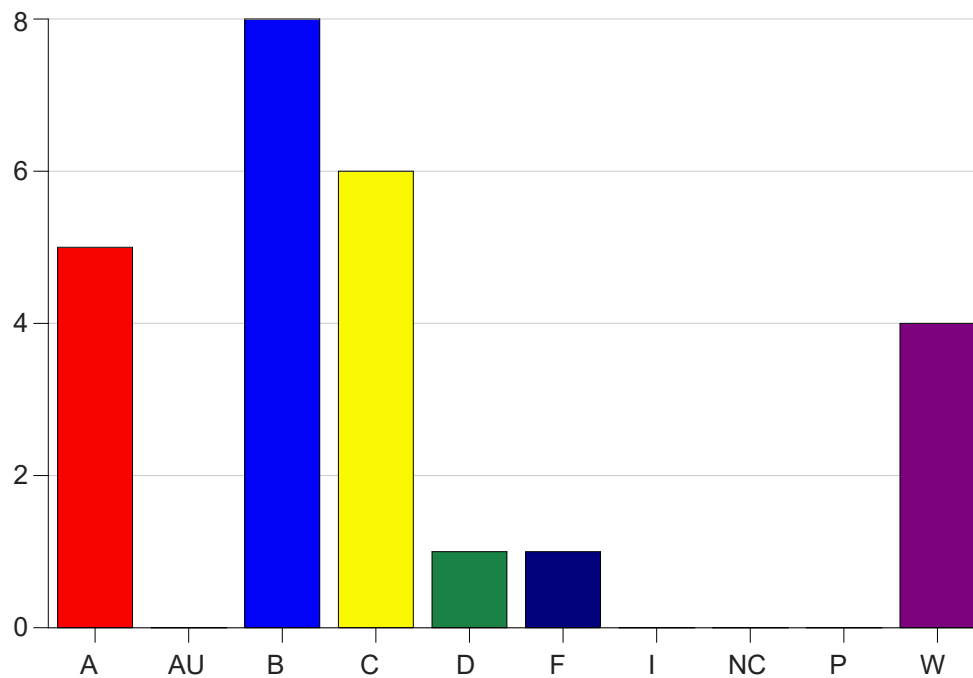

Louisiana State University Eunice

Grade Distribution by Course

2021 Fall Semester

Jan 19, 2022
9:33:04 AM

Course Work Course Number: PHSC1001

Course Work Count - All		A	AU	B	C	D	F	I	NC	P	W	Total
01	Jacob, K	5	0	8	6	1	1	0	0	0	4	25
Total		5	0	8	6	1	1	0	0	0	4	25