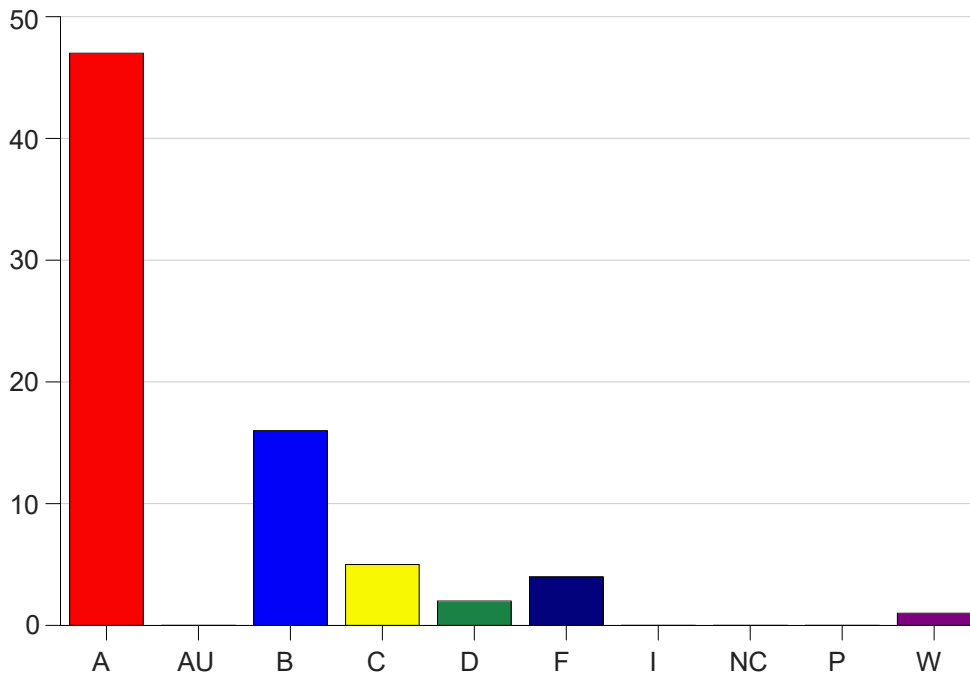

Louisiana State University Eunice

Grade Distribution by Course

2021 Fall Semester

Jan 19, 2022
9:33:04 AM

Course Work Course Number: UNIV1000

Course Work Count - All		A	AU	B	C	D	F	I	NC	P	W	Total
03	CORMIER, S	10	0	3	2	0	0	0	0	0	1	16
04	CORMIER, S	16	0	5	0	0	2	0	0	0	0	23
25	CORMIER, S	21	0	8	3	2	2	0	0	0	0	36
Total		47	0	16	5	2	4	0	0	0	1	75