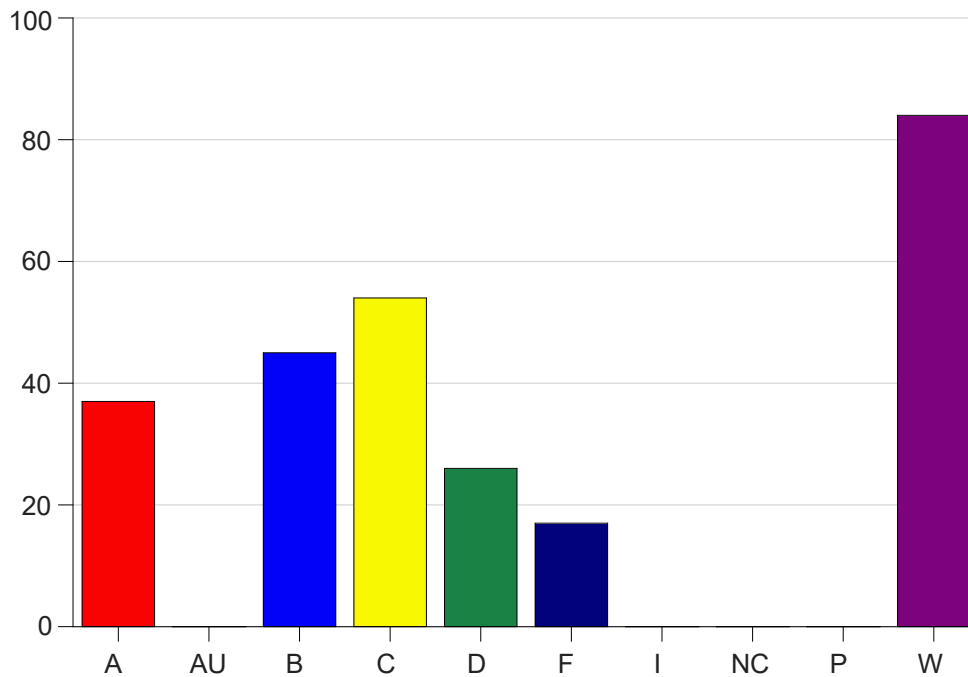

Louisiana State University Eunice

Grade Distribution by Course

2021 Fall Semester

Jan 19, 2022
9:33:04 AM

Course Work Course Number: BIOL1160

Course Work Count - All		A	AU	B	C	D	F	I	NC	P	W	Total
01	RobichauxS	23	0	18	18	7	4	0	0	0	24	94
02	Vidrine,M	6	0	5	13	6	2	0	0	0	8	40
03	Williams,A	3	0	17	12	6	8	0	0	0	37	83
04	Williams,A	5	0	5	11	7	3	0	0	0	15	46
Total		37	0	45	54	26	17	0	0	0	84	263