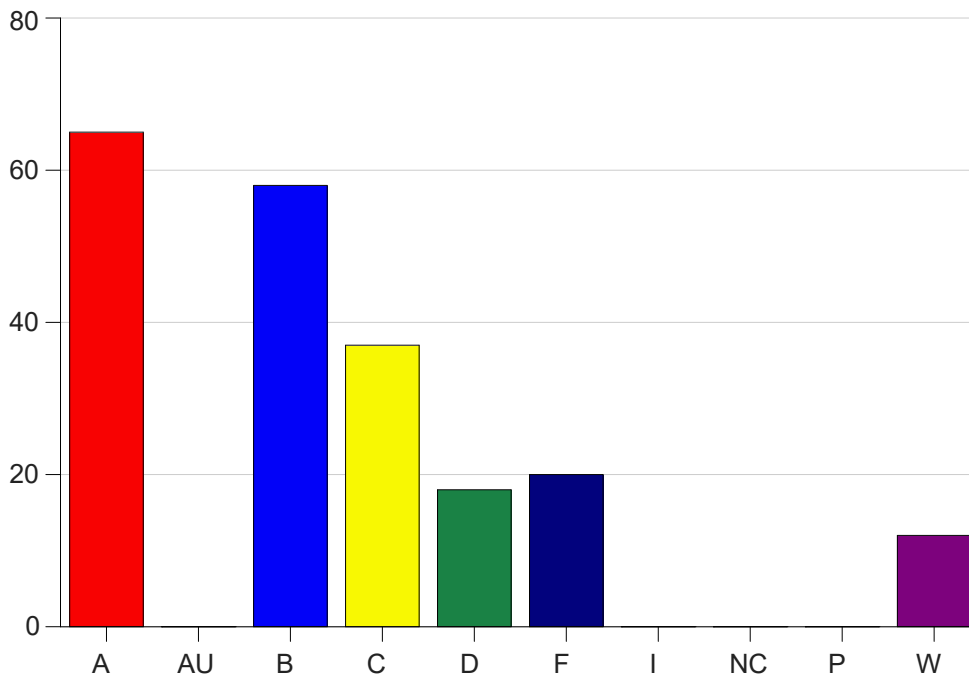

Louisiana State University Eunice

Grade Distribution by Course

2021 Fall Semester

Jan 19, 2022
9:33:04 AM

Course Work Course Number: MUS 1751

Course Work Count - All		A	AU	B	C	D	F	I	NC	P	W	Total
01	Manceau,K	1	0	8	1	1	4	0	0	0	2	17
20	Locy,R	0	0	9	11	8	3	0	0	0	3	34
23	Jones,Clin	18	0	10	5	0	1	0	0	0	1	35
25	Jones,Clin	25	0	5	2	1	1	0	0	0	1	35
26	Jones,Clin	18	0	12	4	0	0	0	0	0	0	34
C1	Locy,R	0	0	8	7	6	2	0	0	0	2	25
C6	Locy,R	3	0	6	7	2	9	0	0	0	3	30
Total		65	0	58	37	18	20	0	0	0	12	210