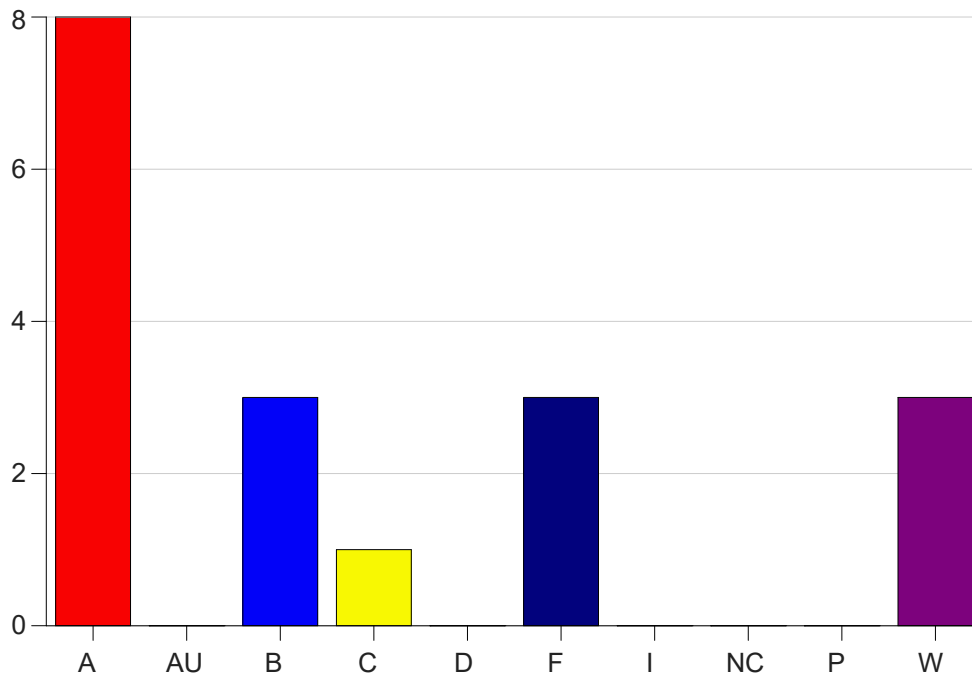

Louisiana State University Eunice

Grade Distribution by Course

2021 Fall Semester

Jan 19, 2022
9:33:04 AM

Course Work Course Number: THTR1020

Course Work Count - All		A	AU	B	C	D	F	I	NC	P	W	Total
C6	Alleman,M	8	0	3	1	0	3	0	0	0	3	18
Total		8	0	3	1	0	3	0	0	0	3	18