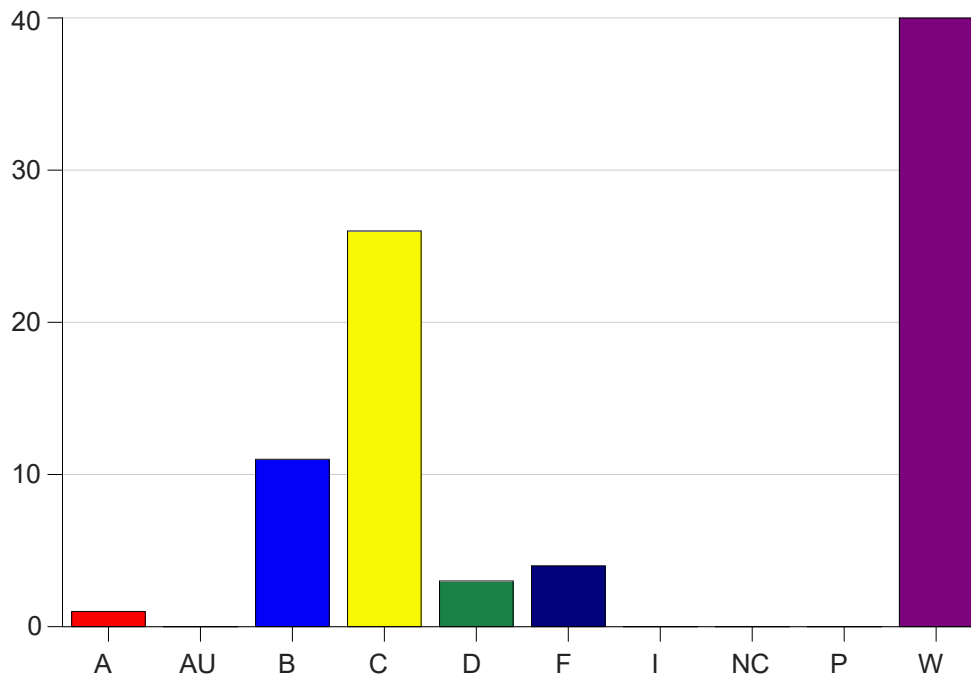

Louisiana State University Eunice

Grade Distribution by Course

2021 Fall Semester

Jan 19, 2022
9:33:04 AM

Course Work Course Number: BIOL1012

Course Work Count - All		A	AU	B	C	D	F	I	NC	P	W	Total
90	Al-Dujaili	1	0	2	5	1	1	0	0	0	9	19
91	Al-Dujaili	0	0	4	4	1	3	0	0	0	8	20
92	Al-Dujaili	0	0	3	10	0	0	0	0	0	9	22
93	Al-Dujaili	0	0	2	7	1	0	0	0	0	14	24
Total		1	0	11	26	3	4	0	0	0	40	85