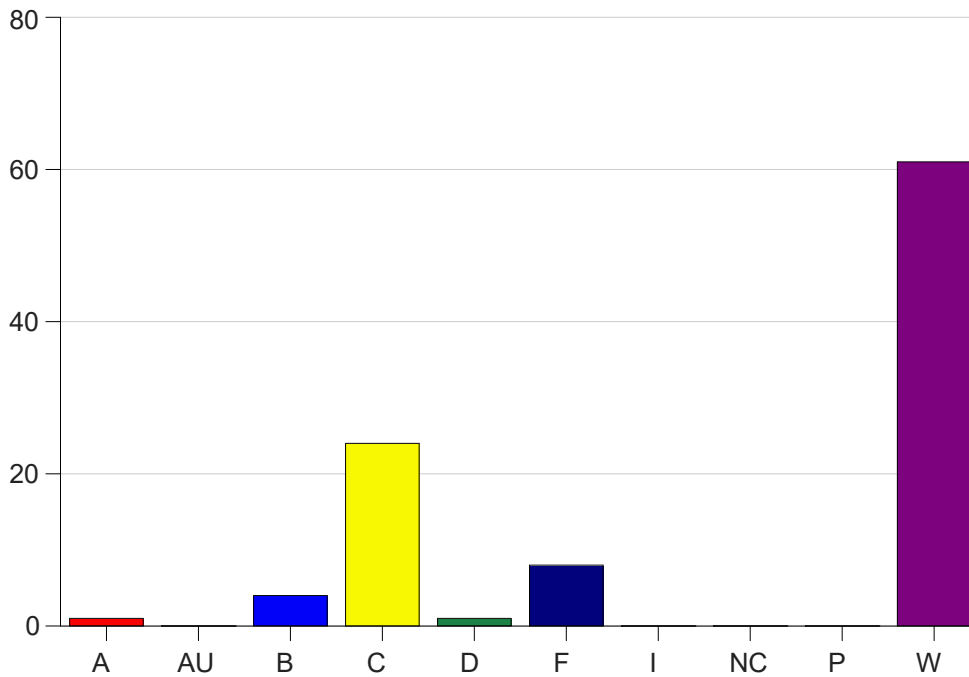

Louisiana State University Eunice

Grade Distribution by Course

2021 Fall Semester

Jan 19, 2022
9:33:04 AM

Course Work Course Number: BIOL1011

Course Work Count - All		A	AU	B	C	D	F	I	NC	P	W	Total
01	Al-Dujaili	0	0	3	16	0	3	0	0	0	29	51
02	Al-Dujaili	1	0	1	8	1	5	0	0	0	32	48
Total		1	0	4	24	1	8	0	0	0	61	99