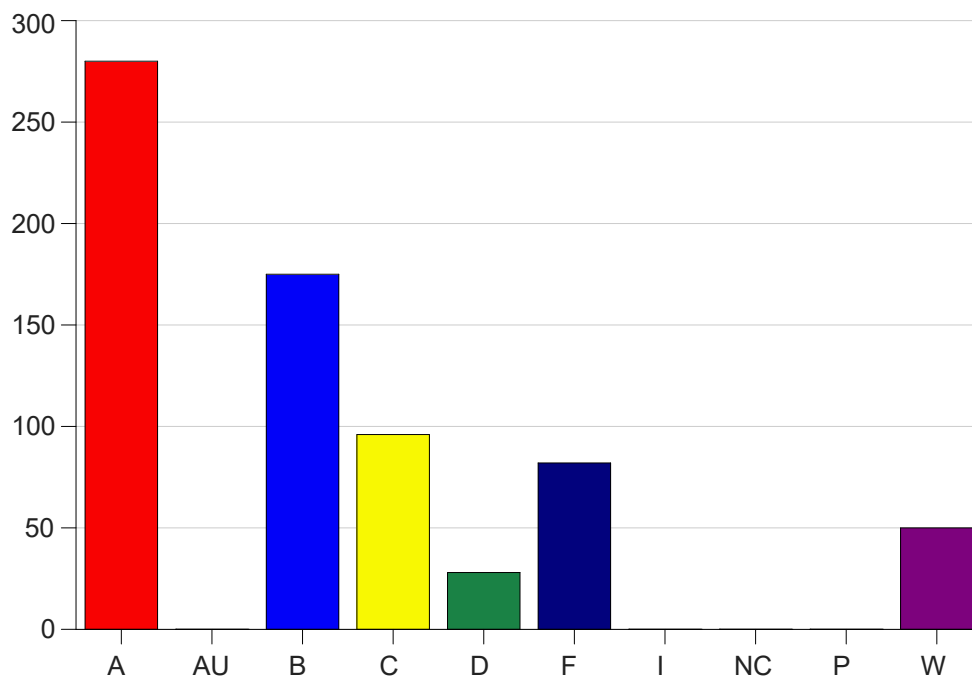

Louisiana State University Eunice

Grade Distribution by Course

2021 Fall Semester

Jan 19, 2022
9:33:04 AM

Course Work Count - All		A	AU	B	C	D	F	I	NC	P	W	Total
L6	Reeves, B	4	0	1	3	1	8	0	0	0	1	18
Total		280	0	175	96	28	82	0	0	0	50	711