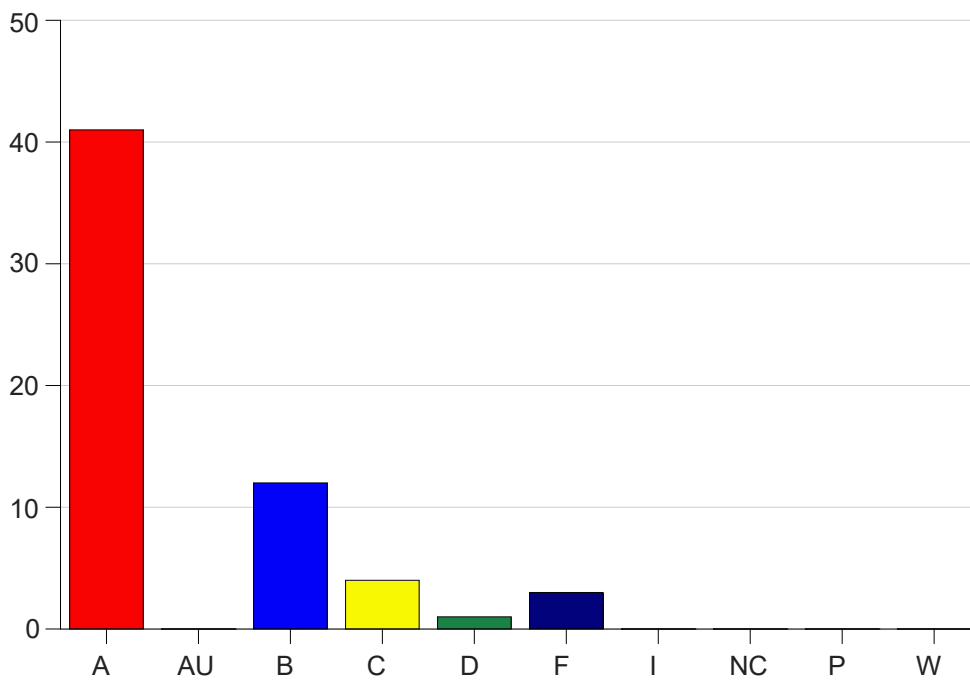

Louisiana State University Eunice

Grade Distribution by Course

2021 Fall Semester

Jan 19, 2022
9:33:04 AM

Course Work Course Number: GEOG1001

Course Work Count - All		A	AU	B	C	D	F	I	NC	P	W	Total
25	Ardoin,J	20	0	6	2	1	3	0	0	0	0	32
C1	Ardoin,J	21	0	6	2	0	0	0	0	0	0	29
Total		41	0	12	4	1	3	0	0	0	0	61