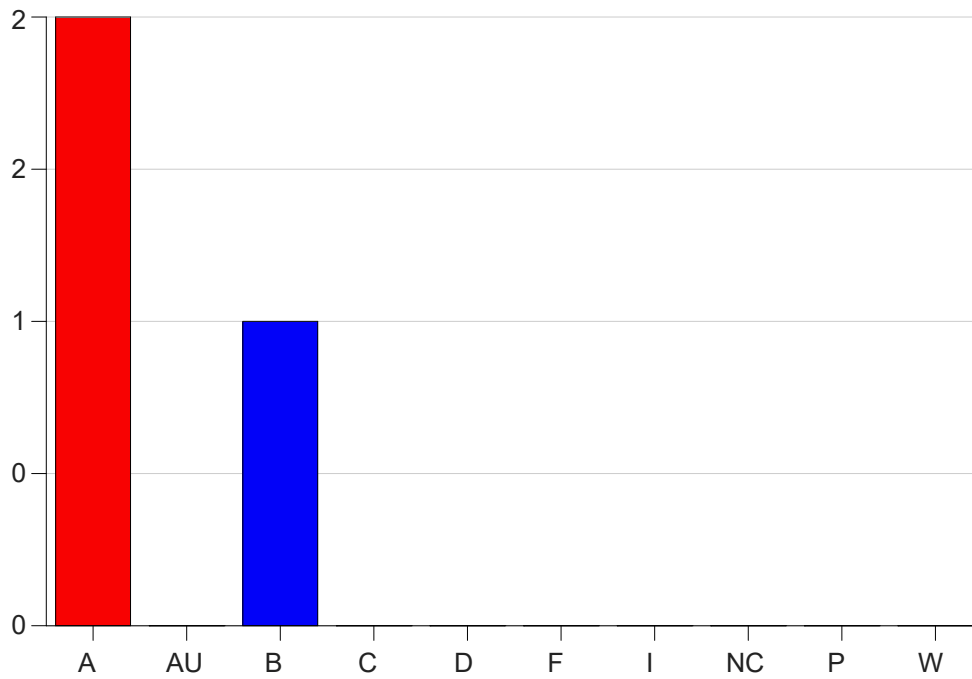

Louisiana State University Eunice

Grade Distribution by Course

2021 Fall Semester

Jan 19, 2022
9:33:04 AM

Course Work Course Number: FIN 2030

Course Work Count - All		A	AU	B	C	D	F	I	NC	P	W	Total
25	Duet, B	2	0	1	0	0	0	0	0	0	0	3
Total		2	0	1	0	0	0	0	0	0	0	3