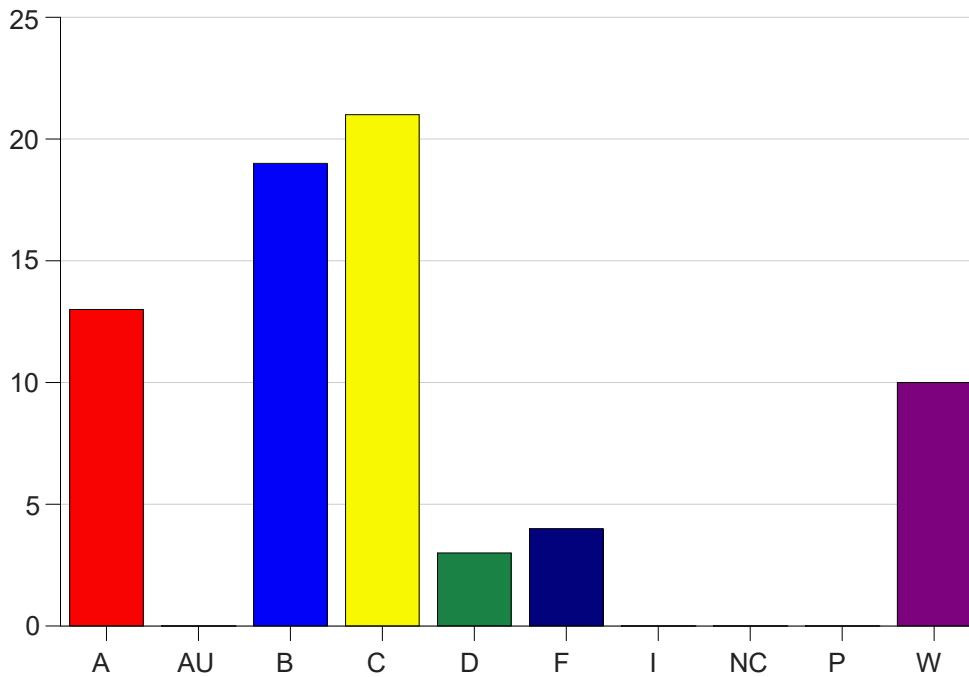

Louisiana State University Eunice

Grade Distribution by Course

2021 Fall Semester

Jan 19, 2022
9:33:04 AM

Course Work Course Number: BIOL2160

Course Work Count - All		A	AU	B	C	D	F	I	NC	P	W	Total
01	Beshera, K	2	0	4	9	1	1	0	0	0	3	20
02	RobichauxS	11	0	15	12	2	3	0	0	0	7	50
Total		13	0	19	21	3	4	0	0	0	10	70