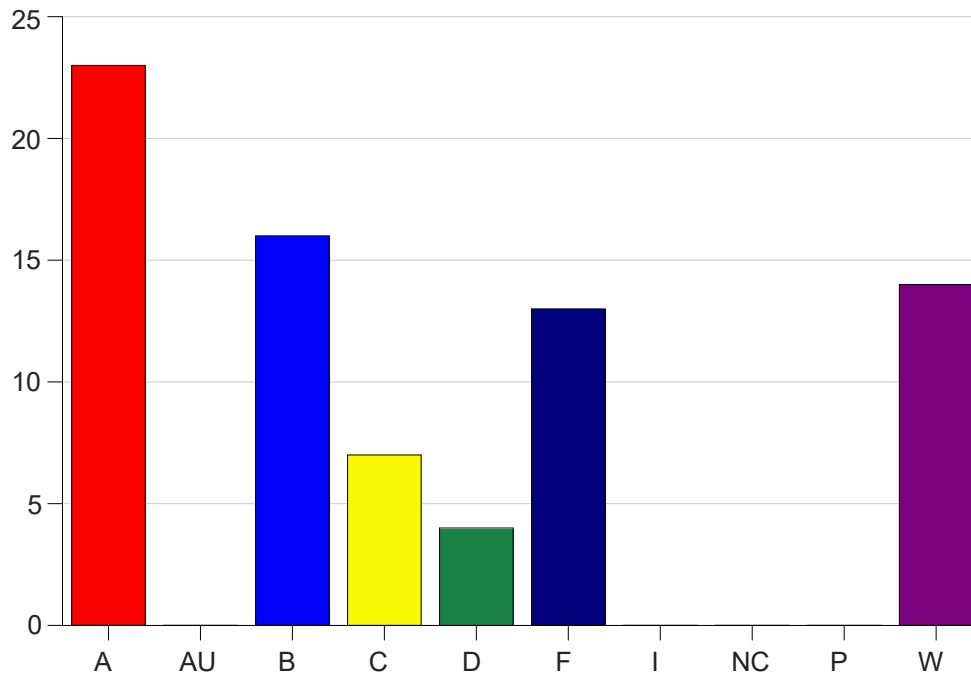

Louisiana State University Eunice

Grade Distribution by Course

2021 Fall Semester

Jan 19, 2022
9:33:04 AM

Course Work Course Number: ART 1441

Course Work Count - All		A	AU	B	C	D	F	I	NC	P	W	Total
01	Jones, S	6	0	3	4	0	4	0	0	0	3	20
20	Jones, S	14	0	6	0	2	6	0	0	0	6	34
21	Jones, S	3	0	7	3	2	3	0	0	0	5	23
Total		23	0	16	7	4	13	0	0	0	14	77