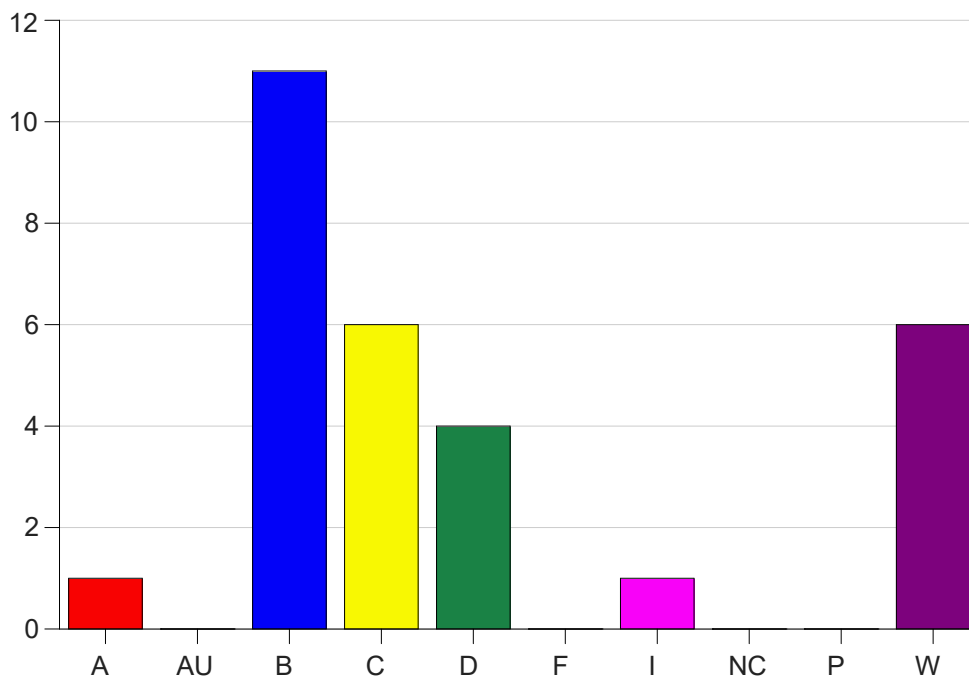

Louisiana State University Eunice

Grade Distribution by Course

2021 Fall Semester

Jan 19, 2022
9:33:04 AM

Course Work Course Number: ALLH1605

Course Work Count - All		A	AU	B	C	D	F	I	NC	P	W	Total
25	Riley, C	1	0	7	4	4	0	1	0	0	6	23
26	Sweet, K	0	0	4	2	0	0	0	0	0	0	6
Total		1	0	11	6	4	0	1	0	0	6	29