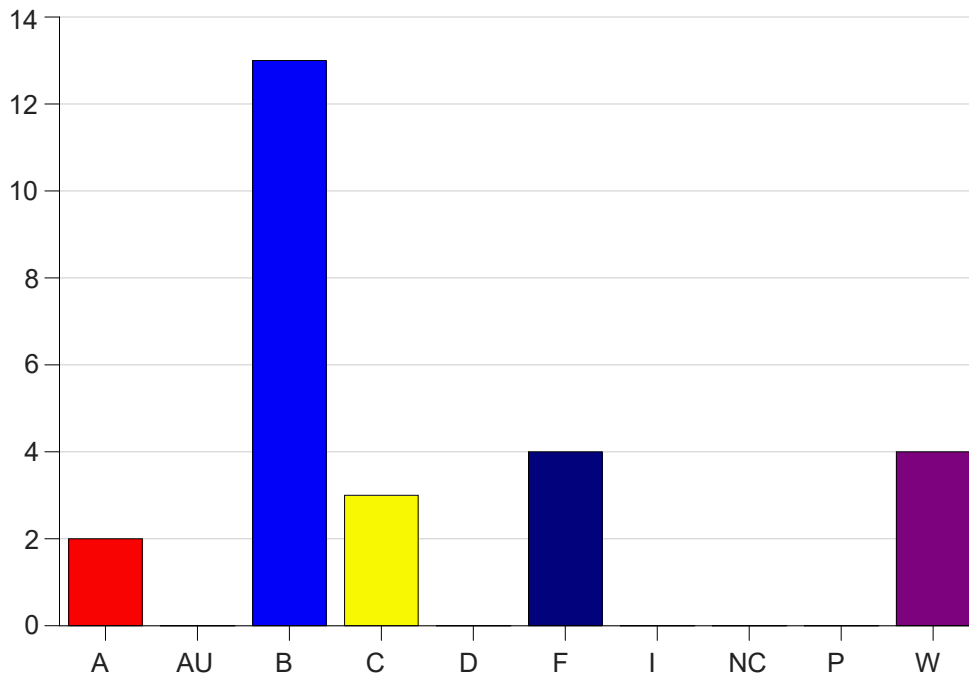

Louisiana State University Eunice

Grade Distribution by Course

2021 Fall Semester

Jan 19, 2022
9:33:04 AM

Course Work Course Number: PSYC2060

Course Work Count - All		A	AU	B	C	D	F	I	NC	P	W	Total
01	Trant,T	2	0	13	3	0	4	0	0	0	4	26
Total		2	0	13	3	0	4	0	0	0	4	26