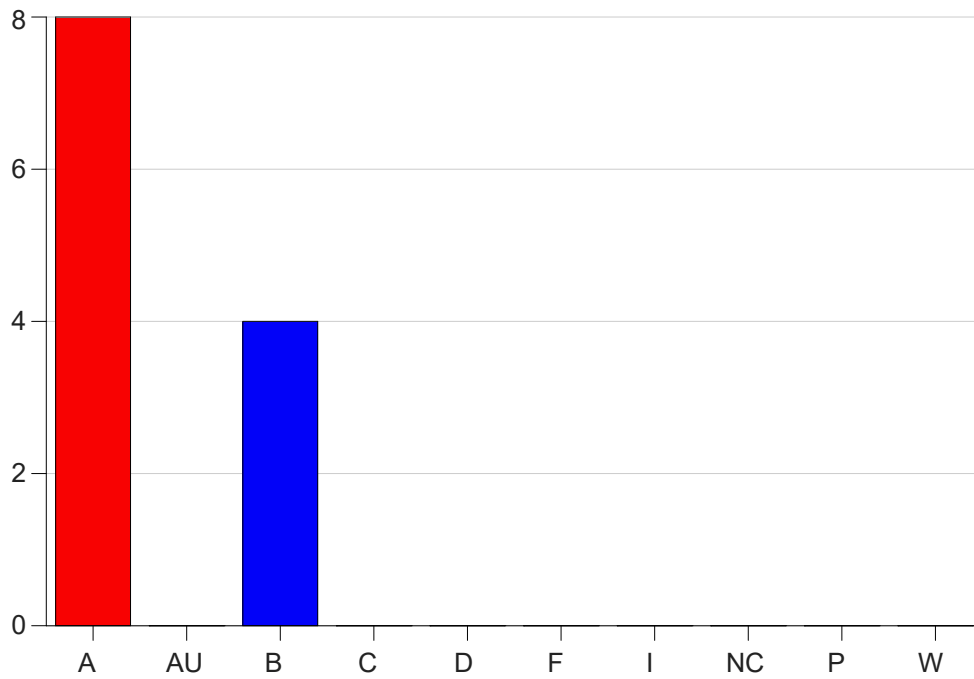

Louisiana State University Eunice

Grade Distribution by Course

2021 Fall Semester

Jan 19, 2022
9:33:04 AM

Course Work Course Number: MGMT2251

Course Work Count - All		A	AU	B	C	D	F	I	NC	P	W	Total
25	Hedge, R.	8	0	4	0	0	0	0	0	0	0	12
Total		8	0	4	0	0	0	0	0	0	0	12