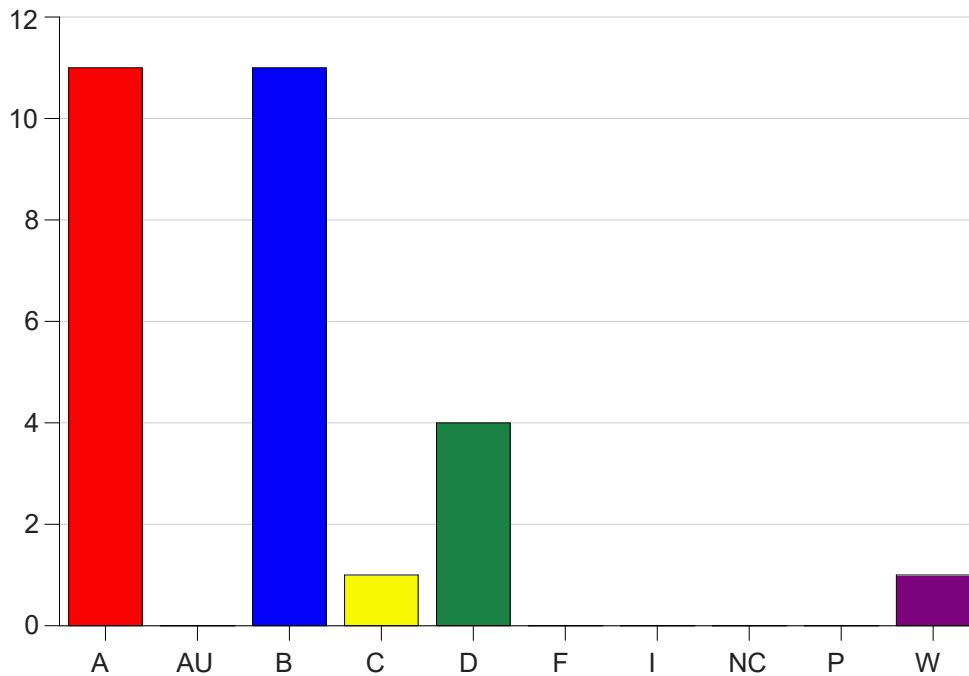

Louisiana State University Eunice

Grade Distribution by Course

2021 Fall Semester

Jan 19, 2022
9:33:04 AM

Course Work Course Number: PSYC2076

Course Work Count - All		A	AU	B	C	D	F	I	NC	P	W	Total
25	Trant,T	11	0	11	1	4	0	0	0	0	1	28
Total		11	0	11	1	4	0	0	0	0	1	28