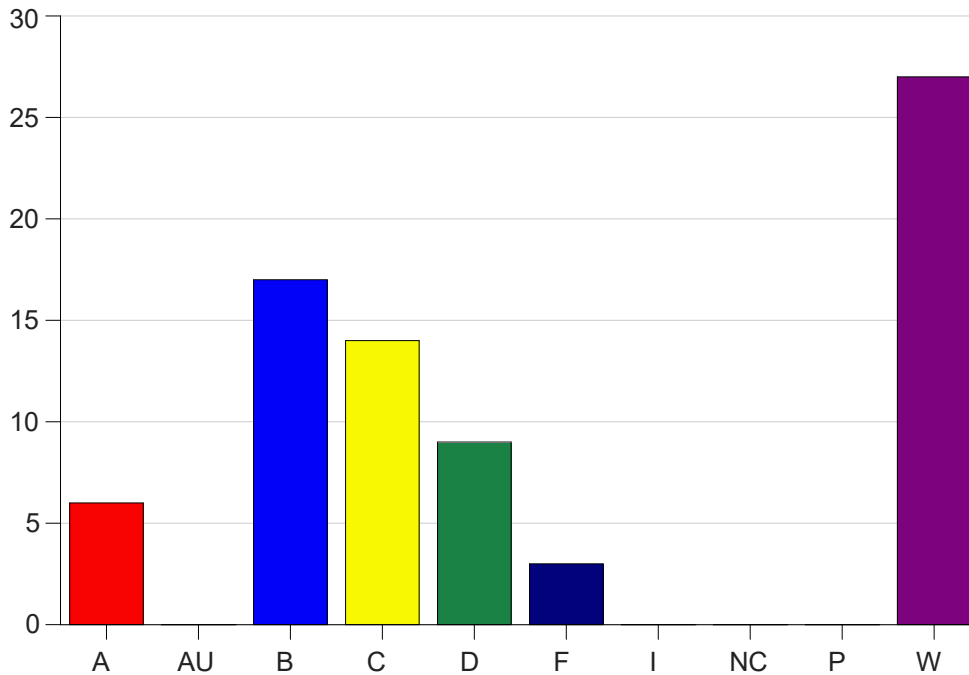

Louisiana State University Eunice

Grade Distribution by Course

2021 Fall Semester

Jan 19, 2022
9:33:04 AM

Course Work Course Number: BIOL1208

Course Work Count - All		A	AU	B	C	D	F	I	NC	P	W	Total
92	Williams,A	0	0	5	5	4	2	0	0	0	11	27
93	Williams,A	1	0	2	3	2	1	0	0	0	3	12
94	Williams,A	2	0	7	5	2	0	0	0	0	6	22
95	Williams,A	3	0	3	1	1	0	0	0	0	7	15
Total		6	0	17	14	9	3	0	0	0	27	76