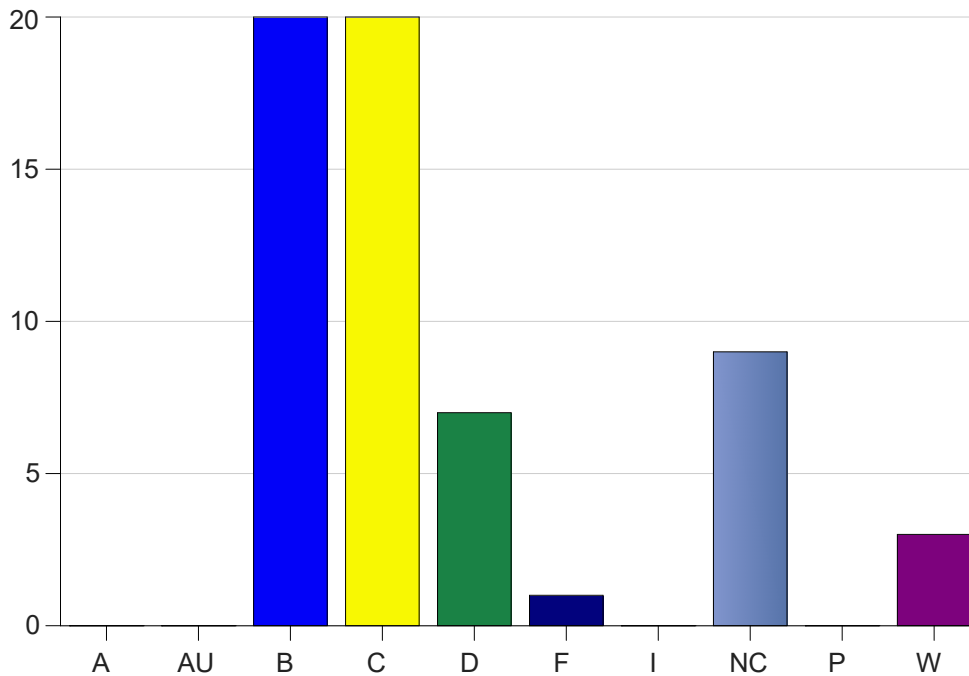

Louisiana State University Eunice

Grade Distribution by Course

2021 Fall Semester

Jan 19, 2022
9:33:04 AM

Course Work Course Number: NURS1130

Course Work Count - All		A	AU	B	C	D	F	I	NC	P	W	Total
01	Simoneau,M	0	0	20	20	7	1	0	9	0	3	60
Total		0	0	20	20	7	1	0	9	0	3	60