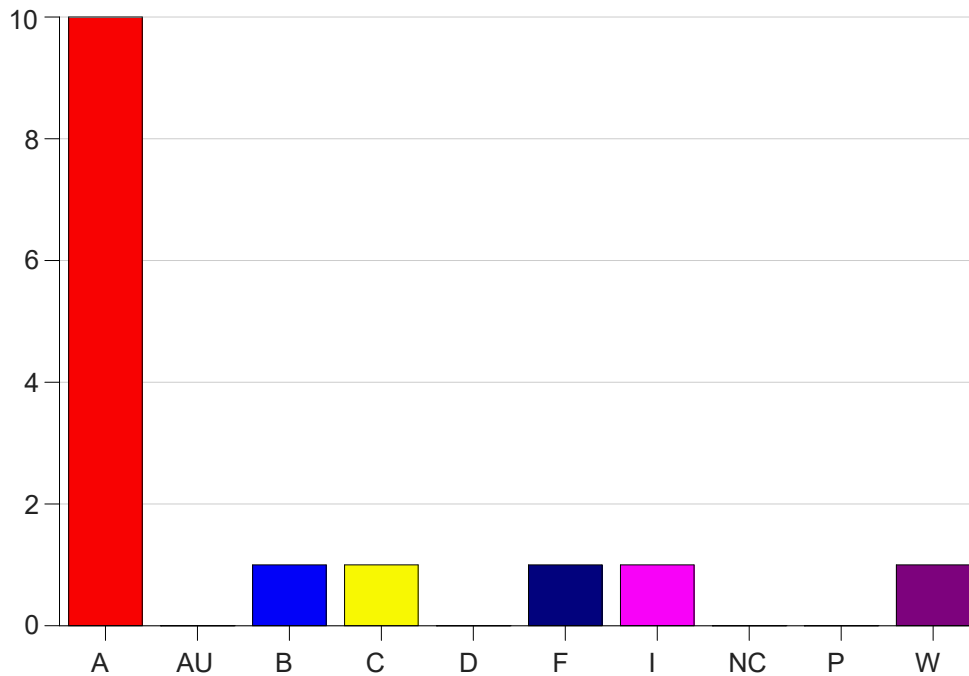

Louisiana State University Eunice

Grade Distribution by Course

2021 Fall Semester

Jan 19, 2022
9:33:04 AM

Course Work Course Number: CSC 1011

Course Work Count - All		A	AU	B	C	D	F	I	NC	P	W	Total
01	Seeder, L	10	0	1	1	0	1	1	0	0	1	15
Total		10	0	1	1	0	1	1	0	0	1	15