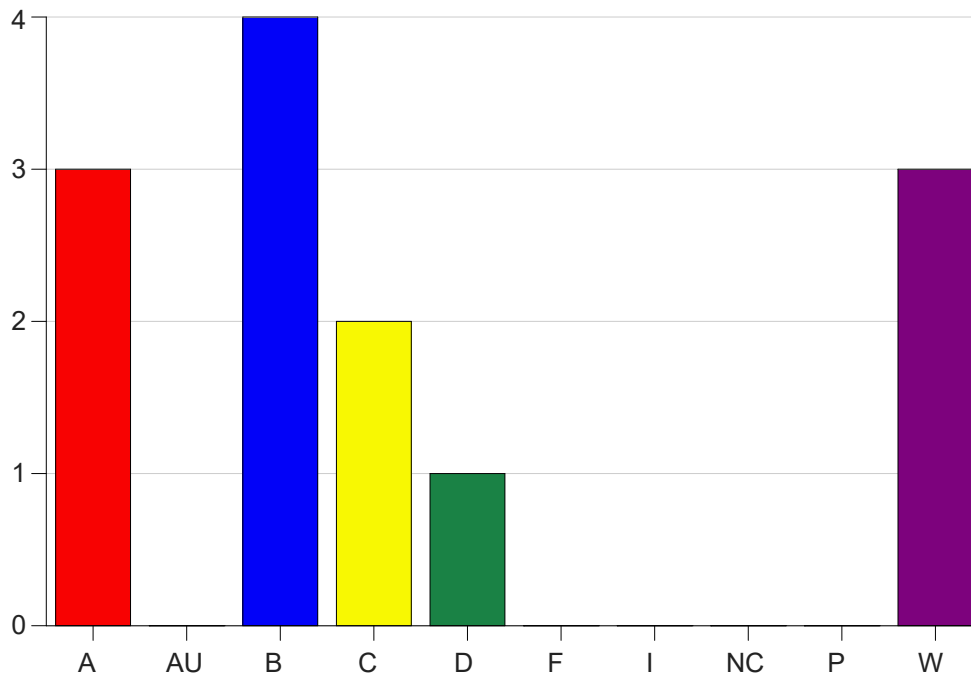

Louisiana State University Eunice

Grade Distribution by Course

2021 Fall Semester

Jan 19, 2022
9:33:04 AM

Course Work Course Number: ENGL2022

Course Work Count - All		A	AU	B	C	D	F	I	NC	P	W	Total
L1	Meche,J	3	0	4	2	1	0	0	0	0	3	13
Total		3	0	4	2	1	0	0	0	0	3	13